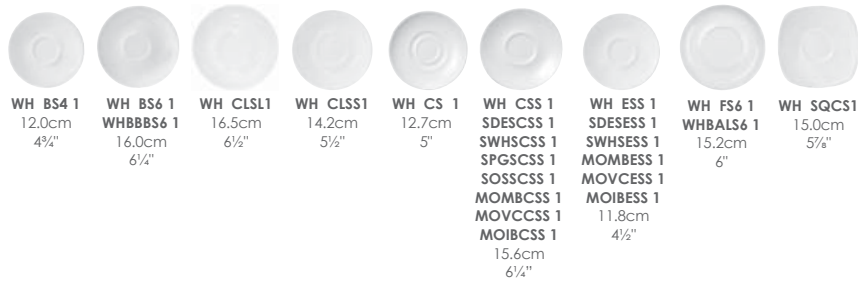

SAUCER GUIDE

SUPER VITRIFIED

The Saucer Guide enables you to find the corresponding saucers to any chosen cup.

- A black circle in the box indicates the recommended saucer for the chosen cup.
- A red dot indicates alternative saucers the cup will fit on.