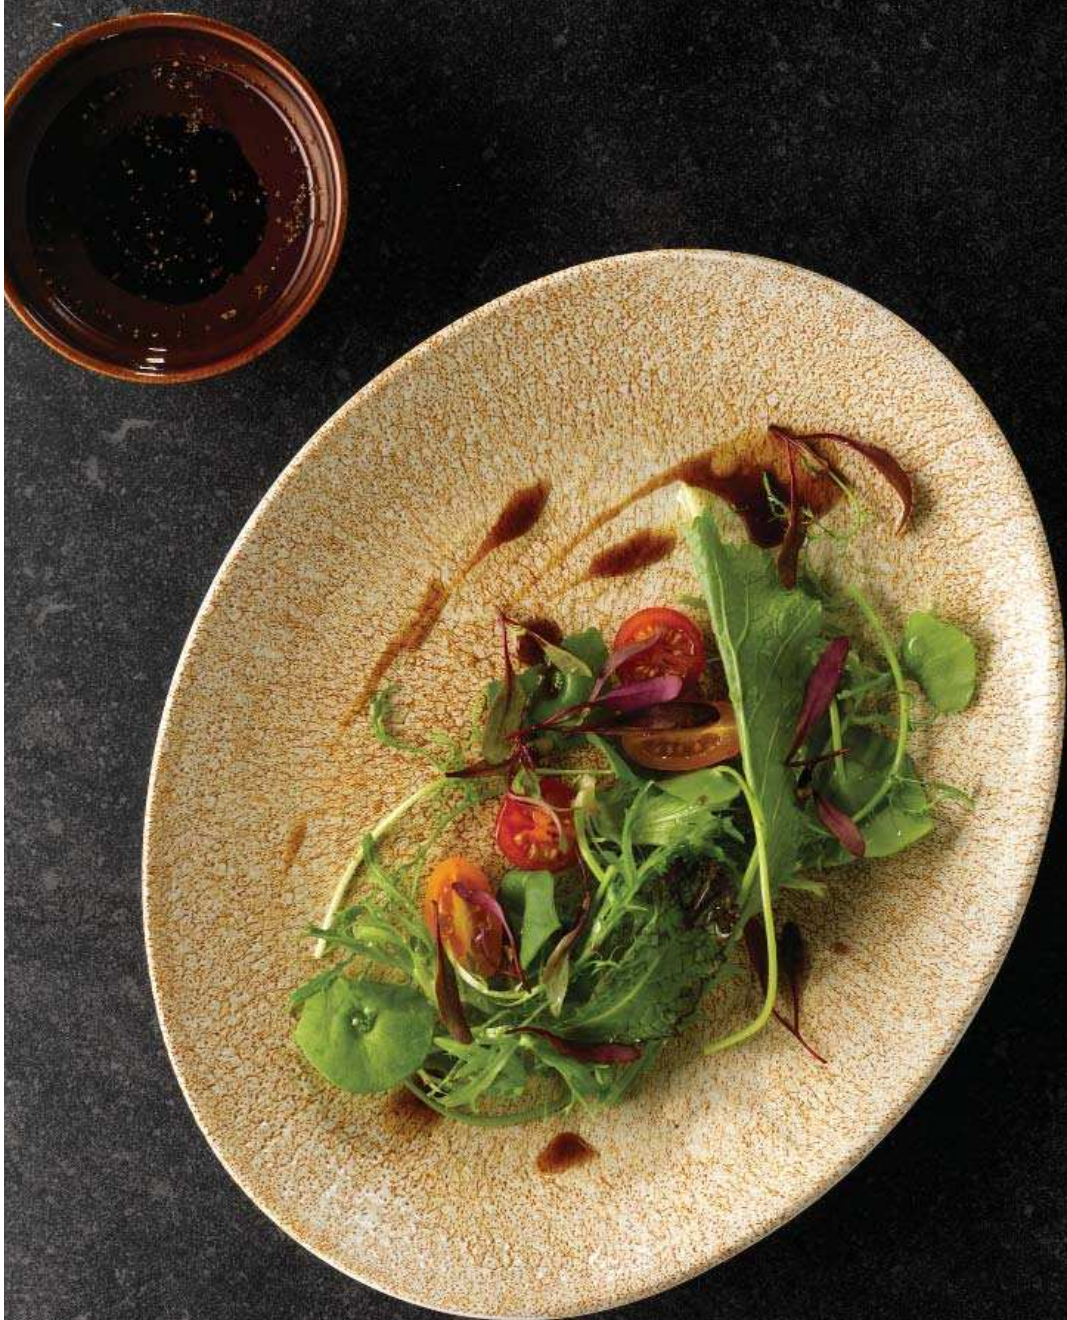

CHURCHILL® super vitrified

NEW COLOUR

STUDIO®
PRINTS

GARNET ORANGE

Raku

Covered by Churchill 5 Year Edge Chip Warranty

- Under glaze print finish meaning long-lasting results.

STUDIO PRINTS • CHURCHILL SUPER VITRIFIED 137