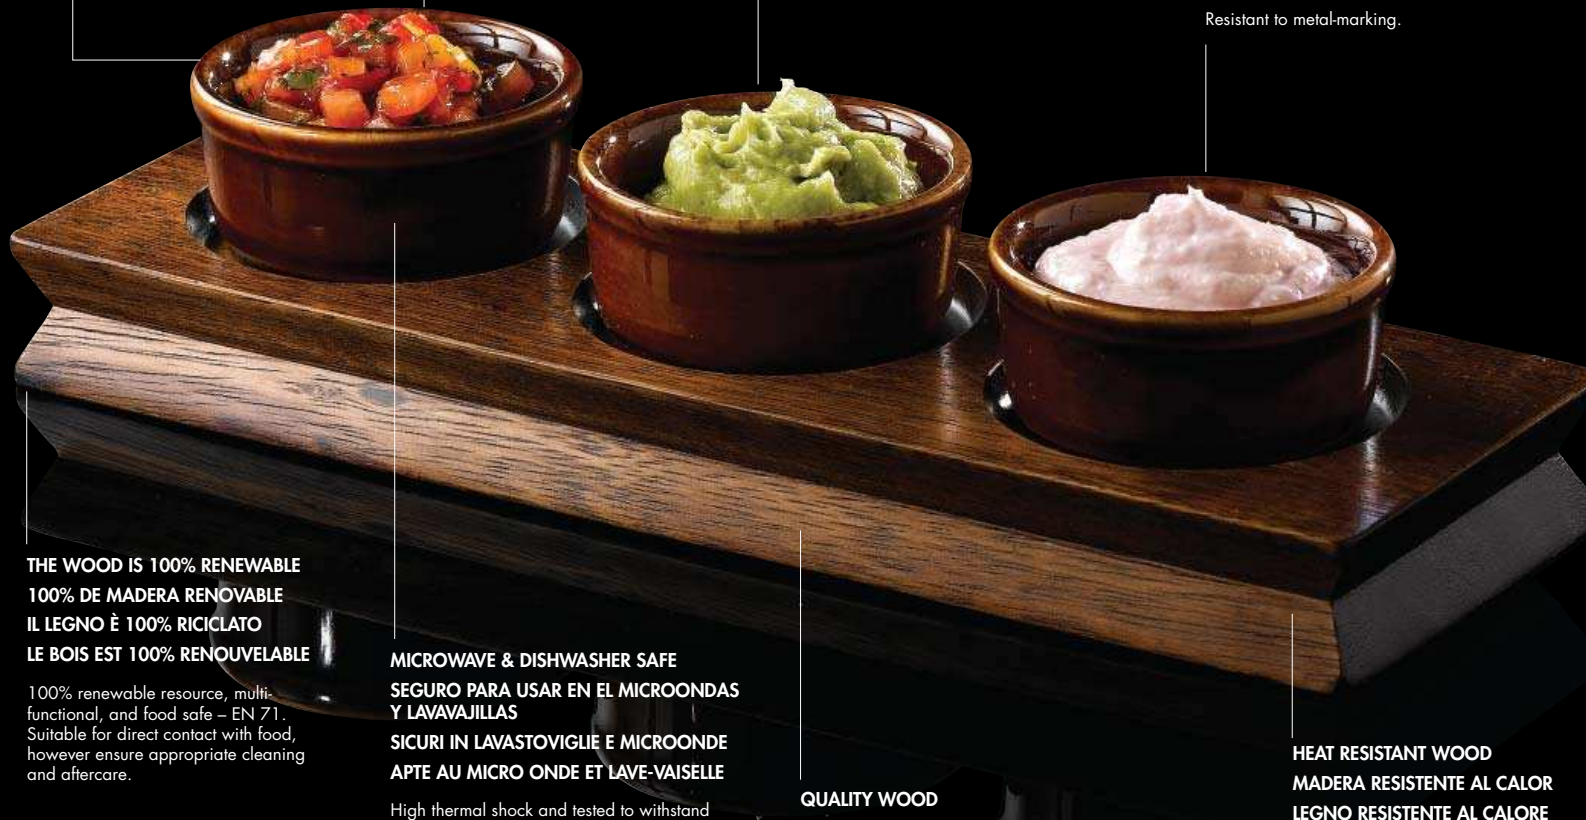

Authenticity for any Menu

**RUSTICS STONEWARE
CERAMICA DE GRES RUSTICA
CERAMICA RUSTICA
CERAMIQUE DE GRES RUSTIQUE**

Blends rustic texture with rich terracotta body colour.

**DURABILITY & STRENGTH
DURABILIDAD Y RESISTENCIA
DURATA E FORZA
DURABILITÉ ET RÉSISTANCE**

Inherently strong vitrified stoneware for heat and shock resistance, dishwasher, microwave and freezer safe.

**FREEZER SAFE
SEGURO PARA EL CONGELADOR
ADATTO PER CONGELATORE
APTE AU CONGÉLATEUR**

High durability to resist sudden changes in temperature.

**GLAZE FINISH
ACABADO DE ESMALTE
FINITURE SMALTATE
FINITION DE GLAÇURE**

Resistant to metal-marking.

**THE WOOD IS 100% RENEWABLE
100% DE MADERA RENOVABLE
IL LEGNO È 100% RICICLATO
LE BOIS EST 100% RENOUVELABLE**

100% renewable resource, multi-functional, and food safe – EN 71. Suitable for direct contact with food, however ensure appropriate cleaning and aftercare.

**MICROWAVE & DISHWASHER SAFE
SEGURO PARA USAR EN EL MICROONDAS
Y LAVAVAJILLAS
SICURI IN LAVASTOVIGLIE E MICROONDE
APTE AU MICRO ONDE ET LAVE-VAISSELLE**

High thermal shock and tested to withstand 5000 dishwasher cycles.

**QUALITY WOOD
MADERA DE CALIDAD
LEGNO DI QUALITÀ
LE BOIS DE QUALITÉ**

Resistant to warping and cracking and double sided for flexibility.

**HEAT RESISTANT WOOD
MADERA RESISTENTE AL CALOR
LEGNO RESISTENTE AL CALORE
RÉSISTANT À LA CHALEUR**

Suitable for carrying hot ceramic pieces removed directly from the oven.

ART de CUISINE®
By CHURCHILL

Stand out from the crowd with our extensive stoneware range

Sobresalga de la multitud con nuestra extensa gama de productos gres

La nostra ampia gamma di ceramica dura ci differenzia dagli altri

Sembler différent que tout le monde

rustics

Introducing Rustics Simmer, a collection of natural rustic stoneware dishes to add authenticity to any menu.

Introduciendo Rustics Simmer, una colección de gres de apariencia rústica y natural.

Presentiamo Rustic Simmer, una collezione di piatti in gres naturale rustico per aggiungere un tocco di autenticità ad ogni menù.

Présenter les gammes de Rustics Simmer et Centre Stage. Deux collections de gres rustique et naturel.