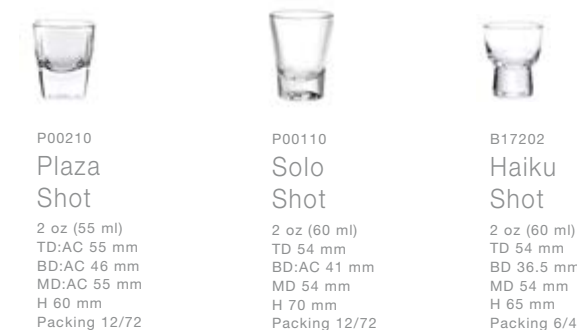

Drink Shooter

Plaza Shot / Solo Shot / Haiku Shot

P00210
Plaza Shot
2 oz (55 ml)
TD:AC 55 mm
BD:AC 46 mm
MD:AC 55 mm
H 60 mm
Packing 12/72

P00110
Solo Shot
2 oz (60 ml)
TD 54 mm
BD:AC 41 mm
MD 54 mm
H 70 mm
Packing 12/72

B17202
Haiku Shot
2 oz (60 ml)
TD 54 mm
BD 36.5 mm
MD 54 mm
H 65 mm
Packing 6/48

Drink Beer Mug

Lugano / Munich / Playboy / Berliner