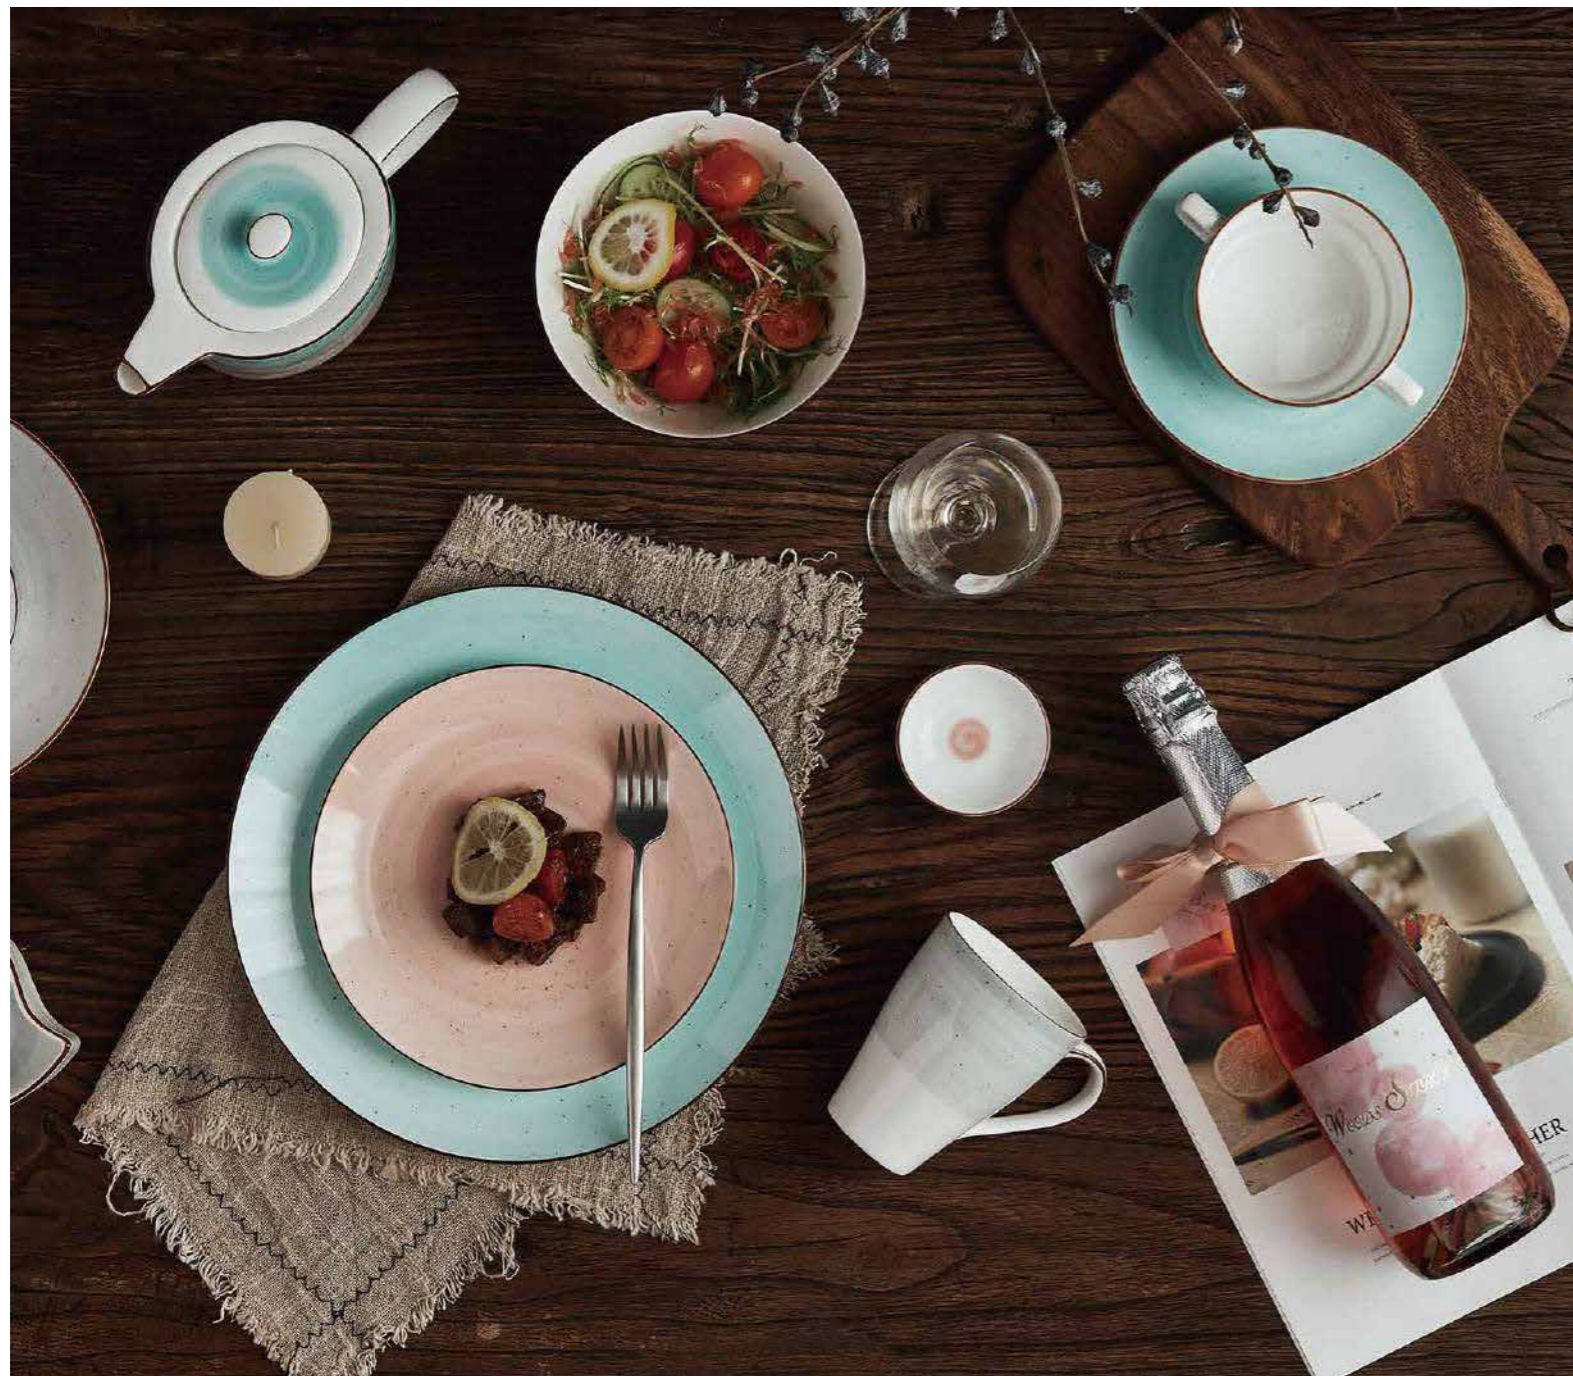

BONE CHINA

Lollipop

BONE CHINA

Rich colors form a colorful world, and relaxed style creates an interesting dining atmosphere.