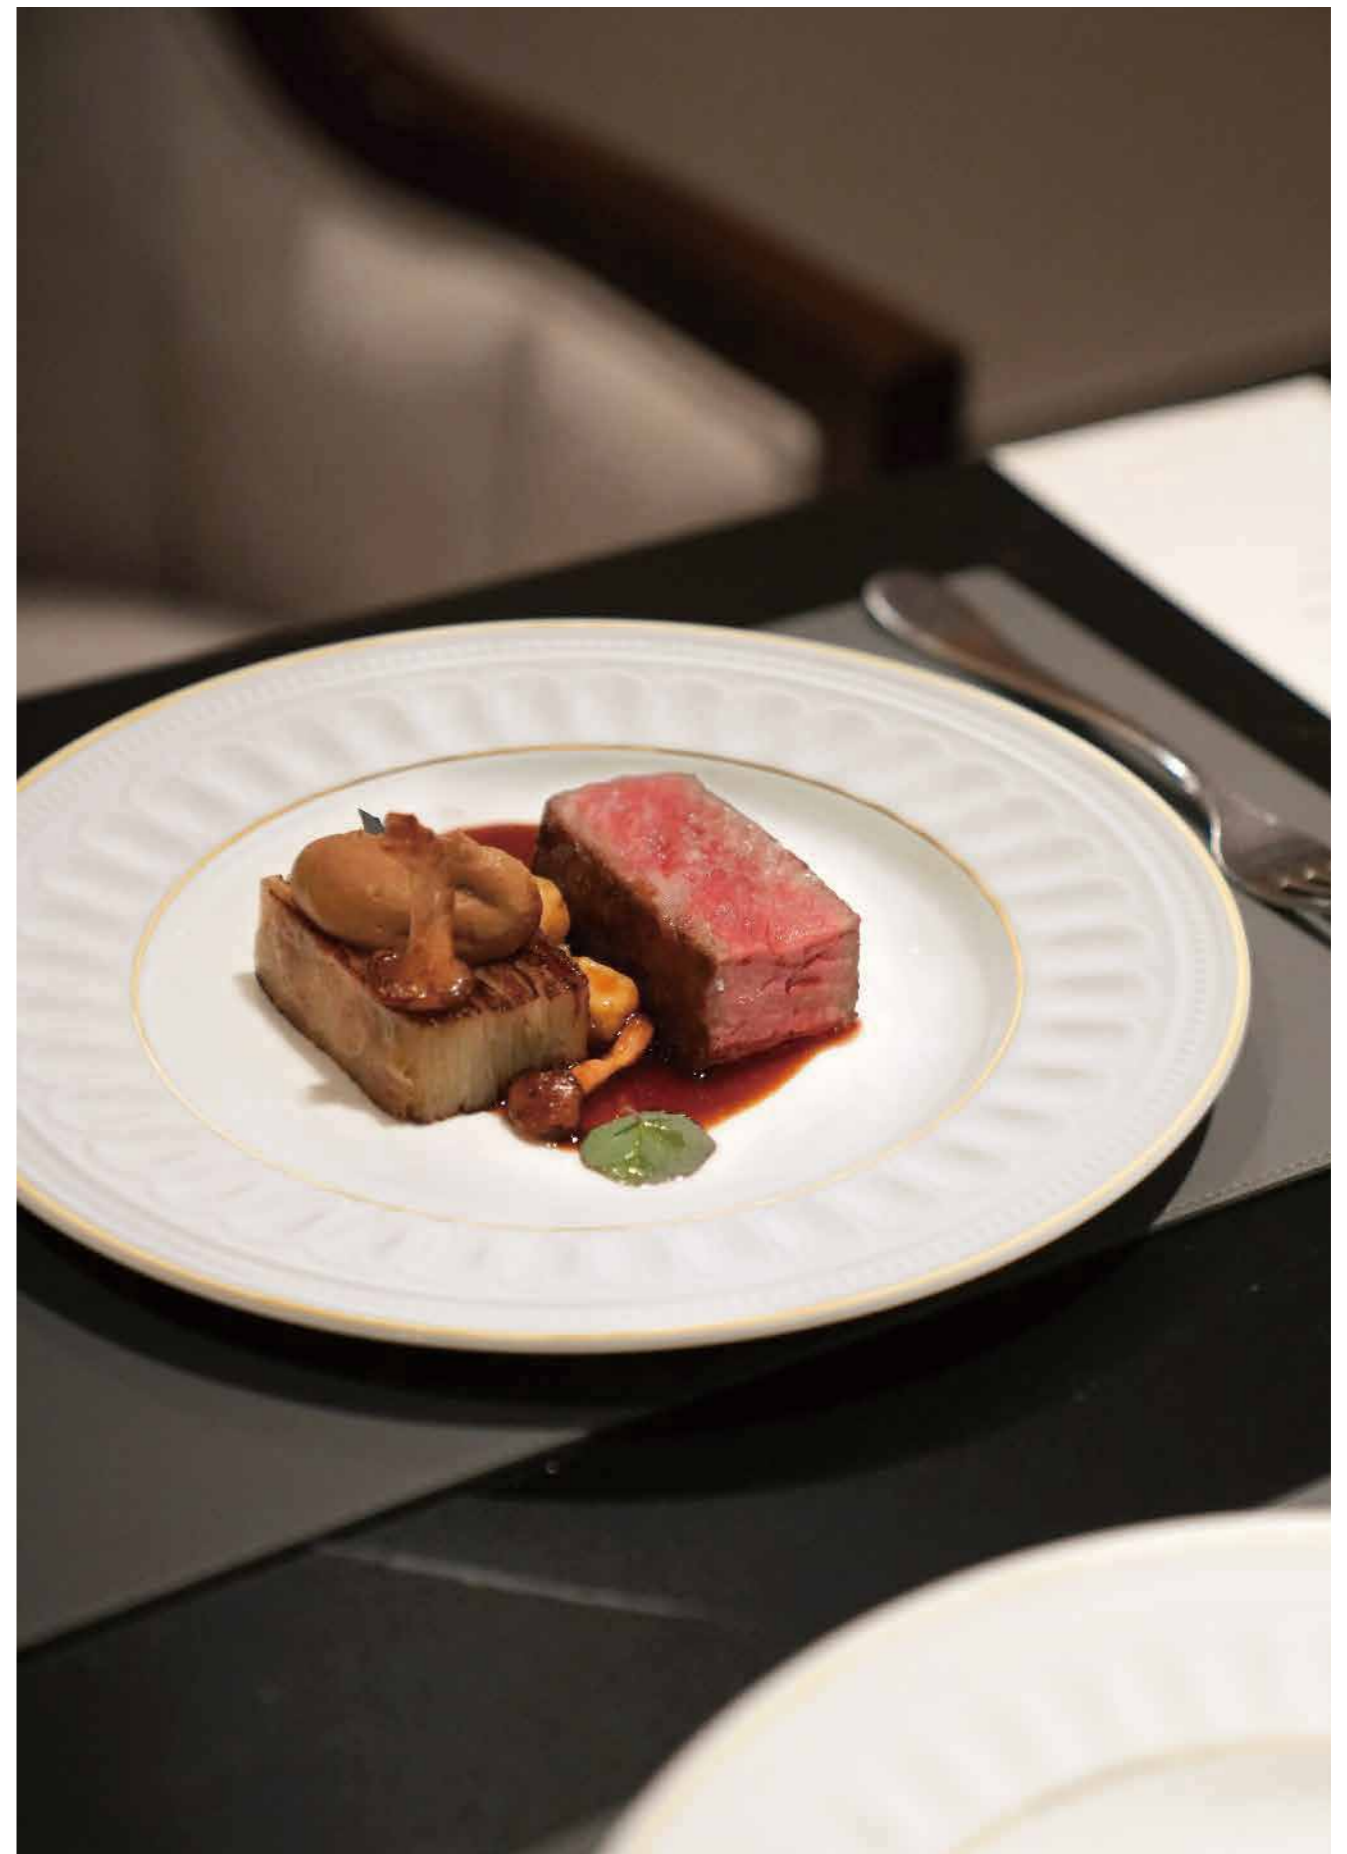

Towel dish

T3601532 16.2\*9.1\*1.6

Dish

T3601531 10.8\*2.1

Toothpick Holder

T3601542 6.7\*6.7\*7.9