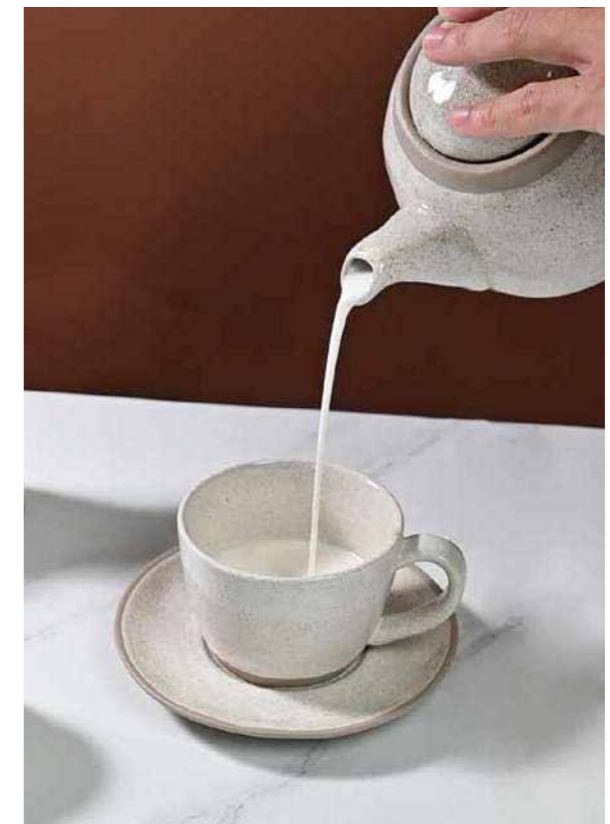

Cup & saucer

T8603256 13.3*13.3*6.7 set
T8603257 11*8.5*6 160ml cup
T8603258 13.7*13.7*1.8 5.5" saucer
T8603330 16*16*8 set
T8603331 13.1*10.1*7.3 350ml cup
T8603332 16*16*1.9 saucer