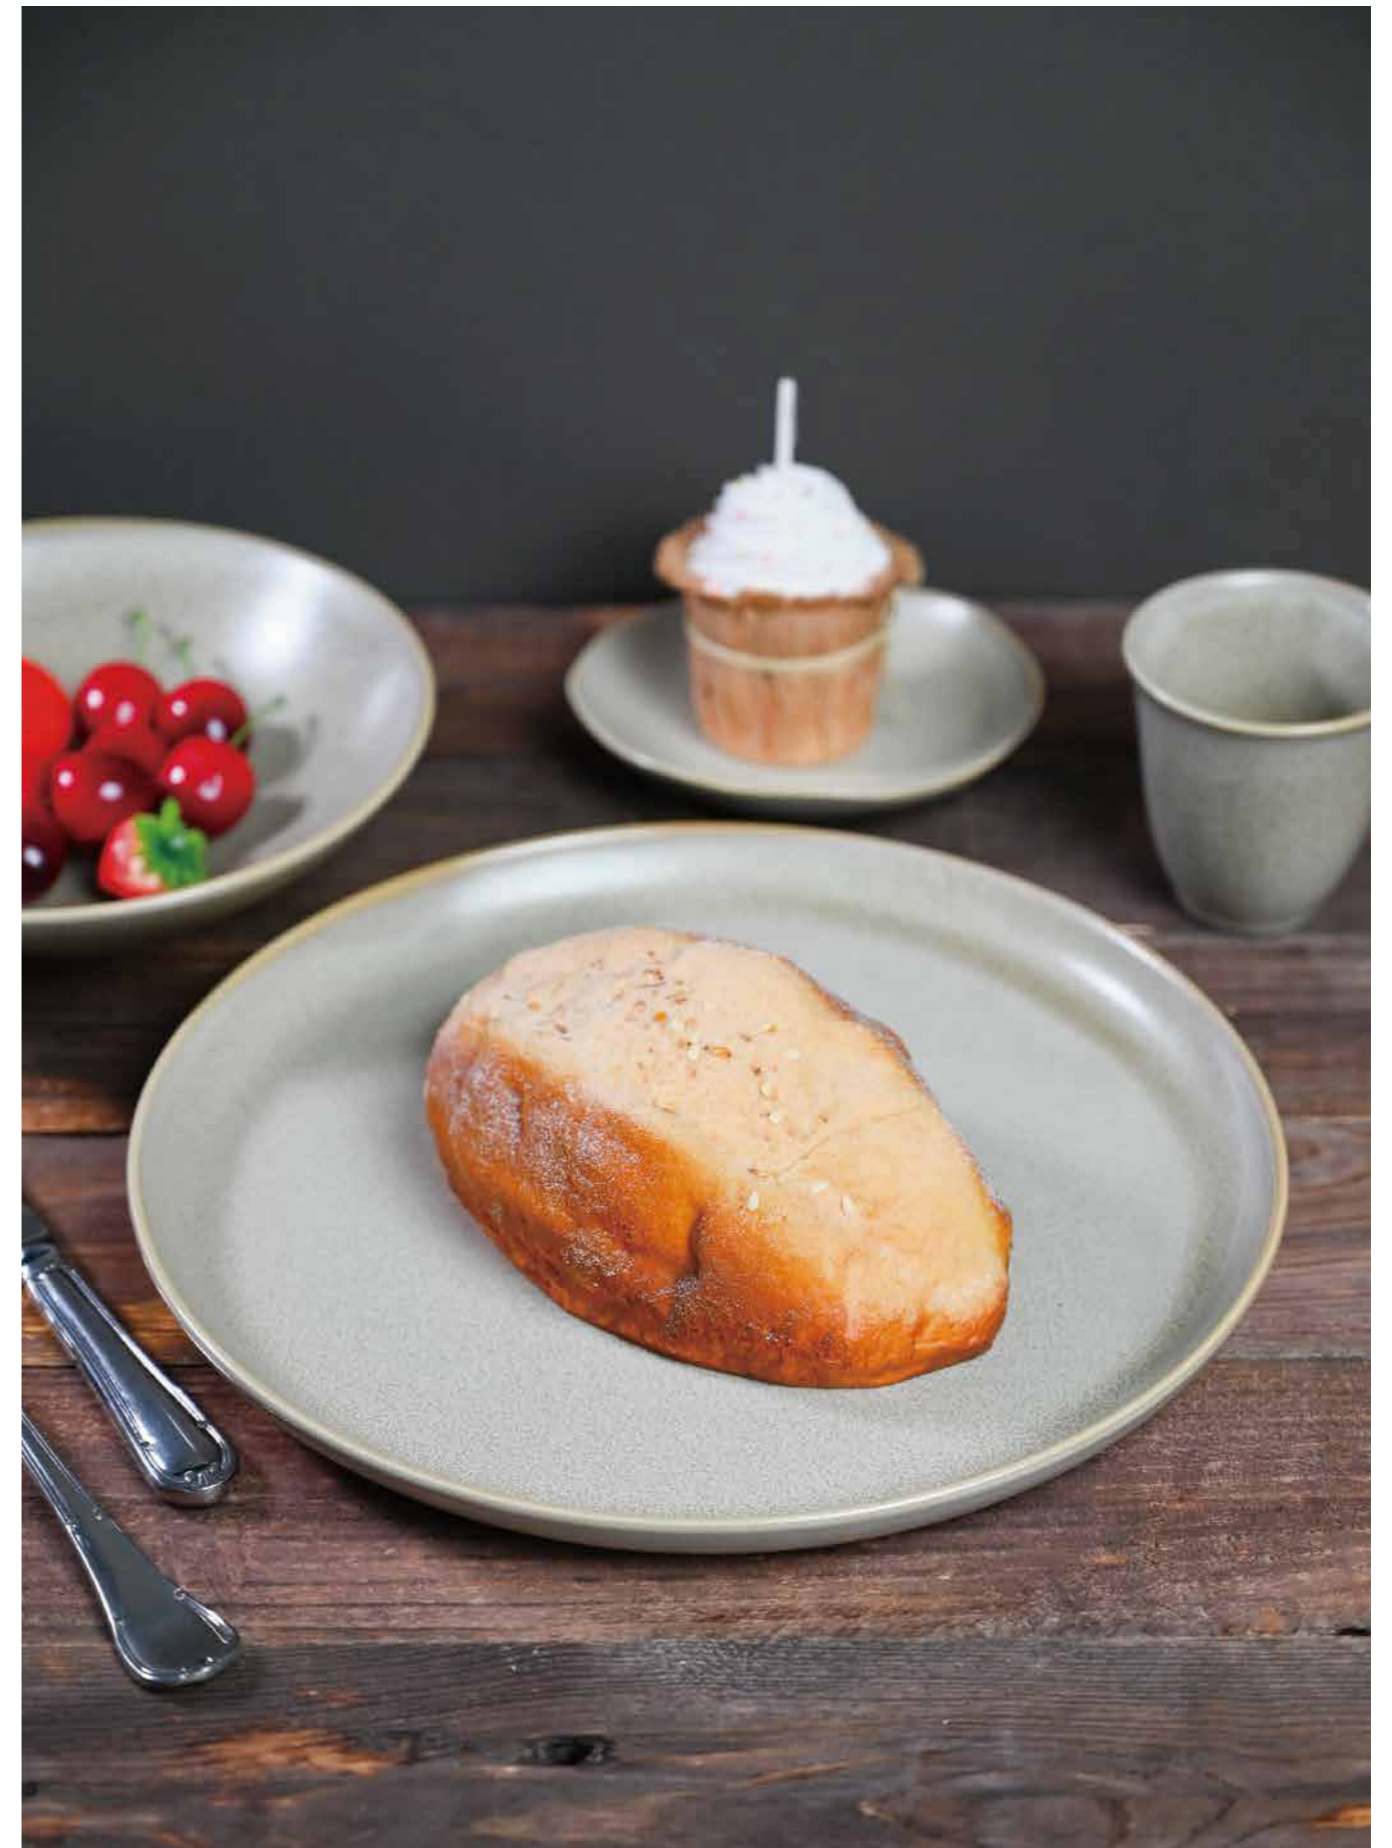

Matte Magic

Matte Magic, with Gray-Green Matte color glazed design, sintering in high temperature fire kiln, showcases a muted gray-green hue with a matte finish, imparting a distinctive texture. The unique kiln-changing technology enhances durability, making it a practical, also aesthetically pleasing at different dining tables.

COLOR GLAZED FEATURES

COLOR GLAZED FEATURES