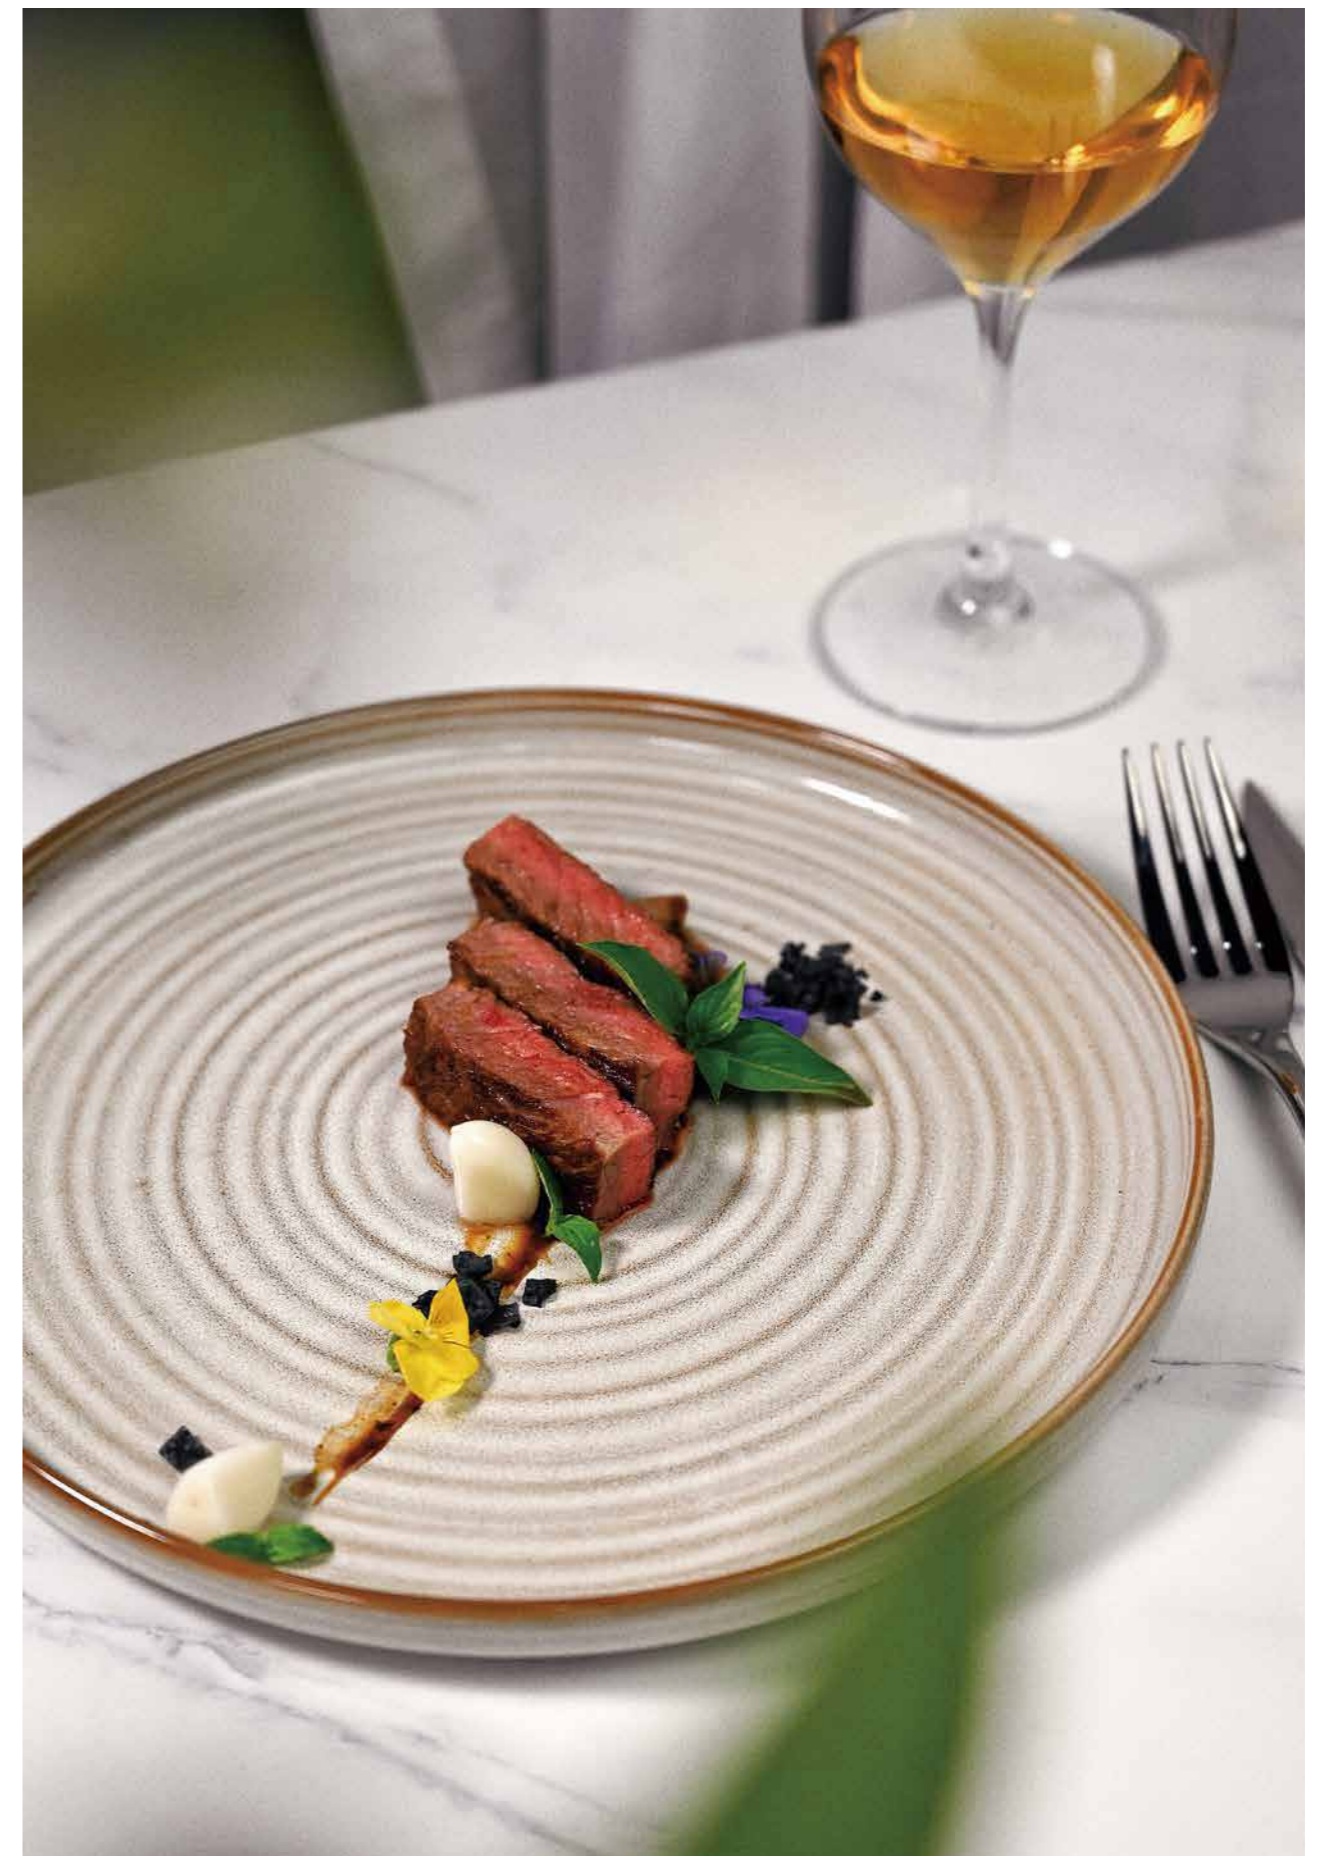

Grey Dotted

COLOR GLAZED FEATURES

COLOR GLAZED FEATURES