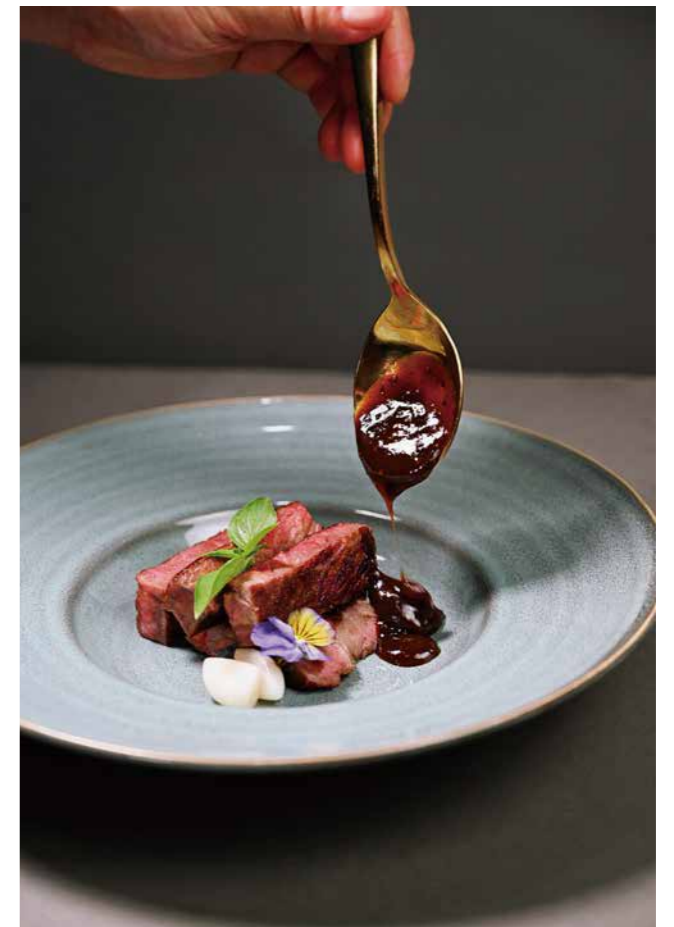

Color Glazed Features

White porcelain Features

01

Producing at 1320°C high temperature, high impact strength chip resistance ,Full color, fine glaze.

02

With beautiful color glaze, it will make your cuisine more attracted, and you can choose different color to match with your restaurant or cuisine, it would be make your restaurant unique and show your cuisine more delicious, so it would fit for restaurant use.

03

The restaurants and hotel can adopt them according to the needs of chef , and the theme restaurant can adopt them as a whole set according to the restaurant style or decor .