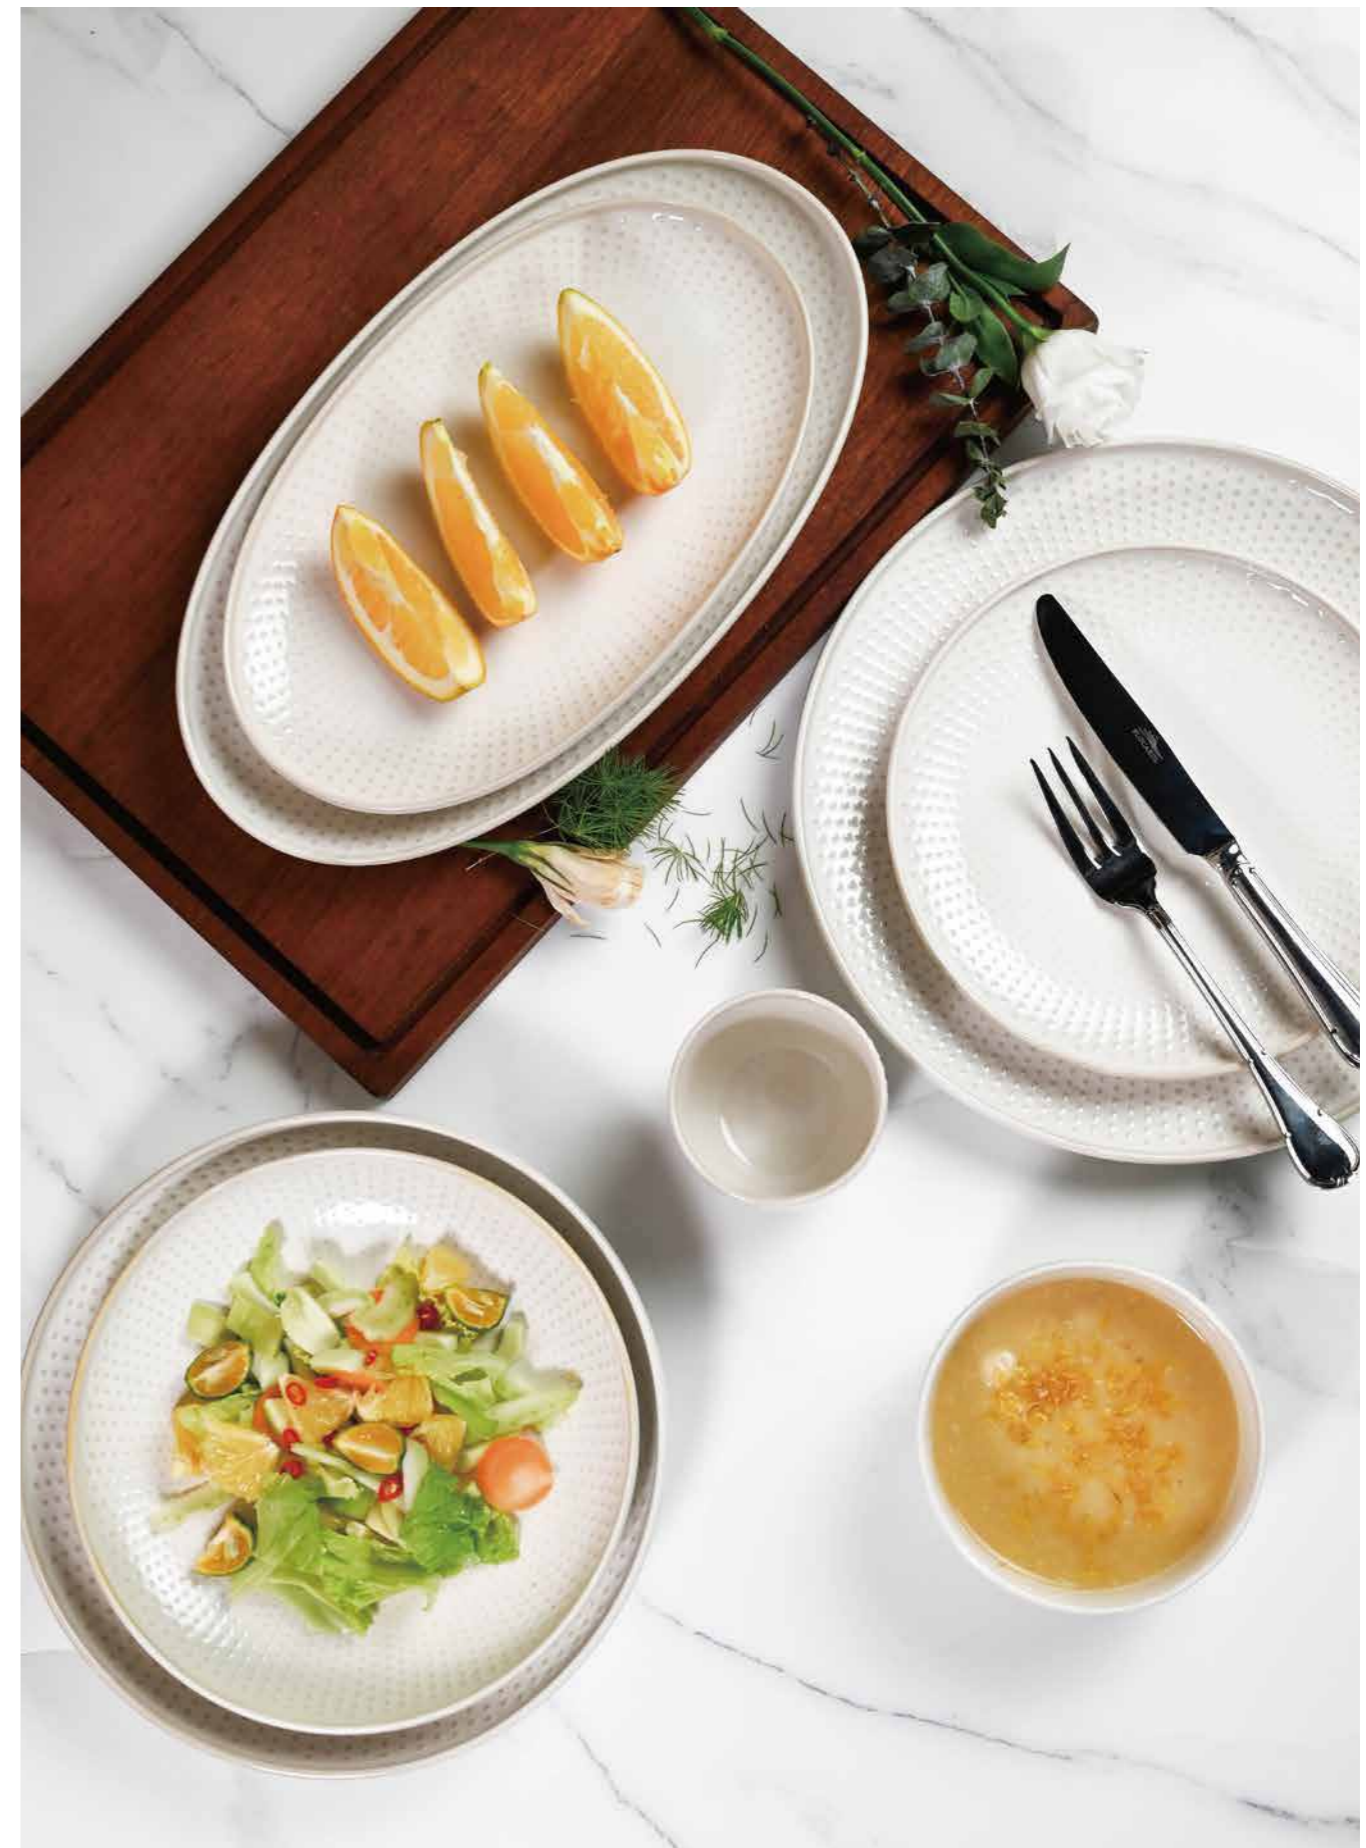

# Pearl Dot

An elegant high temperature porcelain dinnerware features a pure white glaze adorned with delicate pearl-like dots.

COLOR GLAZED FEATURES

COLOR GLAZED FEATURES

**Plate**

C7500530 18\*18\*2.3 7"  
 C7500529 20\*20\*2.4 8"  
 C7500528 27\*27\*2.8 10.5"