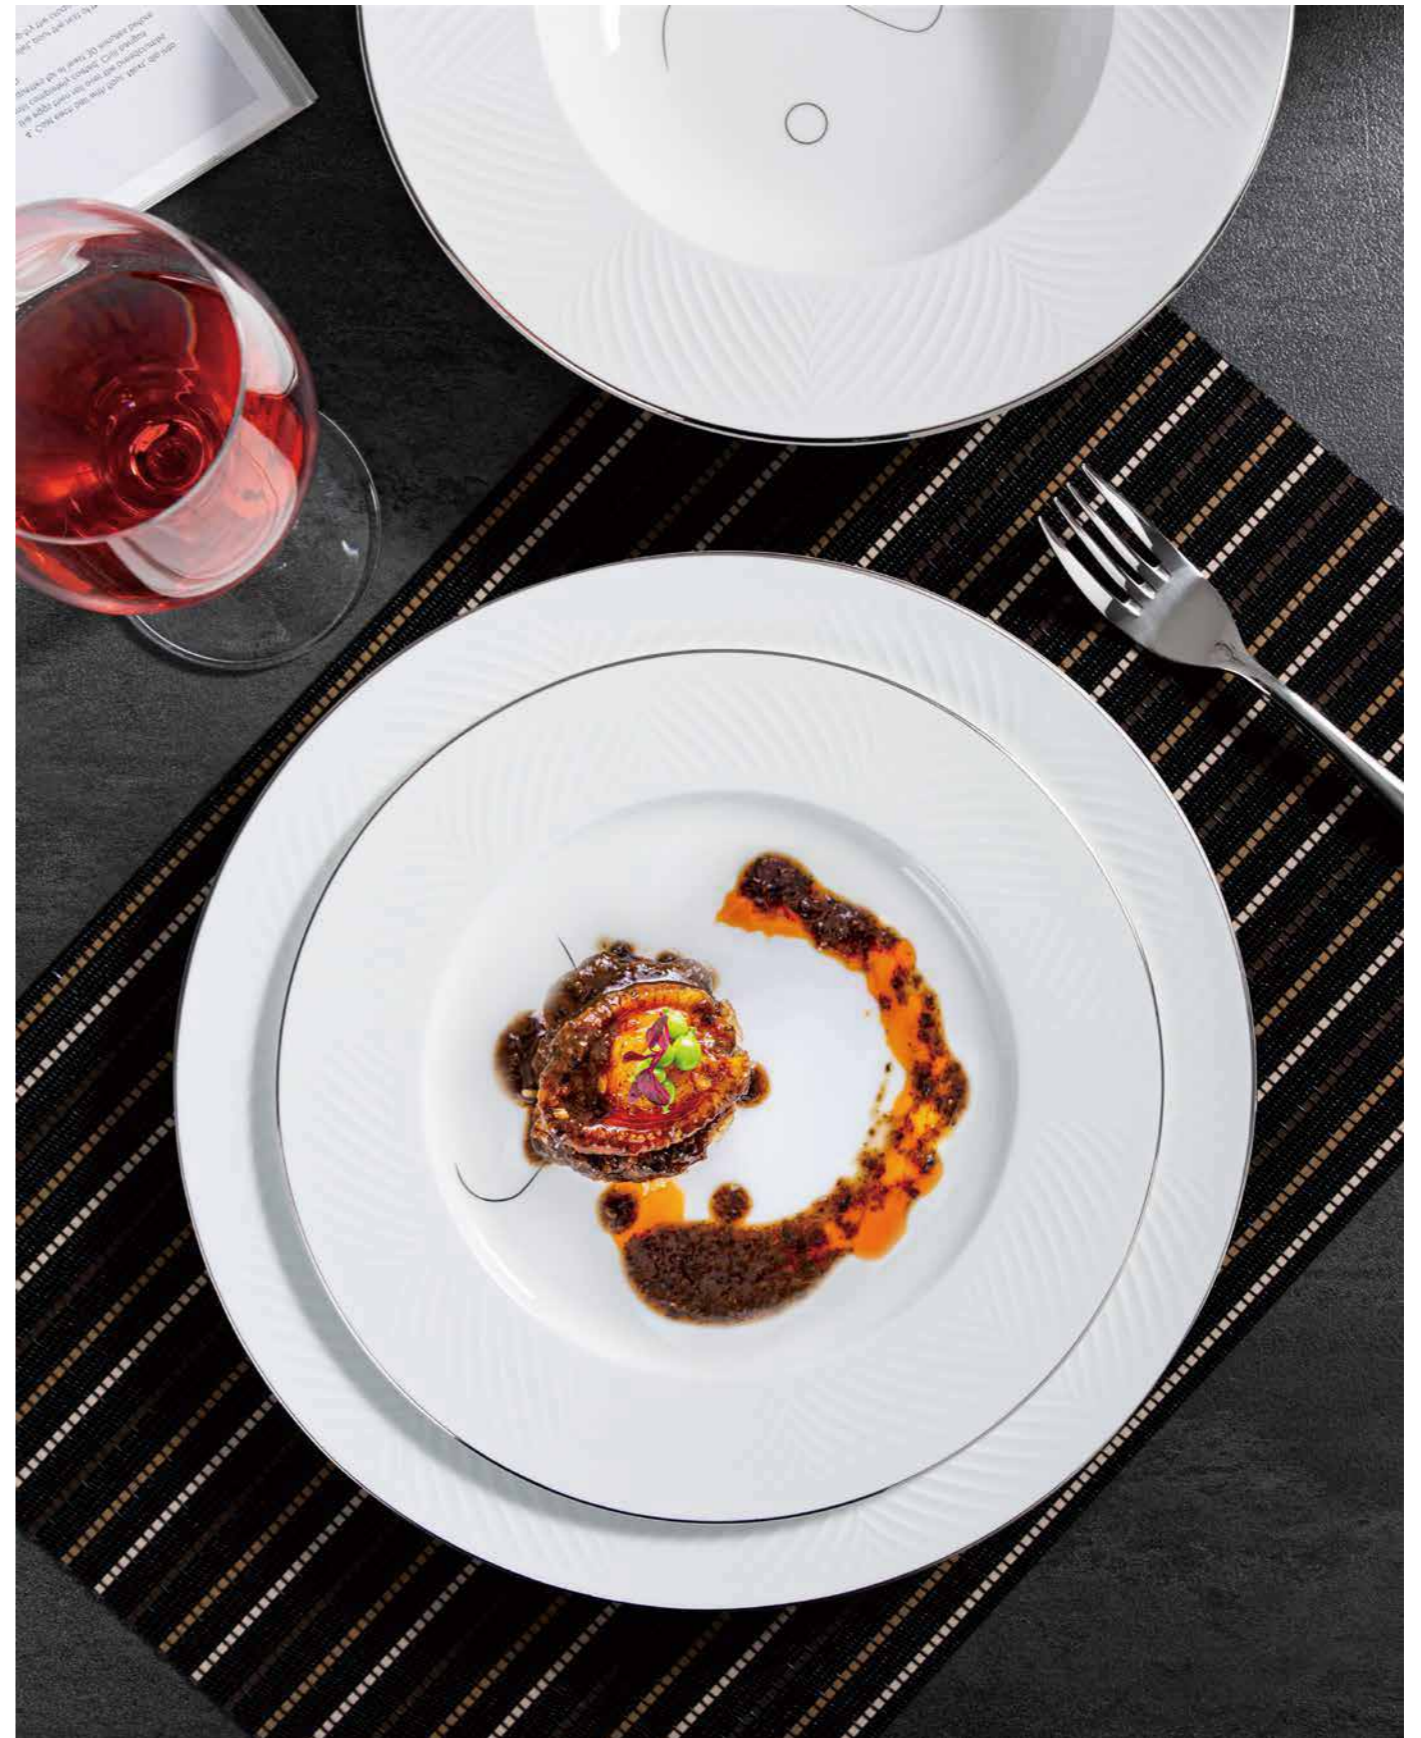

Water wave

The diversity of water forms also shapes all things, Representing a pursuit of goodness like water, a state of Mind that is as calm as water, and the tenacity of water Dripping through stone.

BONE CHINA

BONE CHINA