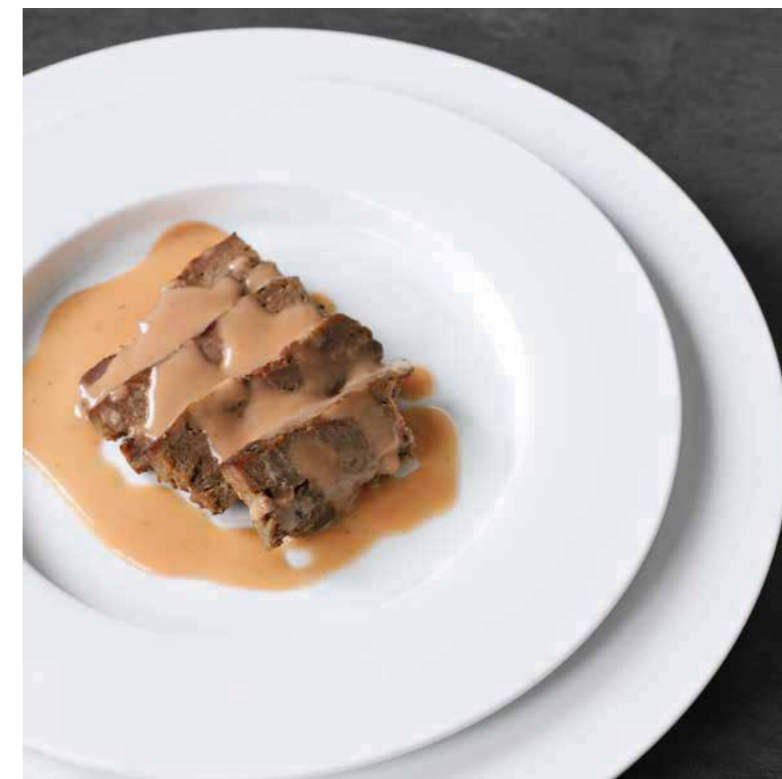

Grace

Fine porcelain surface is pure white, White gives a clean and translucent feeling, Simple and versatile is the value of the dining table.