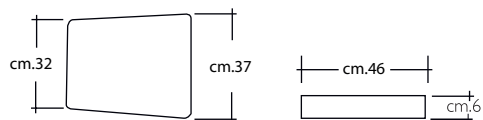

COLORI COLOURS

11	15	20	62	81
lino	tortora	giallo	azzurro	antracite
linen	dove grey	yellow	light blue	anthracite grey

Art. 2327

Imballo: 6 pezzi
Packing: 6 pieces

Peso unitario Kg 2,900
Unit weight

Misure imballo 83x47x112 cm
Packing sizes

CUSCINO PER ISY CUSHION FOR ISY

Art. 1500

Imballo: 2 pezzi
Packing: 2 pieces

Peso unitario Kg 0,500
Unit weight

Misure imballo 49x40,5x12 cm
Packing sizes

TESSUTI E COLORI FABRICS AND COLOURS

VELLUTINO / VELVET