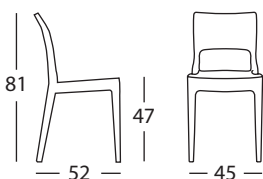

COLORI COLOURS

11	15	20	62	81
lino	tortora	giallo	azzurro	antracite
linen	dove grey	yellow	light blue	anthracite grey

Art. 2327

Imballo: 6 pezzi
Packing: 6 pieces

Peso unitario Kg 2,900
Unit weight

Misure imballo 83x47x112 cm
Packing sizes

CUSCINO PER ISY CUSHION FOR ISY

Art. 1500

Imballo: 2 pezzi
Packing: 2 pieces

Peso unitario Kg 0,500
Unit weight

Misure imballo 49x40,5x12 cm
Packing sizes

TESSUTI E COLORI FABRICS AND COLOURS

VELLUTINO / VELVET