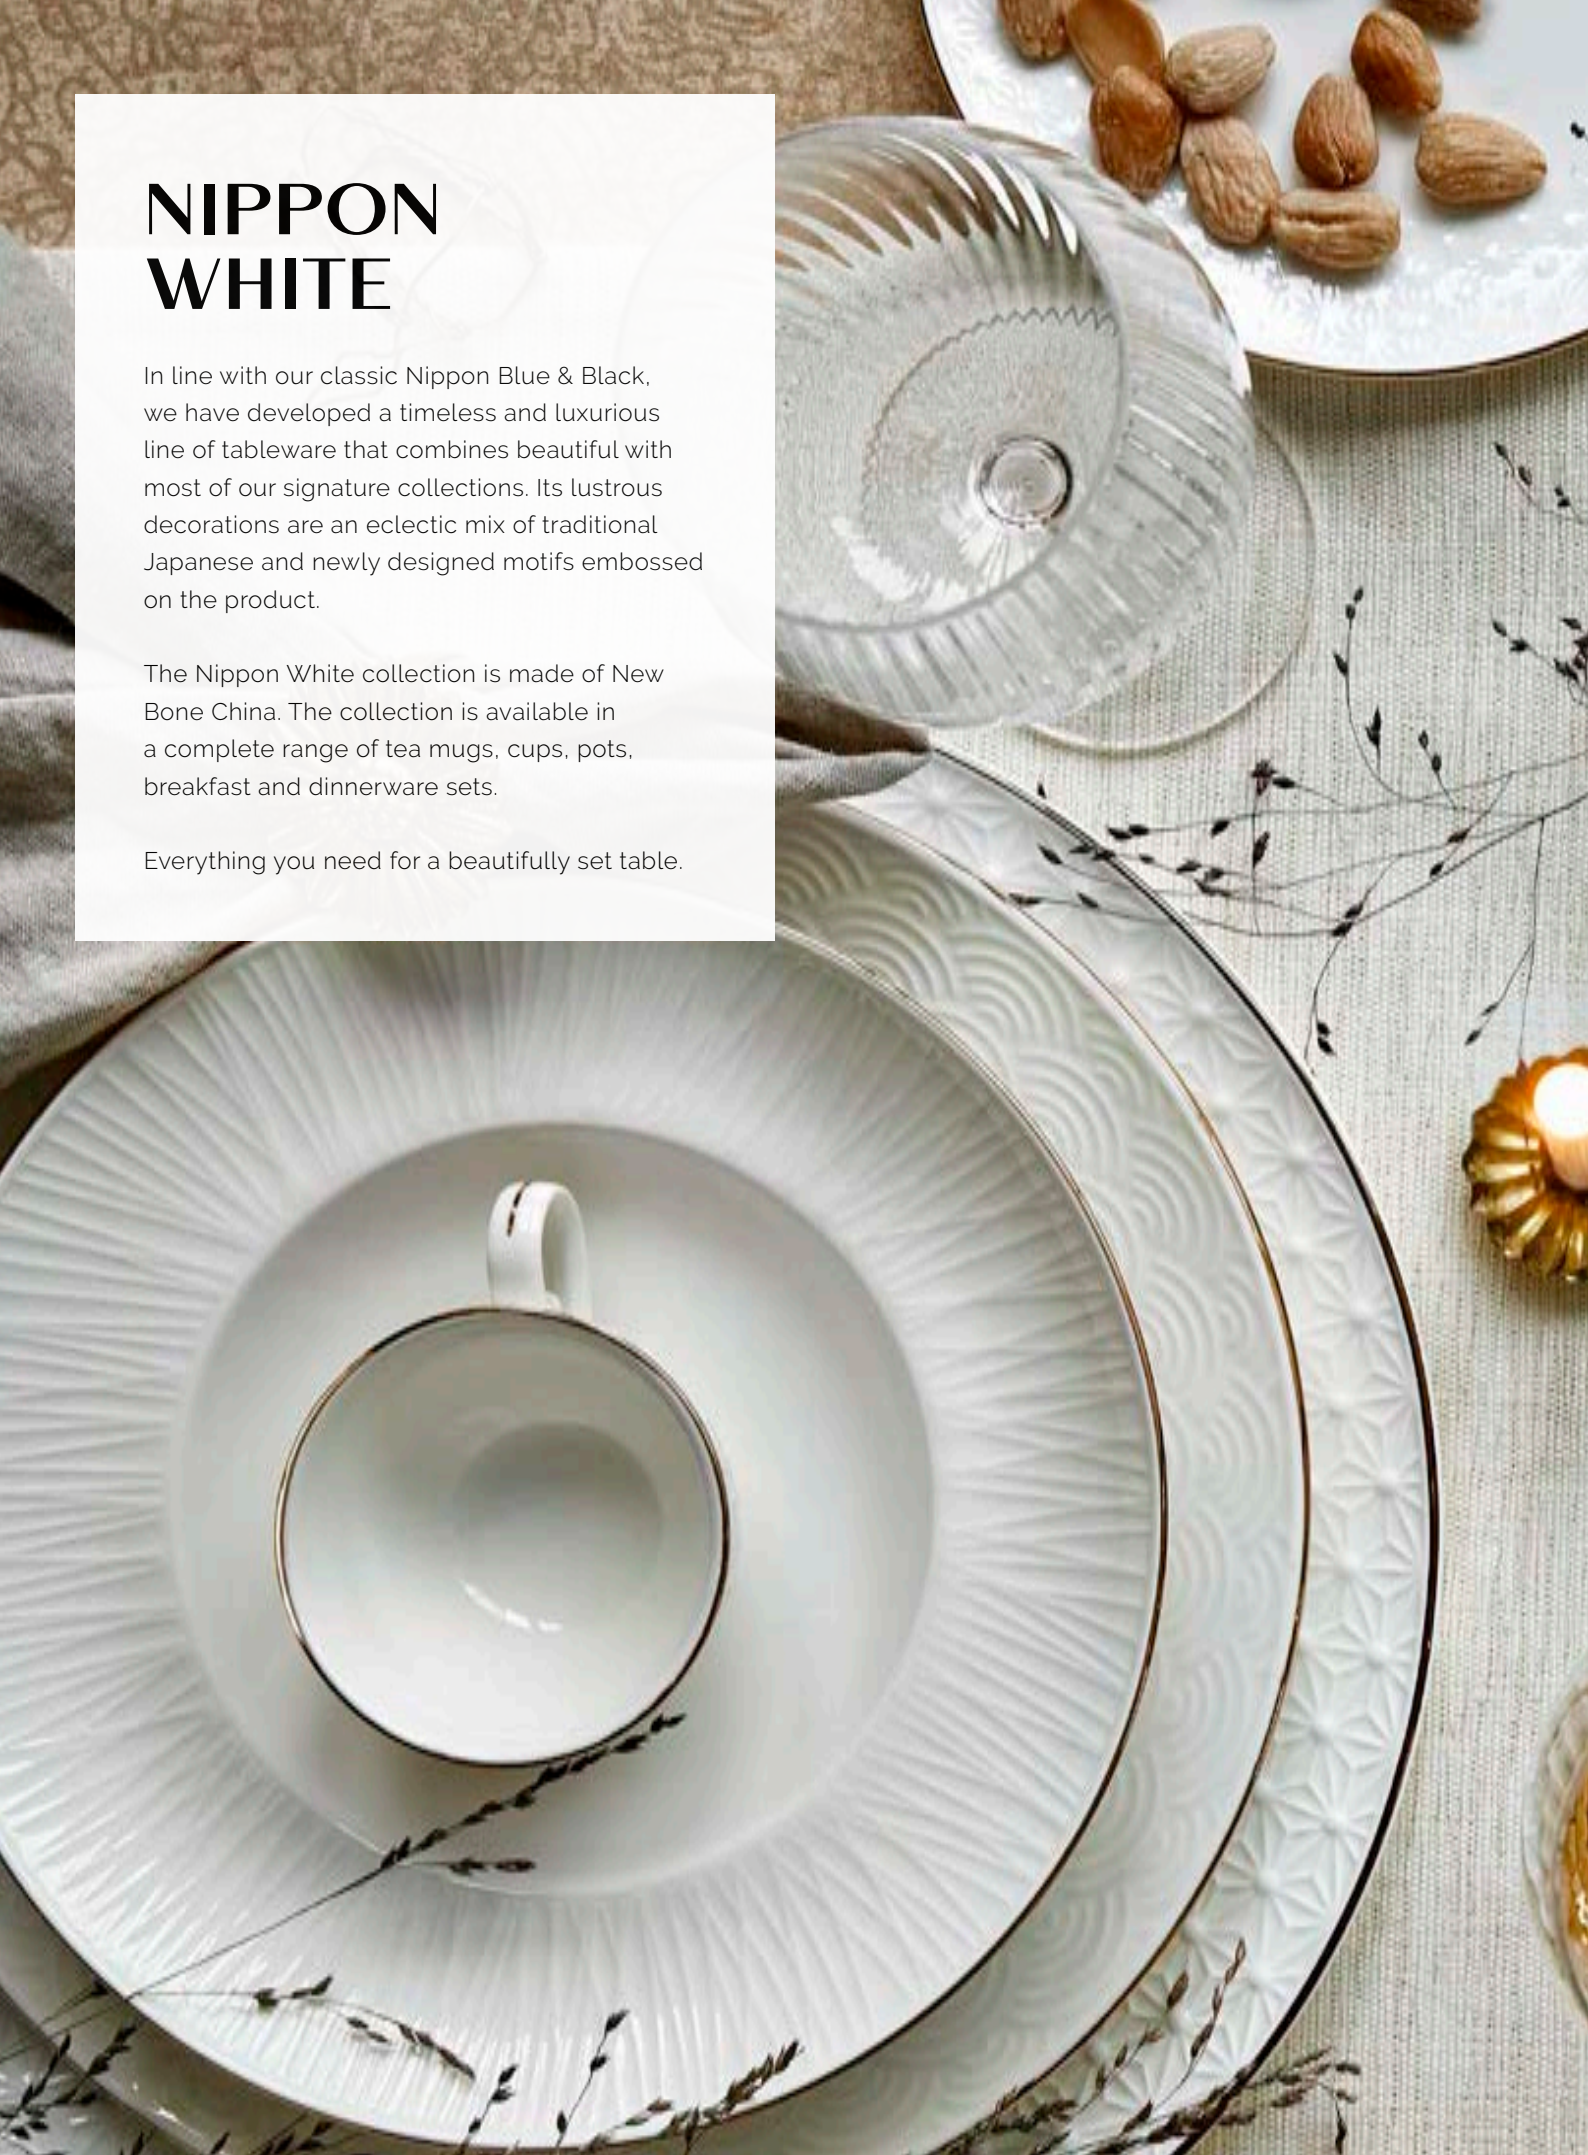

NIPPON WHITE

In line with our classic Nippon Blue & Black, we have developed a timeless and luxurious line of tableware that combines beautiful with most of our signature collections. Its lustrous decorations are an eclectic mix of traditional Japanese and newly designed motifs embossed on the product.

The Nippon White collection is made of New Bone China. The collection is available in a complete range of tea mugs, cups, pots, breakfast and dinnerware sets.

Everything you need for a beautifully set table.