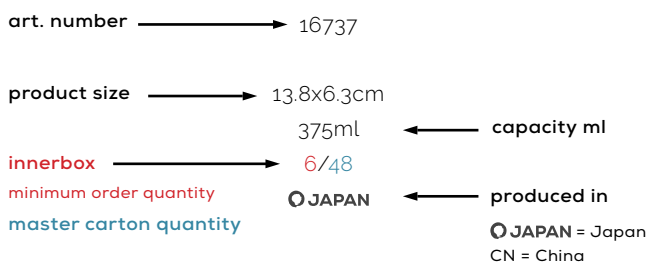

Wooden items must be washed in warm soapy water and then dried directly.

Wood & Bamboo is a natural product and will show wear and tear after a period of use.

GLASS

All glasses may be washed in an (industrial) dishwasher. We advise using dishwasher baskets to minimise breakages during the washing cycle and to use a non-caustic cleaning agent when washing the glasses. This is because caustic cleaning agents can damage the surface of the glasses and turn them dull. Always wash new glasses first before initial use. Never wash glasses at temperatures above 60 degrees. Higher temperatures can cause dirt to become baked onto the glass.

Never pour cold liquids into a hot glass as this can cause the glass to shatter. It is also advisable to gently prime a glass with hot water before pouring hot liquid into it.

MELAMINE

Melamine may be washed in an (industrial) dishwasher. Do not use any scouring agents, bleaches, scouring pads or metal objects to clean melamine, as this will leave scratches on the melamine. Melamine is not suitable for use in the oven or microwave. Melamine products are suitable for use in a bain-marie or chafing dish. When using melamine in chafing dishes, it is important that you pour sufficient water into the container.

Our melamine products are inspected and tested and approved food safe. Usage temperatures between -20 and 70 degrees.

HOW TO READ THE PRODUCT INFORMATION

VOLUME

We measure the capacity of our products by filling them with water until the edge of the product.