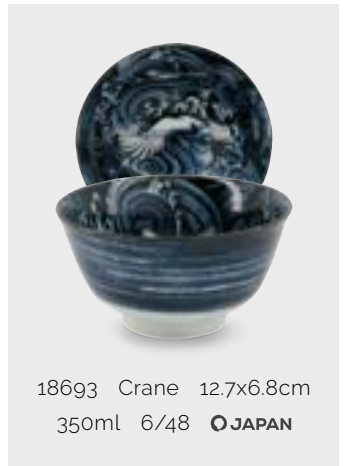

18692 Dragon 12.7x6.8cm
350ml 6/48 **JAPAN**

18693 Crane 12.7x6.8cm
350ml 6/48 **JAPAN**