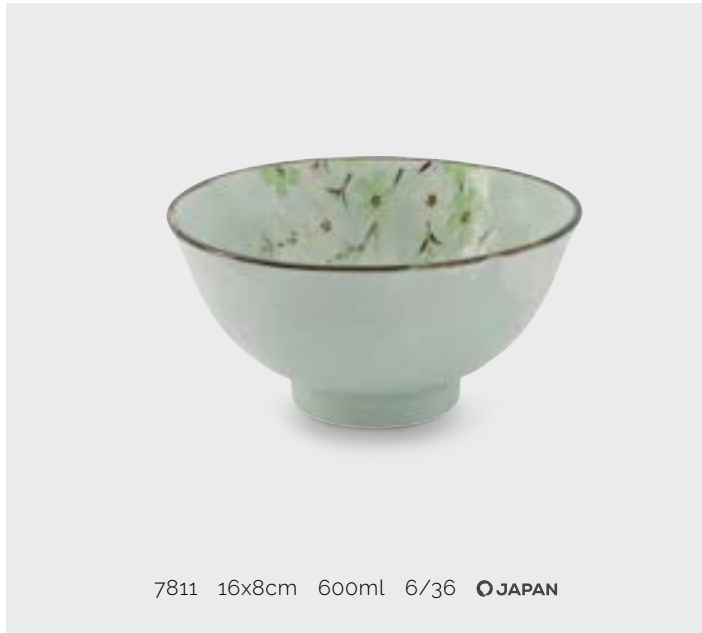

7811 16x8cm 600ml 6/36 **JAPAN**