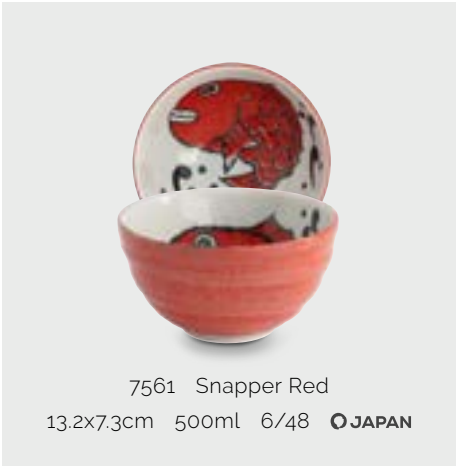

18882 Fugu Purple  
11.2x6.2cm 300ml 6/96 **JAPAN**

18880 Lobster Green 11.2x6.2cm 300ml 6/96 **JAPAN**

18881 Sole Blue 11.2x6.2cm 300ml 6/96 **JAPAN**

7560 Snapper Red  
11.2x6.2cm 300ml 6/96 **JAPAN**

7561 Snapper Red  
13.2x7.3cm 500ml 6/48 **JAPAN**