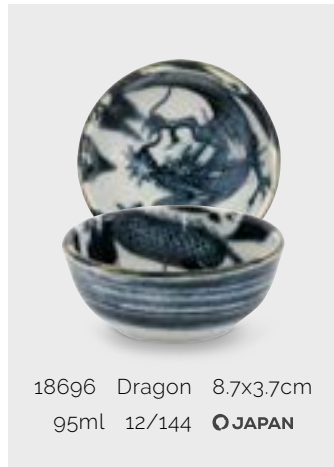

17108 Carp 25.2x7.7cm 1600ml 3/24 **JAPAN**

18764 Crane 25.2x7.7cm 1600ml 3/24 **JAPAN**

18694 Lion 8.7x3.7cm  
95ml 12/144 **JAPAN**

18695 Carp 8.7x3.7cm  
95ml 12/144 **JAPAN**

18696 Dragon 8.7x3.7cm  
95ml 12/144 **JAPAN**