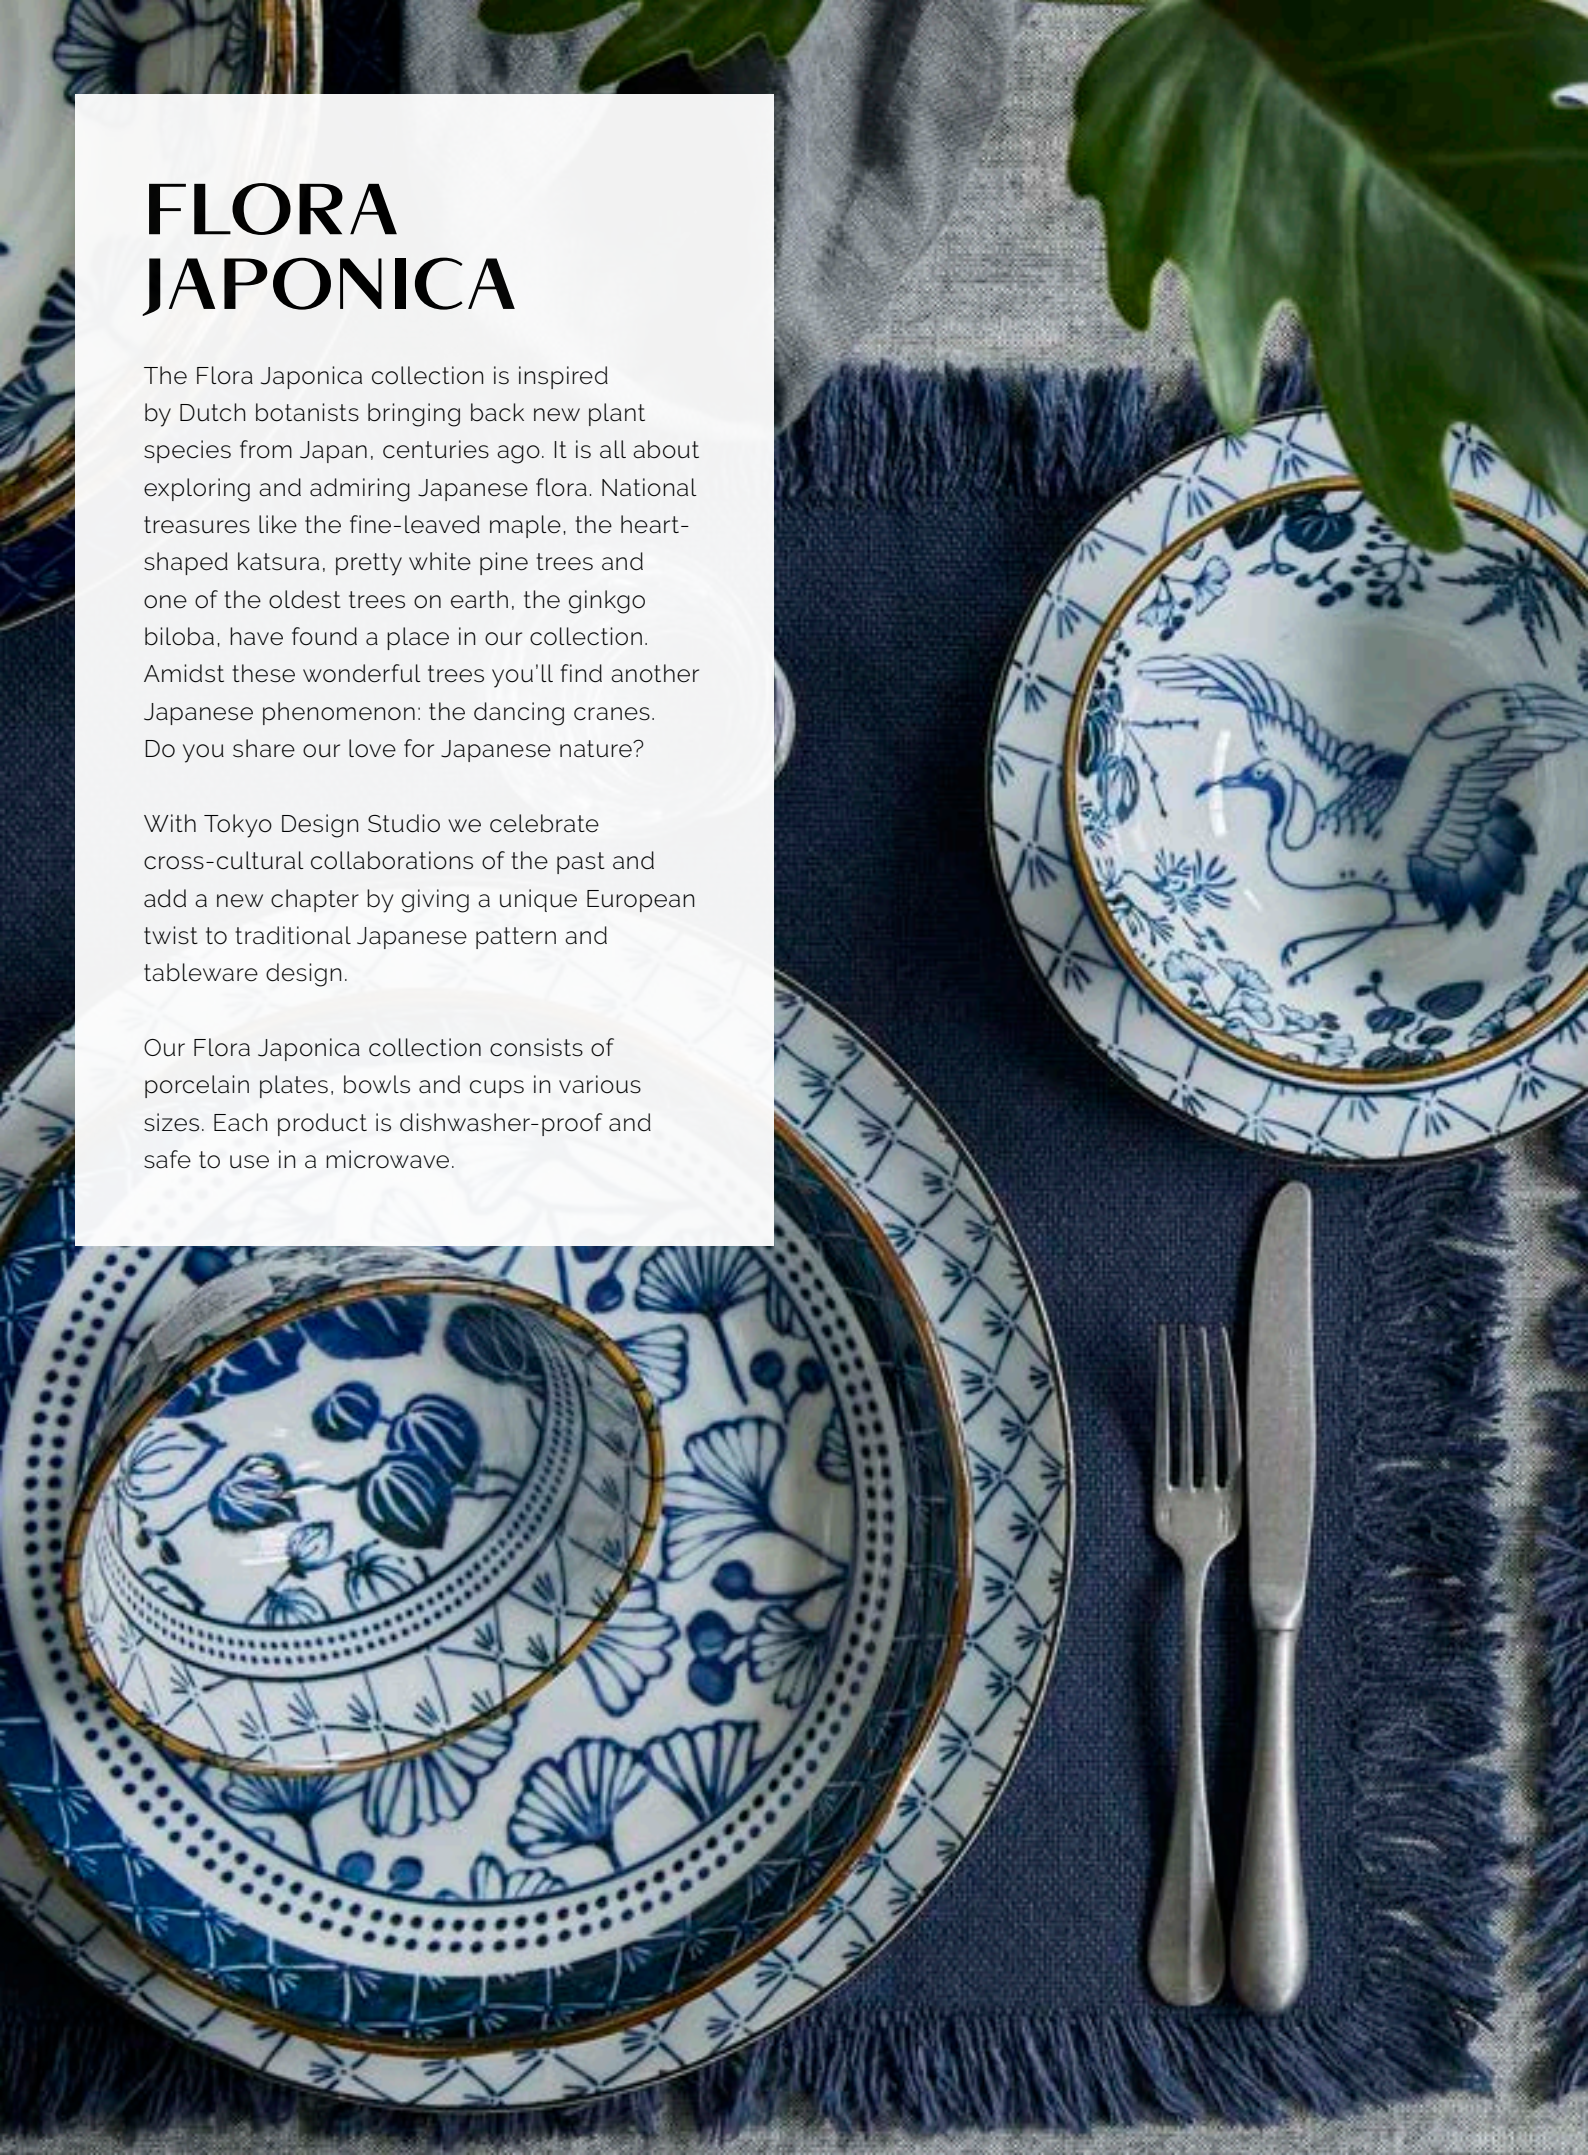

FLORA JAPONICA

The Flora Japonica collection is inspired by Dutch botanists bringing back new plant species from Japan, centuries ago. It is all about exploring and admiring Japanese flora. National treasures like the fine-leaved maple, the heart-shaped katsura, pretty white pine trees and one of the oldest trees on earth, the ginkgo biloba, have found a place in our collection. Amidst these wonderful trees you'll find another Japanese phenomenon: the dancing cranes. Do you share our love for Japanese nature?

With Tokyo Design Studio we celebrate cross-cultural collaborations of the past and add a new chapter by giving a unique European twist to traditional Japanese pattern and tableware design.

Our Flora Japonica collection consists of porcelain plates, bowls and cups in various sizes. Each product is dishwasher-proof and safe to use in a microwave.