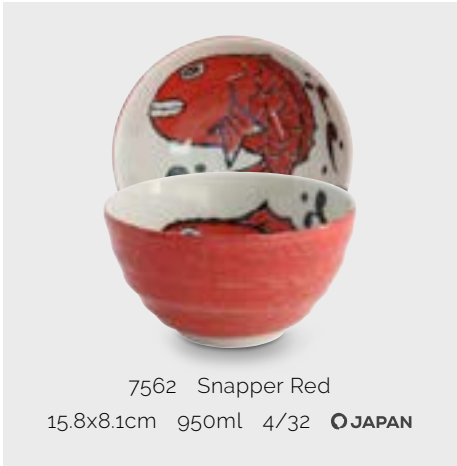

18882 Fugu Purple  
11.2x6.2cm 300ml 6/96 **JAPAN**

18880 Lobster Green 11.2x6.2cm 300ml 6/96 **JAPAN**

18881 Sole Blue 11.2x6.2cm 300ml 6/96 **JAPAN**

7560 Snapper Red  
11.2x6.2cm 300ml 6/96 **JAPAN**

7561 Snapper Red  
13.2x7.3cm 500ml 6/48 **JAPAN**