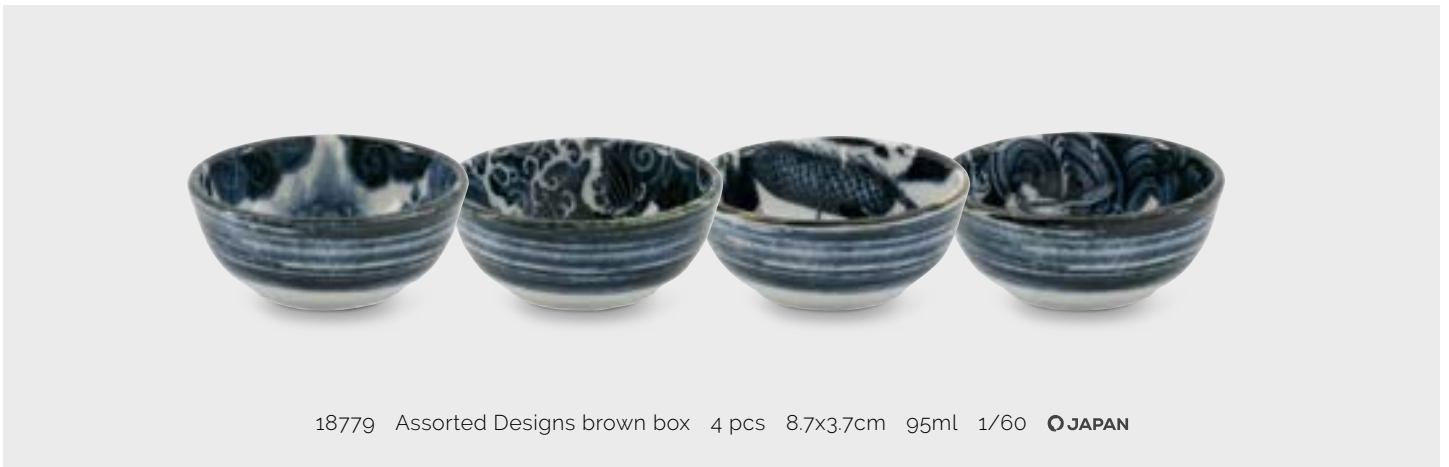

18779 Assorted Designs brown box 4 pcs 8.7x3.7cm 95ml 1/60 **JAPAN**