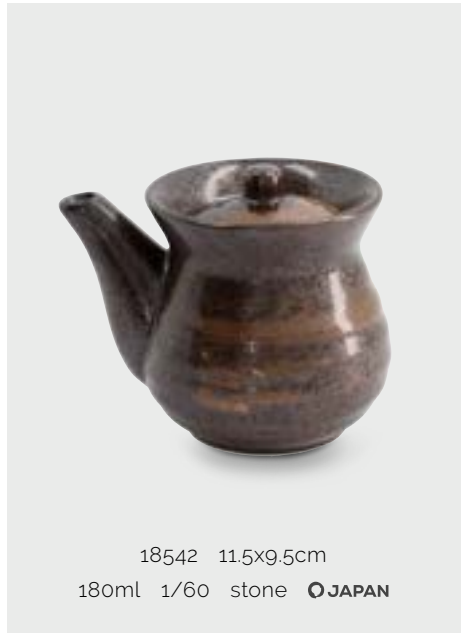

18542 11.5x9.5cm
180ml 1/60 stone **JAPAN**