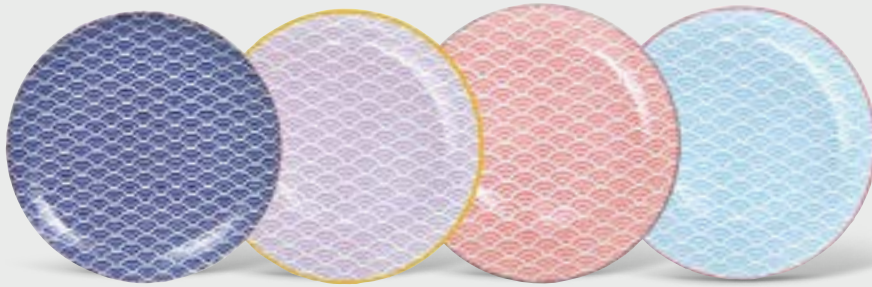

17983
Star Yellow/Dark Blue
25.7x3cm 3/24
JAPAN

8657
Star Red/Light Blue
25.7x3cm 3/24
JAPAN

17985 Assorted designs brown box 4 pcs 20.6x2.2cm 1/12 **JAPAN**