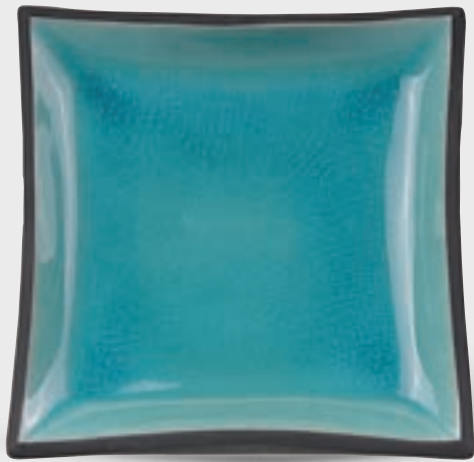

8155 Turquoise 22.2x22.2x3.2cm 4/16 CN