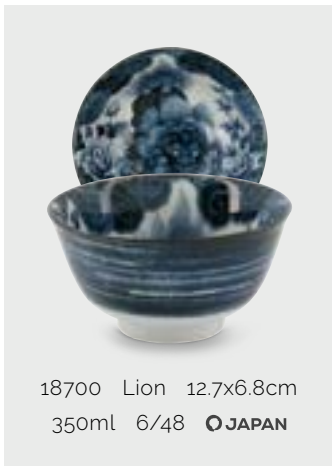

18700 Lion 12.7x6.8cm
350ml 6/48 **JAPAN**