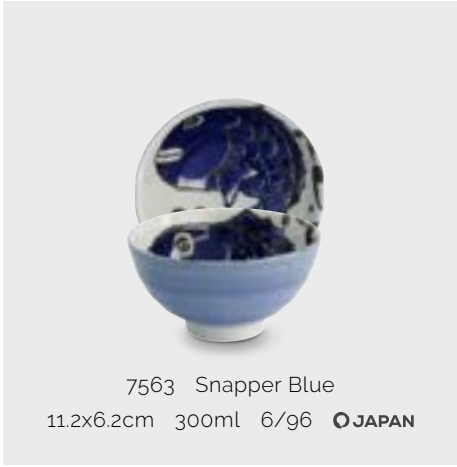

18882 Fugu Purple  
11.2x6.2cm 300ml 6/96 **JAPAN**

18880 Lobster Green 11.2x6.2cm 300ml 6/96 **JAPAN**

18881 Sole Blue 11.2x6.2cm 300ml 6/96 **JAPAN**

7560 Snapper Red  
11.2x6.2cm 300ml 6/96 **JAPAN**

7561 Snapper Red  
13.2x7.3cm 500ml 6/48 **JAPAN**

7562 Snapper Red  
15.8x8.1cm 950ml 4/32 **JAPAN**

7563 Snapper Blue  
11.2x6.2cm 300ml 6/96 **JAPAN**

7564 Snapper Blue  
13.2x7.3cm 500ml 6/48 **JAPAN**

7565 Snapper Blue  
15.8x8.1cm 950ml 4/32 **JAPAN**