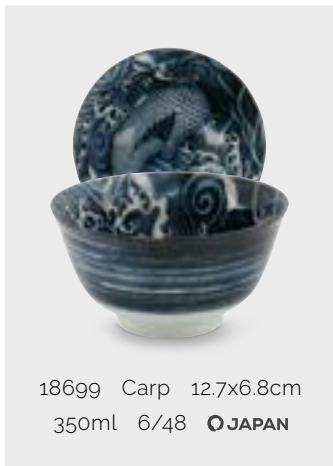

18692 Dragon 12.7x6.8cm
350ml 6/48 **JAPAN**

18699 Carp 12.7x6.8cm
350ml 6/48 **JAPAN**