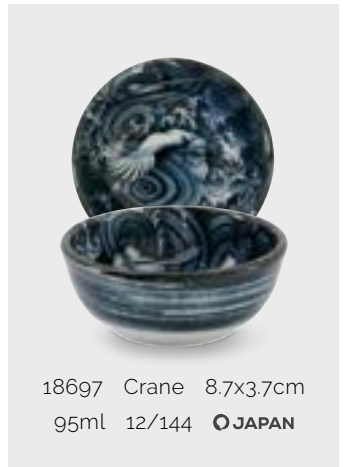

17108 Carp 25.2x7.7cm 1600ml 3/24 **JAPAN**

18764 Crane 25.2x7.7cm 1600ml 3/24 **JAPAN**

18694 Lion 8.7x3.7cm  
95ml 12/144 **JAPAN**

18695 Carp 8.7x3.7cm  
95ml 12/144 **JAPAN**

18696 Dragon 8.7x3.7cm  
95ml 12/144 **JAPAN**