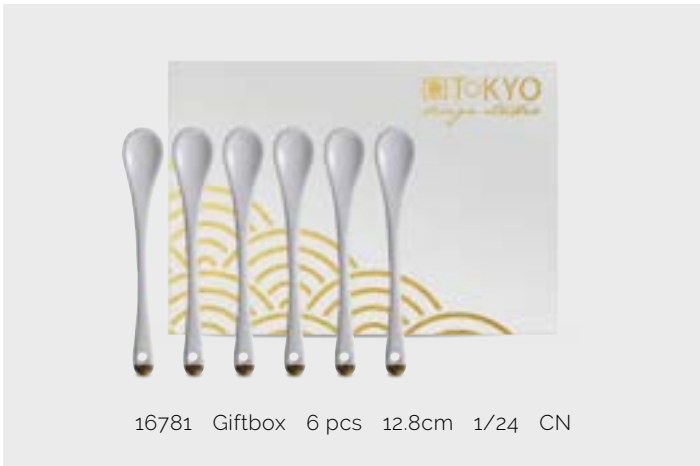

16432 Stripe Giftbox  
3 pcs 8.5x10.2cm 380ml 1/24 CN  
with Strainer and Tea Tip

17464 Giftbox 24.3x11.5x2.5cm + 9.8x9.8x2.1cm 6 pcs 1/12 CN

16781 Giftbox 6 pcs 12.8cm 1/24 CN

16986 Line 5.5x5.7cm  
100ml 12/72 CN