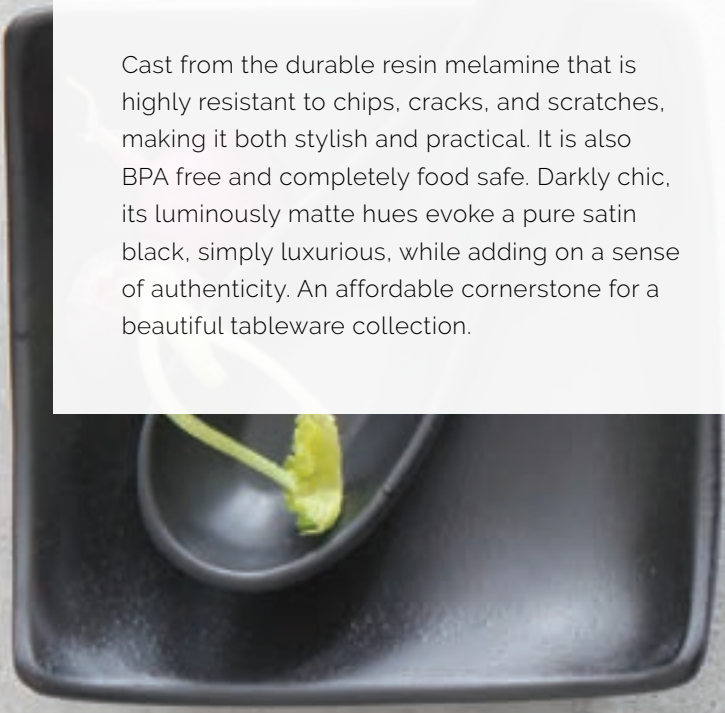

# MELAMINE ZEN

Cast from the durable resin melamine that is highly resistant to chips, cracks, and scratches, making it both stylish and practical. It is also BPA free and completely food safe. Darkly chic, its luminously matte hues evoke a pure satin black, simply luxurious, while adding on a sense of authenticity. An affordable cornerstone for a beautiful tableware collection.