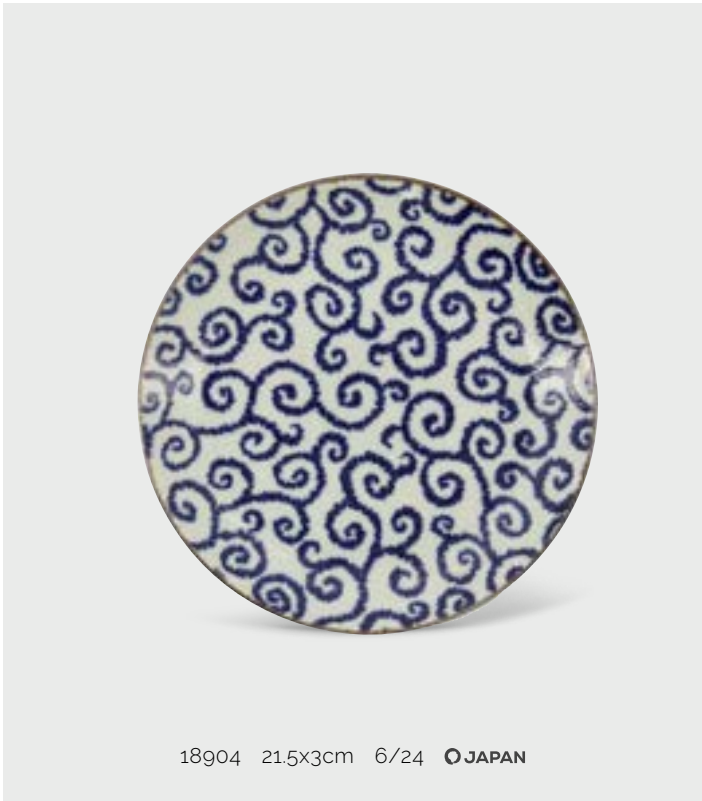

18904 21.5x3cm 6/24 **JAPAN**