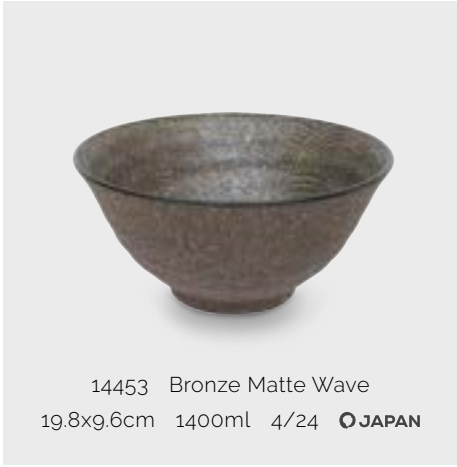

14453 Bronze Matte Wave
19.8x9.6cm 1400ml 4/24 **JAPAN**