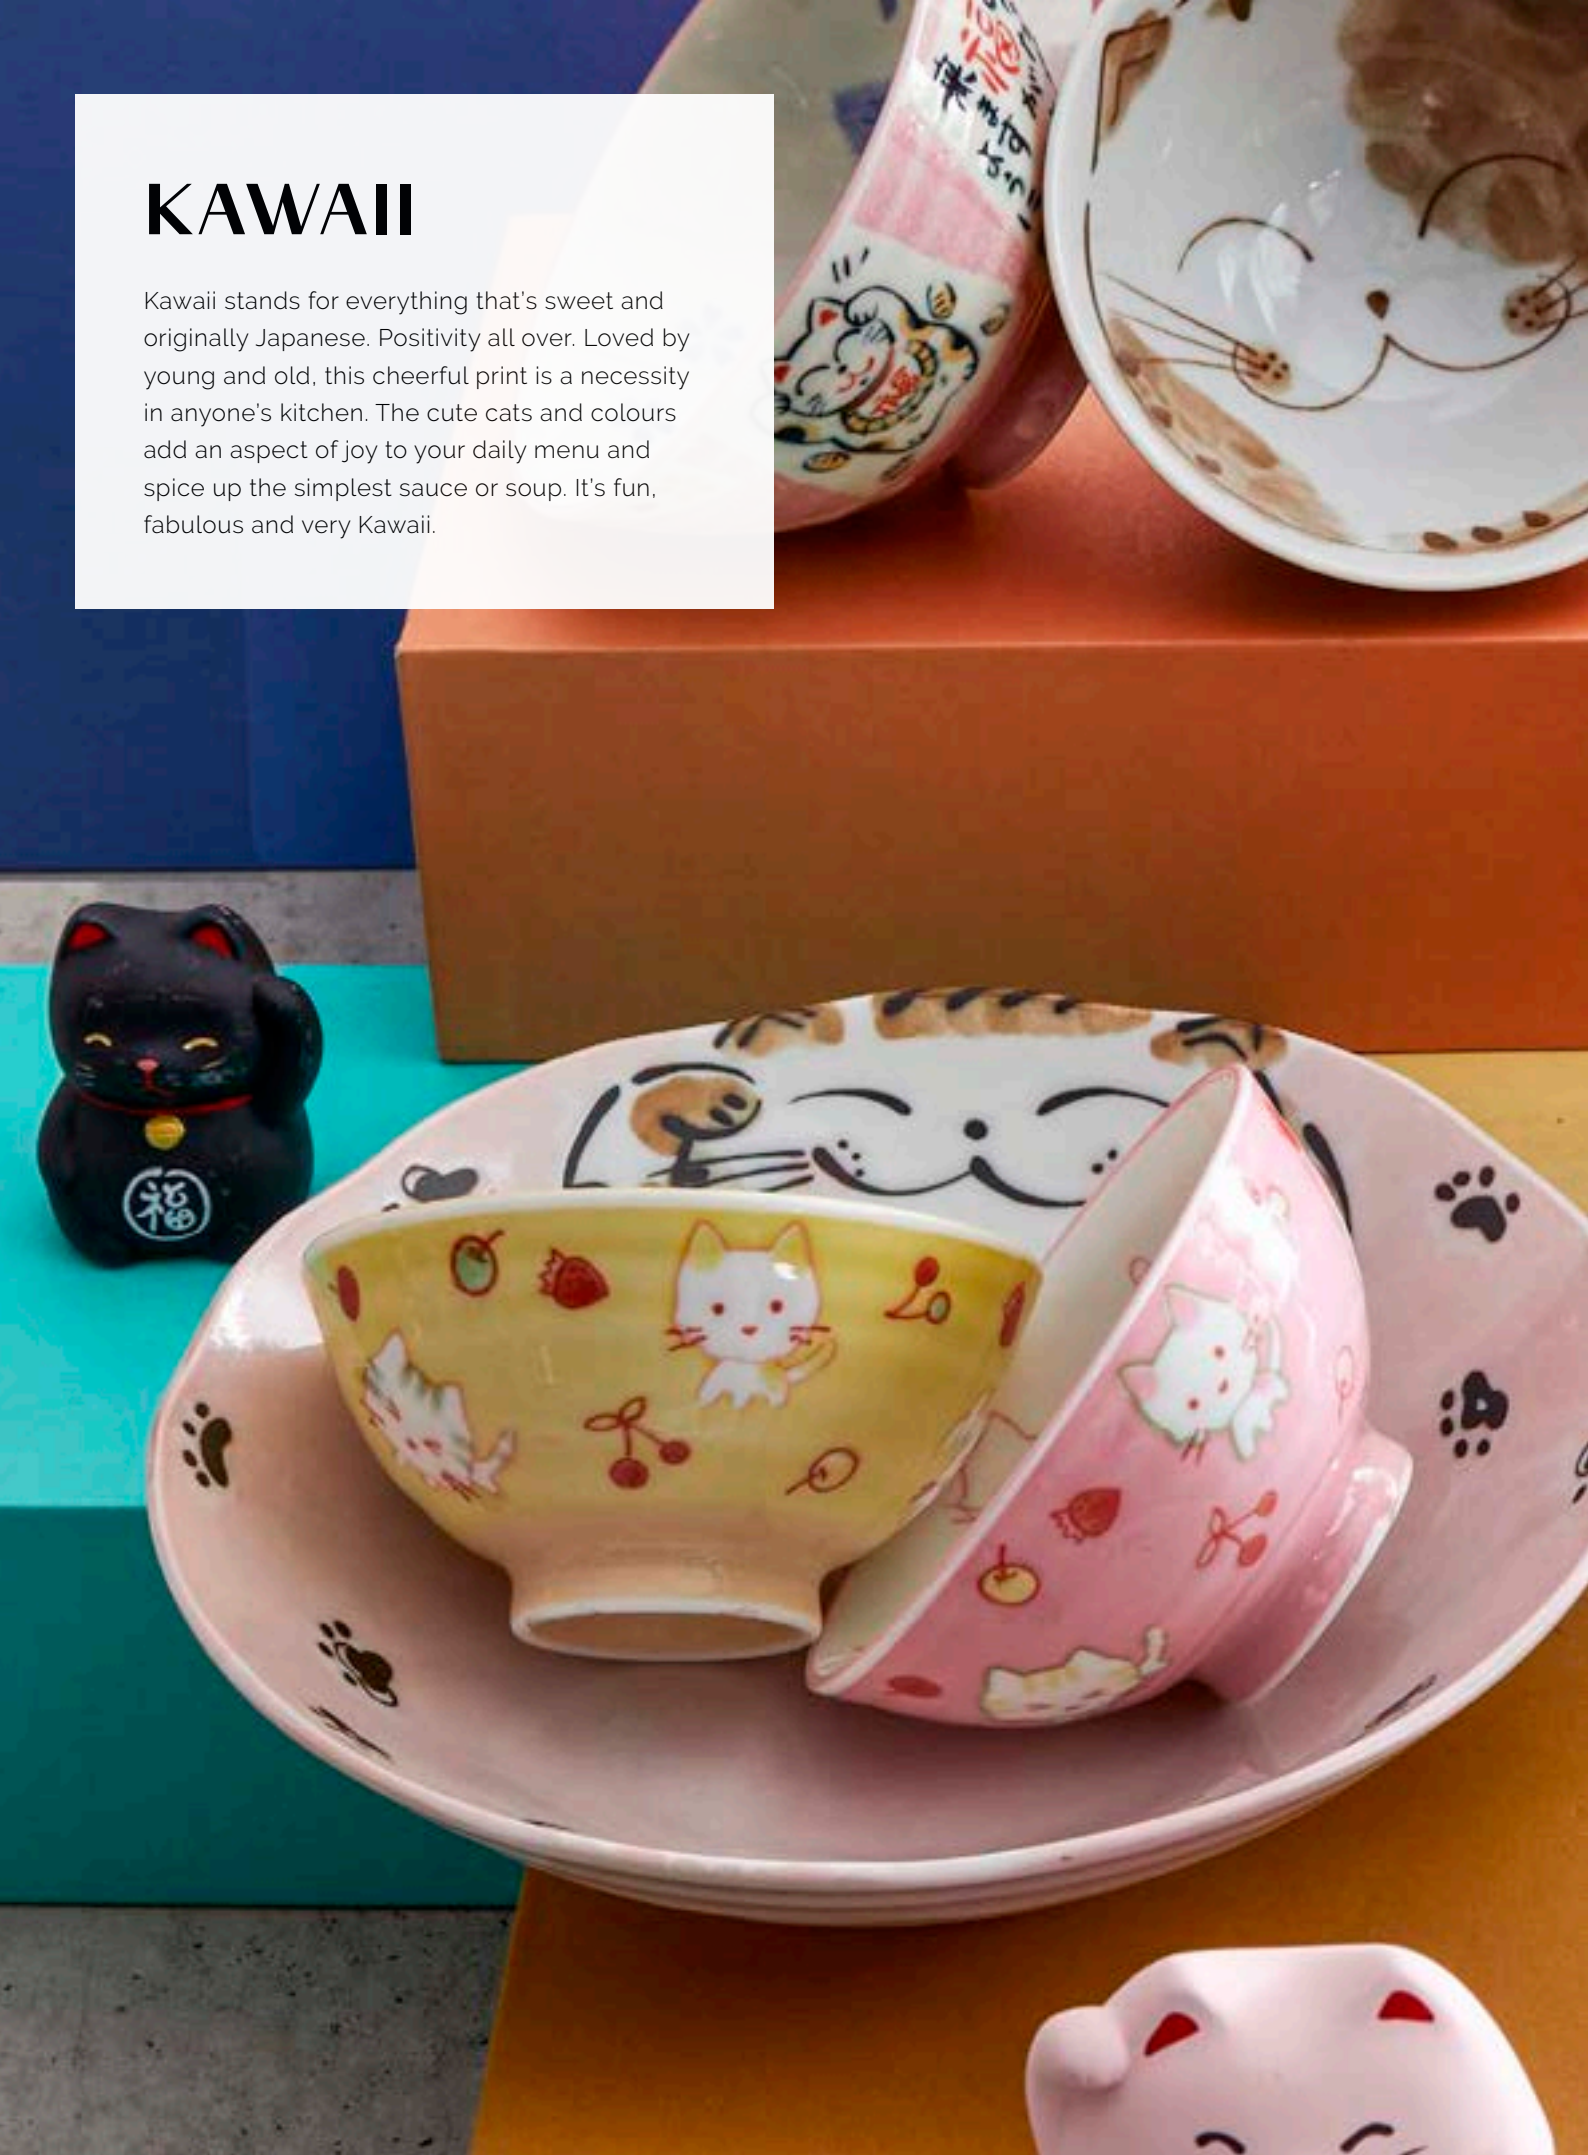

KAWAII

Kawaii stands for everything that's sweet and originally Japanese. Positivity all over. Loved by young and old, this cheerful print is a necessity in anyone's kitchen. The cute cats and colours add an aspect of joy to your daily menu and spice up the simplest sauce or soup. It's fun, fabulous and very Kawaii.