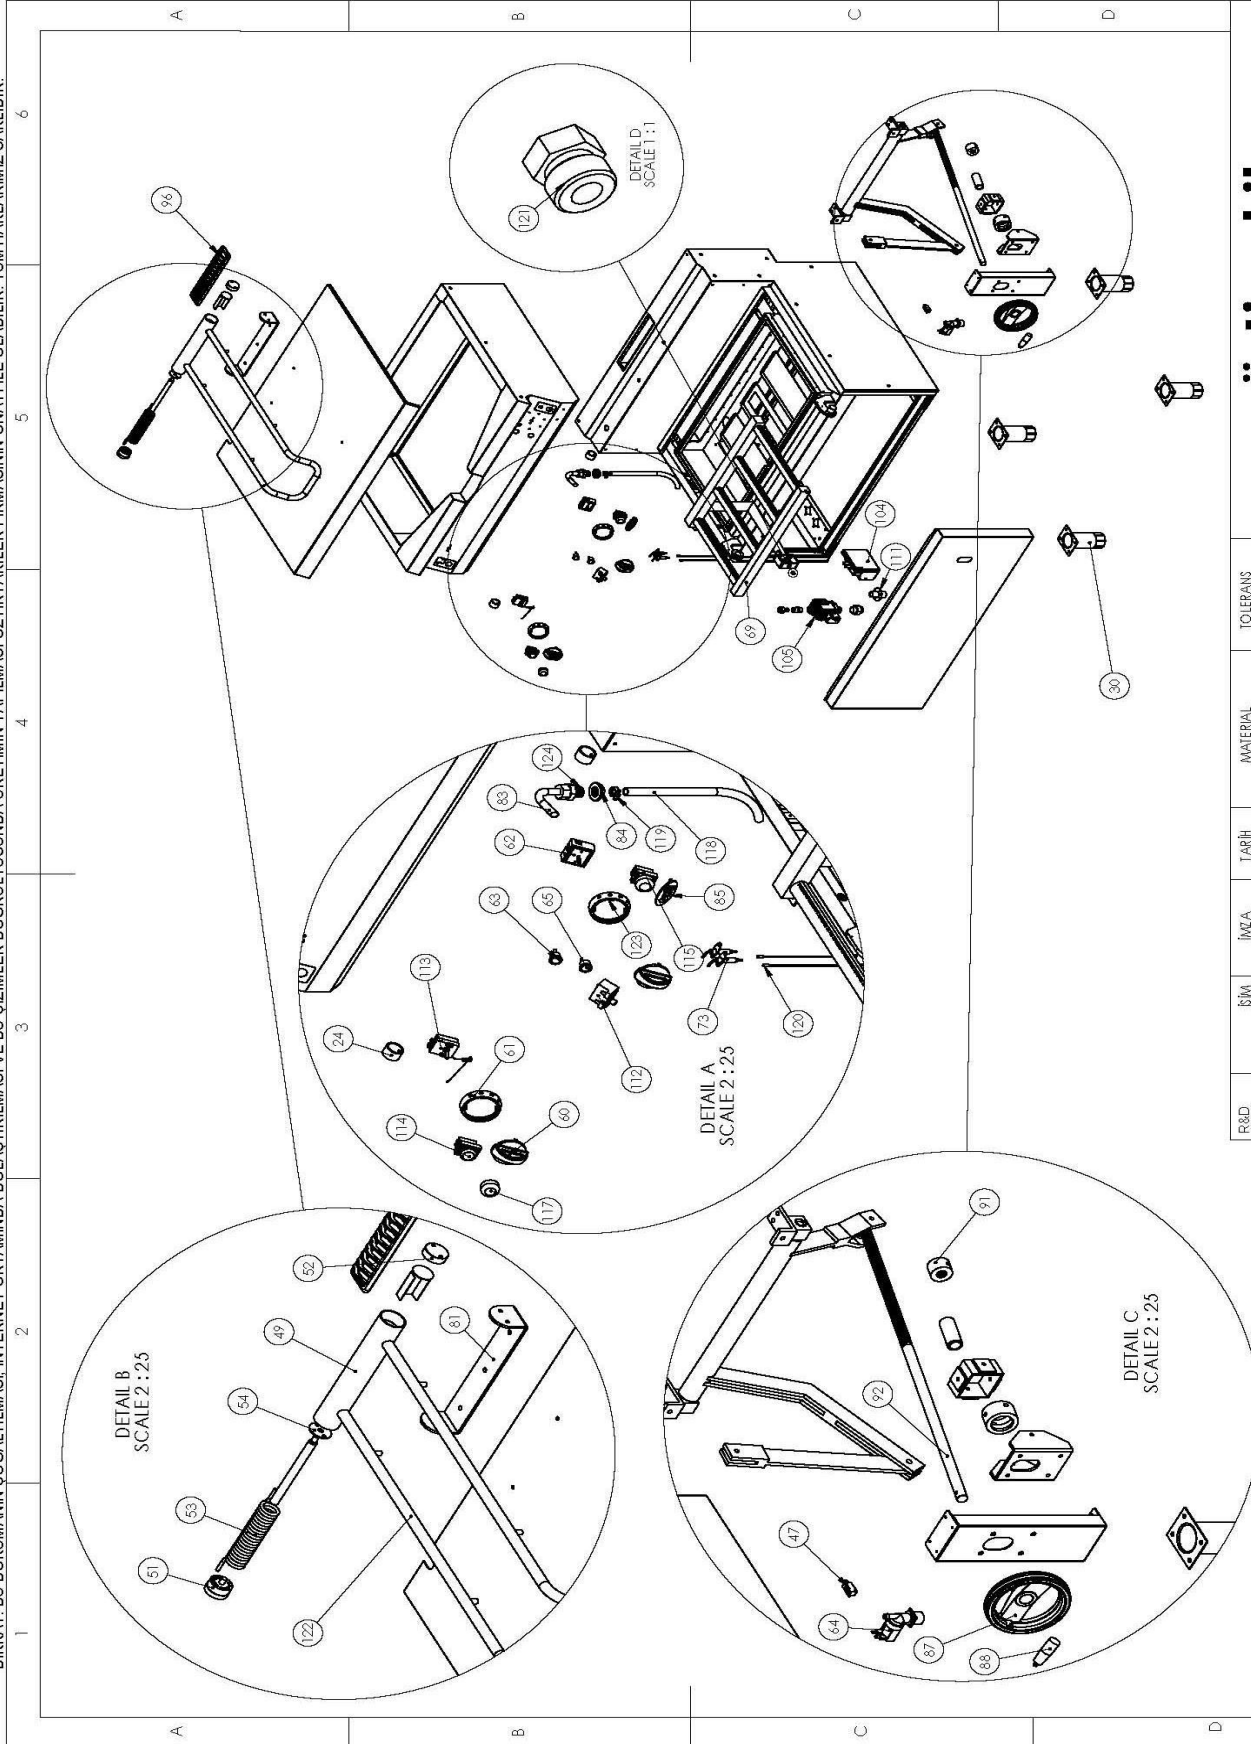

DIKKAT: BU DÖKÜMANIN COĞALTILMASI İNTERNET ORTAMINDA DOLAŞTIRILMASI VE BU ÇİZİMLER DOĞRULTUSUNDA ÜRETİMİN YAPILMASI ÖZTİRYAKILER FİRMANININ ONAYI İLE OLABİLİR. TÜM HAKLARIMIZ SAKLIDIR.

Öztiryakiler

50 LT GAZLI DEVRİLİR TAVA (YENİ MODEL)

RİSD	BİM	İMEÇ	TARİH	MATERYAL	TOLERANSLAR
ŞİZEN	E.BAŞTUĞ		25.04.2011		DIN 71 68
KONTROL	MAHACI		25.04.2011		ORTA
ONAY	MAHACI		25.04.2011		
REVİZYON	REVİZYON	0			
ÖLÇEK	1:100	T. RESİM NO			

ARGE
KONTROLLÜ KOPYA

V13.01

TÜM ÖLÇÜLER mm ÇİNSİNDİR

WARNING: IT IS APPROPRIATE TO MULTIPLY, USE, DISPLAY AT COMPUTER/INTERNET AND PRODUCE THE PRODUCT WITH ITS DRAWINGS WITH THE APPROVAL OF ÖZTİRYAKILER COMPANY. ALL RIGHTS RESERVED.