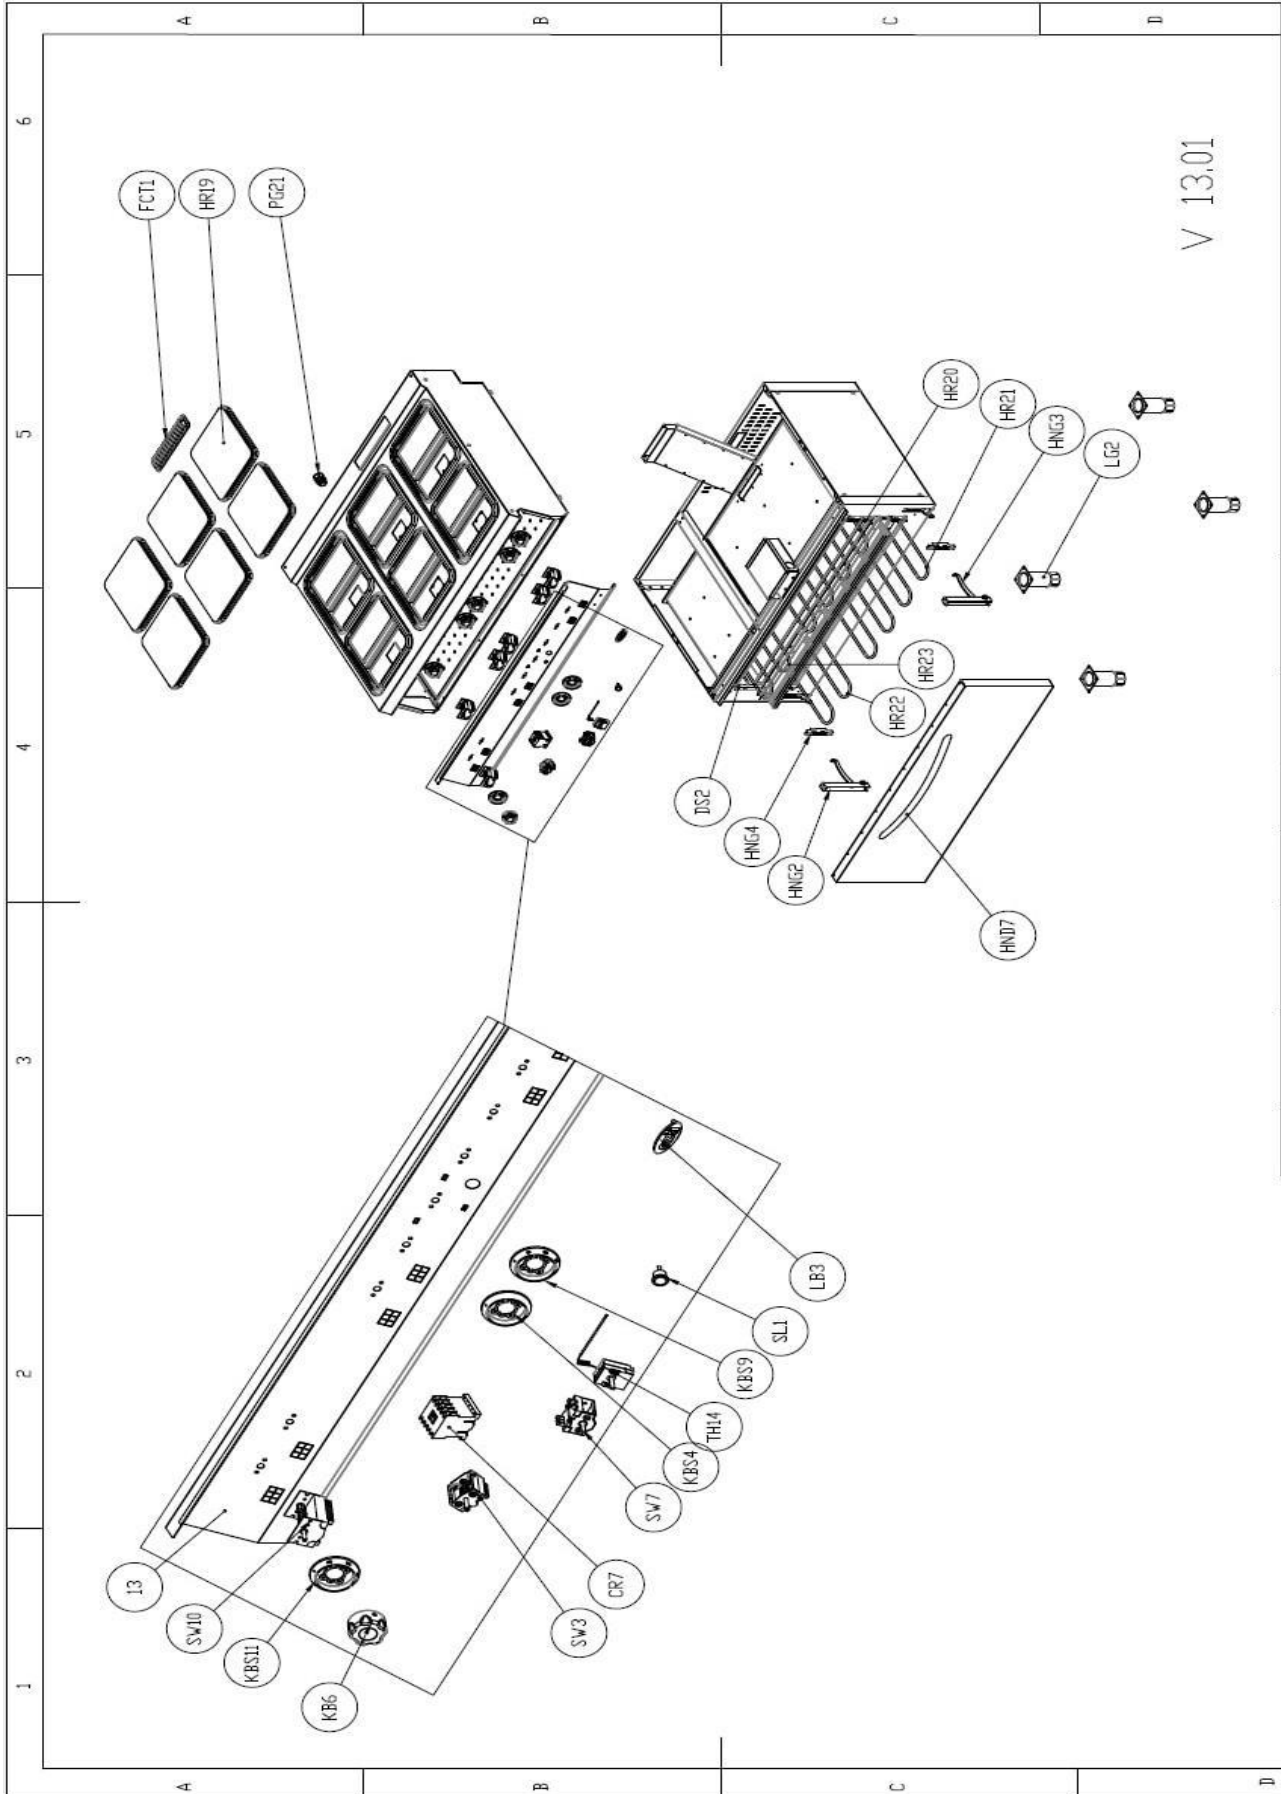

SPARE PART LIST

Spare Part ItemCode	Item name.	PictureId	Price.	Curr.
2865.N20.12000290.4.10	FRONT PANEL FOR 12090 ELECTRICAL RANGE	13		
6230.00014.31	CONTACTOR 220V 4KW	CR7		
6020.00003.09	SILICONE 120'S STATIC OVEN DOOR GASKET	DS2		
6260.00058.96	FLUE COVER CAST IRON WITH CERAMIC ENAMEL COATED FOR ALL 700&900	FCT1		
6260.00010.34	OVEN DOOR HANDLE 538mm L 15x32mm CHROM COATED	HND7		
6201.00007.05	HINGE FOR STATIC GAS OVEN DOOR-RIGHT 700-900	HNG2		
6201.00007.06	HINGE FOR STATIC GAS OVEN DOOR-LEFT	HNG3		
6201.00007.07	HINGE BALANCER FOR STATIC GAS OVEN DOOR 700-900	HNG4		
6246.00014.00	HOT PLATE 4 Kw 230 V 30x30 SQUARE	HR19		
6246.00025.18	HEATING ELEMENT 3700 W 230 V FOR 80'S STATIC OVEN	HR20		
6246.00025.17	HEATING ELEMENT 2300 W 230 V FOR 80'S STATIC OVEN	HR21		
6246.00025.19	HEATING ELEMENT 1825 W 230 V FOR 120'S STATIC OVEN	HR22		
6246.00025.20	HEATING ELEMENT 1135 W 230 V FOR 120'S STATIC OVEN	HR23		
6260.090450.55CS	DUGME VOLANI METAL KROM KAPLI 90-450 SERIGRAFI BASKILI	KBS11		
6260.00015.63C	DUGME METAL INSERTSUZ-KROM KAPLI	KBS4		
6260.00015.600	METAL BUTTON PLASTIC HUB	KBS4		
6260.OKBASKI.55CS	KNOB METAL CHROME COATED	KBS4		
6260.050300.55CS	DUGME VOLANI METAL KROM KAPLI 50-300 SERIGRAFI BASKILI	KBS9		
2179.09028.01	LABEL FOR FRONT PANEL "ÖZT RYAK LER"	LB3		
6260.00002.10	STAINLESS STEEL LEG 130-150 MM	LG10		
6260.00111.21	OVEN RAIL WIRE 900 SERI	OR1		
6259.00003.10	CABLE GLAND PG 21	PG21		
6254.00005.00	5 POLE SWITCH FOR HOT PLATES	SW10		
6254.00005.04	4 POLE ON-OFF SWITCH	SW3		
6232.00027.09	4 POS. SELECTOR SWITCH RTH C01	SW7		
6234.00001.05	THERMOSTAT 50-300 C MONOPHASE	TH14		
6248.00010.01	ELECTRICAL TERMINAL (GROUNDING)	TRL1		
6248.00011.11	ELECTRICAL TERMINAL AVK 16 BEIGE	TRL2		
6248.00011.15	ELECTRICAL TERMINAL AVK 10 BLUE	TRL3		
6248.00011.00	ELECTRICAL TERMINAL KD-3 495040 BEIGE	TRL7		
6248.00022.00	RAIL FOR TERMINAL ST	TRN1		