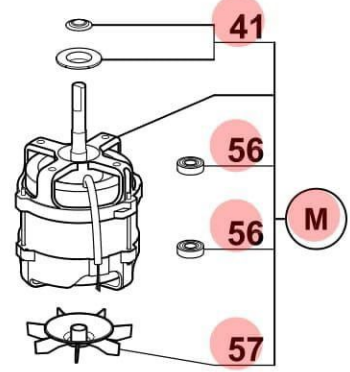

*** N° de série / Serial number**

53	49035	LOCKING WASHER ASSEMBLY
54	59545	SUPPORT ASSEMBLY PCB+WEDGE
55	59619	PC BASE SCREWS ASSY CHC M5X20
56	501270S	BEARING
57	49556	FAN R402A
58	59560	BASE ASSEMBLY PA R402
59	59558	SCREW ASSEMBLY CHC M5X20 TRILOB GALVANIZED STEEL

Index PDF	Référence	Designation commerciale
M	303141S	MOTOR
1	27342	S/STEEL CUTTER ATTACHMENT
2	39741	CUTTER LID ASSEMBLY
3	39740	LID SEAL ASSEMBLY
4	27344	STRAIGHT BL KNIFE
5	104147	BLADE CAP
6	39742	CUTTER BOWL ASSEMBLY
7	39744	BOWL HANDLE ASSEMBLY
8	39743	SAFETY ROD ASSEMBLY
9	39745	LOCKING WASHER ASSEMBLY
10	59614	MOTOR SUPPORT ASSEMBLY R402A
11	501010S	SHAFT SEAL
12	104122S	R401 VENT COVER
13	39764	SWITCH PANEL ASSEMBLY
14	39765	FRONT PLATE
15	117805	SPEED SELECTOR HANDLE
16	117792	COMMUTATOR
17	29379	REED SWITCH ASSEMBLY
18	29441	REED SWITCH ASSEMBLY
19	101921S	CONTROL BOARD
20	402913S 59195	FACEPLATE KEY
21	102911	PCB SUPPORT
22	117703S	PCB LOCKING KEY (X2)
23	104131	PCB PROTECT
24	27346	COARSE SERRATED BL KNIFE

25	27345	FINE SERRATED BL KNIFE
26	59453	SCREW CAP ASSEMBLY (X4)
27	27700	[Spare parts translation not found]
28	117079S	VEGETABLE SLICER LID R302/R402
29	29324	PUSHER ASSEMBLY
31	102022S	CAROT PUSHER
32	102020S	PUSHER GUIDE
33	102016S 39235	VEGETABLE SLICER LID
34	102019	SLING PLATE
35	117092S	Slinger Plate (Reversible)
36	117091S	SLING PLATE HUB
38	29081	LOCKING PLATE ASSEMBLY
39	102600S	CIRCUIT BOARD
40	117809 117809S	CIRCUIT BOARD SUPPORT
41	39270	MOTOR CENTRING RING
42	504282	POWER CORD
43	39112	BASE ASSEMBLY
44	39928	FEET (X4)
45	49033	VEG PREP LID ASSEMBLY
46	29880	VEG. PUSHER ASSEMBLY
47	117452S	HANDLE PUSHER CL50E/GOUR
48	118324S	CL50D ROUND PUSHER
49	49036	PUSHER GUIDE
50	49037	VEG. SLICER LID
51	104964S	[Spare parts translation not found]
52	49034	VEG. SLICER BOWL