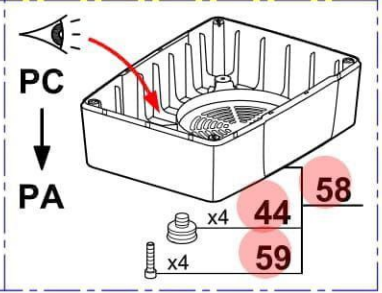

**Pour ancienne cuve
For old bowl**

▲ Cette cuve n'est plus disponible.
 Commander l'index 27, vous recevrez le nouveau coupe-légumes complet.
 This bowl is no more available.
 Order item 27, you will receive the complete new vegetable slicer attachment.

*** N° de série / Serial number**

53	49035	LOCKING WASHER ASSEMBLY
54	59545	SUPPORT ASSEMBLY PCB+WEDGE
55	59619	PC BASE SCREWS ASSY CHC M5X20
56	501270S	BEARING
57	49556	FAN R402A
58	59560	BASE ASSEMBLY PA R402
59	59558	SCREW ASSEMBLY CHC M5X20 TRILOB GALVANIZED STEEL

Index PDF	Référence	Designation commerciale
M	303141S	MOTOR
1	27342	S/STEEL CUTTER ATTACHMENT
2	39741	CUTTER LID ASSEMBLY
3	39740	LID SEAL ASSEMBLY
4	27344	STRAIGHT BL KNIFE
5	104147	BLADE CAP
6	39742	CUTTER BOWL ASSEMBLY
7	39744	BOWL HANDLE ASSEMBLY
8	39743	SAFETY ROD ASSEMBLY
9	39745	LOCKING WASHER ASSEMBLY
10	59614	MOTOR SUPPORT ASSEMBLY R402A
11	501010S	SHAFT SEAL
12	104122S	R401 VENT COVER
13	39764	SWITCH PANEL ASSEMBLY
14	39765	FRONT PLATE
15	117805	SPEED SELECTOR HANDLE
16	117792	COMMUTATOR
17	29379	REED SWITCH ASSEMBLY
18	29441	REED SWITCH ASSEMBLY
19	101921S	CONTROL BOARD
20	402913S 59195	FACEPLATE KEY
21	102911	PCB SUPPORT
22	117703S	PCB LOCKING KEY (X2)
23	104131	PCB PROTECT
24	27346	COARSE SERRATED BL KNIFE