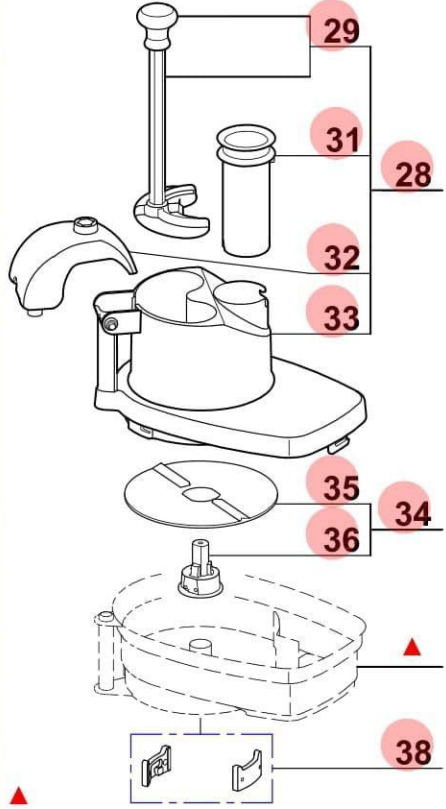

**Pour ancienne cuve
For old bowl**

▲ Cette cuve n'est plus disponible.
 Commander l'index 27, vous recevrez le nouveau coupe-légumes complet.
 This bowl is no more available.
 Order item 27, you will receive the complete new vegetable slicer attachment.

*** N° de série / Serial number**

53	49035	LOCKING WASHER ASSEMBLY
54	59545	SUPPORT ASSEMBLY PCB+WEDGE
55	59619	PC BASE SCREWS ASSY CHC M5X20
56	501270S	BEARING
57	49556	FAN R402A
58	59560	BASE ASSEMBLY PA R402
59	59558	SCREW ASSEMBLY CHC M5X20 TRILOB GALVANIZED STEEL

Index PDF	Référence	Designation commerciale
M	303141S	MOTOR
1	27342	S/STEEL CUTTER ATTACHMENT
2	39741	CUTTER LID ASSEMBLY
3	39740	LID SEAL ASSEMBLY
4	27344	STRAIGHT BL KNIFE
5	104147	BLADE CAP
6	39742	CUTTER BOWL ASSEMBLY
7	39744	BOWL HANDLE ASSEMBLY
8	39743	SAFETY ROD ASSEMBLY
9	39745	LOCKING WASHER ASSEMBLY
10	59614	MOTOR SUPPORT ASSEMBLY R402A
11	501010S	SHAFT SEAL
12	104122S	R401 VENT COVER
13	39764	SWITCH PANEL ASSEMBLY
14	39765	FRONT PLATE
15	117805	SPEED SELECTOR HANDLE
16	117792	COMMUTATOR
17	29379	REED SWITCH ASSEMBLY
18	29441	REED SWITCH ASSEMBLY
19	101921S	CONTROL BOARD
20	402913S 59195	FACEPLATE KEY
21	102911	PCB SUPPORT
22	117703S	PCB LOCKING KEY (X2)
23	104131	PCB PROTECT
24	27346	COARSE SERRATED BL KNIFE