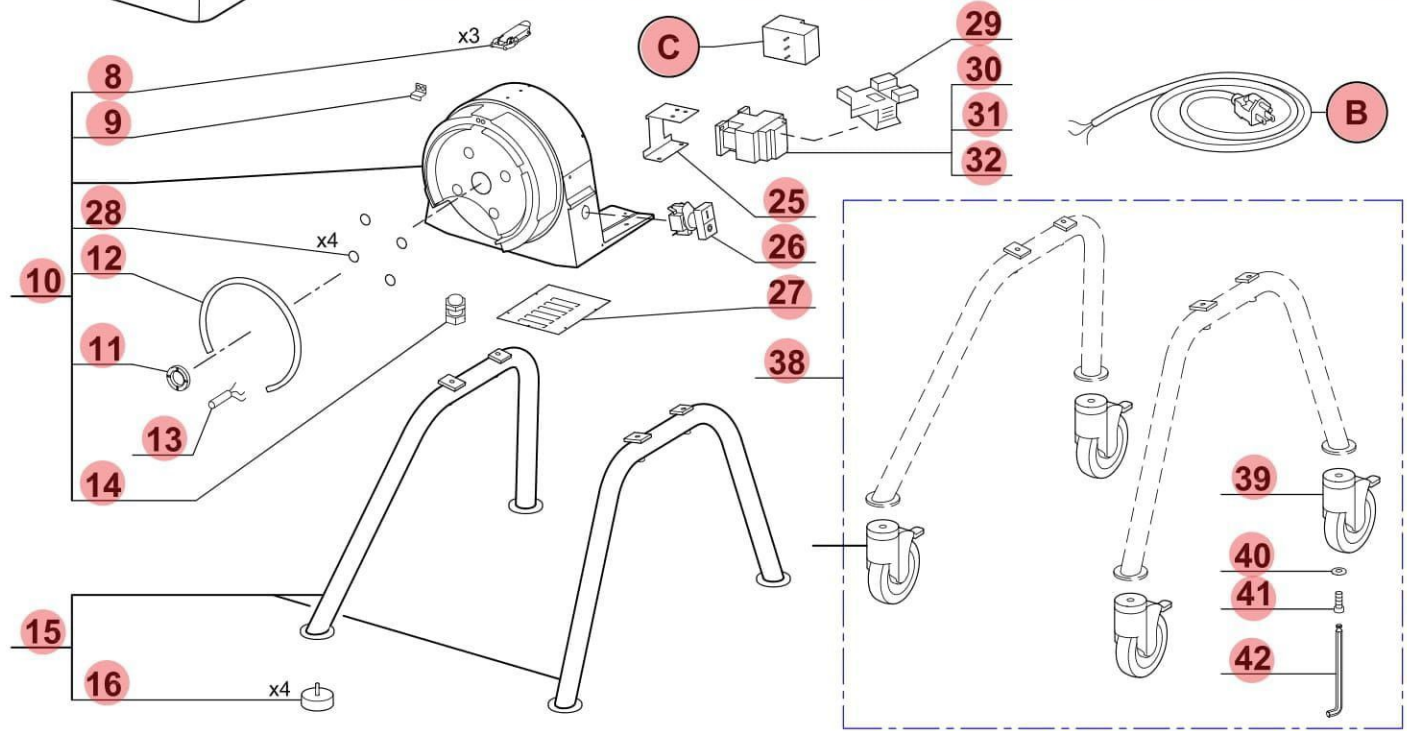

Index PDF	Référence	Designation commerciale
A	404080	[Spare parts translation not found]
B	503978	POWER CORD
C Type D29 s/n495	507256	OVERLOAD RELAY LRD 10 TESYS
M1 Type D29 s/n495	39493	MOTOR
M2 TypeD32 s/n032	29143	MOTOR ASSEMBLY
X	600087S	CONDO ASSEMBLY 100ÁF 250V
Y1 Type D29 s/n 495 504127 504127S	504127	RELAY
Y2 Type D32 s/n 032 5140320	5140320	[Spare parts translation not found]
Z	502473 502473S	CAPACITOR
1	59017	COMPLETE TOOL
2	59548	SCRAPER FIXING ASSEMBLY C120/C200
3	59549	SCRAPER ASSEMBLY C120/C200 (Qty=2)
4	39495	KNURLED KNOB C120
5	141790S	C120/200 HOPPER
6	141780S 141780	[Spare parts translation not found]
7	508080S 508080	[Spare parts translation not found]
8	507683S 507683	[Spare parts translation not found]
9	121836S 121836	[Spare parts translation not found]
10	29134	MOTOR SUPPORT ASSEMBLY
11	507694S 507694	[Spare parts translation not found]

35	504240S	BALL BEARING 6005 2RS
36	502678S	BEARING 6205
37	59664	[Spare parts translation not found]
38	57036	FRONT NAME PLATE
39	39320	BRAKE ROLLER D100
40	203014S	[Spare parts translation not found]
41	204370S	[Spare parts translation not found]
42	118703S	[Spare parts translation not found]