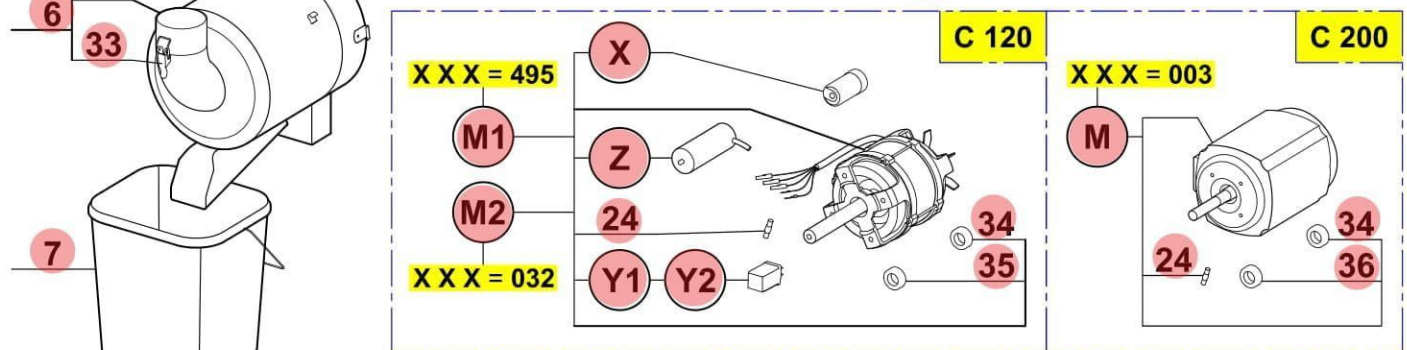

Index PDF	Référence	Designation commerciale
A	404080	[Spare parts translation not found]
B	503978	POWER CORD
C Type D29 s/n495	507256	OVERLOAD RELAY LRD 10 TESYS
M1 Type D29 s/n495	39493	MOTOR
M2 TypeD32 s/n032	29143	MOTOR ASSEMBLY
X	600087S	CONDO ASSEMBLY 100ÁF 250V
Y1 Type D29 s/n 495 504127 504127S	504127	RELAY
Y2 Type D32 s/n 032 5140320	5140320	[Spare parts translation not found]
Z	502473 502473S	CAPACITOR
1	59017	COMPLETE TOOL
2	59548	SCRAPER FIXING ASSEMBLY C120/C200
3	59549	SCRAPER ASSEMBLY C120/C200 (Qty=2)
4	39495	KNURLED KNOB C120
5	141790S	C120/200 HOPPER
6	141780S 141780	[Spare parts translation not found]
7	508080S 508080	[Spare parts translation not found]
8	507683S 507683	[Spare parts translation not found]
9	121836S 121836	[Spare parts translation not found]
10	29134	MOTOR SUPPORT ASSEMBLY
11	507694S 507694	[Spare parts translation not found]