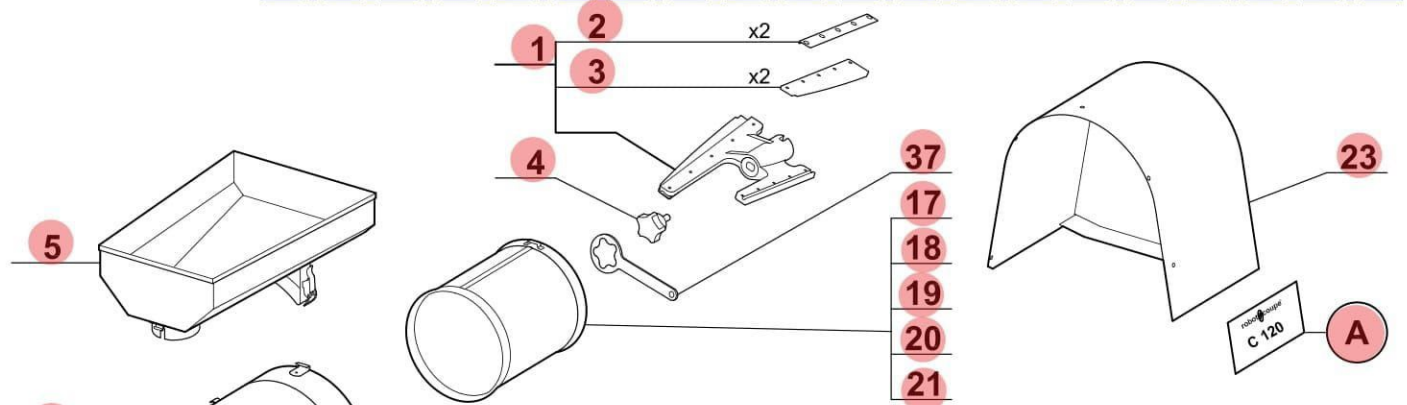

Index PDF	Référence	Designation commerciale
A	404080	[Spare parts translation not found]
B	503978	POWER CORD
C Type D29 s/n495	507256	OVERLOAD RELAY LRD 10 TESYS
M1 Type D29 s/n495	39493	MOTOR
M2 TypeD32 s/n032	29143	MOTOR ASSEMBLY
X	600087S	CONDO ASSEMBLY 100ÁF 250V
Y1 Type D29 s/n 495 504127 504127S	504127	RELAY
Y2 Type D32 s/n 032 5140320	5140320	[Spare parts translation not found]
Z	502473 502473S	CAPACITOR
1	59017	COMPLETE TOOL
2	59548	SCRAPER FIXING ASSEMBLY C120/C200
3	59549	SCRAPER ASSEMBLY C120/C200 (Qty=2)
4	39495	KNURLED KNOB C120
5	141790S	C120/200 HOPPER
6	141780S 141780	[Spare parts translation not found]
7	508080S 508080	[Spare parts translation not found]
8	507683S 507683	[Spare parts translation not found]
9	121836S 121836	[Spare parts translation not found]
10	29134	MOTOR SUPPORT ASSEMBLY
11	507694S 507694	[Spare parts translation not found]