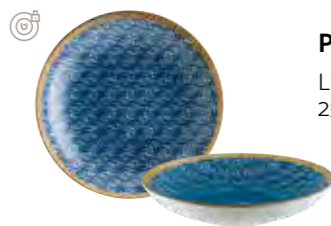

Pasta Plate

LPNBML25CK x6
25 cm 1300 cc