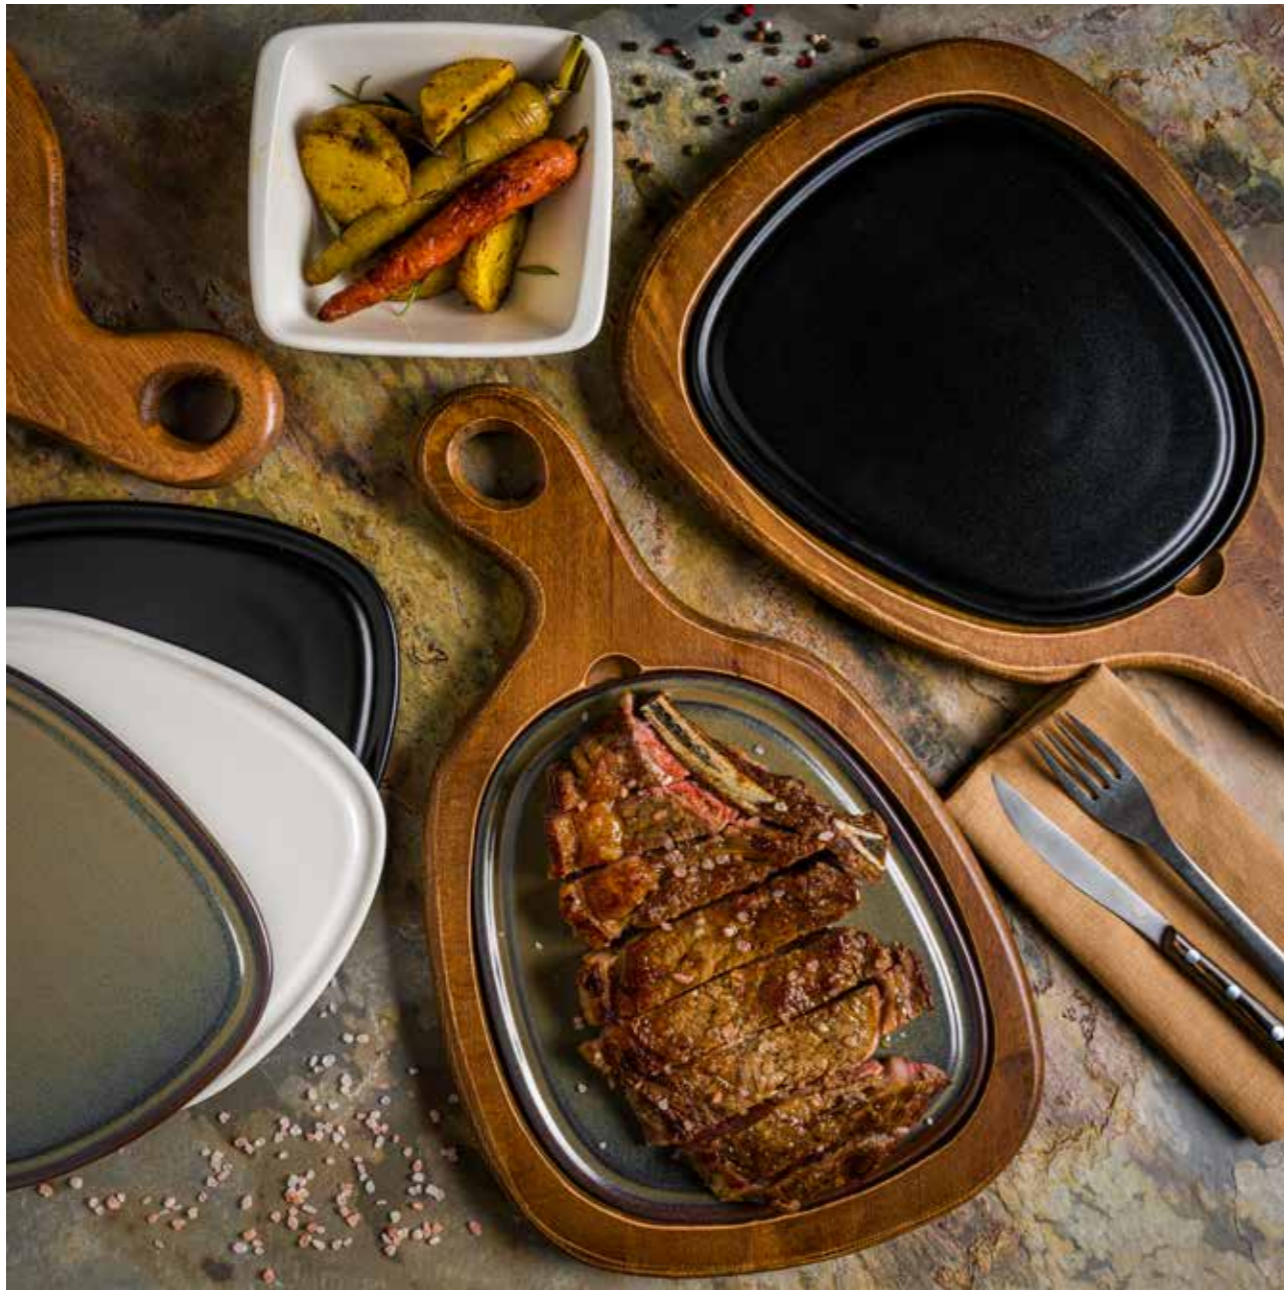

Piuma

Combining warm touch of wood with porcelain's pure and clean texture, Bonna brings an innovative and stylish touch to steak and cheese presentations with PIUMA Collection. Inspired by the goose feathers' unique dirt-repellent structure, Piuma offers ease in usage and cleaning with its separatable wood and ceramic pieces designed for a seamless fit.

Visit this collection
online
to share

Edge Chip Warranty

Stackable

New Product

Steak Board

WDPIU25DZ
42 x 25,5 x 2,5 cm

x6

Piuma Flat Plate

PIU25DZ
24,5 x 20,5 cm

x6

Piuma Flat Plate

NOTPIU25DZ
24,5 x 20,5 cm

x6

x6