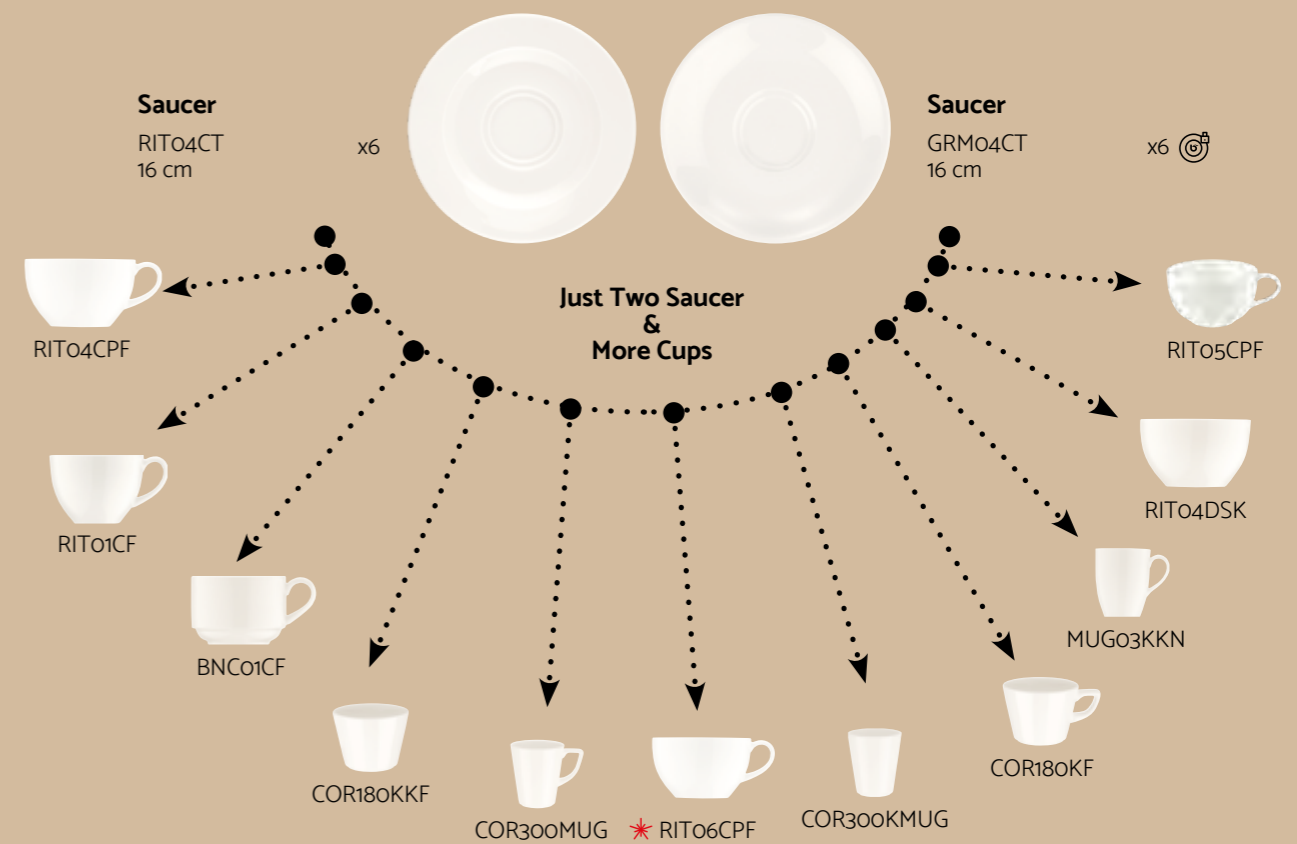

Core Mug
 COR300KMUG x24
 300 cc

Banquet Mug
 * BNC300MUG x12 ☰
 300 cc

Mugs

The Mugs Collection stands out with its elegant design and durable porcelain material. Ideal for the Horeca sector, this collection includes soft beverage mugs in various sizes and stylish forms. Combining aesthetics with practicality, it offers an easy-to-clean and long-lasting experience.