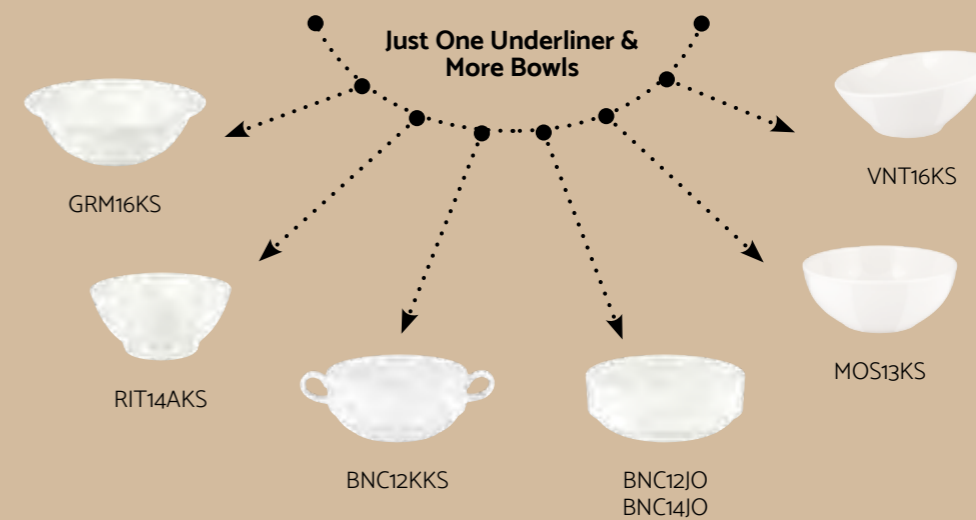

Stackable Bowl

- BNC12JO 12 cm 350 cc x12
- BNC14JO 14 cm 500 cc x12

Bowl Underliner

- GRM19KKT 19 cm x12

Just One Underliner & More Bowls

Our new 19 cm underliner suits with seven different bowls that meet every volume and style needs of chefs.

This multipurpose underliner is also a great alternative to be used as a degustation or dessert plate with a stylish coupé center niche.

Iris White

Though some presentations appeal to five senses, the pleasure always starts with the sight. Using the plate as your canvas, draw all the attention to your presentation with Iris White. The collection is designed for chefs who draw a colorful and textured route to the pleasure of savours...

Visit this collection online to share

Edge Chip Warranty

Stackable

New Product

Flat Plate

- IRSWHGRM17DZ x12
17 cm
- IRSWHGRM19DZ x12
19 cm
- IRSWHGRM21DZ x12
21 cm
- IRSWHGRM23DZ x12
23 cm
- IRSWHGRM25DZ x12
25 cm
- IRSWHGRM27DZ x12
27 cm
- IRSWHGRM30DZ x6
30 cm