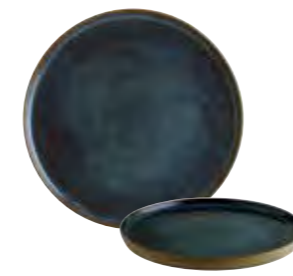

Visit this collection
online
to share

Edge Chip Warranty

Stackable

New Product

Flate Plate
SPEOCHYG22DZ x6
22 cm
*SPEOCHYG25DZ x6
25 cm
SPEOCHYG28DZ x6
28 cm

Deep Plate
SPEOCBLM23CK x6
23 cm 1000 cc

Bowl
SPEOCHYG14KS x12
14 cm