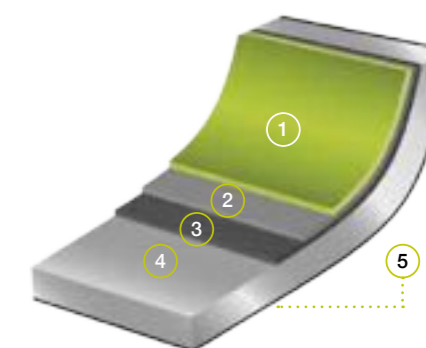

Non-deformable cast aluminum cookware, with Teflon™ Innovations, the latest generation super resistant three-layer non-stick coating, PFOA free. The characteristics of stainless steel diffuser base increase heat absorption, with a 20% reduction in the time to reach the cooking temperature and in energy consumption (Save Energy System).

Características técnicas

- Gran antiadherencia y sin PFOA
- Cocina con poco aceite
- Sistema de ahorro energético Full Induction
- Máximo rendimiento del calor
- Fondo de gran espesor
- Mango ergonómico para un agarre perfecto
- Tapa de cristal templado
- Apta para todo tipo de cocinas, incluida inducción
- Fácil limpieza interior y exterior
- Apta para lavavajillas

Technical features

- Excellent non-stick properties and PFOA free
- Fat free cooking
- Full Induction Energy Saving System
- Maximum heat output
- Very thick base
- Ergonomic handle for a perfect hold
- Tempered glass lid
- Suitable for all kind of cooktops, including induction
- Easy inside and outside cleaning
- Dishwasher safe

1. Capa de máxima antiadherencia sin PFOA
  Maximum non-stick layer PFOA free
2. Capa intermedia de refuerzo
  Reinforced midcoat
3. Capa de anclaje y refuerzo con mineral duro
  Hard mineral fixing layer reinforcement
4. Fundición de aluminio indeformable
  Undeformable cast aluminum
5. Capa antiadherente externa
  Non-stick outside coating

Una colección ideal para el día a día en tu cocina
Ideal collection for daily use in your kitchen