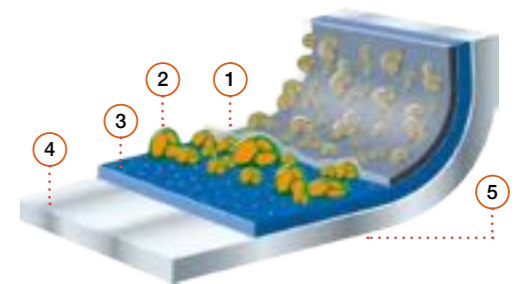

Technical features

- Great non-stickness and PFOA free
- Extraordinary scratch resistance
- Full Induction energy saving system
- Very thick base
- Removable tempered glass lid with valvule and anti-impact silicone ring
- Maximum heat output
- Fat free cooking
- Cookware suitable for the oven (without lid) up to 220°C
- Suitable for all kind of cooktops, including induction
- Easy inside and outside cleaning