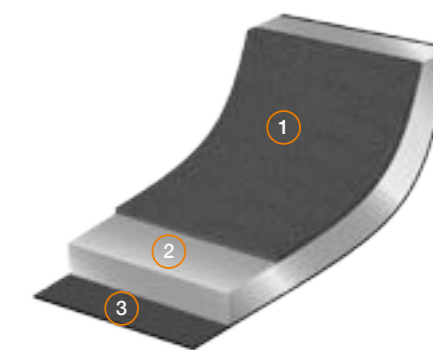

Elegantly designed cast iron grills with satin black interior and glossy black exterior enamel, easy to clean. Its high heat retention capacity allows cooking over low heat and saves energy. High temperature can be reached on the cooking surface, allowing to cook even at medium power. They can be used with any heat source, including induction, and in all types of ovens.

Características técnicas

- Parrilla de hierro fundido esmaltado indeformable
- Gran resistencia y durabilidad exterior e interior
- Este producto no lleva antiadherente, es perfecto para sellar carnes, verduras y mariscos, pero no para pescados.
- Apta para todo tipo de cocinas, incluida inducción
- Apta para su uso en horno hasta 250° C
- Alta capacidad de acumulación y retención del calor
- Máximo mantenimiento del calor
- Fácil limpieza interior y exterior
- Incluye asas de silicona desmontables y termo resistentes
- Perfecta para asados y carnes

Technical features

- *Non-deformable enamelled cast iron pan*
- *High resistance and durability inside and out*
- *This product does not have a non-stick coating, it's perfect for searing meat, vegetables and seafood but not for fish.*
- *Suitable for all types of cooktops, including induction*
- *Oven-proof up to 250°C*
- *Superior heat absorption and retention*
- *Maximum heat maintenance*
- *Easy to clean inside and outside*
- *Includes removable and heat-resistant silicon handles*
- *Perfect for roasts and meat*

- 1 Interior de esmalte negro satinado
  Satin black enamel interior
- 2 Parrilla de hierro fundido esmaltado indeformable
  Non-deformable enamelled cast iron pan
- 3 Esmaltado exterior brillante
  Bright enamel exterior