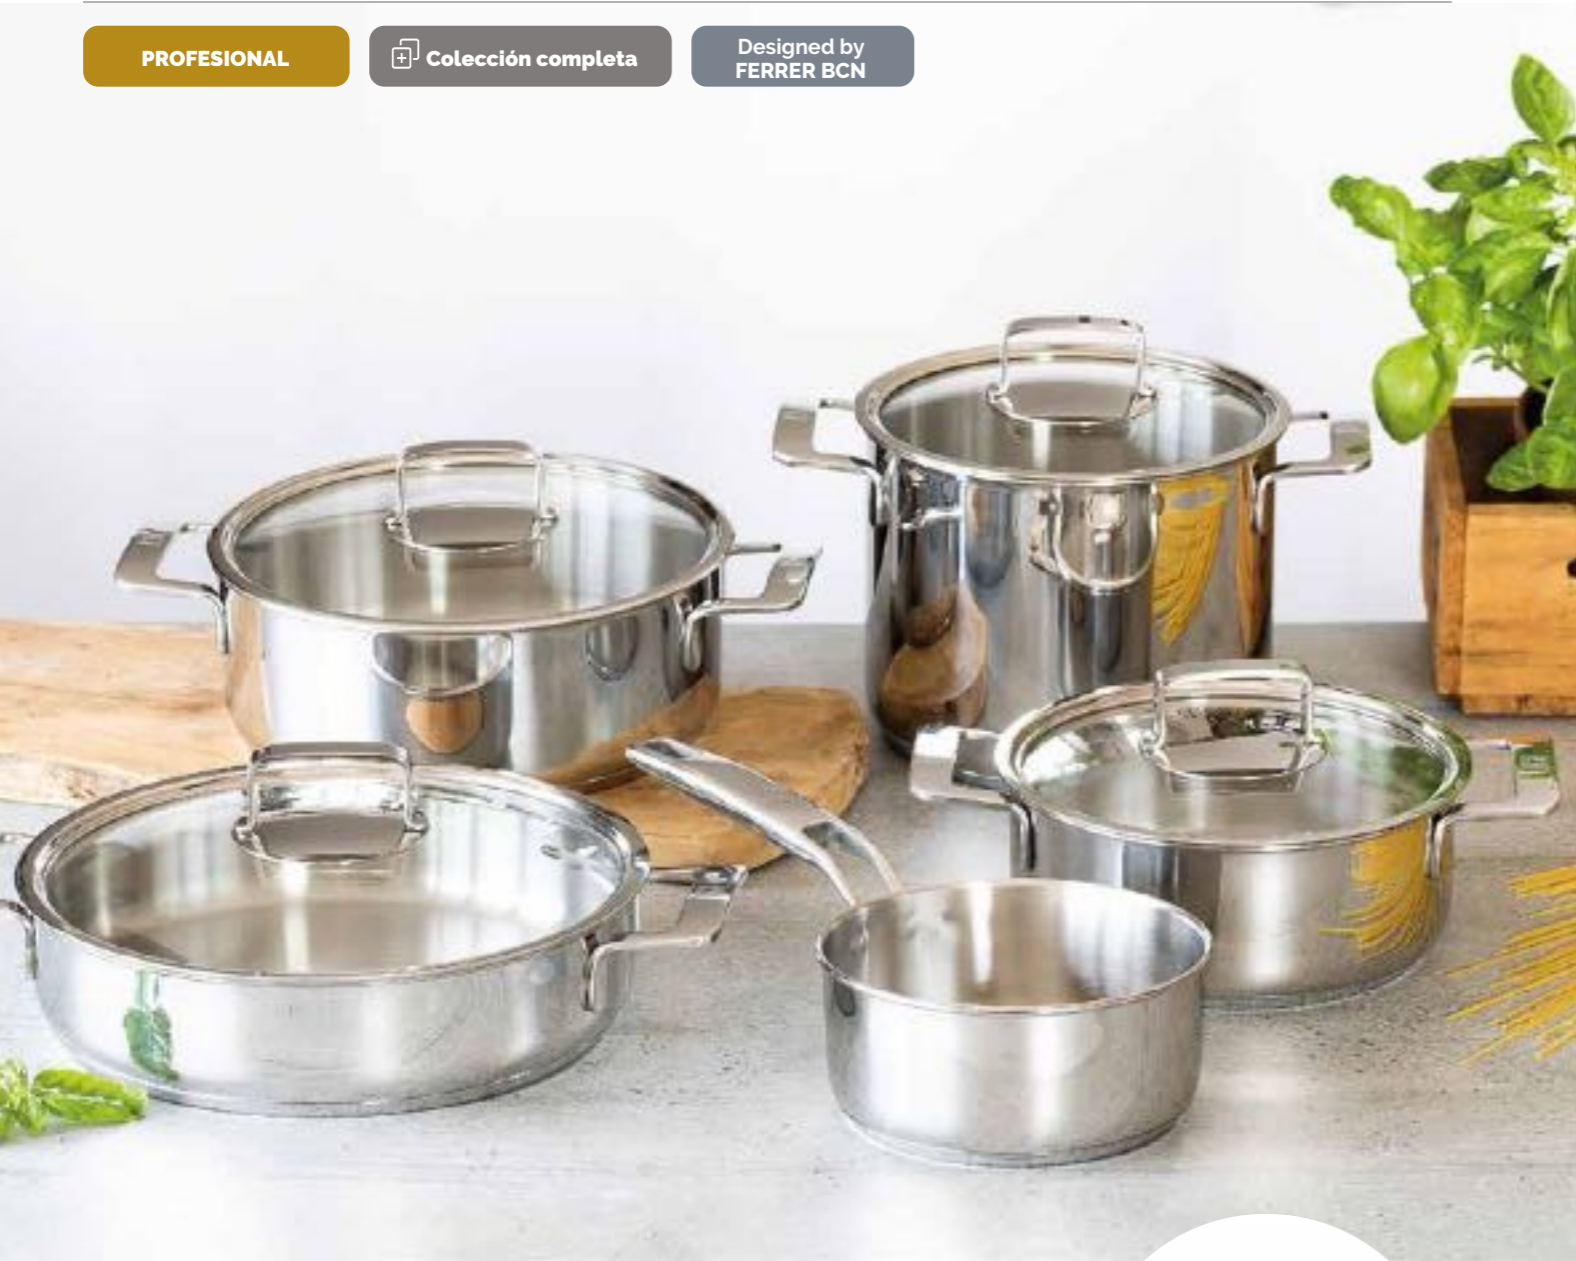

Signature

BATERIA DE COCINA
COOKWARE

ACERO
INOXIDABLE 18/10
Stainless steel

5-5'5
mm

FULL INDUCTION

ACERO
INOXIDABLE
18/10
STAINLESS
STEEL

TAPA DE VIDRIO
GLASS LID

PROFESIONAL

Colección completa

Designed by
FERRER BCN