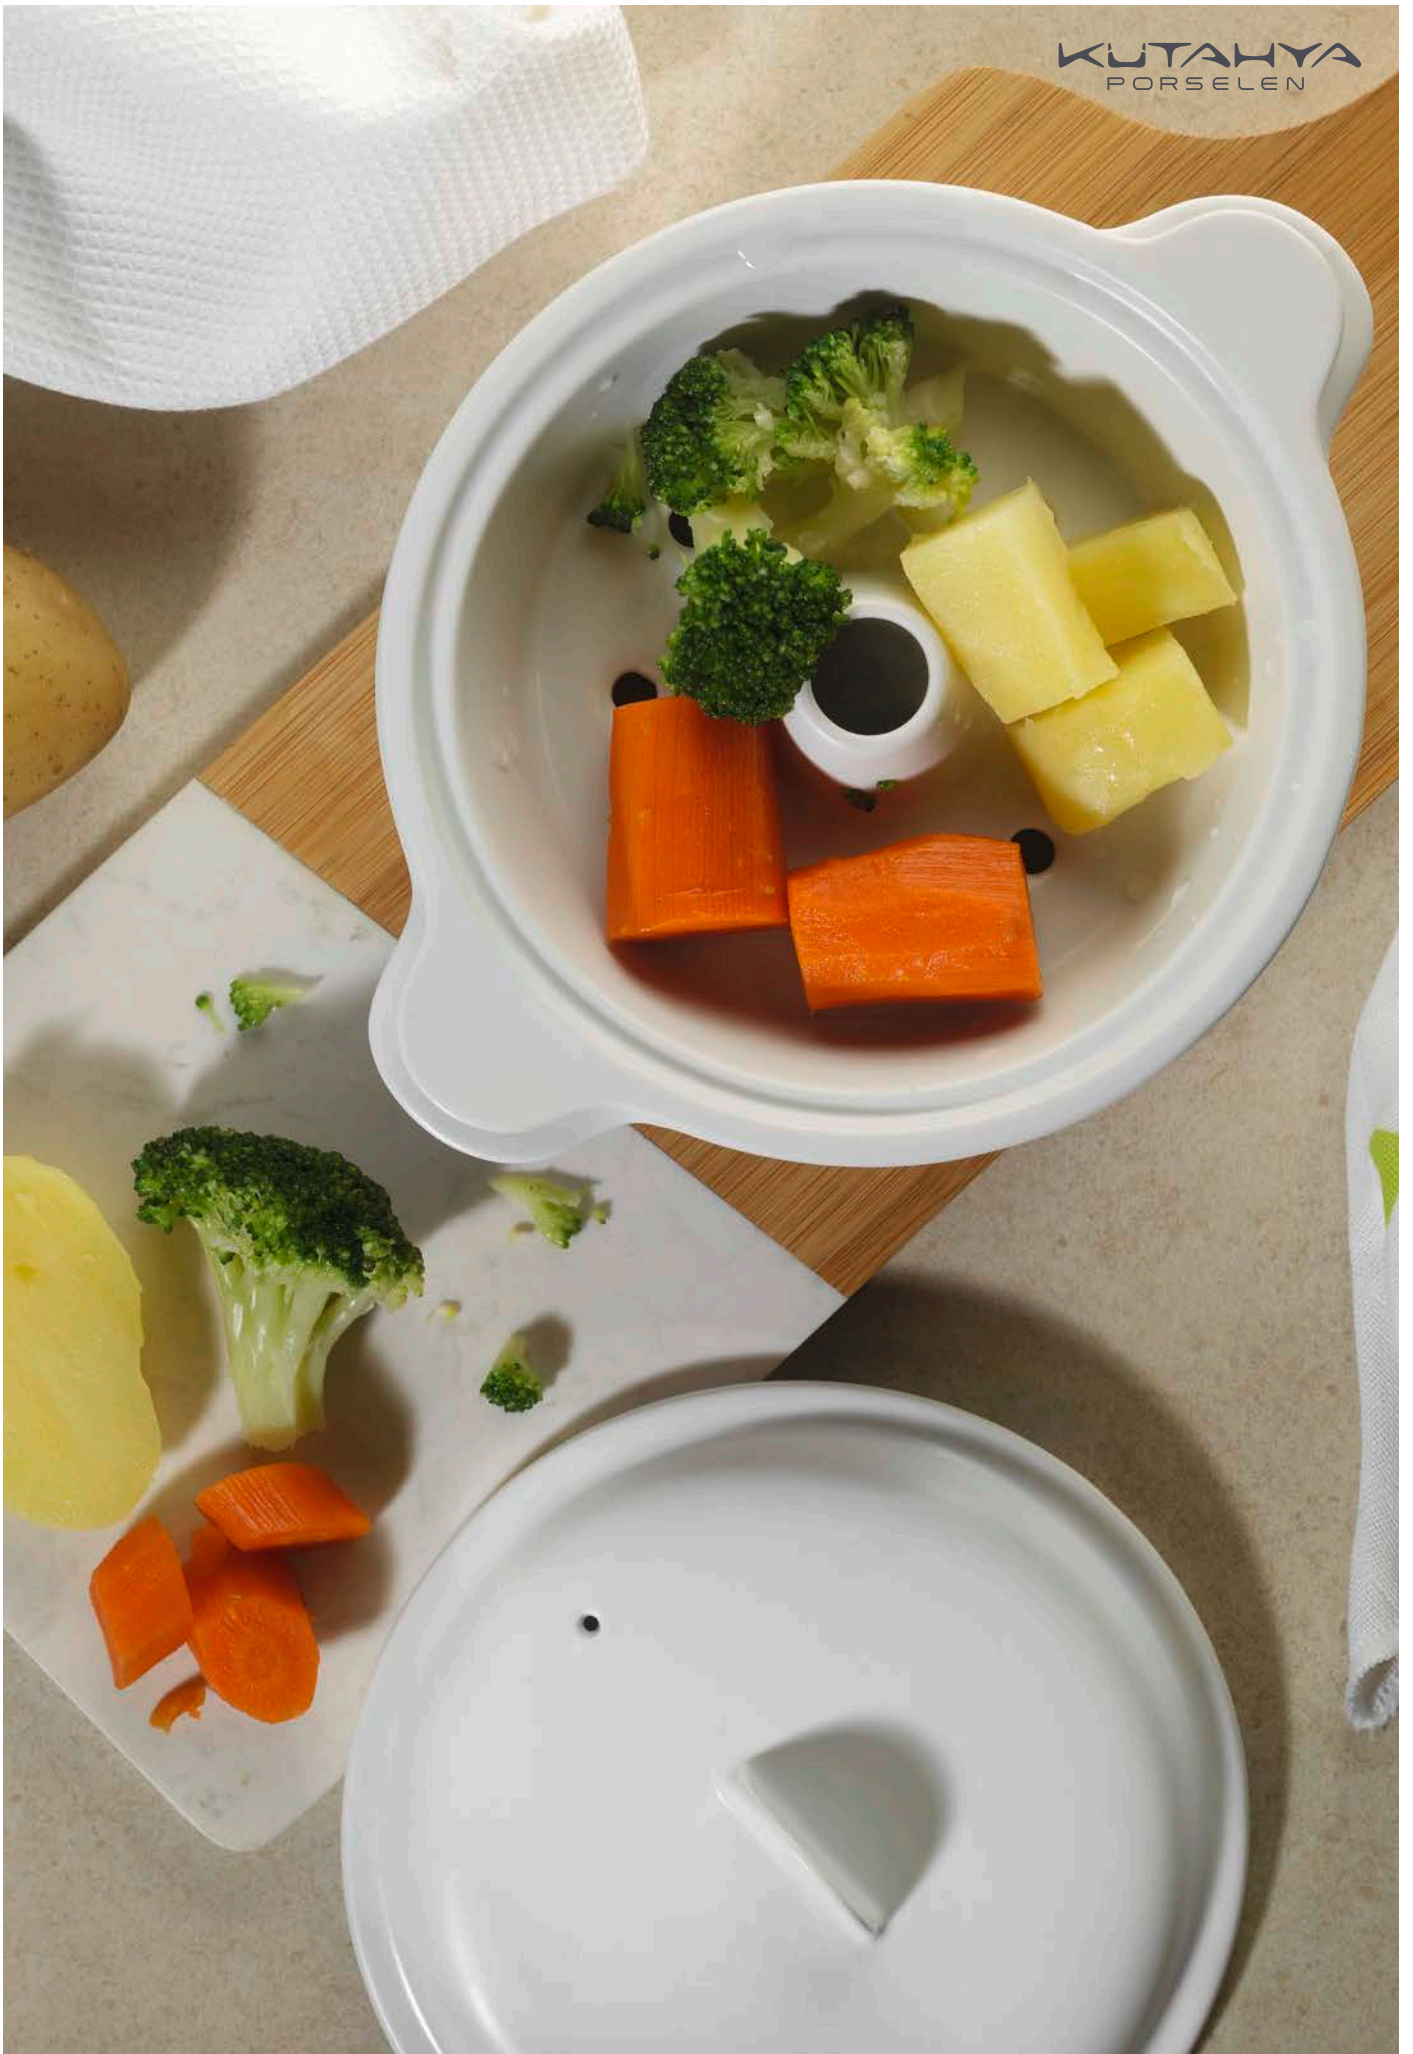

MAM01KMG00
H: 3,39 cm V: 110 cc

MAM04MT00
4 Parça Set / 4 piece Sets

KUTAHYA
PORSELEN

mammi

The image shows three white ceramic plates stacked on top of each other, viewed from a high angle. The plates are slightly offset, creating a sense of depth. They rest on a light-colored, textured surface, possibly a tablecloth or countertop. The lighting is soft, highlighting the smooth, glossy finish of the plates.