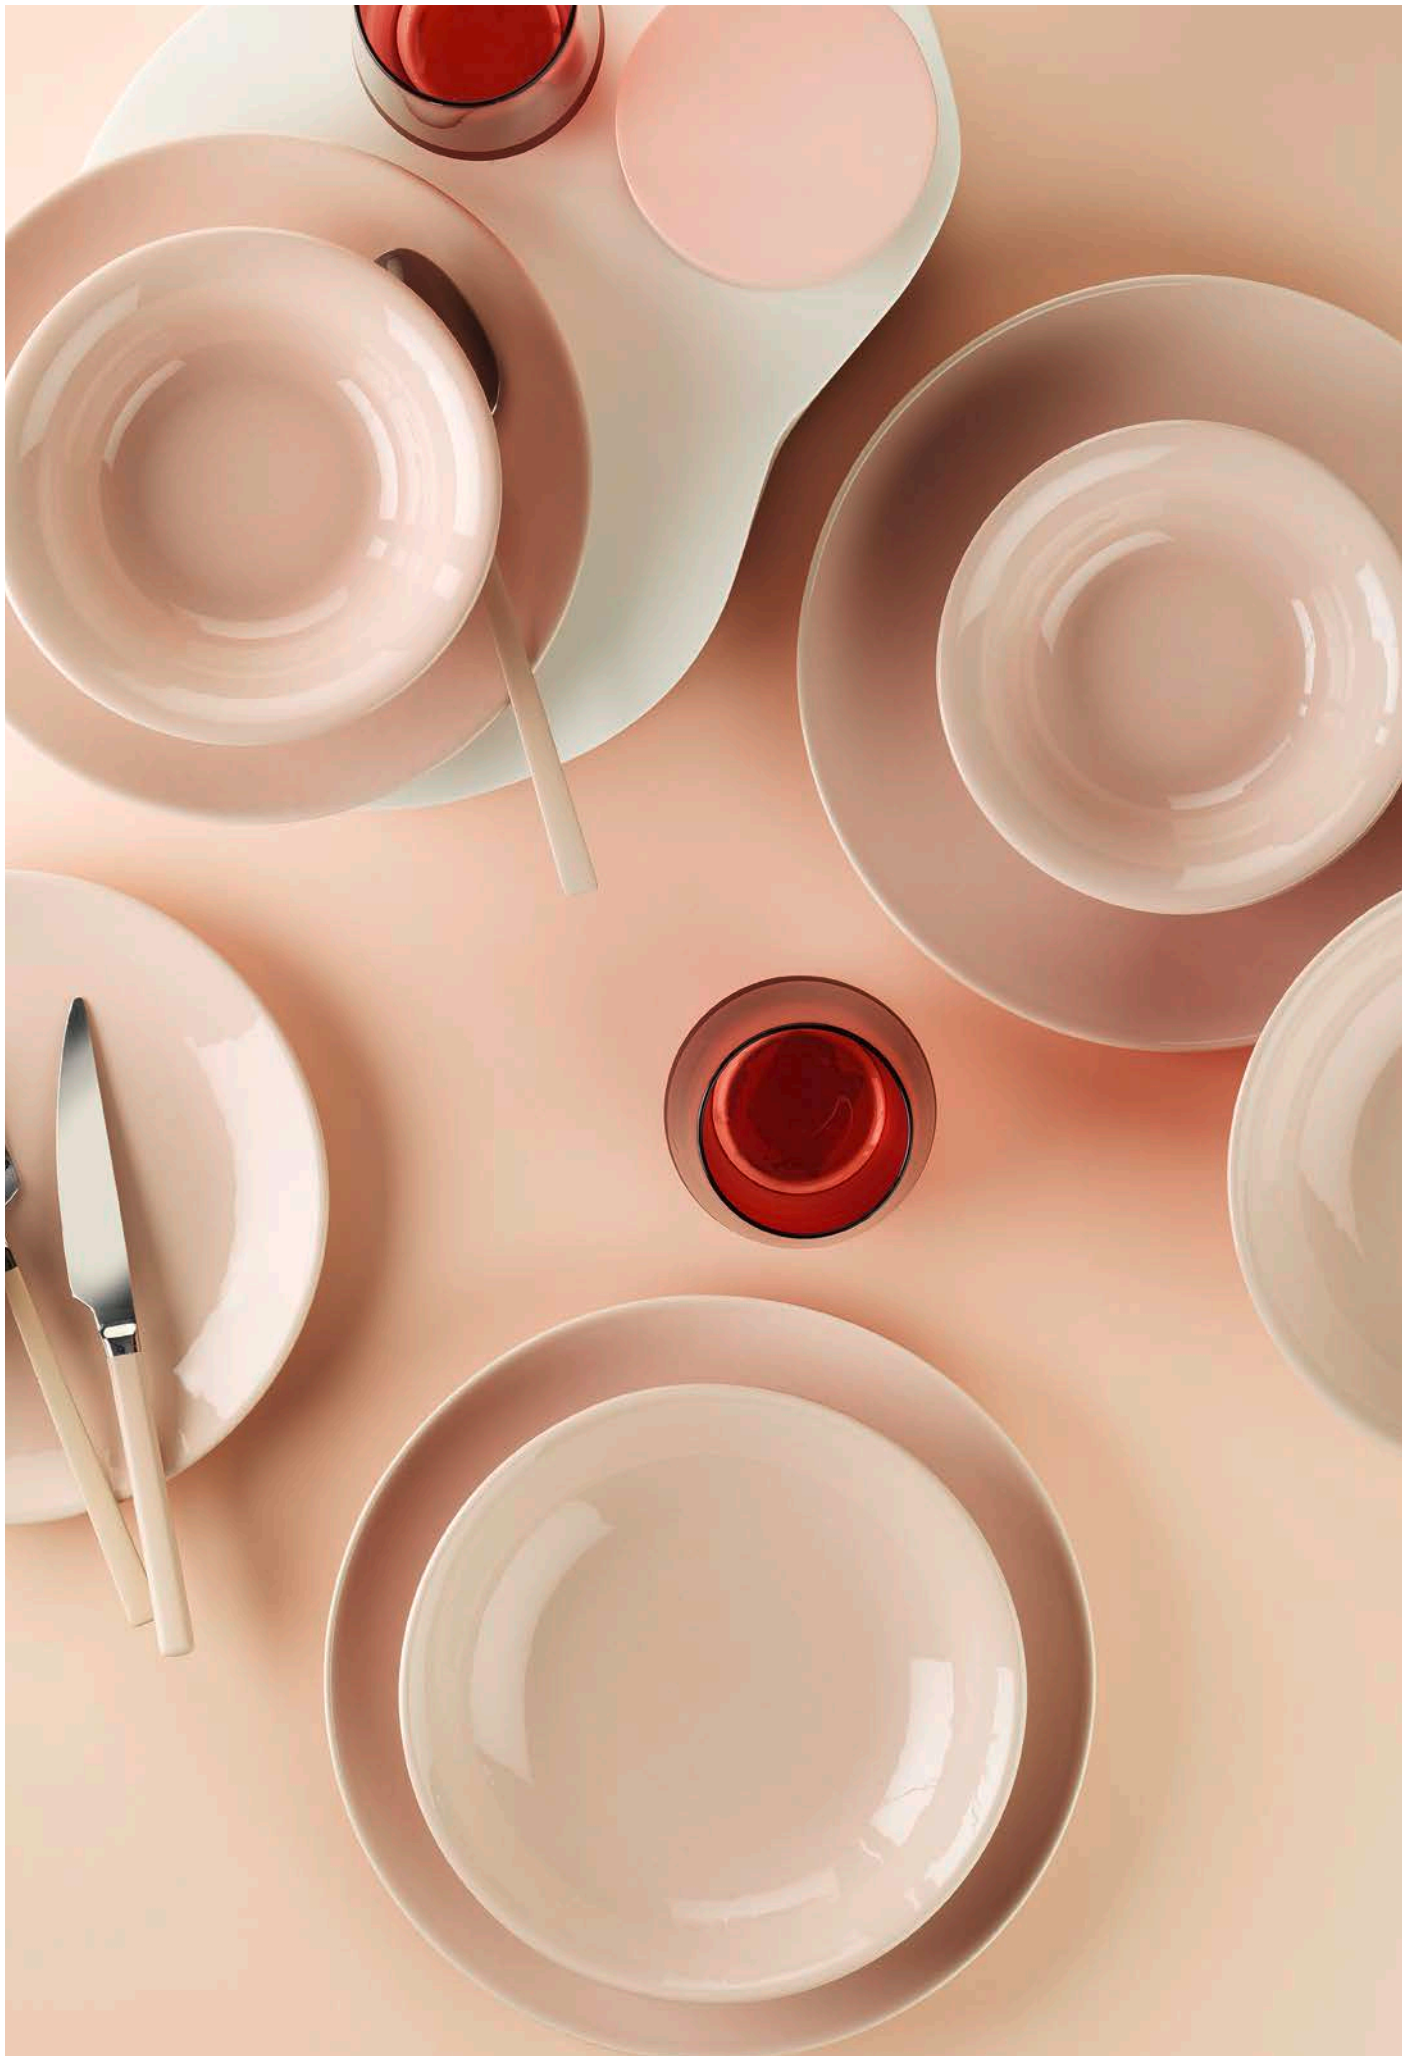

A close-up photograph of a stack of white ceramic plates. The top plate is the primary focus, showing its smooth, glossy surface and a subtle, concentric circular pattern. The word "Floransa" is printed in a white, serif font in the center of the plate. The background is a solid, muted brown color. In the bottom right corner, a small portion of a dark, possibly glass, object is visible.