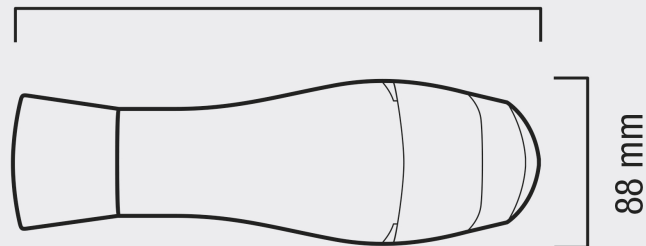

Mod. 561.19 TF

EXCEL 1800 TF

THE ULTRA-LIGHT HAIRDRYER WITH WALL
HOLDER

1800 W

260 mm

88 mm

240 mm