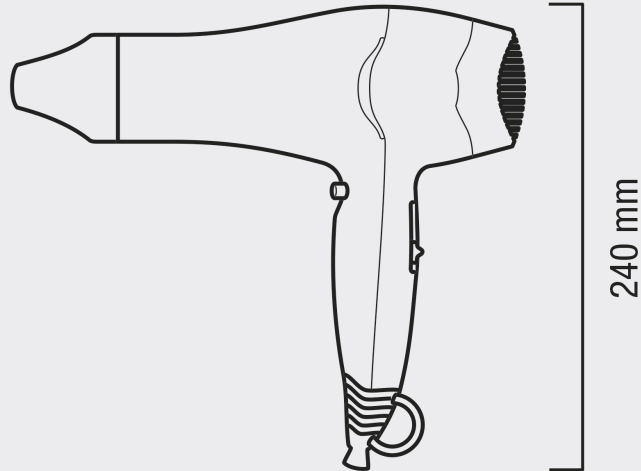

Mod. 561.19 TF

EXCEL 1800 TF

THE ULTRA-LIGHT HAIRDRYER WITH WALL
HOLDER

1800 W

260 mm

88 mm

240 mm