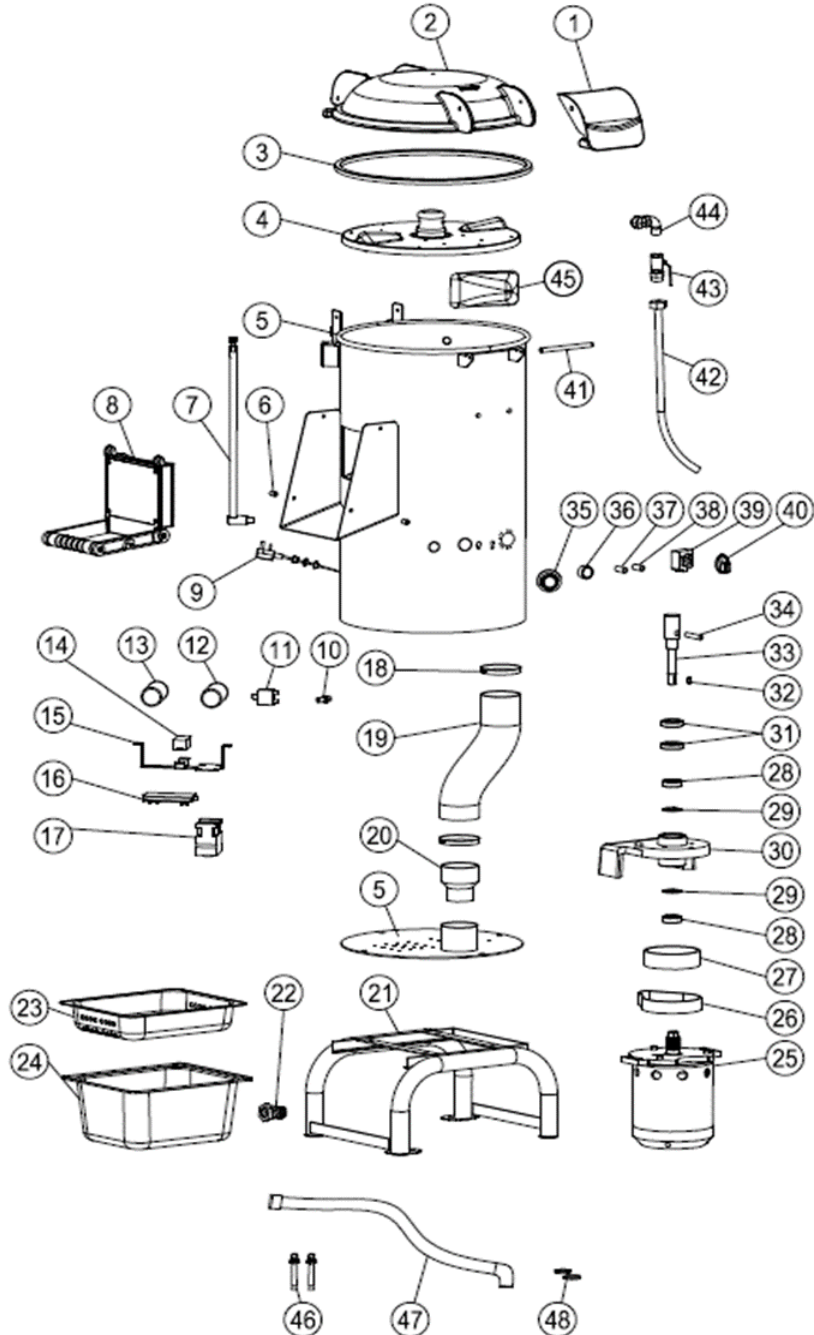

229217

Description

Potato peeler 10L

Date 06-07-2021

Revision #

1.0

Revision First Bill of Materials (BOM)

Bill of materials (BOM)

Date	06-07-2021	Revision #	1.0
Revision	First Bill of Materials (BOM)		

Item	Description	Part#	Quantity	Remark	Picture
1	Lock lid	nss	1		
2	Lid complete	960332	1	Incl item 1 and 40	
3	Gasket lid	960349	1		
4	Abrasive disc	960356	1		
5	Housing	n/a	1		
6	Pin	n/a	2		
7	Wire guide	n/a	1		
8	Outlet lid	n/a	1		
9	Power cord	n/a	1		
10	Reed switch	960363	1		
11	Circuit breaker (6A)	960370	1		
12	Capacitor (25µF)	931196	1		
13	Capacitor (150µF)	960387	1		
14	Centrifugal switch	n/a	1		
15	Bracket	n/a	1		
16	Junction PCB	n/a	1		
17	Ralais	960400	1		
18	Hose clamp	n/a	2		
19	Drain pipe	n/a	1		
20	Drain pipe connector	n/a	1		
21	Frame	n/a	1		
22	Drain plug	n/a	1		
23	Sieve basin	960417	1		
24	Drain basin	960424	1		
25	Motor	960448	1		
26	Belt	960455	1		
27	Pulley	n/a	1		
28	Bearing (6004)	n/a	2		
29	Seeger ring	n/a	2		
30	Motor bracket	n/a	1		
31	Oil seal	n/a	2		
32	Key	nss	1		
33	Axle	960462	1	Incl. item 32 and 34	
34	Axle pin	nss	1		
35	Emergency stop	960479	1		
36	Switch (pulse)	960486	1		
37	Indicator light (red)	960493	1		
38	Indicator light (green)	960509	1		
39	Timer (8 min.)	930793	1		
40	Timer knob	960516	1		
41	Pin	n/a	1		
42	Installation set complete	960530	1	Incl. item 47 and 48	
43	Faucet	960523	1		
44	Connector "L"	n/a	1		
45	Guide block	n/a	1		
46	Bolt	n/a	2		
47	Drain hose	nss	1	Available as 42	
48	Hose clamp	n/a	1	Available as 42	

n/a -> not available

nss -> not sold separately

Circuit diagram

 <b style="font-size: 24px; font-weight: bold;">HENDI Tools for Chefs Hendi B.V. Steenoven 21 3911 TX Rhenen The Netherlands	Batch #	Appliance part#
	000000 and up	229217
	Description	
	Potato peeler 10L	