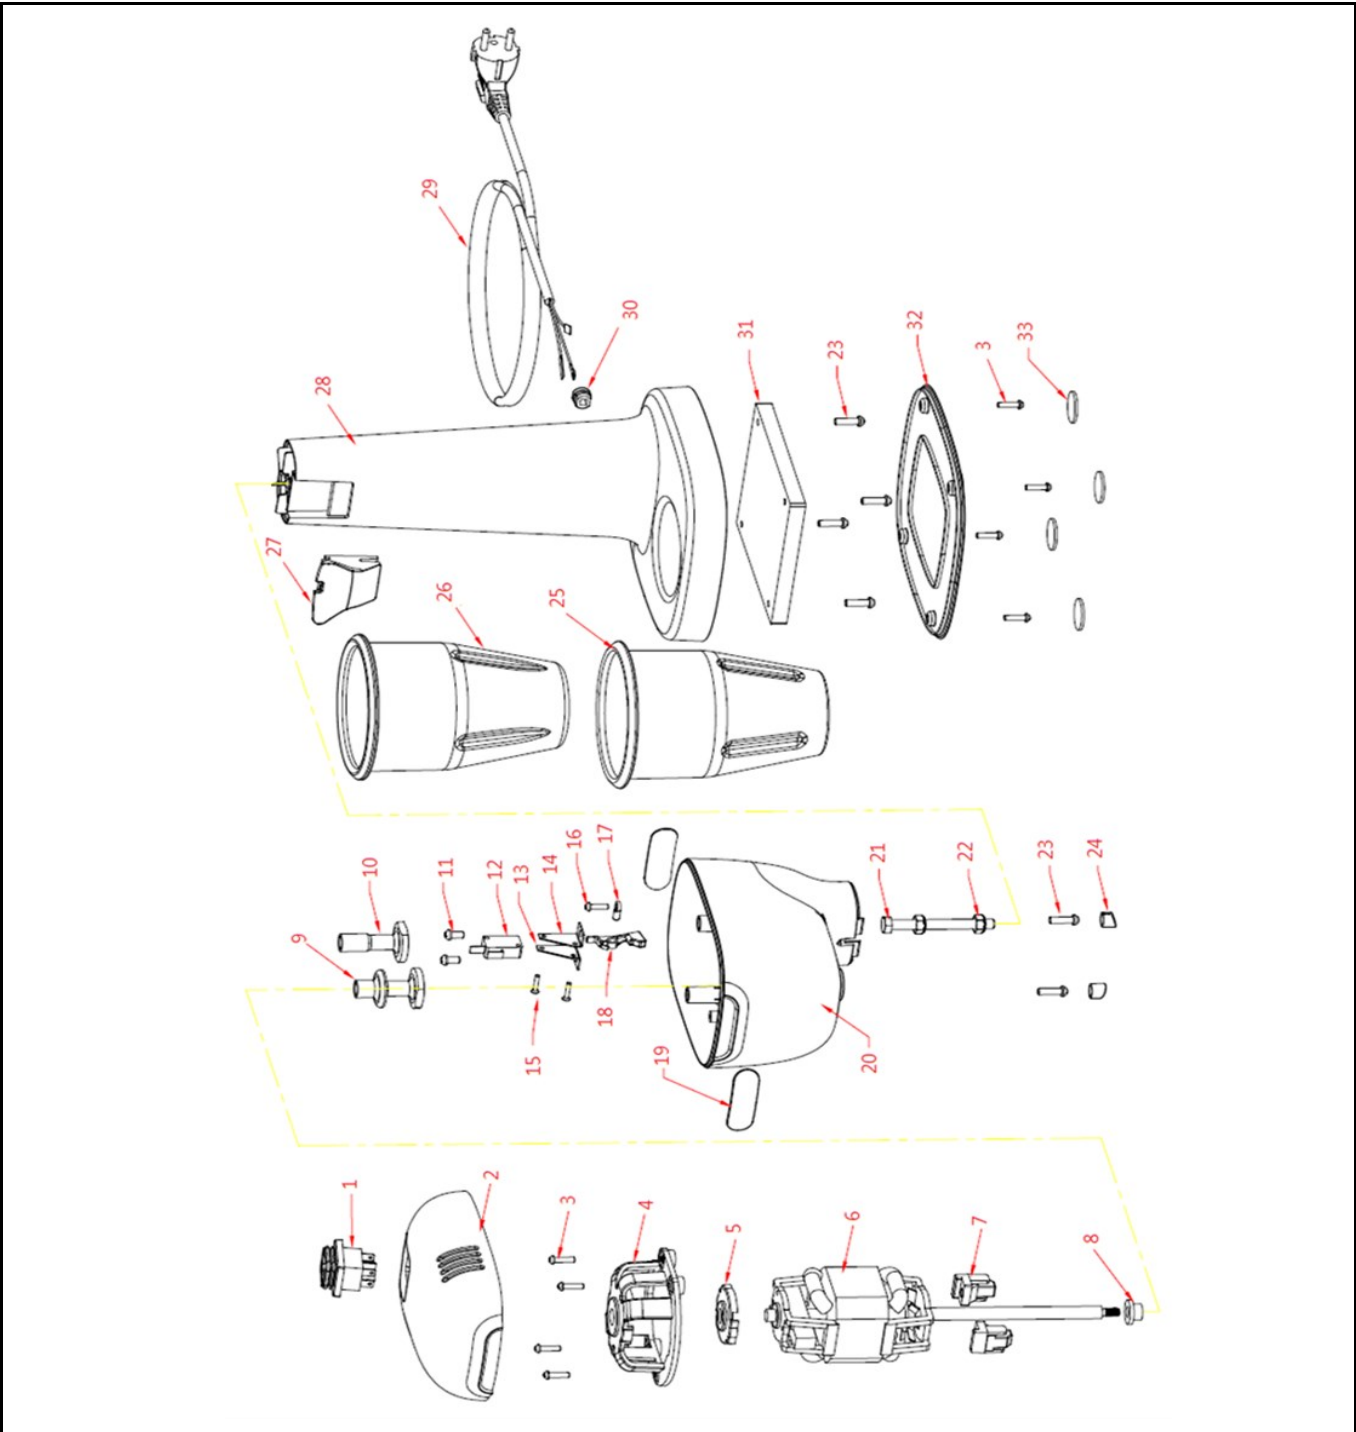

### Bill of materials (BOM)

 <b style="font-size: 24px; margin-left: 10px;">HENDI</b> <span style="font-size: 12px; color: #808000; margin-left: 10px;">Tools for Chefs</span> <b>Hendi B.V.</b> Steenoven 21 3911 TX Rhenen The Netherlands	<b>Batch #</b>	<b>Appliance part#</b>
	000000 and up	<b>221631</b>
	<b>Description</b>	
	Milk shaker 400W Yellow	

<b>Date</b>	19-05-2022	<b>Revision #</b>	1.0
<b>Revision</b>	First Bill of Materials (BOM)		

Item	Description	Part#	Quantity	Remark	Picture
1	Switch	961353	1		
2	Motor housing cover (top)	n/a	1		
3	Screw 4x16	n/a	8		
4	Motor bracket (top)	n/a	1		
5	Anti vibration pad	961476	1		
6	Motor	961360	1		
7	Motor supprt bracket (bottom)	961483	2		
8	Silicone seal	961377	1		
9	Agitator (double layer)	nss	1	Available as 961131	
10	Agitator (single layer)	nss	1	Available as 961131	
*	Agitator set	961131	1	Incl. item 9 and 10	
11	Screw 5x10	n/a	2		
12	Microswitch	961391	1	Incl. item 13, 14 and 15	
13	Microswitch holder (left)	nss	1	Available as 961391	
14	Microswitch holder (right)	nss	1	Available as 961391	
15	Screw M3x14	nss	2	Available as 961391	
16	Screw 4x14	n/a	1		
17	Driver unit shaft	n/a	1		
18	Driver unit	n/a	1		
19	Hendi logo sticker	961407	2		
20	Motor housing (bottom)	n/a	1		
21	Bolt M8x80	n/a	1		
22	Nut M8	n/a	2		
23	Screw 5x18	n/a	6		
24	Housing plug (yellow)	962275	2	Set of 2	
25	Cup (stainless steel)	961117	1		
26	Cup (polycarbonate)	961124	1		
27	Cup holder	961445	1		
28	Body	n/a	1		
29	Power cord	961452	1		
30	Pull relief	nss	1		
31	Counterweight	n/a	1		
32	Body cover (bottom)	n/a	1		
33	Foot	961469	1	Set of 4	