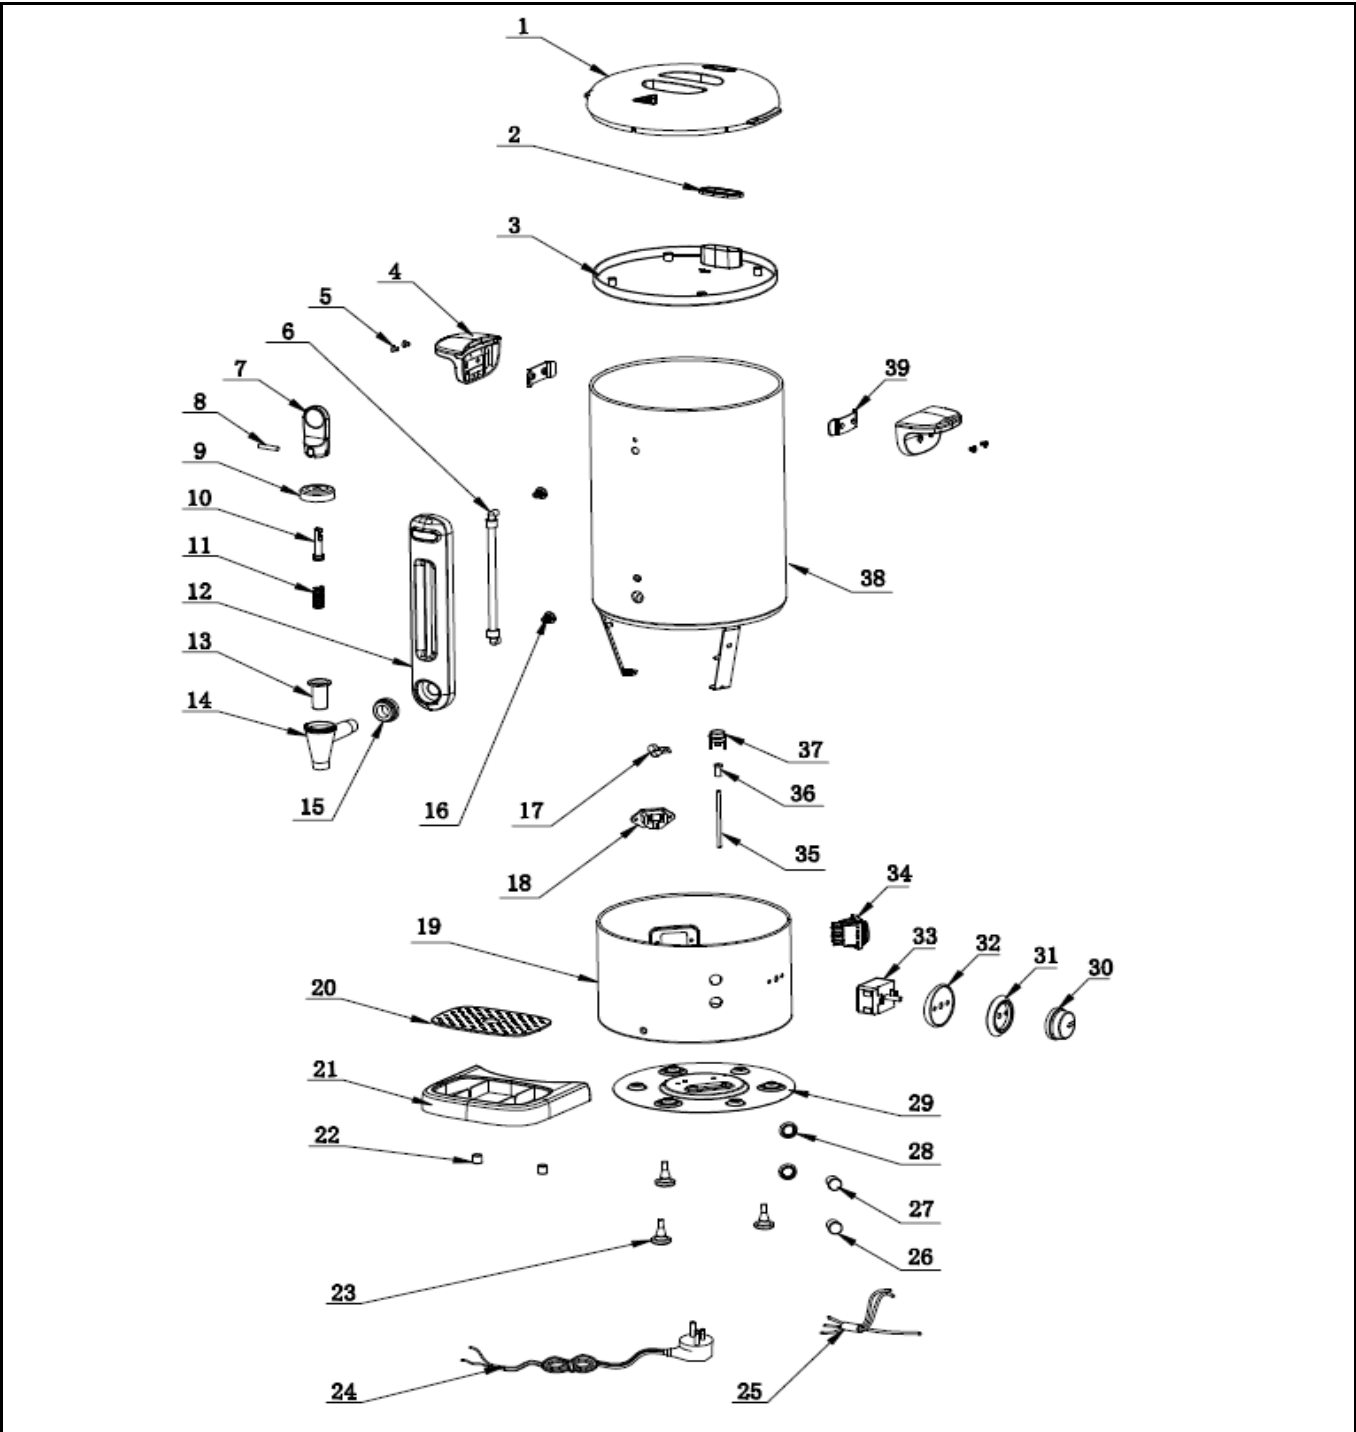

### Bill of materials (BOM)

 <b style="font-size: 24pt; font-weight: bold;">HENDI</b> <small style="color: green;">Tools for Chefs</small> <b>Hendi B.V.</b> Steenoven 21 3911 TX Rhenen The Netherlands	<b>Batch #</b>	<b>Appliance part#</b>
	HK081219 and up	211427
	<b>Description</b>	
Hot drinks boiler Concept Line 18L Stainless steel		

<b>Date</b>	24-08-2020	<b>Revision #</b>	1.0
<b>Revision</b>	First Bill of Materials (BOM)		

Item	Description	Part#	Quantity	Remark	Picture
1	Lid cover (top)	nss	1	Available as 980262	
2	Vent cover	nss	1	Available as 980262	
3	Lid complete	980262	1	Incl. item 1 and 2	
4	Handle	980286	2	Incl. item 5 and 39	
5	Screw	n/a	4		
6	Graduation glass	980279	1		
7	Faucet lever	nss	1	Available as 980323	
8	Faucet lever pin	nss	1	Available as 980323	
9	Faucet cover	nss	1	Available as 980323	
10	Faucet axle	nss	1	Available as 980323	
11	Faucet spring	nss	1	Available as 980323	
12	Graduation cover	n/a	1	Available as 980323	
13	Faucet silsilicone gasket	nss	1	Available as 980323	
14	Faucet	980323	1	Incl. item 7~11 and 13~15	
15	Faucet nut	nss	1	Available as 980323	
16	Graduation glass screw	n/a	2		
17	Thermal fuse (216°C) with bracket	n/a	1	Obtain locally	
18	Power cord socket (C14)	943632	1		
19	Lower housing	n/a	1		
20	Drip tray grid	n/a	1		
21	Drip tray	n/a	1		
22	Drip tray magnet	n/a	2		
23	Feet	980330	3		
24	Power cord	900680	1		
25	Wire harness	n/a	1		
26	Indicator light (red)	980347	1	Incl. item 28	
27	Indicator light (orange)	912003	1	Incl. item 28	
28	Rubber seal indicator light	nss	2		
29	Bottom cover	n/a	1		
30	Thermostat knob	980354	1	Incl. item 31 and 32	
31	Thermostat ring	nss	1	Availabbble as 980354	
32	Thermostat knob base plate	nss	1	Availabbble as 980354	
33	Thermostat	980361	1		
34	Switch	205426	1		
35	Reset pin	n/a	1		
36	Reset pin coupler	n/a	1		
37	Hi-limiter (clixon 150°C)	980378	1		
38	Upper housing with heating element (950W)	n/a	1		
39	Handle bracket	n/a	2		