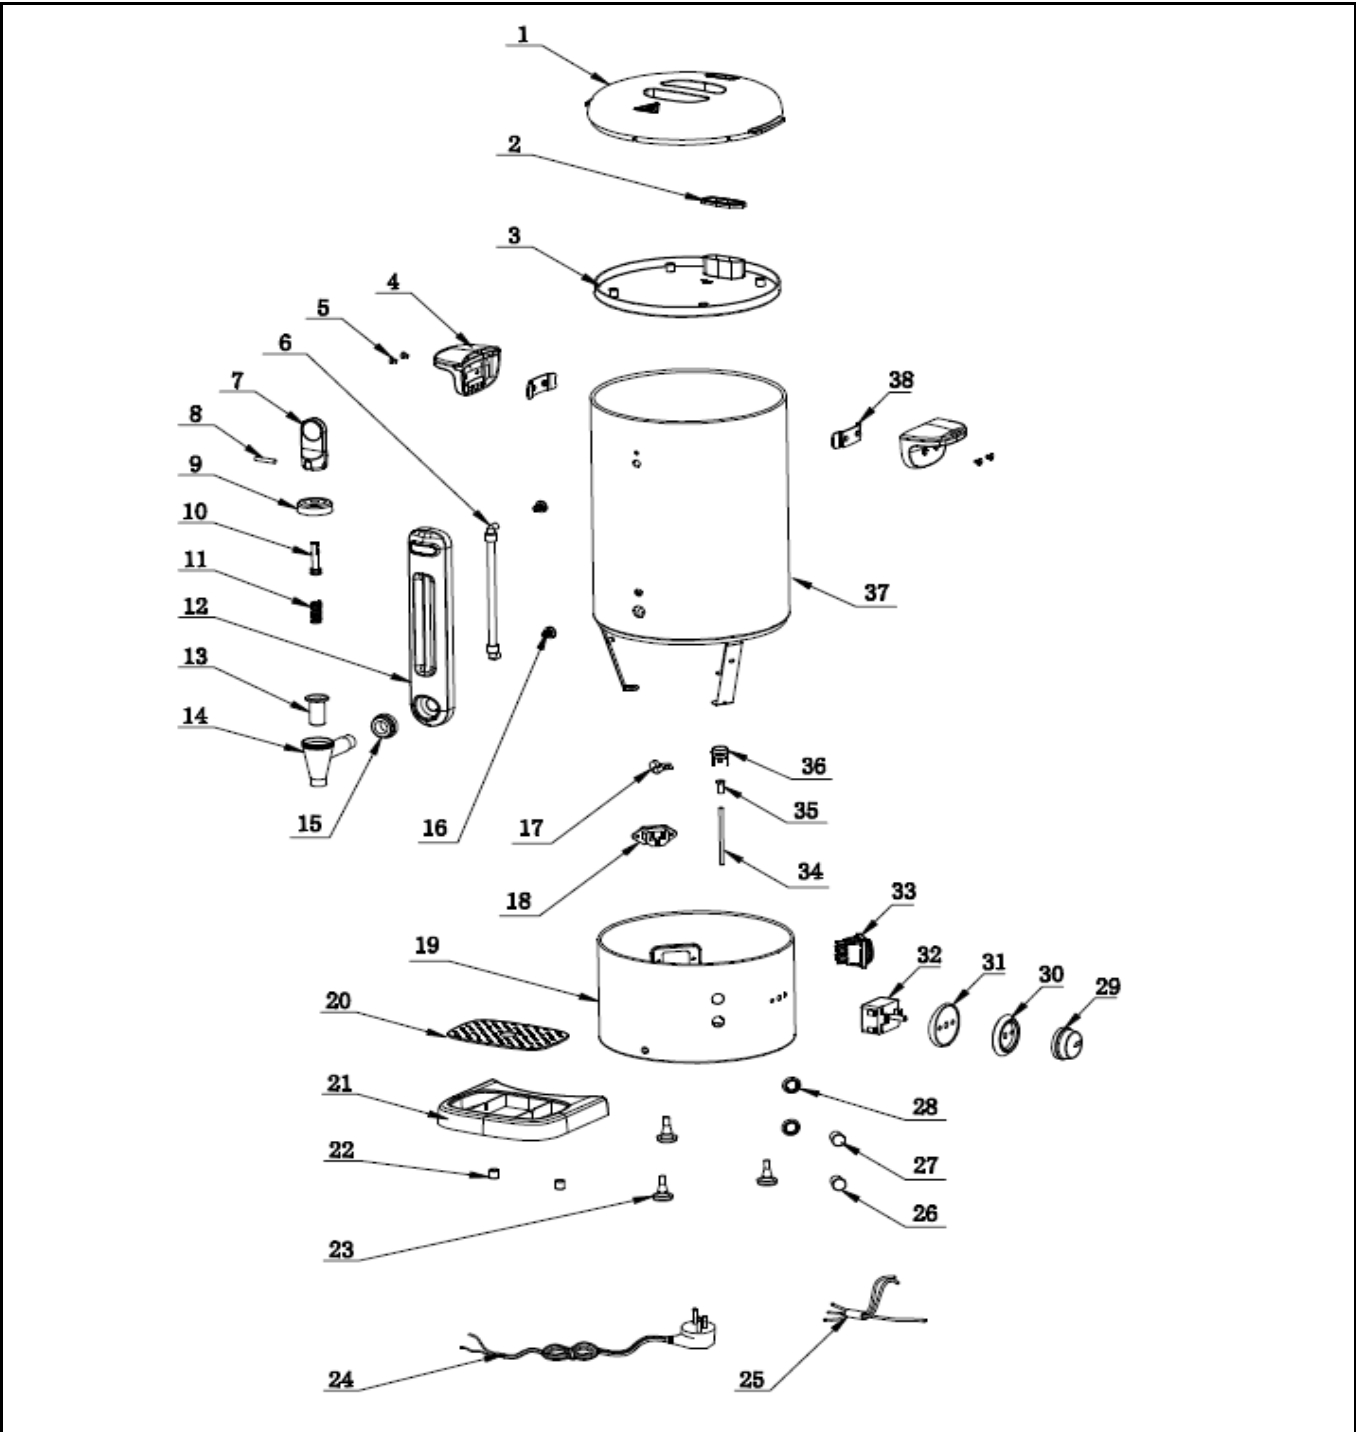

### Bill of materials (BOM)

 <b style="font-size: 24pt; margin-left: 10px;">HENDI</b> <small style="color: green; margin-left: 10px;">Tools for Chefs</small> <b>Hendi B.V.</b> Steenoven 21 3911 TX Rhenen The Netherlands	<b>Batch #</b>	<b>Appliance part#</b>
	000000 and up	<b>211465</b>
	<b>Description</b>	
<b>Hot drinks boiler Concept Line 18L Black</b>		

<b>Date</b>	24-08-2020	<b>Revision #</b>	1.0
<b>Revision</b>	First Bill of Materials (BOM)		

Item	Description	Part#	Quantity	Remark	Picture
1	Lid cover (top)	nss	1	Available as 980262	
2	Vent cover	nss	1	Available as 980262	
3	Lid complete	980262	1	Incl. item 1 and 2	
4	Handle	980286	2		
5	Screw	n/a	4		
6	Graduation glass	980279	1		
7	Faucet lever	nss	1	Available as 980323	
8	Faucet lever pin	nss	1	Available as 980323	
9	Faucet cover	nss	1	Available as 980323	
10	Faucet axle	nss	1	Available as 980323	
11	Faucet spring	nss	1	Available as 980323	
12	Graduation cover	n/a	1	Available as 980323	
13	Faucet silsicone gasket	nss	1	Available as 980323	
14	Faucet	980323	1	Incl. item 7~11 and 13~15	
15	Faucet nut	nss	1	Available as 980323	
16	Graduation glass screw	n/a	2		
17	Thermal fuse (216C) with bracket	n/a	1	Obtain locally	
18	Power cord socket (C14)	943632	1		
19	Lower housing	n/a	1		
20	Drip tray grid	n/a	1		
21	Drip tray	n/a	1		
22	Drip tray magnet	n/a	2		
23	Feet	980330	3		
24	Power cord	900680	1		
25	Wire harness	n/a	1		
26	Indicator light (red)	980347	1	Incl. item 28	
27	Indicator light (orange)	912003	1	Incl. item 28	
28	Rubber seal indicator light	nss	2		
29	Thermostat knob	980354	1	Incl. item 31 and 32	
30	Thermostat ring	nss	1	Available as 980354	
31	Thermostat knob base plate	nss	1	Available as 980354	
32	Thermostat	980361	1		
33	Switch	205426	1		
34	Reset pin	n/a	1		
35	Reset pin coupler	n/a	1		
36	Hi-limiter clixon 150°C)	980378	1		
37	Upper housing with heating element (1650W)	n/a	1		
38	Handle bracket	n/a	2		