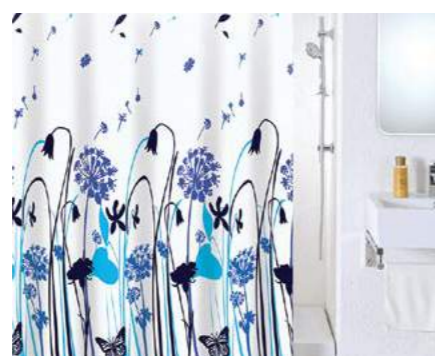

# ШТОРЫ PEVA

Sea life  
526V180M11

Cozy cats  
528V180M11

Cheeky owls  
530V180M11

Shelly beach  
531V180M11

Flower lane  
532V180M11

Brick wall  
533V180M11

Paradise sky  
534V180M11