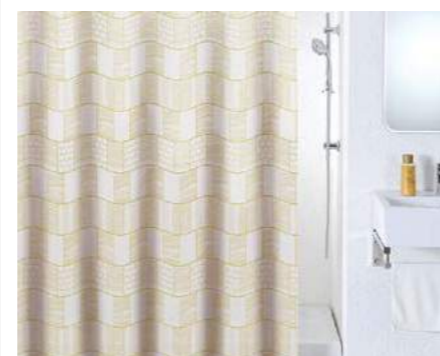

# ШТОРЫ PEVA

Sea life  
526V180M11

Cozy cats  
528V180M11

Cheeky owls  
530V180M11

Shelly beach  
531V180M11

Flower lane  
532V180M11

Brick wall  
533V180M11

Paradise sky  
534V180M11