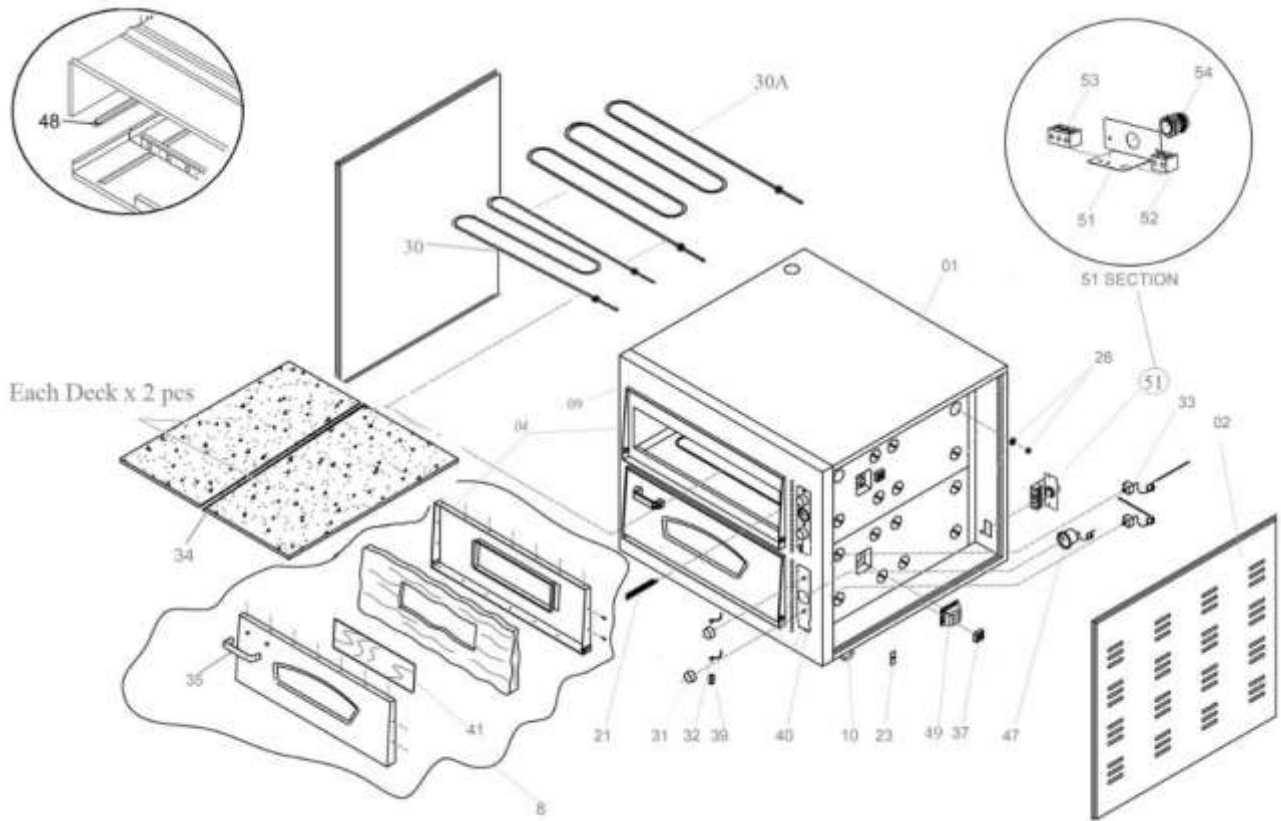

ПЕЧЬ ДЛЯ ПИЦЦЫ TATRA TPO 4

ПЕЧЬ ДЛЯ ПИЦЦЫ ТАТРА ТРО 4

1	Housing	E072101
2	Side Panel	E072104
3	Left Cover	E072103
4	Door Frame	E070008
8	Door complete	E070001
9	Panel	E072109
10	Base	E070013
21	Bracket for Thermostat	E050121
23	Bracket for Thermostat	E050123
25	Fixing for Heating Element	E050126
30	Heating Element (Upper and Lower front ones) 1150 W	CP700-1150WHE
30.A	Heating Element (Upper and Lower front ones) 1350 W	CP700-1350WHE
31	Knob, black-chromed for thermostat	E0ANOT235
32	Green indicator Light, complete	043828
33	Thermostat 455°C	OT455EGO
34	Refracter Stone (Italian)	CP700-700.355
35	Handle with connect part, big	E0BK600N
37	Connector, 2-poles, ceramic for lamp	CRM057KLMS
39	Lamp On/Off Switch	A040588
40	Control Panel Sticker	E015ETKT
41	Door glass	E049371
47	Thermometer	E000521506
48	Bracket for heating element	E070099
	Halogen Lamp w.cover glass, square	E015ELCSQ
49	Halogen Bulb G9	06061056
51	Therminal box	T00133BX
52	Connector with 2 poles	E073071
53	Connector with 3 poles	E0730733
54	Strain Relief PG21	010578030