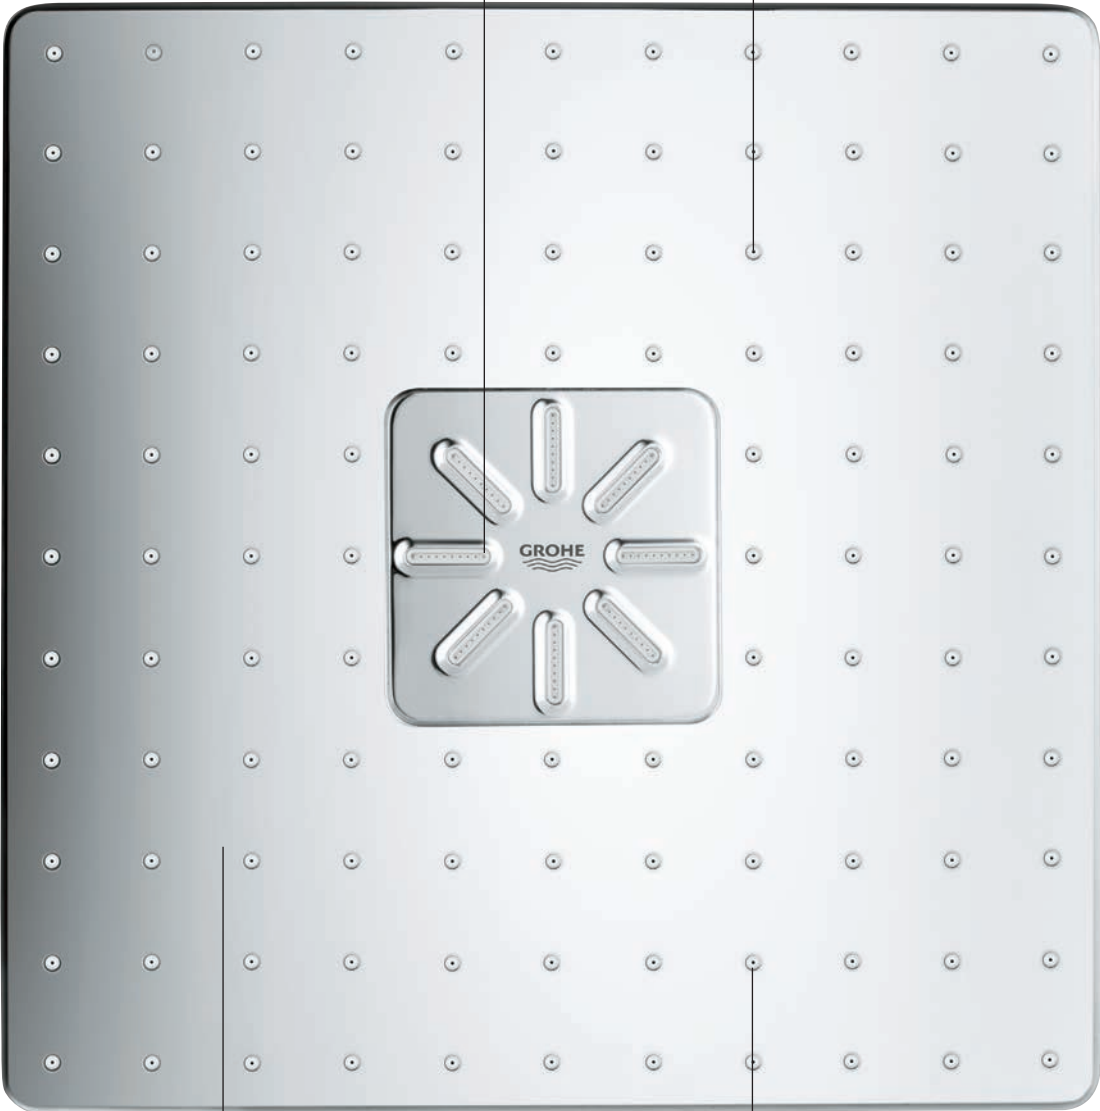

A wealth of details and thought has gone into creating GROHE SmartControl – so that you get all the more out of it.

SmartControl Conce

The illustration shows a woman from the back, her hair covered in white foam. She is standing under a large, square rain showerhead that is spraying water. The showerhead is mounted on a wall. To the right, there is a control panel with several buttons and a dial. The background is a light gray with some faint sketches of shower components.

The generously proportioned Rainshower 360 head shower is an experience in and of itself. Its large-scale design guarantees an XXL shower feeling.

GROHE StarLight
chromed metal spray plate

FORM LOVES **FUNCTION**

NEW: GROHE centred Jet Spray:
a vigorous spray, useful for rinsing
out shampoo or to stimulate skin
and scalp – visualised by a different
nozzle shape

Improved SpeedClean
nozzles

GROHE PureRain

GROHE StarLight
Chrome plated spray plate