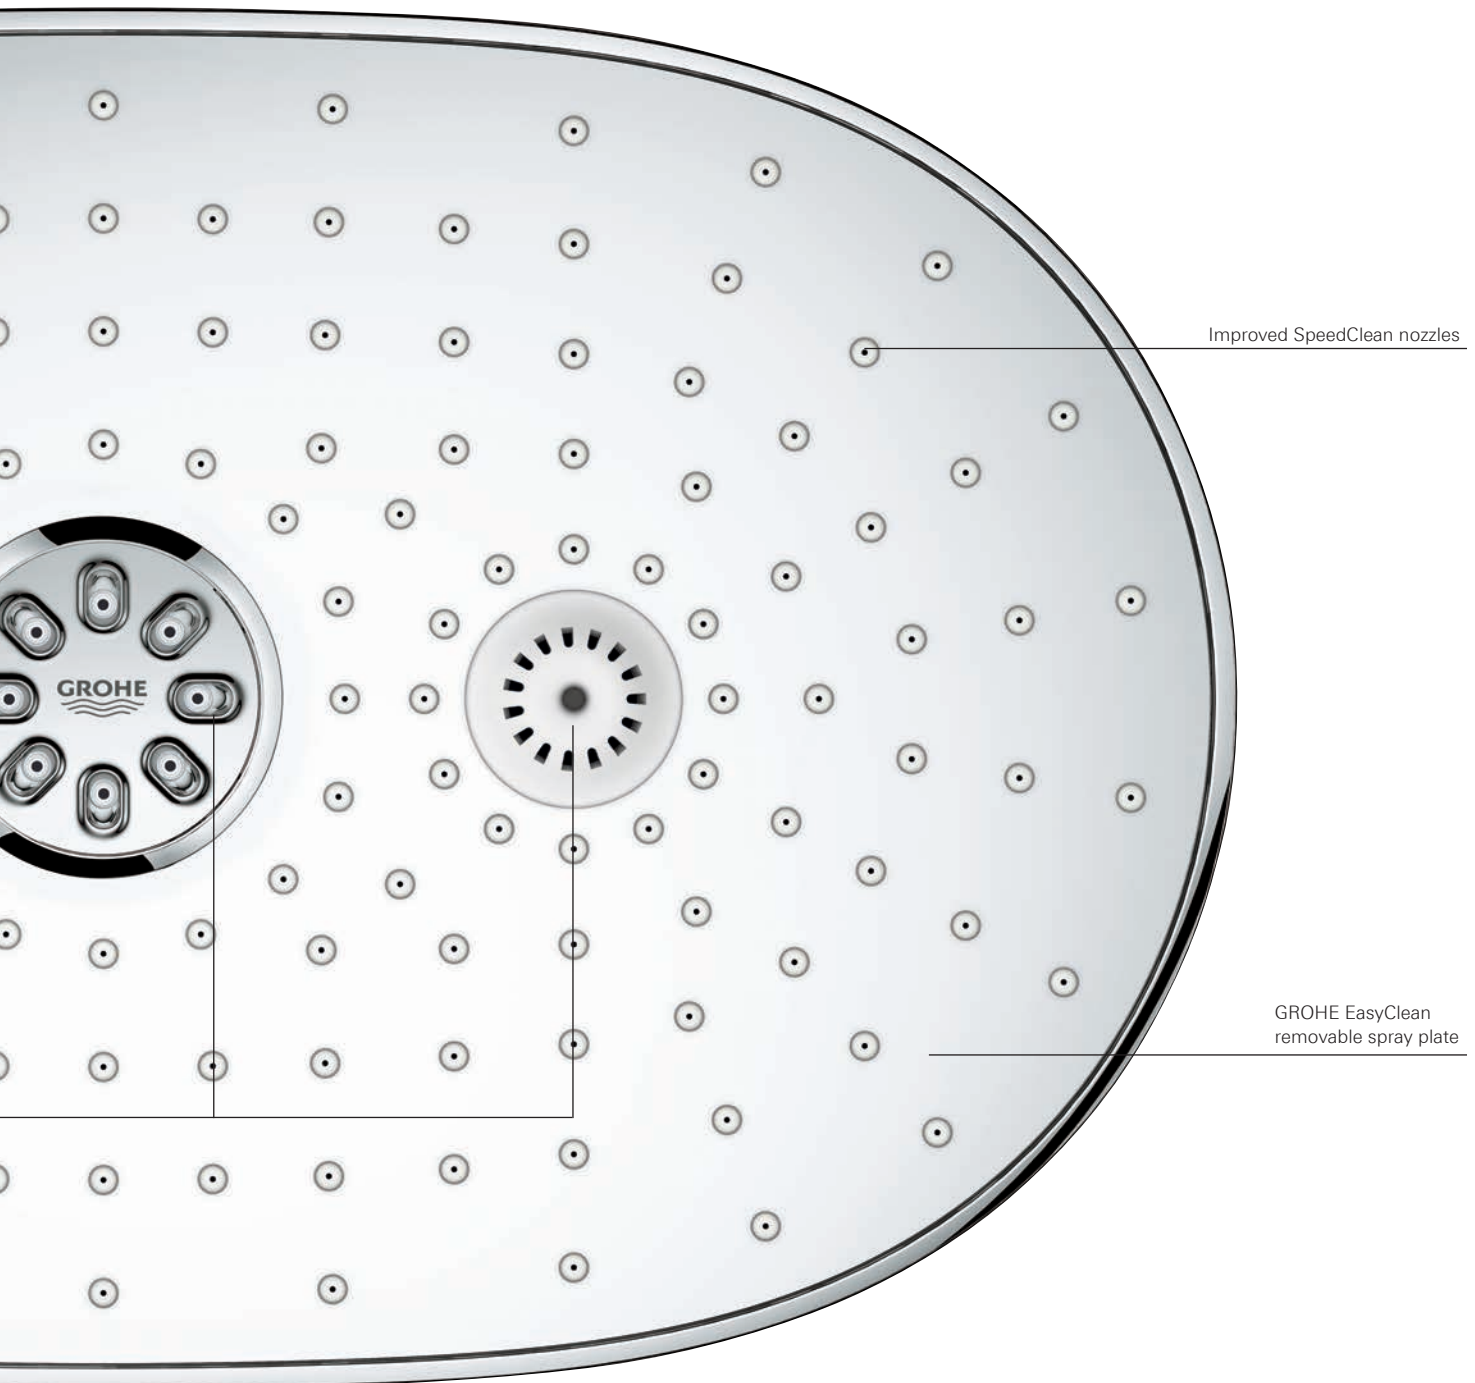

A wealth of details and thought has gone into creating GROHE SmartControl – so that you get all the more out of it.

SmartControl Conce

The illustration shows a woman from the back, her hair covered in white foam. She is standing under a large, square rain showerhead that is spraying water. The showerhead is mounted on a wall. To the right, there is a control panel with several buttons and a dial. The background is a light gray with some faint sketches of shower components.

HEADS-UP ON THE PERFECT SHOWER ENJOYMENT

GROHE PureRain/ GROHE Rain O²
spray as preset function

GROHE TrioMassage Spray
The combination of the renowned
GROHE Bokoma Spray and two
GROHE Massage sprays gives
you a head and shoulder massage
in one combined spray

The generously proportioned Rainshower 360 head shower is an experience in and of itself. Its large-scale design guarantees an XXL shower feeling.

GROHE StarLight
chromed metal spray plate

FORM LOVES **FUNCTION**

NEW: GROHE centred Jet Spray:
a vigorous spray, useful for rinsing
out shampoo or to stimulate skin
and scalp – visualised by a different
nozzle shape

Improved SpeedClean
nozzles

GROHE PureRain

GROHE StarLight
Chrome plated spray plate