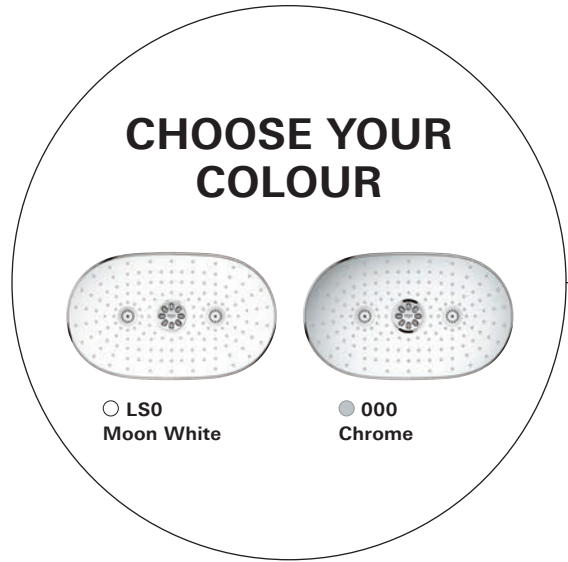

● ○
**26 443 000 / LSO
+ 26 449 000 + 26 264 001**
Rainshower SmartControl 360
Duo Combi shower system with
thermostat, exposed/concealed
Head shower sprays:
GROHE PureRain/
GROHE Rain O² spray*
+ TrioMassage
Hand shower sprays:
Rain/GROHE Rain O² spray
+ separate concealed body
+ separate rough-in