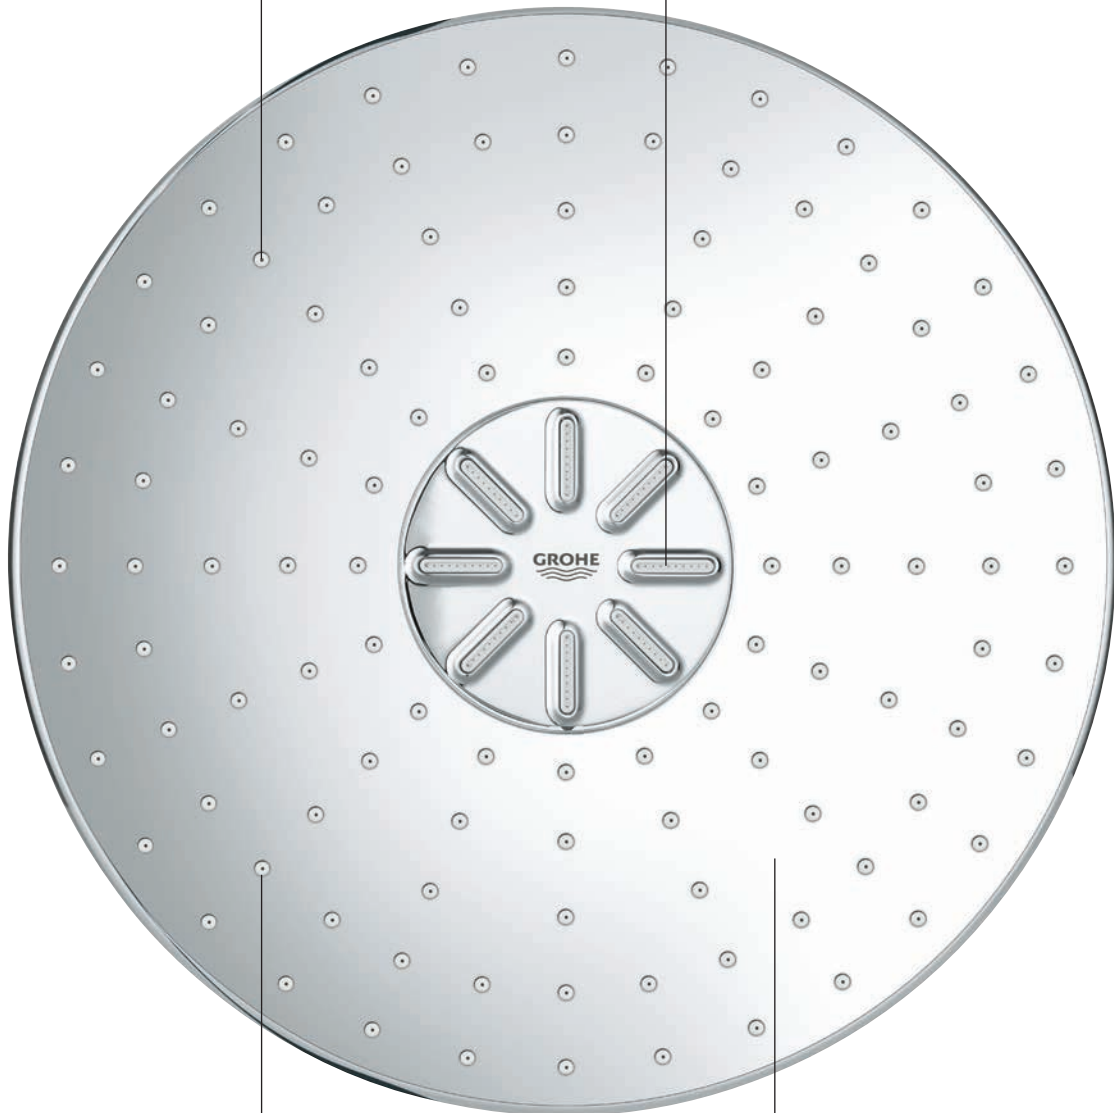

A wealth of details and thought has gone into creating GROHE SmartControl – so that you get all the more out of it.

SmartControl Conce

The illustration shows a woman from the back, her hair covered in white foam. She is standing under a large, square rain showerhead that is spraying water. The showerhead is mounted on a wall. To the right, there is a control panel with several buttons and a dial. The background is a light gray with some faint sketches of shower components.

The generously proportioned Rainshower 360 head shower is an experience in and of itself. Its large-scale design guarantees an XXL shower feeling.

GROHE StarLight
chromed metal spray plate

FORM LOVES **FUNCTION**

NEW: GROHE centred Jet Spray:
a vigorous spray, useful for rinsing
out shampoo or to stimulate skin
and scalp – visualised by a different
nozzle shape

Improved SpeedClean
nozzles

GROHE PureRain

GROHE StarLight
Chrome plated spray plate