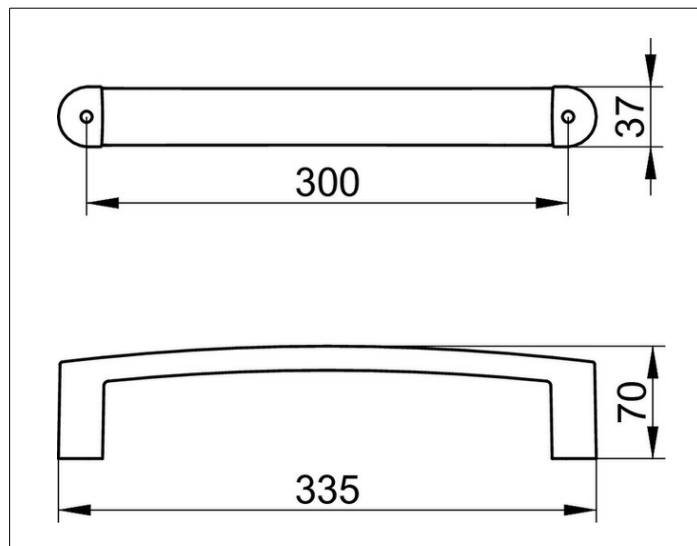

ЧЕРТЕЖ

ПОВЕРХНОСТЬ

хром

ГАБАРИТЫ

300 mm

СПЕЦИФИКАЦИИ

KEUCO ELEGANCE grab rail 11607010000

Chrome-plated Towel rail

Elegant, oval profile,

slightly shaped surfaces in a timeless design,

solid wall mounting in zinc cast,

Load bearing up to 253 lb,

easy to clean

Axle measurement 11-13/16",

Total width of 13-1/8",

Projection 2-3/4"

incl. corrosion-free mounting material

TÜV certificated