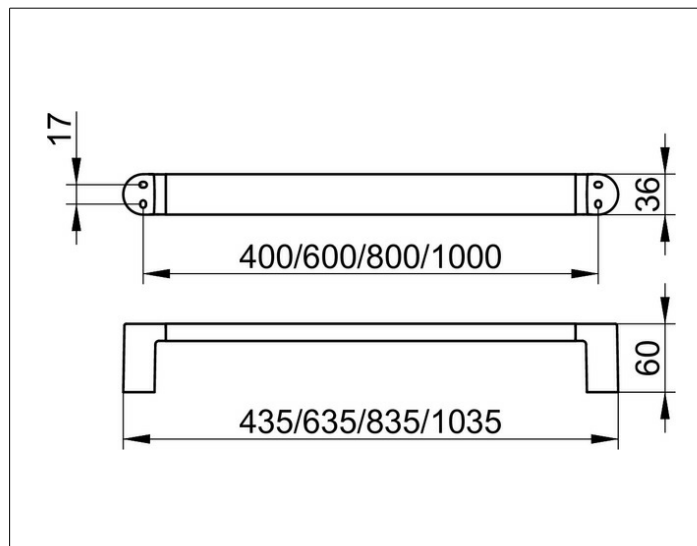

Elegance

11601010400 Полотенцедержатель

ИЗДЕЛИЕ

ЧЕРТЕЖ

ПОВЕРХНОСТЬ

хром

ГАБАРИТЫ

400 mm

СПЕЦИФИКАЦИИ

KEUCO ELEGANCE Towel rail
11601010400

Chrome-plated Towel rail

Elegant, oval profile,
slightly shaped surfaces in a timeless design,
solid wall mounting in zinc cast,
easy to clean

Axle measurement 15-3/42",

Total width of 17-1/8",

Projection 2-3/8"

incl. corrosion-free mounting material