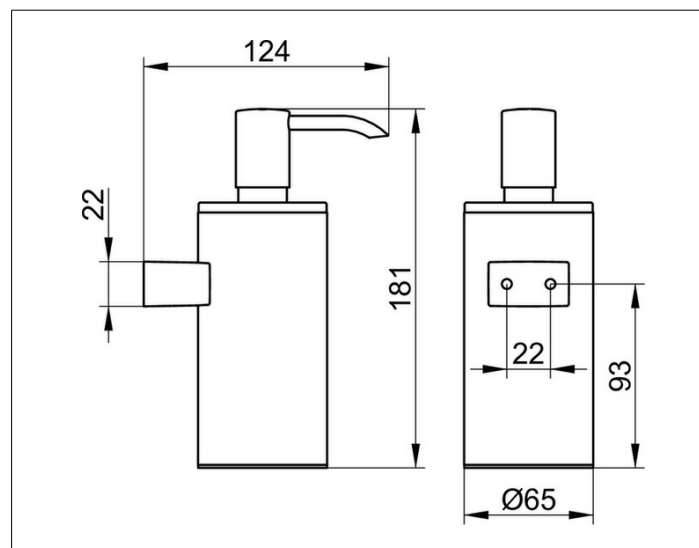

Plan

14953010100 Дозатор

ИЗДЕЛИЕ**ЧЕРТЕЖ****ОПИСАНИЕ ИЗДЕЛИЯ**

настенная модель
в комплекте с держателем,
пластиковой колбой и насосиком
объем: прибл. 250 мл
дозировочный объем: прибл. 0,5 мл/нажатие

ПОВЕРХНОСТЬ

хром

СПЕЦИФИКАЦИИ

KEUCO PLAN lotion dispenser 14953010100, for wall installation (8.45 oz)
Chrome-plated lotion dispenser in a stylish yet functional design
Wall mounted model complete with a removable synthetic insert
For easy cleaning and filling,
An exchangeable, high-class and long-lasting pump,
Capacity: 8.45 oz, for standard liquid soap,
Dosage: approx. 0.02 oz/stroke,
Base diameter: 2-9/16", height 7-1/16",
Projection: 4-13/16"
The lotion dispenser is fitted with 2 hidden fixing points
incl. corrosion-free mounting material