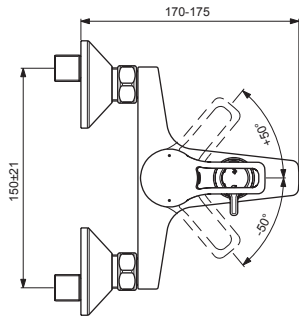

BA399AA

| Pos. | Signify | Spare parts-Nr. | Quantity | Pos. | Signify | Spare parts-Nr. | Quantity |
|------|-------------------|-----------------|----------|------|-----------------------|-----------------|----------|
| 1 | Lever,w/logo-set | B961532AA | 1 Pcs. | 15 | Screw M4x8 | | 1 Pcs. |
| 2 | Screw M5x8 | | 1 Pcs. | 16 | Insert | B961326NU | 1 Pcs. |
| 3 | Cap decorative | B964696NU | 1 Pcs. | 17 | Screw M32x1 | B961389AA | 1 Pcs. |
| 4 | Rosette | B961229AA | 1 Pcs. | 18 | Diverter cartr. Ø25-5 | B961233NU | 1 Pcs. |
| 5 | Screw M42x1.5 | B961230NU | 1 Pcs. | 19 | S-connection-compl. | | 1 Pcs. |
| 6 | O-Ring Ø39.1x1.3 | | 1 Pcs. | 20 | S-connector G3/4 | | 2 Pcs. |
| 7 | Cartridge Ø35mm | B961477NU | 1 Pcs. | 21 | Rosette | A963489AA | 1 Pcs. |
| 8 | Body bath/shower | | 1 Pcs. | 22 | Fiber ring | | 2 Pcs. |
| 9 | O-Ring Ø10x1.5 | B960645NU | 1 Pcs. | 23 | Nipple M19x1.5LH | | 2 Pcs. |
| 10 | Nipple G1/2-M12x1 | B960646AA | 1 Pcs. | 24 | O-Ring Ø15.6x1.78 | | 2 Pcs. |
| 11 | Perlator M24x1-D | A960537AA | 1 Pcs. | 25 | Coupling nut | | 2 Pcs. |
| 12 | Diverter handle | B961283AA | 1 Pcs. | | | | |
| 13 | Screw M4x5 | | 1 Pcs. | | | | |
| 14 | Rubber cap Ø8.1x3 | B960583NU | 1 Pcs. | | | | |