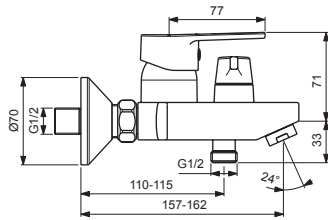

BA399AA

| Pos. | Signify | Spare parts-Nr. | Quantity | Pos. | Signify | Spare parts-Nr. | Quantity |
|------|-------------------|-----------------|----------|------|-----------------------|-----------------|----------|
| 1 | Lever,w/logo-set | B961532AA | 1 Pcs. | 15 | Screw M4x8 | | 1 Pcs. |
| 2 | Screw M5x8 | | 1 Pcs. | 16 | Insert | B961326NU | 1 Pcs. |
| 3 | Cap decorative | B964696NU | 1 Pcs. | 17 | Screw M32x1 | B961389AA | 1 Pcs. |
| 4 | Rosette | B961229AA | 1 Pcs. | 18 | Diverter cartr. Ø25-5 | B961233NU | 1 Pcs. |
| 5 | Screw M42x1.5 | B961230NU | 1 Pcs. | 19 | S-connection-compl. | | 1 Pcs. |
| 6 | O-Ring Ø39.1x1.3 | | 1 Pcs. | 20 | S-connector G3/4 | | 2 Pcs. |
| 7 | Cartridge Ø35mm | B961477NU | 1 Pcs. | 21 | Rosette | A963489AA | 1 Pcs. |
| 8 | Body bath/shower | | 1 Pcs. | 22 | Fiber ring | | 2 Pcs. |
| 9 | O-Ring Ø10x1.5 | B960645NU | 1 Pcs. | 23 | Nipple M19x1.5LH | | 2 Pcs. |
| 10 | Nipple G1/2-M12x1 | B960646AA | 1 Pcs. | 24 | O-Ring Ø15.6x1.78 | | 2 Pcs. |
| 11 | Perlator M24x1-D | A960537AA | 1 Pcs. | 25 | Coupling nut | | 2 Pcs. |
| 12 | Diverter handle | B961283AA | 1 Pcs. | | | | |
| 13 | Screw M4x5 | | 1 Pcs. | | | | |
| 14 | Rubber cap Ø8.1x3 | B960583NU | 1 Pcs. | | | | |