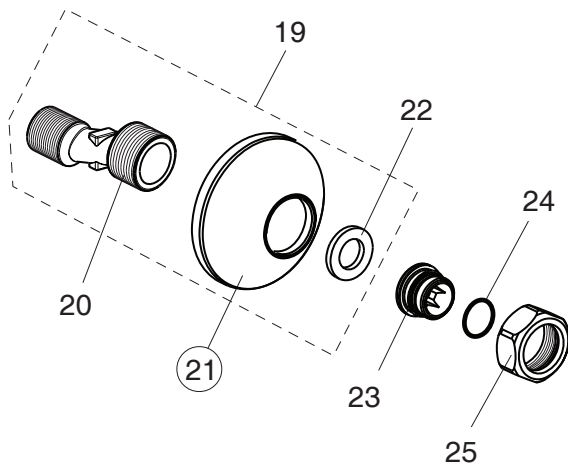

BA399AA

| Pos. | Signify | Spare parts-Nr. | Quantity | Pos. | Signify | Spare parts-Nr. | Quantity |
|------|-------------------|-----------------|----------|------|-----------------------|-----------------|----------|
| 1 | Lever,w/logo-set | B961532AA | 1 Pcs. | 15 | Screw M4x8 | | 1 Pcs. |
| 2 | Screw M5x8 | | 1 Pcs. | 16 | Insert | B961326NU | 1 Pcs. |
| 3 | Cap decorative | B964696NU | 1 Pcs. | 17 | Screw M32x1 | B961389AA | 1 Pcs. |
| 4 | Rosette | B961229AA | 1 Pcs. | 18 | Diverter cartr. Ø25-5 | B961233NU | 1 Pcs. |
| 5 | Screw M42x1.5 | B961230NU | 1 Pcs. | 19 | S-connection-compl. | | 1 Pcs. |
| 6 | O-Ring Ø39.1x1.3 | | 1 Pcs. | 20 | S-connector G3/4 | | 2 Pcs. |
| 7 | Cartridge Ø35mm | B961477NU | 1 Pcs. | 21 | Rosette | A963489AA | 1 Pcs. |
| 8 | Body bath/shower | | 1 Pcs. | 22 | Fiber ring | | 2 Pcs. |
| 9 | O-Ring Ø10x1.5 | B960645NU | 1 Pcs. | 23 | Nipple M19x1.5LH | | 2 Pcs. |
| 10 | Nipple G1/2-M12x1 | B960646AA | 1 Pcs. | 24 | O-Ring Ø15.6x1.78 | | 2 Pcs. |
| 11 | Perlator M24x1-D | A960537AA | 1 Pcs. | 25 | Coupling nut | | 2 Pcs. |
| 12 | Diverter handle | B961283AA | 1 Pcs. | | | | |
| 13 | Screw M4x5 | | 1 Pcs. | | | | |
| 14 | Rubber cap Ø8.1x3 | B960583NU | 1 Pcs. | | | | |