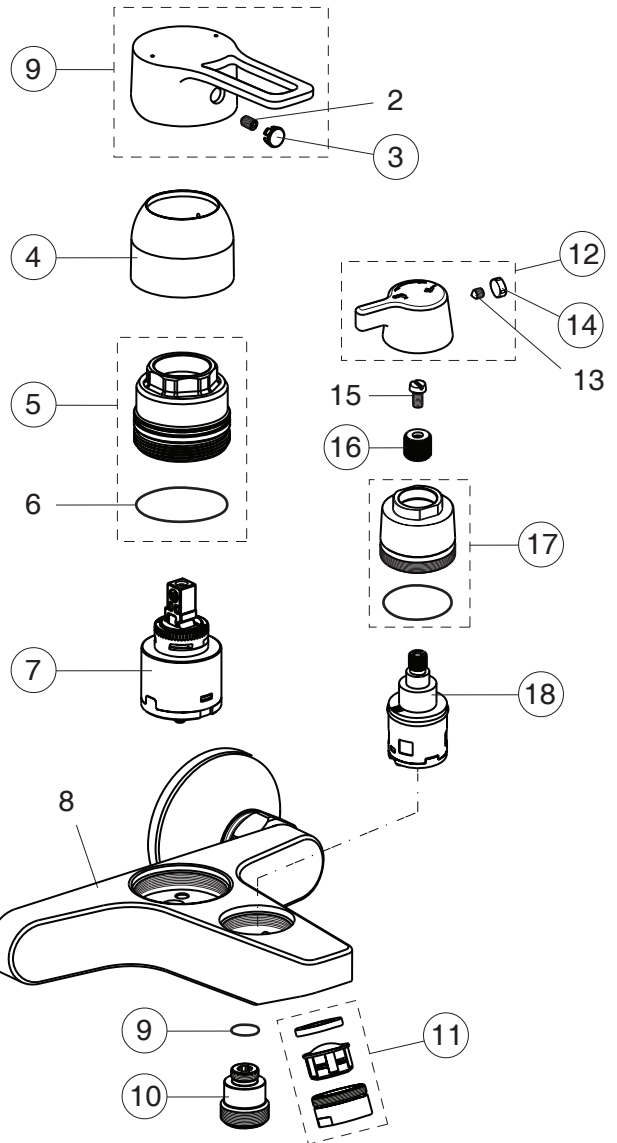

BA399AA

| Pos. | Signify | Spare parts-Nr. | Quantity | Pos. | Signify | Spare parts-Nr. | Quantity |
|------|-------------------|-----------------|----------|------|-----------------------|-----------------|----------|
| 1 | Lever,w/logo-set | B961532AA | 1 Pcs. | 15 | Screw M4x8 | | 1 Pcs. |
| 2 | Screw M5x8 | | 1 Pcs. | 16 | Insert | B961326NU | 1 Pcs. |
| 3 | Cap decorative | B964696NU | 1 Pcs. | 17 | Screw M32x1 | B961389AA | 1 Pcs. |
| 4 | Rosette | B961229AA | 1 Pcs. | 18 | Diverter cartr. Ø25-5 | B961233NU | 1 Pcs. |
| 5 | Screw M42x1.5 | B961230NU | 1 Pcs. | 19 | S-connection-compl. | | 1 Pcs. |
| 6 | O-Ring Ø39.1x1.3 | | 1 Pcs. | 20 | S-connector G3/4 | | 2 Pcs. |
| 7 | Cartridge Ø35mm | B961477NU | 1 Pcs. | 21 | Rosette | A963489AA | 1 Pcs. |
| 8 | Body bath/shower | | 1 Pcs. | 22 | Fiber ring | | 2 Pcs. |
| 9 | O-Ring Ø10x1.5 | B960645NU | 1 Pcs. | 23 | Nipple M19x1.5LH | | 2 Pcs. |
| 10 | Nipple G1/2-M12x1 | B960646AA | 1 Pcs. | 24 | O-Ring Ø15.6x1.78 | | 2 Pcs. |
| 11 | Perlator M24x1-D | A960537AA | 1 Pcs. | 25 | Coupling nut | | 2 Pcs. |
| 12 | Diverter handle | B961283AA | 1 Pcs. | | | | |
| 13 | Screw M4x5 | | 1 Pcs. | | | | |
| 14 | Rubber cap Ø8.1x3 | B960583NU | 1 Pcs. | | | | |