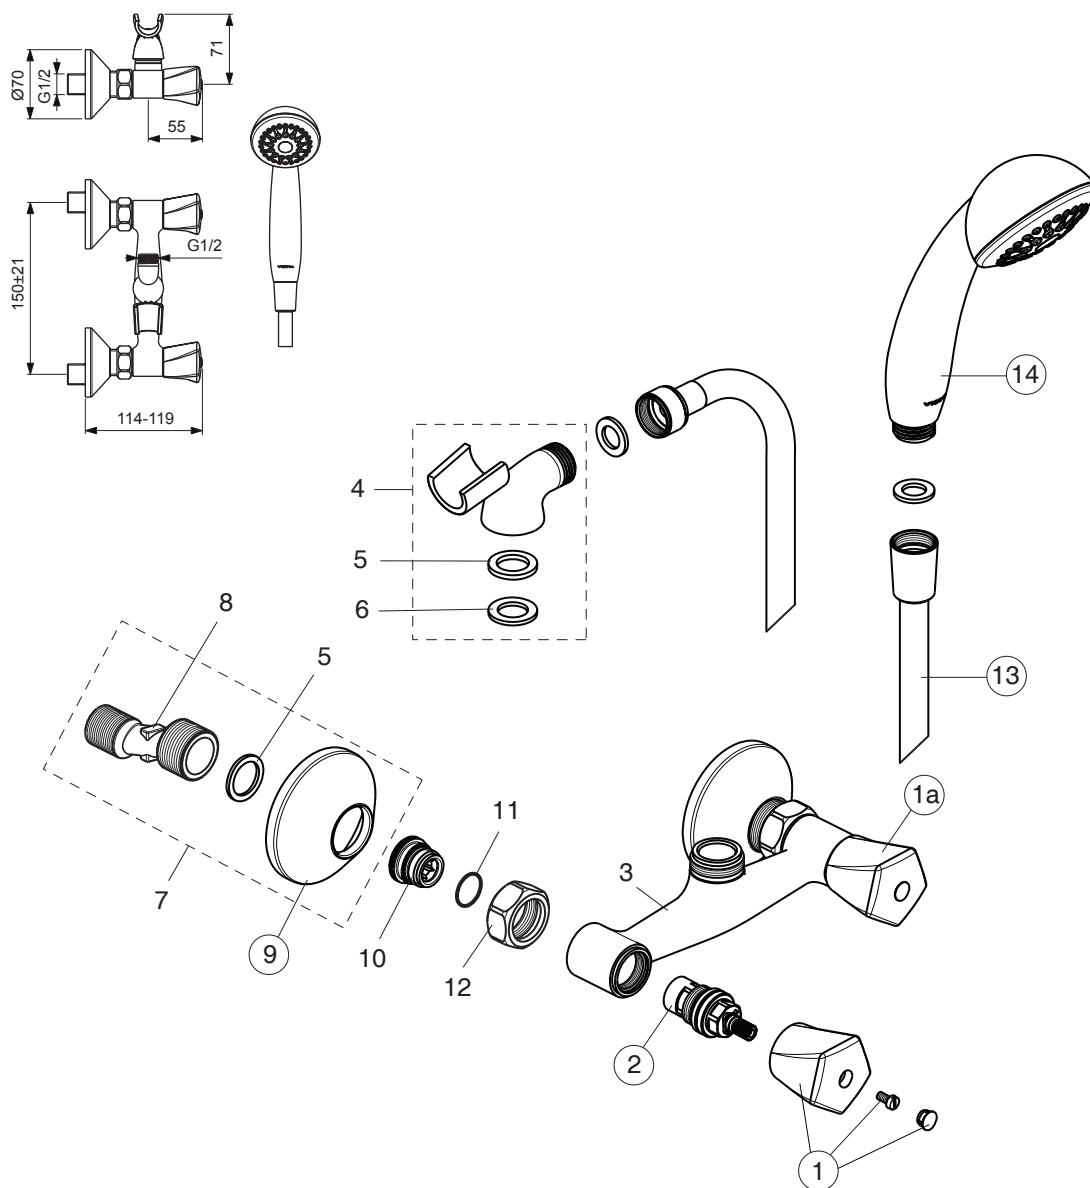

**BA360AA**

Pos.	Signify	Spare parts-Nr.	Quantity	Pos.	Signify	Spare parts-Nr.	Quantity
1	Handle(Red)-set	B961354AA	1 Set	14	Shower 70mm,1F	BA181AA	1 Pcs.
1a	Handle(Blue)-set	B961355AA	1 Set				
2	Ceramic valve,G1/2,180°	B960350NU	1 Pcs.				
3	Body		1 Pcs.				
4	Fork		1 Pcs.				
5	Fiberring		2 Pcs.				
6	O-Ring Ø24x16x2.5		1 Pcs.				
7	S-connection-compl.		1 Set				
8	S-connections G1/2"x G3/4'		2 Pcs.				
9	Metallrosette	A963489AA	1 Pcs.				
10	Nipple M19x1.5LH		2 Pcs.				
11	O-Ring Ø15.6x1.78		2 Pcs.				
12	Coupling nut		2 Pcs.				
13	Shower hose L1500mm	B964952AA	1 Pcs.				