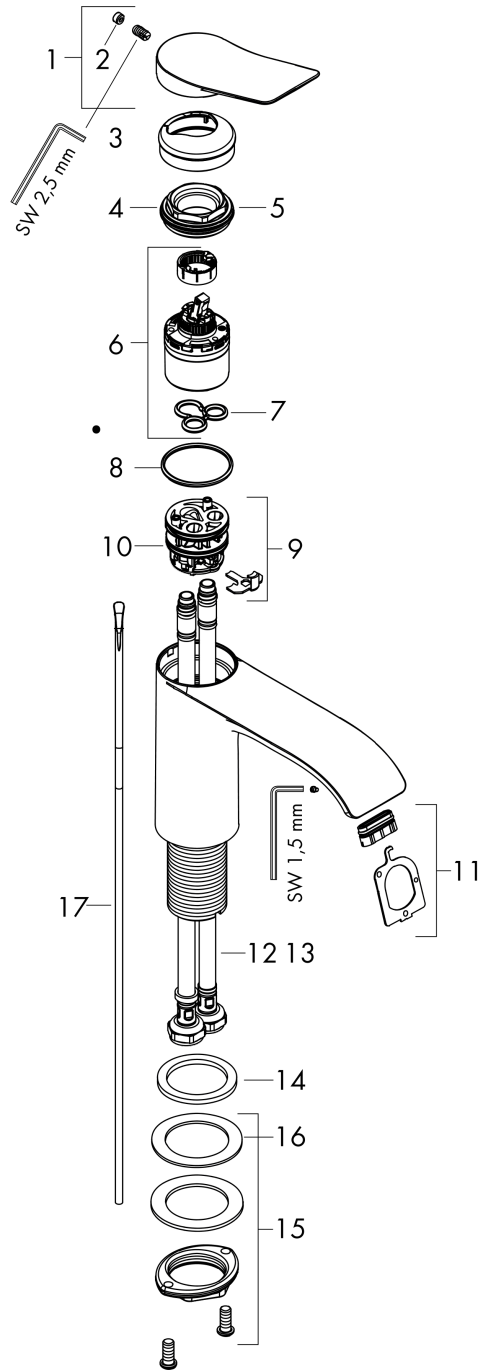

Vivenis

Смеситель для раковины, однорычажный, 250 со сливным гарнитуром, для раковины в форме таза

: матовый белый   Артикульный номер: **75040700**

Покомпонентное изображение

Год выпуска: >06/21

Vivenis

Смеситель для раковины, однорычажный, 250 со сливным гарнитуром, для раковины в форме таза

: матовый белый Артикульный номер: **75040700**

Перечень запасных частей

Год выпуска: >06/21

Позиция	Описание	Артикульный номер	PC	PU
1	handle	94277700	-	1
2	screw cover	93735700	-	1
3	escutcheon	94027700	-	1
4	nut	93995000	-	1
5	O-ring 35x1,5	92114000	-	1
6	cartridge, assy	93897000	-	1
7	seal	95008000	-	1
8	O-ring 35x2	92604000	-	1
9	adapter for cartridge	98750000	-	1
10	O-Ring 30x2	98186000	-	1
11	spray former	94275000	-	1
12	connection hose 600 mm M8x0,75 G3/8	96556000	-	1
13	O-ring 6,6x1,6	93019000	-	1
14	flat seal	98749000	-	1
15	fixing set (Ø 32)	13961000	-	1
16	lever collar	97548000	-	1
17	pull rod	96657000	-	1
a	pop up waste	94139700	-	1
b	fixation extension 35 mm	13898000	-	1