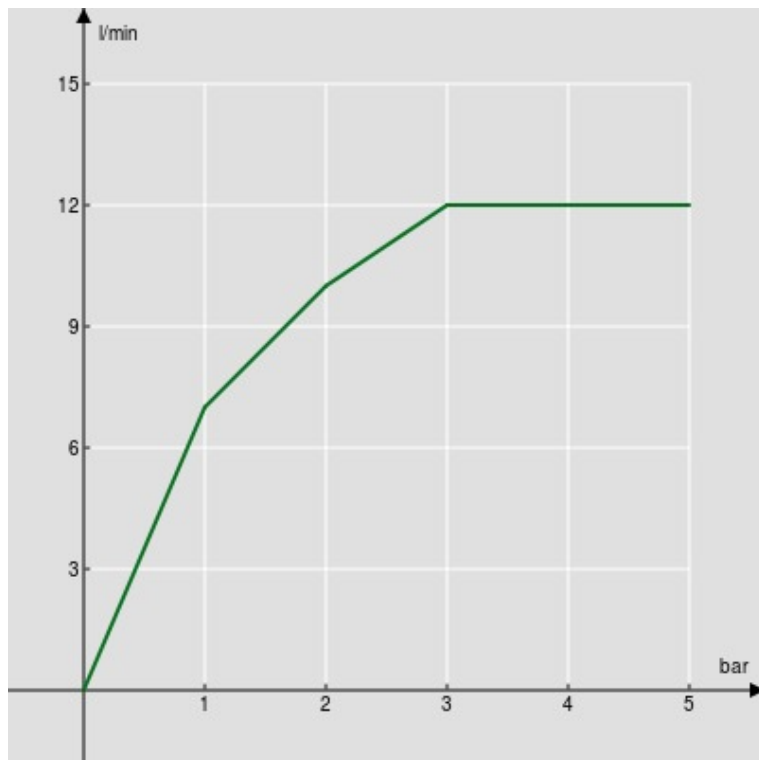

SPECIFICATIONS

Shower set with water connection

Diamond smoke PVD

1/2" water connection

Fixed hand shower support

3-jet hand shower and 150 cm hose

Packaging: 24 x 25 x 8 cm / 0,0048 m³ / 1 kg

FLOW RATE DIAGRAM: HOT/COLD WATER

— Hand shower

FLOW RATE DIAGRAM: MIXED WATER

— Hand shower