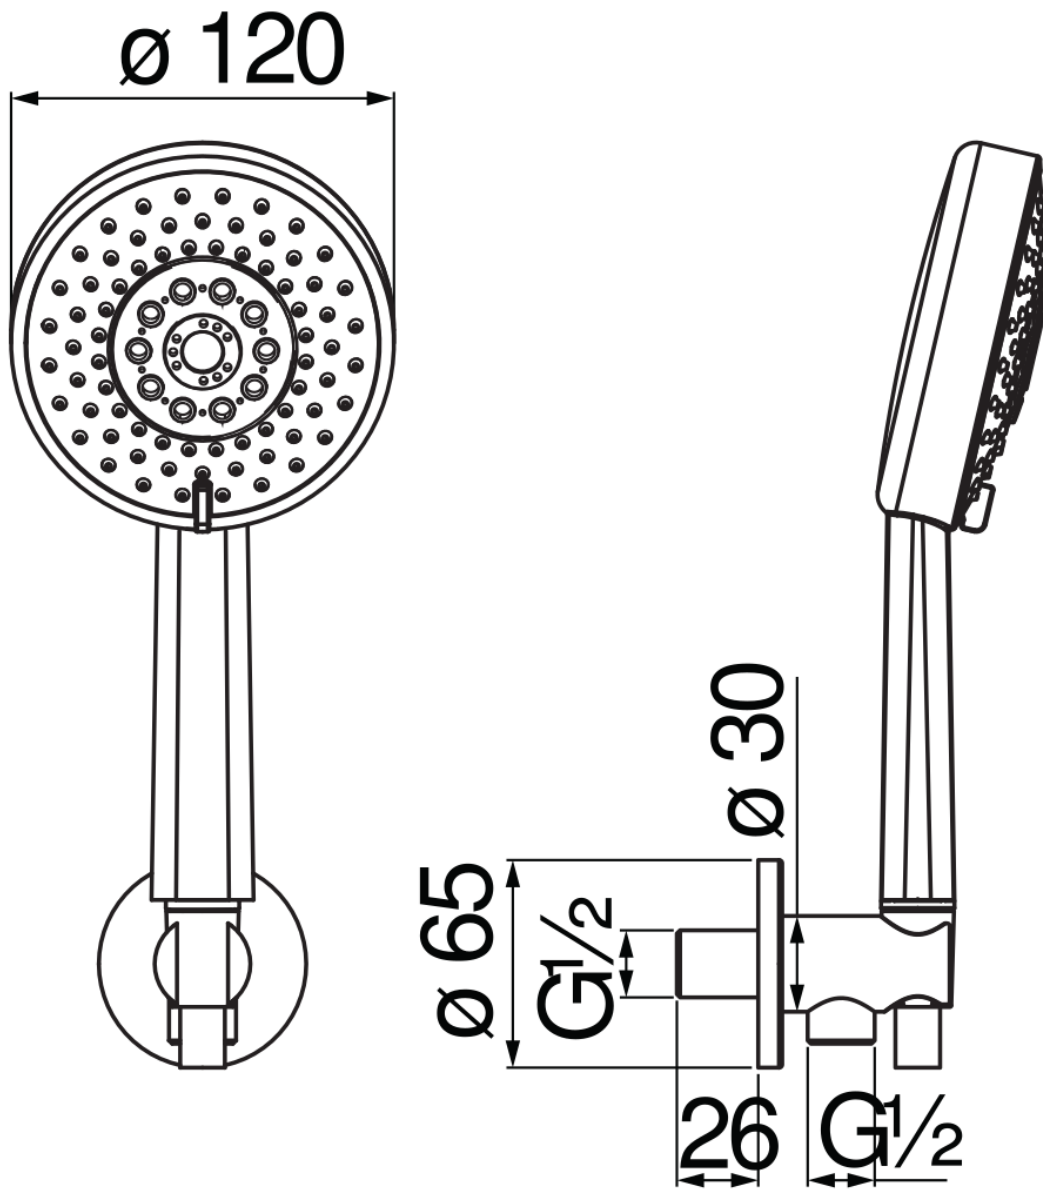

SPECIFICATIONS

Shower set with water connection

Diamond smoke PVD

1/2" water connection

Fixed hand shower support

3-jet hand shower and 150 cm hose

Packaging: 24 x 25 x 8 cm / 0,0048 m³ / 1 kg

FLOW RATE DIAGRAM: HOT/COLD WATER

— Hand shower

FLOW RATE DIAGRAM: MIXED WATER

— Hand shower