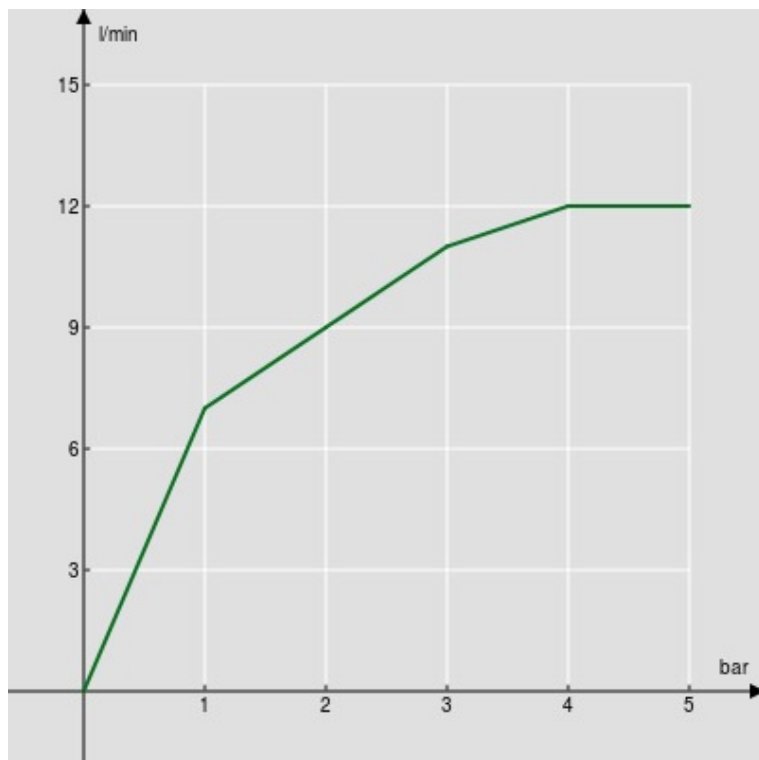

SPECIFICATIONS

Shower set with water connection

Diamond smoke PVD

1/2" water connection

Fixed hand shower support

3-jet hand shower and 150 cm hose

Packaging: 24 x 25 x 8 cm / 0,0048 m³ / 1 kg

FLOW RATE DIAGRAM: HOT/COLD WATER

— Hand shower

FLOW RATE DIAGRAM: MIXED WATER

— Hand shower