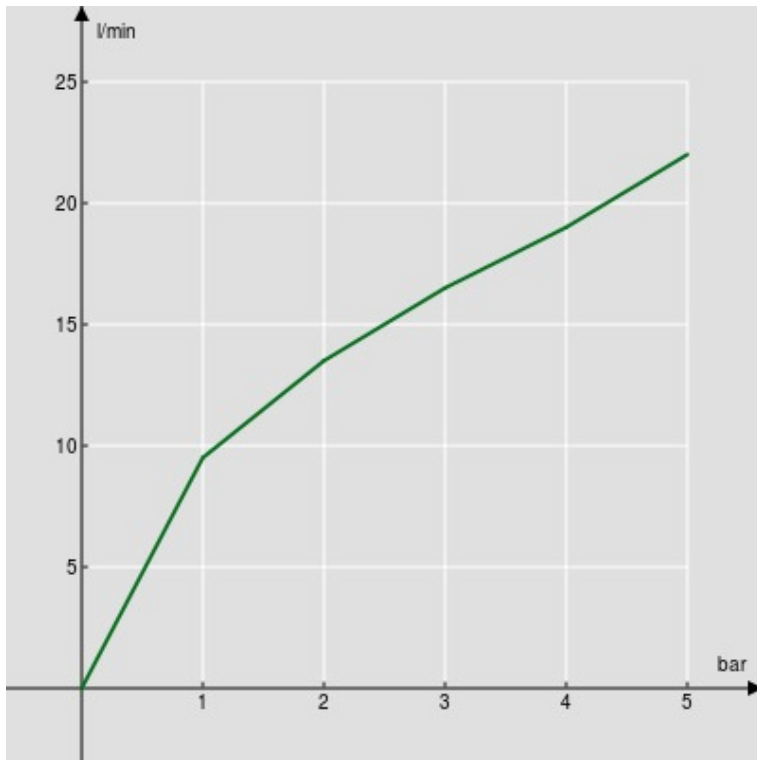

SPECIFICATIONS

Wall rail

Red canyon PVD

Sliding swivel hand shower support

Single jet hand shower and 150 cm hose

Packaging: 1,016 kg

FLOW RATE DIAGRAM: HOT/COLD WATER

— Hand shower