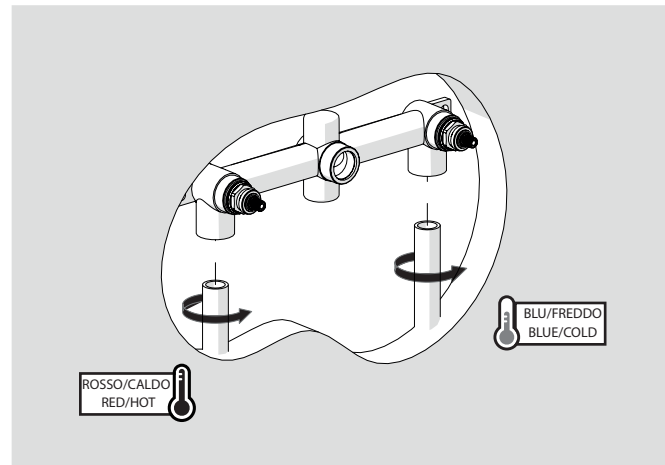

Not included / Non incluso / Non Inclus / Nie zawarty / No incluido / Nao incluido

1

A

B

2

A

3

4