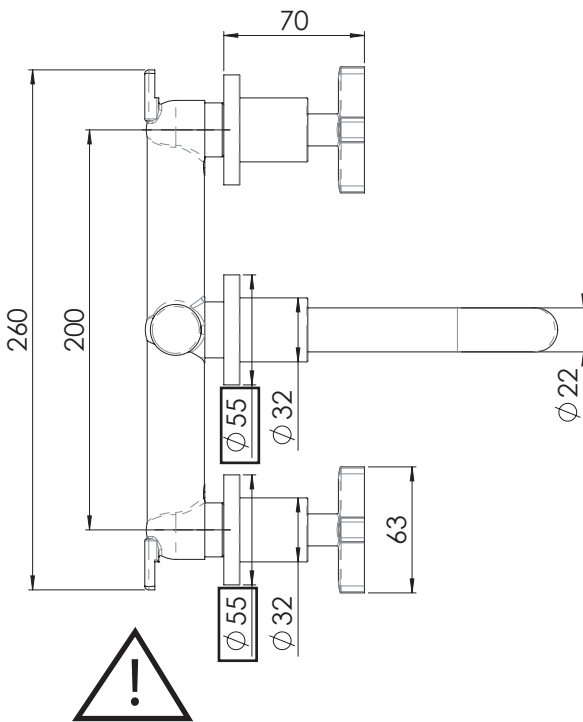

Not included / Non incluso / Non Inclus / Nie zawarty / No incluido / Nao incluido

1

A

B

2

A

3

4