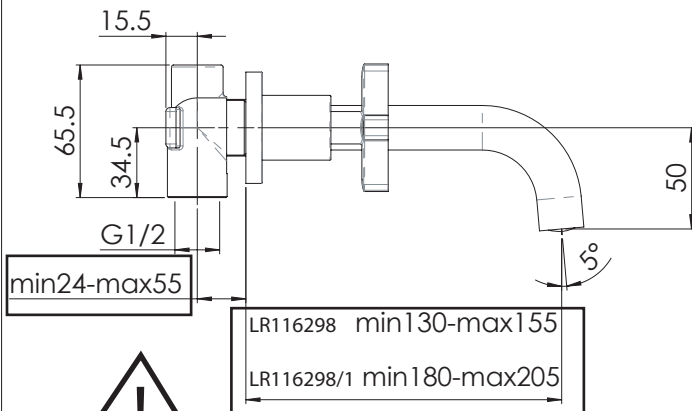

Not included / Non incluso / Non Inclus / Nie zawarty / No incluido / Nao incluido

1

A

B

2

A

3

4