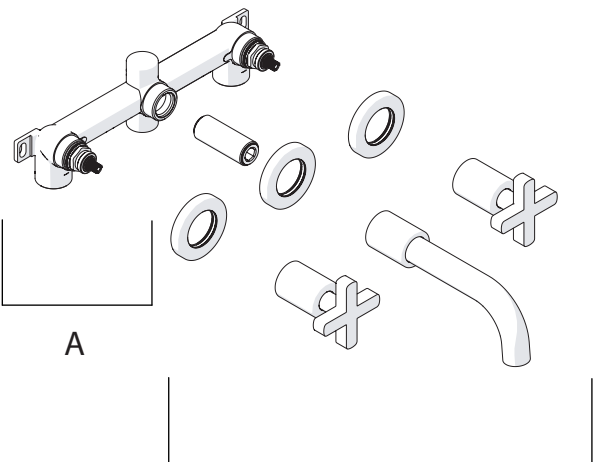

Not included / Non incluso / Non Inclus / Nie zawarty / No incluido / Nao incluido

1

A

B