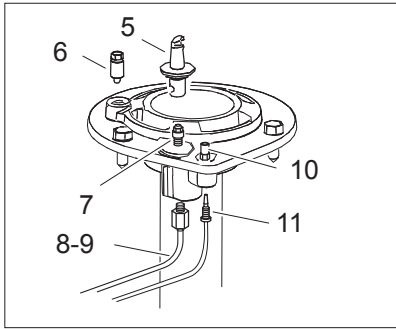

Nr.	Code	Title	Recommended
1.	185734	<i>BURNER CAP 7000 KCAL</i>	✓
2.	185726	<i>BURNER 7KW</i>	✓
5.	185732	<i>PILOT BURNER FLEX 2.0</i>	✓
7.	INIETTORE	<i>SEE HANDBOOK NOZZLES</i>	
8.	173386	<i>FRONT BURNER PILOT PIPE</i>	
9.	173387	<i>BACK BURNER PILOT PIPE</i>	
10.	RTCU700391	<i>NUT</i>	
11.	RTCU700374	<i>THERMOCOUPLE</i>	✓
12.	185740	<i>BACK BURNER DISTRIBUTION PIPE</i>	
15.	185738	<i>FRONT BURNER DISTRIBUTION PIPE</i>	
17.	167184	<i>SAFETY VALVE BRIDLE</i>	✓
18.	167997	<i>SAFETY VALVE</i>	✓
19.	RTCU900018	<i>BICONE D.6</i>	✓
20.	RTCU900019	<i>NUT D.6</i>	✓
21.	RTCU900012	<i>BICONE D.10</i>	✓
22.	RTCU700297	<i>NUT D.10</i>	✓
23.	173320	<i>INJECTOR SUPPORT TOP G4SF77</i>	
24.	KFB70S	<i>COMPLETE ENAMELLED BURNER KIT 7KW</i>	
26.	KFB11S	<i>COMPLETE ENAMELLED BURNER KIT 11KW</i>