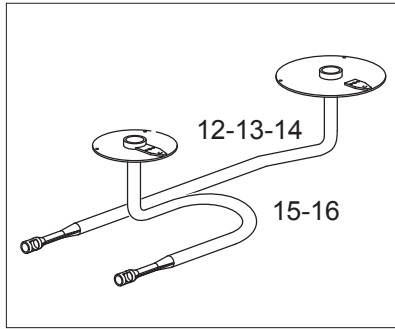

Nr.	Code	Title	Recommended
1.	185734	<i>BURNER CAP 7000 KCAL</i>	✓
2.	185726	<i>BURNER 7KW</i>	✓
5.	185732	<i>PILOT BURNER FLEX 2.0</i>	✓
7.	INIETTORE	<i>SEE HANDBOOK NOZZLES</i>	
8.	173386	<i>FRONT BURNER PILOT PIPE</i>	
9.	173387	<i>BACK BURNER PILOT PIPE</i>	
10.	RTCU700391	<i>NUT</i>	
11.	RTCU700374	<i>THERMOCOUPLE</i>	✓
12.	185740	<i>BACK BURNER DISTRIBUTION PIPE</i>	
15.	185738	<i>FRONT BURNER DISTRIBUTION PIPE</i>	
17.	167184	<i>SAFETY VALVE BRIDLE</i>	✓
18.	167997	<i>SAFETY VALVE</i>	✓
19.	RTCU900018	<i>BICONE D.6</i>	✓
20.	RTCU900019	<i>NUT D.6</i>	✓
21.	RTCU900012	<i>BICONE D.10</i>	✓
22.	RTCU700297	<i>NUT D.10</i>	✓
23.	173320	<i>INJECTOR SUPPORT TOP G4SF77</i>	
24.	KFB70S	<i>COMPLETE ENAMELLED BURNER KIT 7KW</i>	
26.	KFB11S	<i>COMPLETE ENAMELLED BURNER KIT 11KW</i>