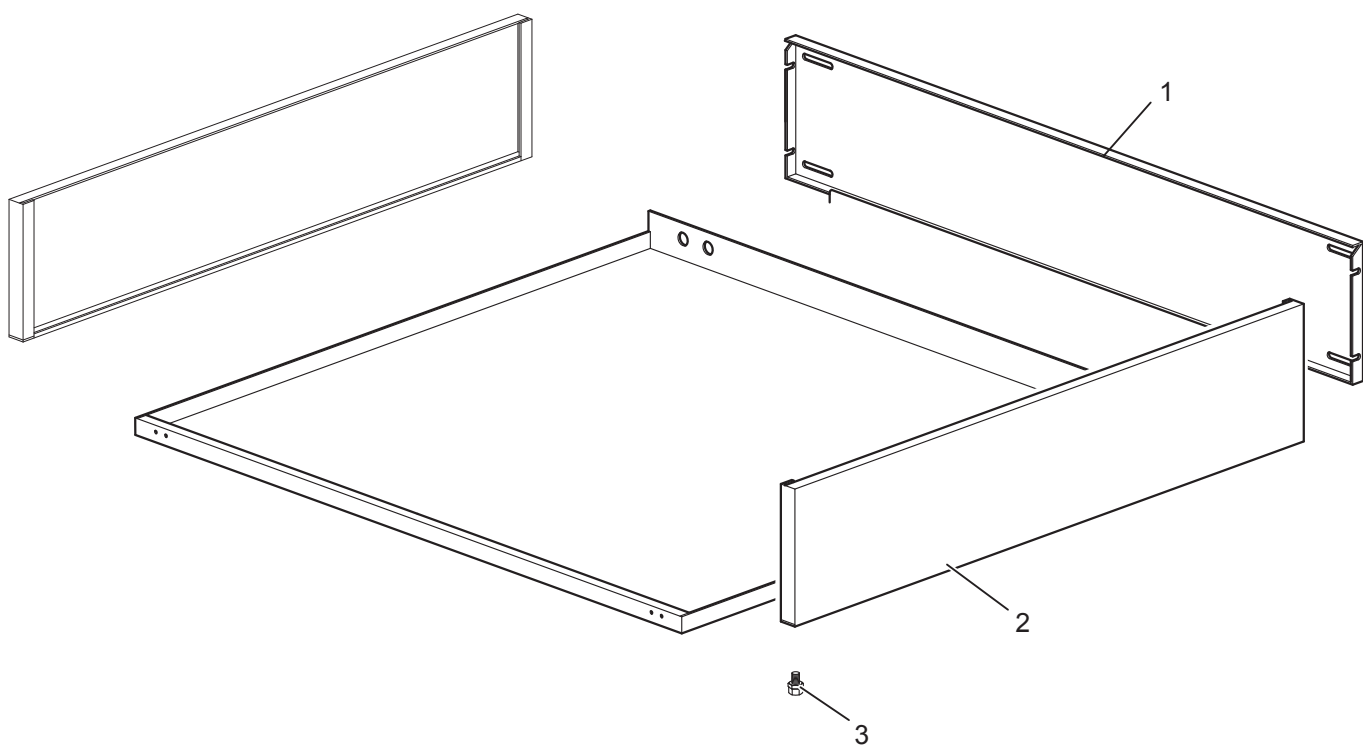

Nr.	Code	Title	Recommended
1.	184977	CHIMNEY GRILL	
2.	185746	SINGLE CAST IRON GRID	
3.	186468	STAINLESS STEEL GRID	
4.	163603	TOP CONNECTION	
5.	171594	CONTROL PANEL	
6.	176318	CLIPS	✓
7.	171439	NUT	✓
9.	171437	BURNER KNOB	✓
10.	174332	KNOB RING	✓
11.	RTCU700274	SINGLE CAST IRON GRID	