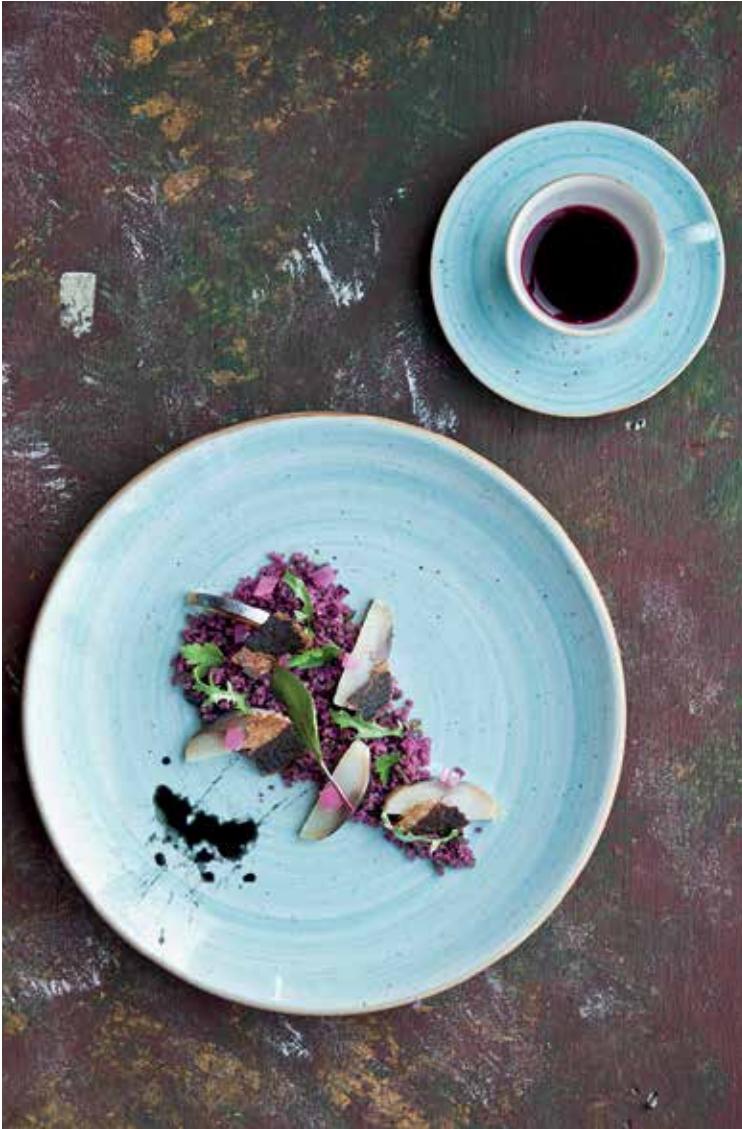

Aura Aqua

b

Düz Tabak
Flat Plate

AAQGRM17DZ	12	17 cm	12	12
AAQGRM19DZ	12	19 cm	12	12
AAQGRM21DZ	12	21 cm	12	12
AAQGRM23DZ	12	23 cm	12	12
AAQGRM25DZ	12	25 cm	12	12
AAQGRM27DZ	12	27 cm	12	12
AAQGRM30DZ	6	30 cm	6	6

Pizza Tabağı
Pizza Plate

AAQGRM32PZ	6	32 cm	6	6

b

Çukur Tabak
Pasta Plate

AAQGRM24CK	6	24 cm	400 cc	6	6
AAQGRM27CK	6	27 cm	450 cc	6	6
AAQGRM30CK	6	30 cm	550 cc	6	6

b

Çukur Tabak
Pasta Plate

AAQBNC28CK	6	28 cm	400 cc	6	6

b

Çukur Tabak
Deep Plate

AAQGRM9CK	24	9 cm	50 cc	24	24
AAQGRM13CK	12	13 cm	220 cc	12	12
AAQGRM15CK	12	15 cm	330 cc	12	12
AAQGRM20CK	12	20 cm	500 cc	12	12

b

Çukur Tabak
Pasta Plate

AAQBML23CK	6	23 cm	1000cc	6	6
AAQBML25CK	6	25 cm	1300 cc	6	6

b

Kase
Oatmeal Bowl

AAQGRM16KS	12	16 cm	400 cc	12	12
AAQGRM18KS	12	18 cm	700 cc	12	12
AAQGRM20KS	6	20 cm	900 cc	6	6

Compatible With
BNC12JO
BNC14JO
RIT14AKS

Compatible With
BNC12JO
BNC14JO
RIT14AKS
VNT16KS
GRM16KS

Kase
Oatmeal Bowl

AAQBNC6JO	24	6 cm	30 cc	24	24
AAQBNC12JO	12	12 cm	350 cc	12	12
AAQBNC14JO	12	14 cm	500 cc	12	12
AAQGRM17KKT	12	17 cm		12	12
AAQGRM19KKT	12	19 cm		12	12

Kase
Bowl

AAQRIT12AKS	12	12 cm	290 cc	12	12
AAQRIT14AKS	12	14 cm	450 cc	12	12

b

Tatlı Kasesi
Stackable Bowl

AAQBNC12KS	24	12 cm	290 cc	24	24

Kase
Bowl

AAQVNT8KS	24	8 cm	60 cc	24	24
AAQVNT16KS	12	16 cm	350 cc	12	12
AAQVNT18KS	6	18 cm	450 cc	6	6
AAQVNT22KS	6	22 cm	850 cc	6	6

Kase
Bowl

AAQSTR10KS	24	10 cm	45 cc	24	24
AAQSTR27KS	6	27 cm	750 cc	6	6

Taste Sahan
Round Eared Dish

AAQTST9SH	12	11 cm		12	12

Sahan
Eared Dish

AAQOPT17SH	12	17 cm		12	12
AAQOPT20SH	12	20 cm		12	12

Made to Stock

References in red are new products.

Covered by BONNA Life Time Edge Chip Warranty

6 pcs
12 pcs
24 pcs