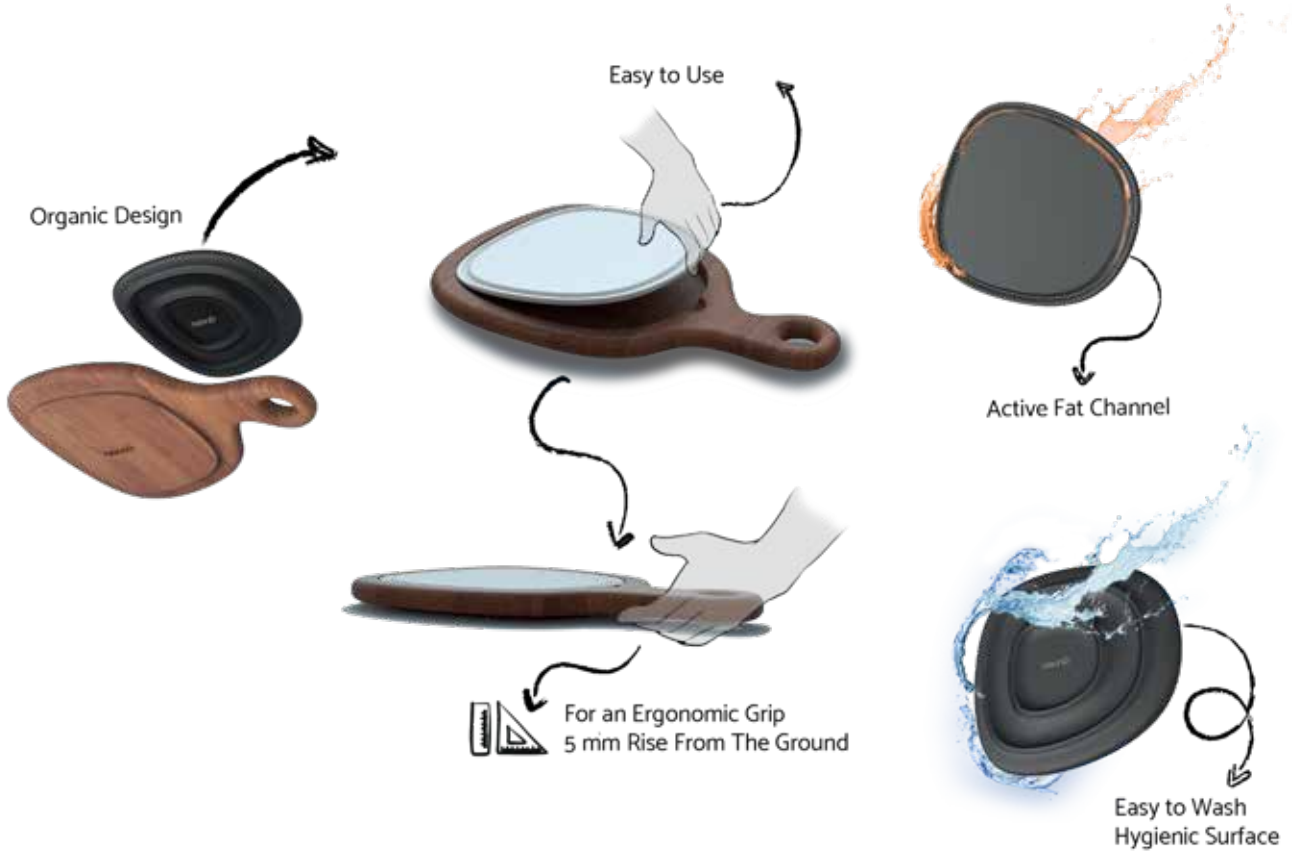

6 

**Piuma Düz Tabak**  
*Piuma Flat Plate*  
NOTPIU25DZ  
24,5 x20,5 cm

6 

**Piuma Düz Tabak**  
*Piuma Flat Plate*  
GOPIU25DZ  
24,5 x20,5 cm

6 

- Designed and manufactured in Turkey
- Ergonomic design, easy to hold
- 2 pcs set – beech wood main plate, porcelain service plate
- 5 mm above the surface for easy grip
- Active oil discharge channels
- Easy-to-wash
- Hygienic service surface