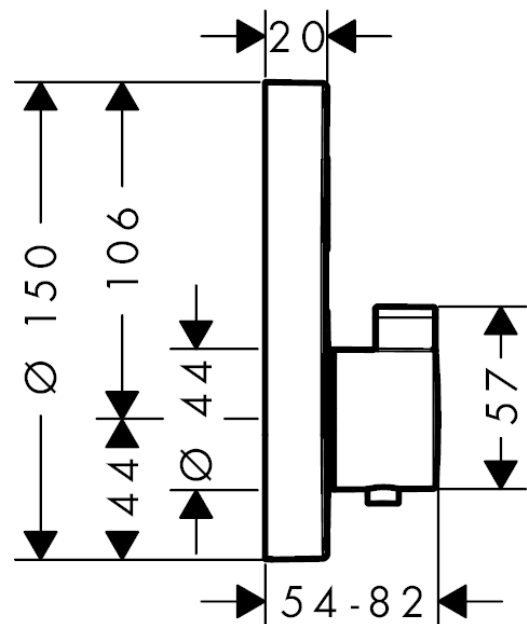

ShowerSelect S

Термостат ShowerSelect S, для 1 потребителя, CM
Поверхности : **хром** Артикульный номер: **15744000**

Описание

Характеристики

- 1 потребитель
- кнопка Select включения / выключения для одного потребителя
- максимальный расход воды при 3 барах: 26,7 л/мин
- картридж термостата, клапан Select
- предохранительный ограничитель при 40°C
- регулируемое ограничение температуры
- вид соединения: скрытая часть
- мин. рабочее давление: 1 бар
- макс. рабочее давление: 10 бар
- Термостат поставляется с кнопкой вкл/выкл

Технология

Продукт

Чертеж

График расхода воды