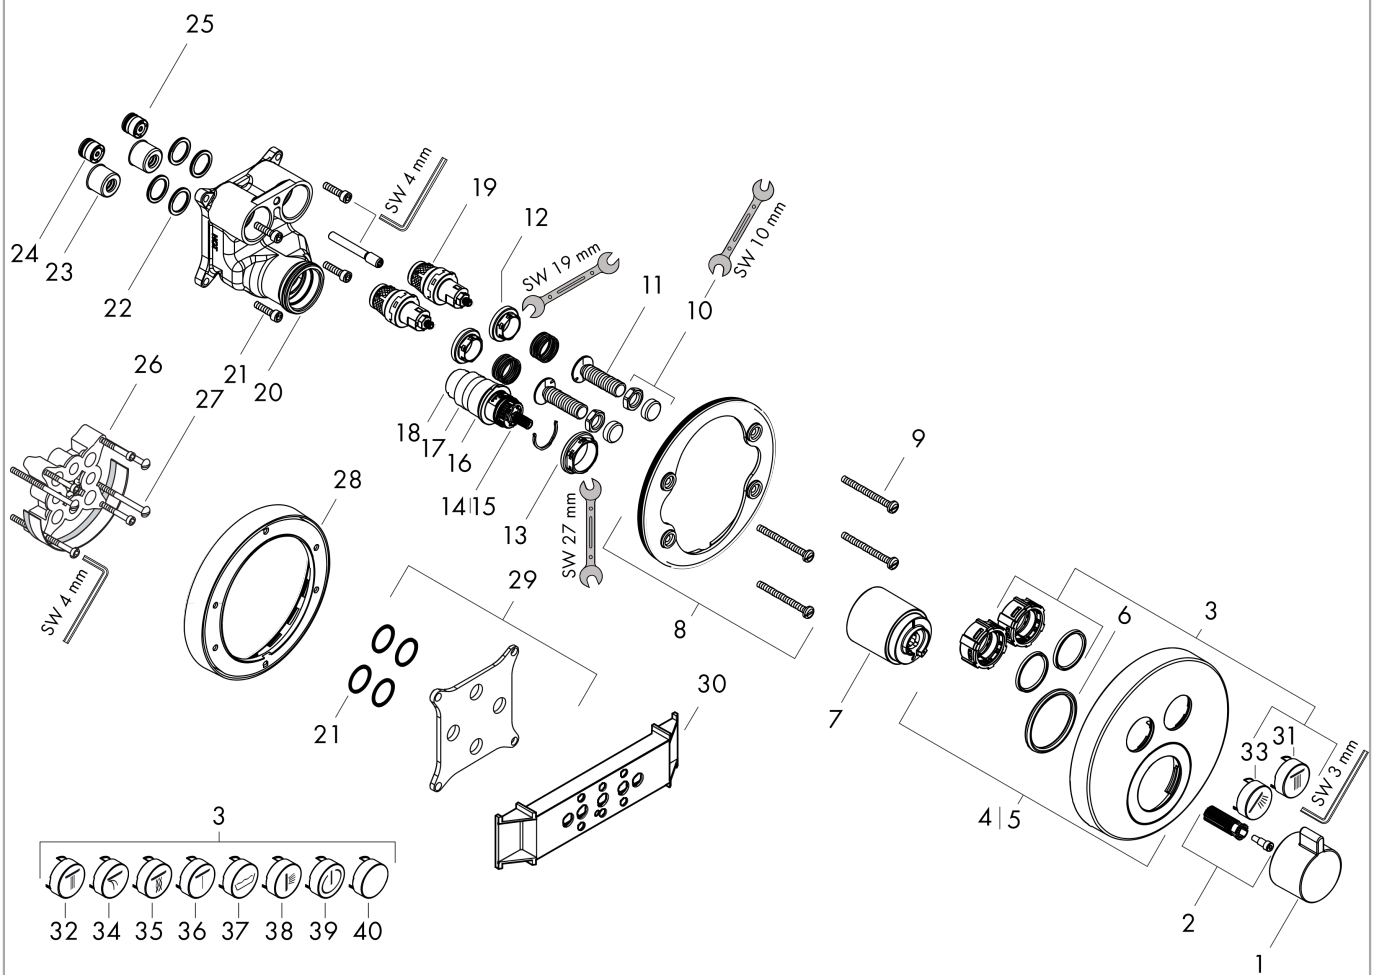

ShowerSelect S

Термостат ShowerSelect S, для 2 потребителей, CM

Поверхности : хром Артикулный номер: 15743000

Покомпонентное изображение

Год выпуска: >01/18

ShowerSelect S

Термостат ShowerSelect S, для 2 потребителей, СМ

Поверхности : **хром** Артикульный номер: **15743000**

Перечень запасных частей

Год выпуска: >01/18

Позиция	Описание	Артикульный номер	PC	PU
1	handle for thermostat	92215000	-	1
2	handle fixing set	95843000	-	1
3	set of symbols	92218000	-	1
4	escutcheon Ø 150 mm	92325000	-	1
5	escutcheon for exchanged connections	92391000	-	1
6	O-ring 44x4	98471000	-	1
7	sleeve	92216000	-	1
8	holder for escutcheon	98793000	-	1
9	set of fixing screws	96454000	-	1
10	nut and flange	92696000	-	1
11	Select-adapter	92219000	-	1
12	nut	98368000	-	1
13	nut	98913000	-	1
14	thermostat cartridge	98282000	-	1
15	cartridge for exchanged connections	92373000	-	1
16	O-ring 25x2,5	92146000	-	1
17	O-ring 25x1,5	98146000	-	1
18	O-ring 20x1,5	98197000	-	1
19	shut off unit	95758000	-	1
20	O-ring 36x2	98156000	-	1
21	set of screws	96525000	-	1
22	O-ring 16x2	98133000	-	1
23	noise reduction	94073000	-	1
24	non return valve (pressure-resistant up to 2 MPa)	92594000	-	1
25	non return valve	97980000	-	1
26	extension 25 mm	13595000	-	1
27	set of fixing screws	97747000	-	1
28	extension 22 mm (Ø 150 mm)	13597000	-	1
29	compensation set 1°	95521000	-	1
30	fit-up aid	92540000	-	1
31	symbol head shower Rain large	93571880	-	1
32	symbol head shower Rain small	93572880	-	1
33	symbol handshower	93573880	-	1
34	symbol Flood jet	93574880	-	1
35	symbol Whirl	93575880	-	1
36	symbol Mono	93576880	-	1
37	symbol tub	93577880	-	1
38	symbol body shower	93578880	-	1
39	symbol ON/OFF	93579880	-	1
40	pushbutton	93955880	-	1
a	concealed item	01800180	-	1