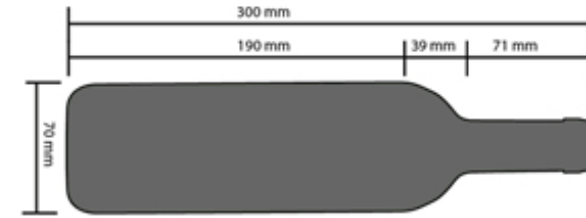

Bottle loading plan

DUNAVOX FLOW-46
DAUF-46.138B, SS

Standard 750mL Bordeaux bottle