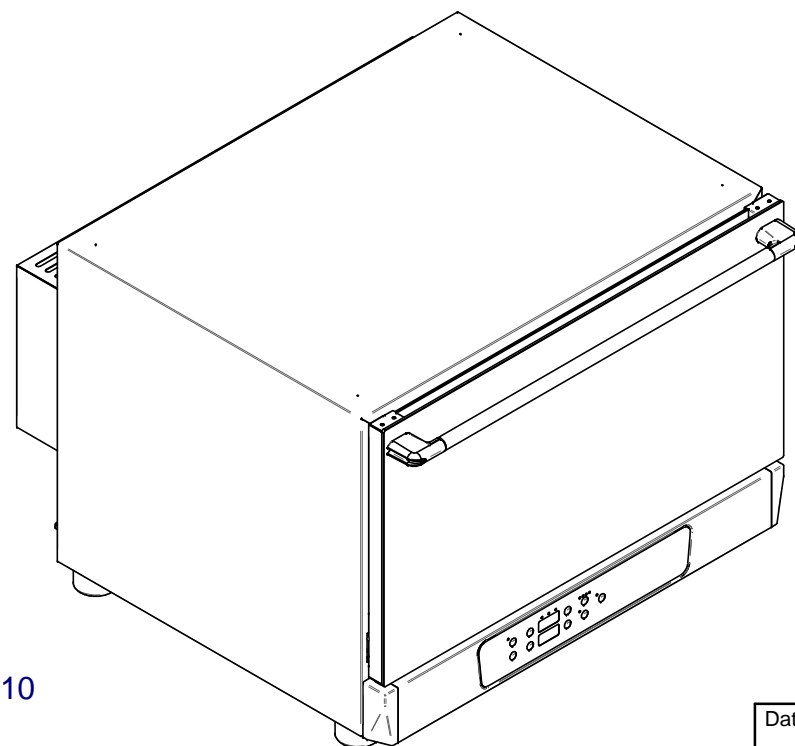

scala 1:10

ENGLISH	
06.	HUMIDIFY SOLENOID VALVE 3/4" BSP (GAS)
07.	UNIPOTENTIAL TERMINAL
08.	COMPRESSION CABLE GLAND
09.	HOT FUMES EXHAUST CHIMNEY
10.	DIGITAL CONTROL

Scale :  
1:8

Reserved property :

Drawing by:  
C. R.

Date :  
28/10/2014

Description :  
**OVEN DRAWINGS**

Model :  
T04DI

Name:  
**AD46DI ECO**

**APACH**