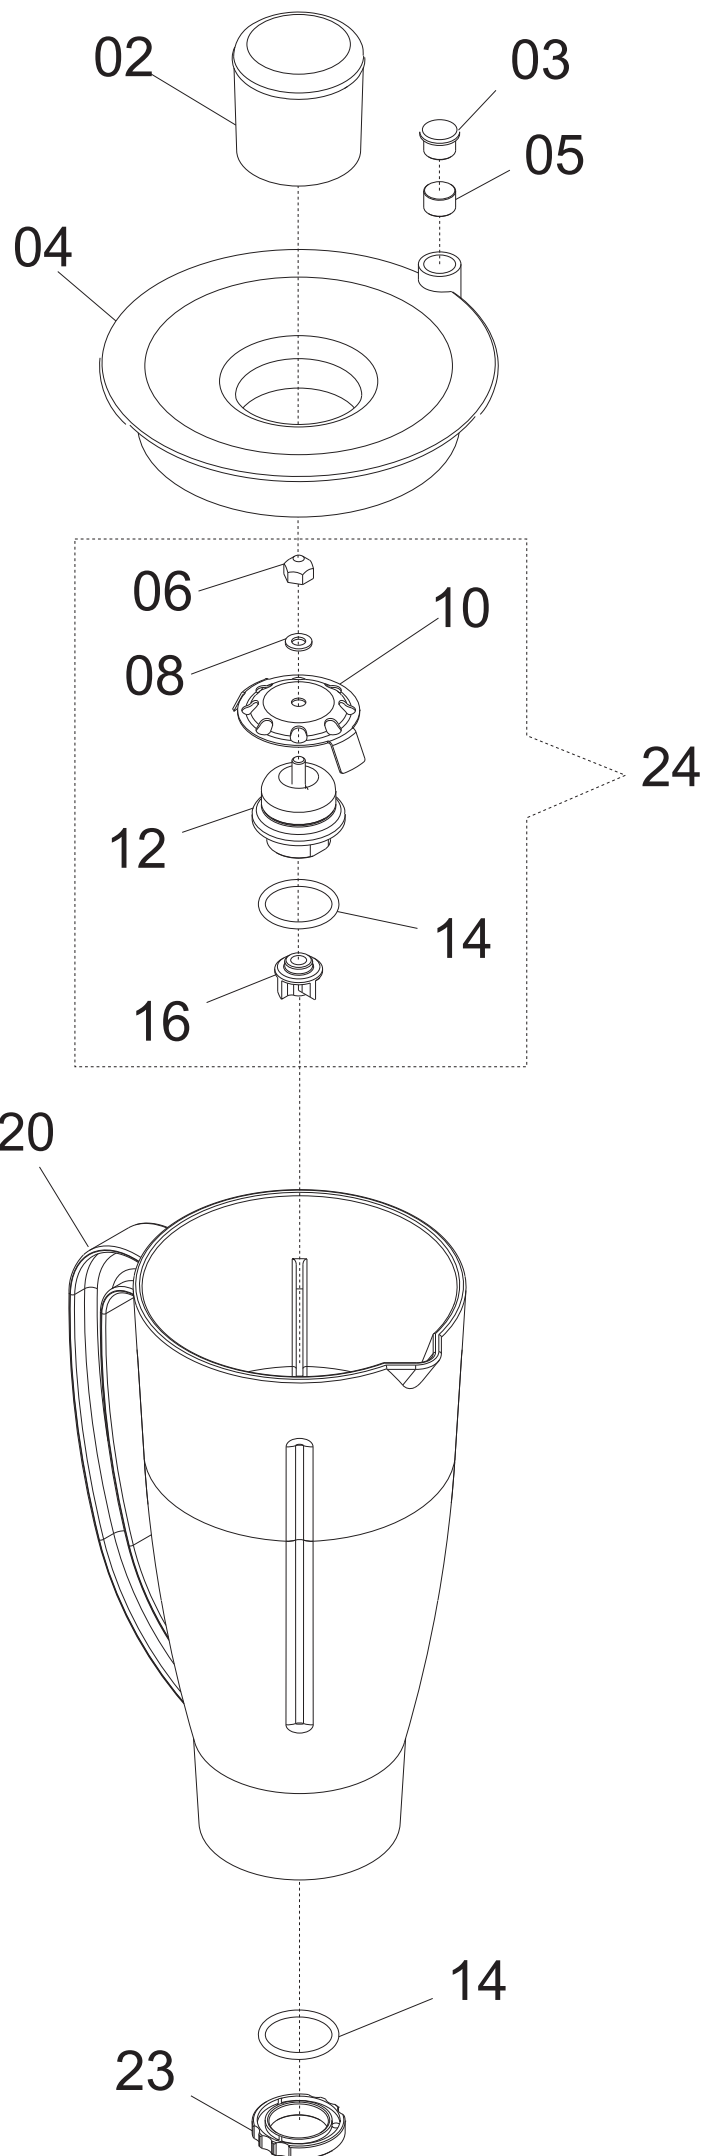

2	TRANSPARENT CAP FOR BLENDER	IB4050905
3	MAGNET CAP FOR DRAGONE	IB4000805
4	LID WITH MAGNET FOR DRAGONE	IB4000821
5	LID MAGNET FOR DRAGONE	IB5820810
6	SHAFT NUT _ DRAGONE Y15	IB2000944
8	S/STEEL WASHER D.05 _ APOLLO/DRAGON	IB77R05
10	FRUSTA FRAPPE DRG FMR	IB2200105
12	BEARINGS ASSEMBLY FOR DRAGONE	IB9867005
14	OR 3100 _ DRAGONE/SATURNO	IB4104033
16	BLADE DRIVER M6 SX DRAGONE	IB2100812
20	LEXAN JAR L.1,5L DRG	IB4050802
23	RETAINING RING BEARING _ DRAGONE	IB2000813
24	ASS.BASE IX.CAFFÈ MONT.DRG FMR	IB9867000