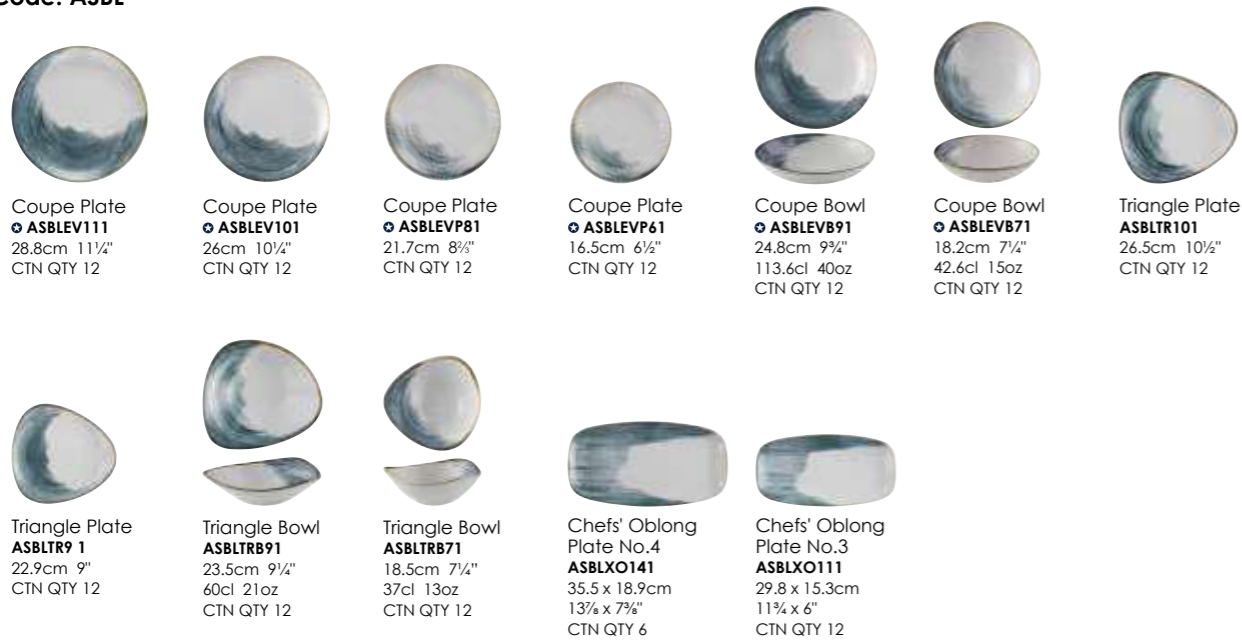

Triangle Plate
ASBLTR91
22.9cm 9"
CTN QTY 12

Triangle Bowl
ASBLTR891
23.5cm 9¼"
60cl 21oz
CTN QTY 12

Triangle Bowl
ASBLTR871
18.5cm 7¼"
37cl 13oz
CTN QTY 12

Chefs' Oblong Plate No.4
ASBLXO141
35.5 x 18.9cm
13¾ x 7¾"
CTN QTY 6

Chefs' Oblong Plate No.3
ASBLXO111
29.8 x 15.3cm
11¾ x 6"
CTN QTY 12

Accents Blueberry

Code: ASBL