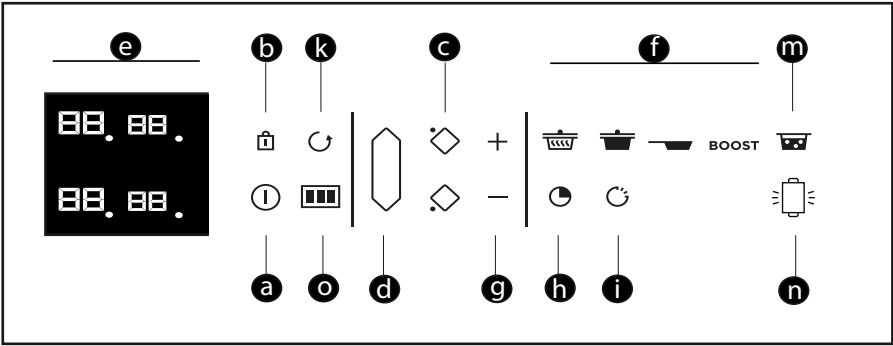

a

Control panel b: A square display area on the left. To its right are two columns of icons. The first column contains a trash can, a refresh symbol, a diamond with a plus sign, and a diamond with a minus sign. The second column contains a trash can with a plus sign, a trash can with a minus sign, a 'BOOST' label, a trash can with a plus sign, a moon, a refresh symbol, and a battery icon.

1.2.13

1.3

1.3.1

1.3.2

1.3.3

1.3.4

1.3.5

1.3.6

2.2

2.2.1

2.2.2

2.2.3

2.2.4

2.3

2.3.1

2.3.2