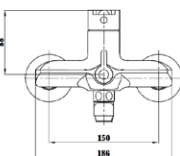

Смеситель для ванны
с длинным изливом
Артикул: SR 31

Материал корпуса: латунь
Керамический картридж: Ø 35
Цвет: хром
Излив: поворотный
Тип крепления: эксцентрики
с декоративными отражателями
Входит в комплект:
Душевая лейка 1 режимная
Держатель лейки
Шланг душевой в металл. оплетке
Вес (грамм): 1928