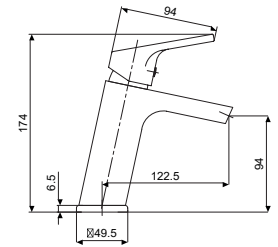

Материал корпуса: латунь  
 Ceramic cartridge: Ø 35  
 Color: chrome  
 Spout: monolithic  
 Mounting type: "FastFix"/2 screws  
 Weight (grams): 1100  
 Inlet included: flexible 1/2" (length 350 mm)  
 Aerator - cascade Neoperl (key included)