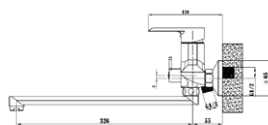

Смеситель для ванны
с длинным изливом
Артикул: SR 31

Материал корпуса: латунь
Керамический картридж: Ø 35
Цвет: хром
Излив: поворотный
Тип крепления: эксцентрики
с декоративными отражателями
Входит в комплект:
Душевая лейка 1 режимная
Держатель лейки
Шланг душевой в металл. оплетке
Вес (грамм): 1928