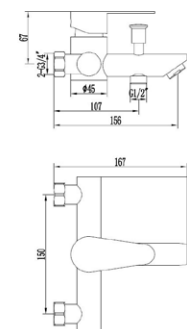

Смеситель для ванны
Артикул: OL 54

Материал корпуса: нерж. сталь
SUS 304
Керамический картридж: Ø 35
Цвет: матовый никель
Излив: монолитный
Тип крепления: эксцентрики
с декоративными отражателями
Входит в комплект:
Душевая лейка 3х режимная
Держатель лейки
Шланг душевой в металл. оплетке
Вес (грамм): 2172