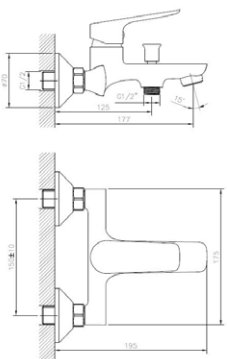

Смеситель для ванны
Артикул: DL 54 GRF

Материал корпуса: латунь
Керамический картридж: Ø 35
Цвет: графит
Излив: монолитный
Тип крепления: эксцентрики
с декоративными отражателями
Входит в комплект:
Душевая лейка 1 режимная
Держатель лейки
Шланг душевой в металл. оплетке
Вес (грамм): 1558