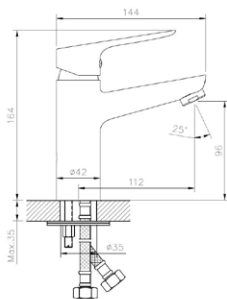

Смеситель для умывальника
Артикул: DL 26 GRF

Материал корпуса: латунь
Керамический картридж: Ø 35
Цвет: графит
Излив: монолитный
Тип крепления: "2 шпильки"
Вес (грамм): 1200
Подводка в комплекте: гибкая 1/2,
(длина 45см)