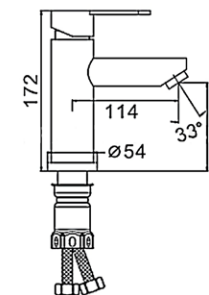

Смеситель для душа
Артикул: OL 26

Материал корпуса: нерж. сталь
SUS 304
Керамический картридж: Ø 35
Цвет: матовый никель
Излив: монолитный
Тип крепления: FastFix
Вес (грамм): 650
Подводка в комплекте: гибкая 1/2,
(длина 40см)