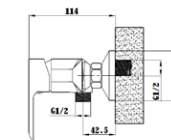

Смеситель для душа
Артикул: SR 80

Материал корпуса: латунь
Керамический картридж: Ø 35
Цвет: хром
Тип крепления: эксцентрики
с декоративными отражателями
Вес (грамм): 986