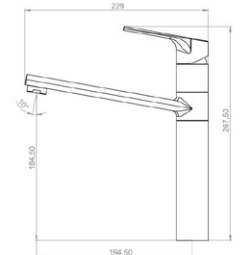

Смеситель для кухни
Артикул: ON 519

Материал корпуса: латунь
Ceramic cartridge: Ø 35
Color: chrome
Spout: 360° rotating
Mounting type: "FastFix"/ 2 screws
Weight (grams): 1200
Inlet included: flexible 1/2" (length 350 mm)