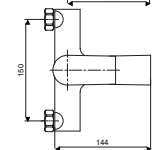

Смеситель для ванны
Артикул: ON 54

Материал корпуса: латунь
Ceramic cartridge: Ø 35
Color: chrome
Spout: monolithic
Mounting type: eccentric with decorative reflectors
Weight (grams): 1400
Aerator - cascade Neoperl (key included)