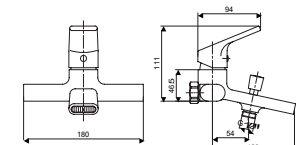

Смеситель для ванны
Артикул: ON 54

Материал корпуса: латунь
Ceramic cartridge: Ø 35
Color: chrome
Spout: monolithic
Mounting type: eccentric with decorative reflectors
Weight (grams): 1400
Aerator - cascade Neoperl (key included)