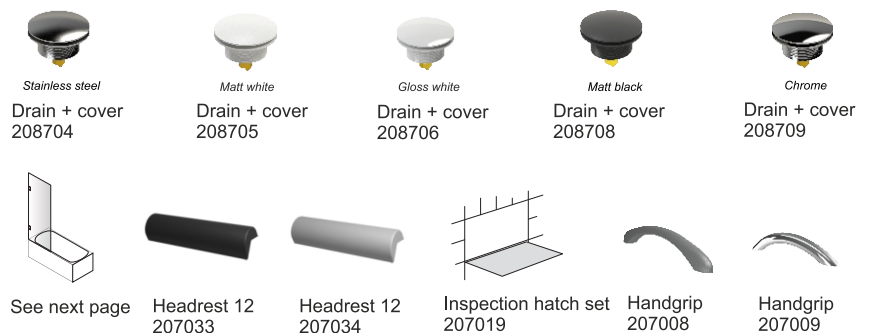

Additional