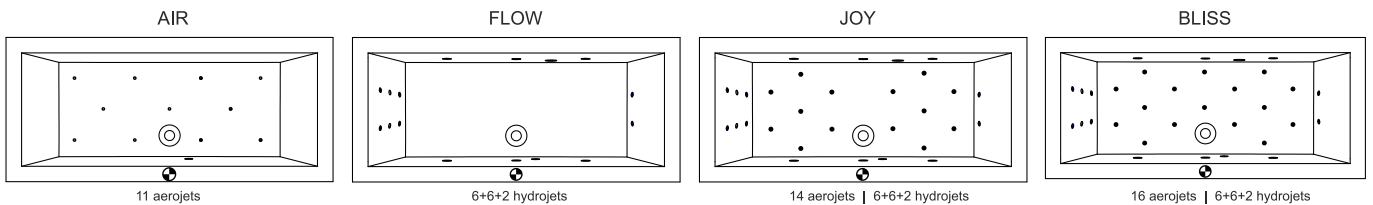

## RETHINK CUBIC

These baths are based on the Lugo models. Rethink Cubic is characterized by the slotted overflow at the front of the bath. The bath has a low rim and a pop-up in the color of the bath. All Rethink Cubic baths can be performed with Riho Fall; this integrated bathtub faucet/overflow makes a separate bathtub faucet superfluous and makes the arrangement even more beautiful, together with a built-in faucet. The bathtubs can also be ordered as Velvet or Plug&Play or Rihopool Air, Flow, Joy or Bliss systems. The Plug&Play baths have the overflow on the wall side and are delivered with assembled overflow, drain and leg set.

Article nr.	L x W x H (cm)	Volume* (ltr)	Weight (kg)	Water height (cm)	Color	Whirlpool (option)	Overflow (type)	Riho Fall (option)
<b>B104001005</b>	160x70x47	215	23	39	Gloss white	Air/Flow /Joy/Bliss	Minimalist overflow	Chrome
<b>B105001005</b>	170x75x47	170	25	39	Gloss white	x		
<b>B105001105</b>					Velvet white			
<b>B106001005</b>	180x80x47,5	215	26	39,5	Gloss white	Air/Flow /Joy/Bliss		
<b>B106001105</b>					Velvet white	x		
<b>B107001005</b>	180x90x48	250	31	40	Gloss white	Air/Flow /Joy/Bliss		
<b>B108001005</b>	190x80x47,5	235	31	39,5	Gloss white			
<b>B109001005</b>	190x90x47,5	290	32	39,5	Gloss white			
<b>B109001105</b>	190x90x47,5	290	32	39,5	Velvet wit			
<b>B110001005</b>	200x90x47,5	310	35	39,5	Glanzend wit	Air/Flow /Joy/Bliss		

\* The volume of the bath is measured including the (average) volume of one person.

## Dimension

Model	A	B	C	D	E	F	G	H
B104	160	70	47	144	111	44	54	24 46
B105	170	75	47	154	115	49	59	28 51
B106	180	80	47,5	164	125	54	64	28 56
B107	180	90	48	158	119	63	70	28 62
B108	190	80	47,5	174	135	54	64	28 56
B109	190	90	47,5	174	135	64	74	28 62
B110	200	90	47,5	184	146	64	74	28 66