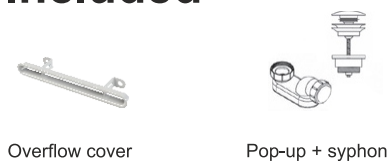

RETHINK CUBIC

These baths are based on the Lugo models. Rethink Cubic is characterized by the slotted overflow at the front of the bath. The bath has a low rim and a pop-up in the color of the bath. All Rethink Cubic baths can be performed with Riho Fall; this integrated bathtub faucet/overflow makes a separate bathtub faucet superfluous and makes the arrangement even more beautiful, together with a built-in faucet. The bathtubs can also be ordered as Velvet or Plug&Play or Rihopool Air, Flow, Joy or Bliss systems. The Plug&Play baths have the overflow on the wall side and are delivered with assembled overflow, drain and leg set.

Riho acrylic baths are made of high-quality cast acrylic, fully reinforced and all through white in colour. Our acrylic baths are non-aging and UV resistant. The material is completely pore-free and smooth. Lime will adhere poorly so no bacteria remain, also it makes the baths easy to clean. Its surface is pleasantly warm. These double sided baths standard include a legset and an overflow/drain overflow/drain combination.

Article nr.	L x W x H (cm)	Volume* (ltr)	Weight (kg)	Water height (cm)	Color	Whirlpool (option)	Overflow (type)	Riho Fall (option)	
B104001005	160x70x47	215	23	39	Gloss white	Air/Flow /Joy/Bliss	Minimalist overflow	Chrome	
B105001005	170x75x47	170	25	39	Gloss white	x			
B105001105					Velvet white				
B106001005	180x80x47,5	215	26	39,5	Gloss white	Air/Flow /Joy/Bliss			
B106001105					Velvet white	x			
B107001005	180x90x48	250	31	40	Gloss white	Air/Flow /Joy/Bliss			
B108001005	190x80x47,5	235	31	39,5	Gloss white				
B109001005	190x90x47,5	290	32	39,5	Gloss white				
B109001105	190x90x47,5	290	32	39,5	Velvet wit				x
B110001005	200x90x47,5	310	35	39,5	Glanzend wit	Air/Flow /Joy/Bliss