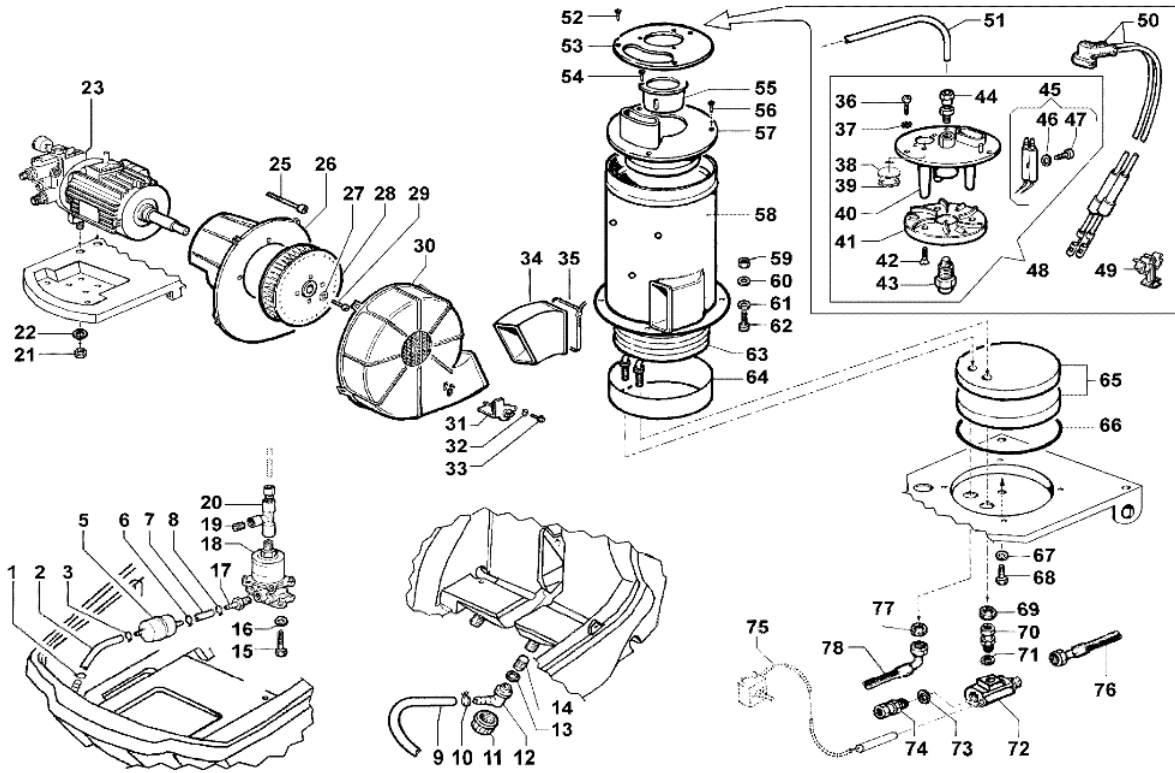

Ref.Nu	O.ty	Item number	Description	Technical bulletin
1	1	CH10030003	Band	
2	1	CH32080997	Diesel hose	
3	1	CH10030003	Band	
5	1	CH10020120	Diesel filter	
6	1	CH10030003	Band	
7	1	CH32081044	Diesel hose	
8	1	CH10030003	Band	
9	1	CH32080705	Detergent hose	
10	2	CH10030059	Band	
11	1	CH12230052	Wing nut	
12	1	CH28030371	Coupling	
13	1	CH12090104	Gasket	
14	1	CH10020078	Detergent suction filter	
15	2	CH36070106	Hexagonal screw	
16	2	CH28070011	Special washer	
17	1	CH28030408	Coupling	
18	1	CH24220010	Diesel pump	
19	1	CH32000017	Cap	
20	1	CH28030486	Coupling	
21	2	CH06040079	Nut	
22	2	CH28110016	Washer	
23	1	CH73010335	Motorpump	
25	4	CH36250070	Screw	
26	1	CH04660031	Shraud cover	
27	1	CH28070011	Special washer	
28	1	CH36320089	Fan	
29	1	CH36090034	Screw	
30	1	CH04040033	Shraud cover	
31	1	CH04660026	Fly valve	
32	1	CH28110006	Washer	
33	1	CH36250049	Screw	
34	1	CH18100024	Sleeve	
35	2	CH10030076	Band	
36	3	CH36250038	Screw	
37	3	CH28070013	Washer	
38	1	CH32000074	Cap	
39	1	CH30190035	Outer seeger	
40	1	CH06020047	Electrode holder disc	
41	1	CH06020057	Air turbulence ring	
42	3	CH36080004	Screw	
43	1	CH34000331	Diesel nozzle	
44	1	CH28030322	Coupling	
45	1	CH08050023	Bifilar electrode kit	
46	1	CH28110080	Copper washer	
47	1	CH36230031	Screw	
48	1	CH03350031	Burner kit	
49	2	CH12020052	Hook	
50	1	CH05350073	H.t. cable kit	
51	1	CH32080998	Copper diesel hose	
52	3	CH36250028	Screw	
53	1	CH04020287	Upper cover	
54	3	CH36250037	Screw	
55	1	CH02180012	Tube	
56	3	CH36250028	Screw	
57	1	CH04020286	Lower cover	
58	1	CH04240405	Boiler body	
59	4	CH06040095	Nut	
60	4	CH28110030	Washer	
61	4	CH28110030	Washer	
62	4	CH36090112	Screw	
63	1	CH30440020	Pipe coil	
64	1	CH00090295	Bottom body	
65	1	CH28220015	Refractory pad	
66	1	CH12100554	O-ring	
67	1	CH28110030	Washer	
68	1	CH36070106	Hexagonal screw	
69	1	CH12270015	Coil-lock nut	
70	1	CH00110006	Adapter	
71	1	CH12090113	Copper gasket	
72	1	CH04240377	Thermostat body	
73	1	CH12090097	Copper gasket	
74	1	CH12150361	Safety valve	
75	1	CH32300032	Thermostat	
76	1	CH32081004	Coil - hose reel hose	
77	1	CH12270015	Coil-lock nut	
78	1	CH32081000	Pump - coil hose