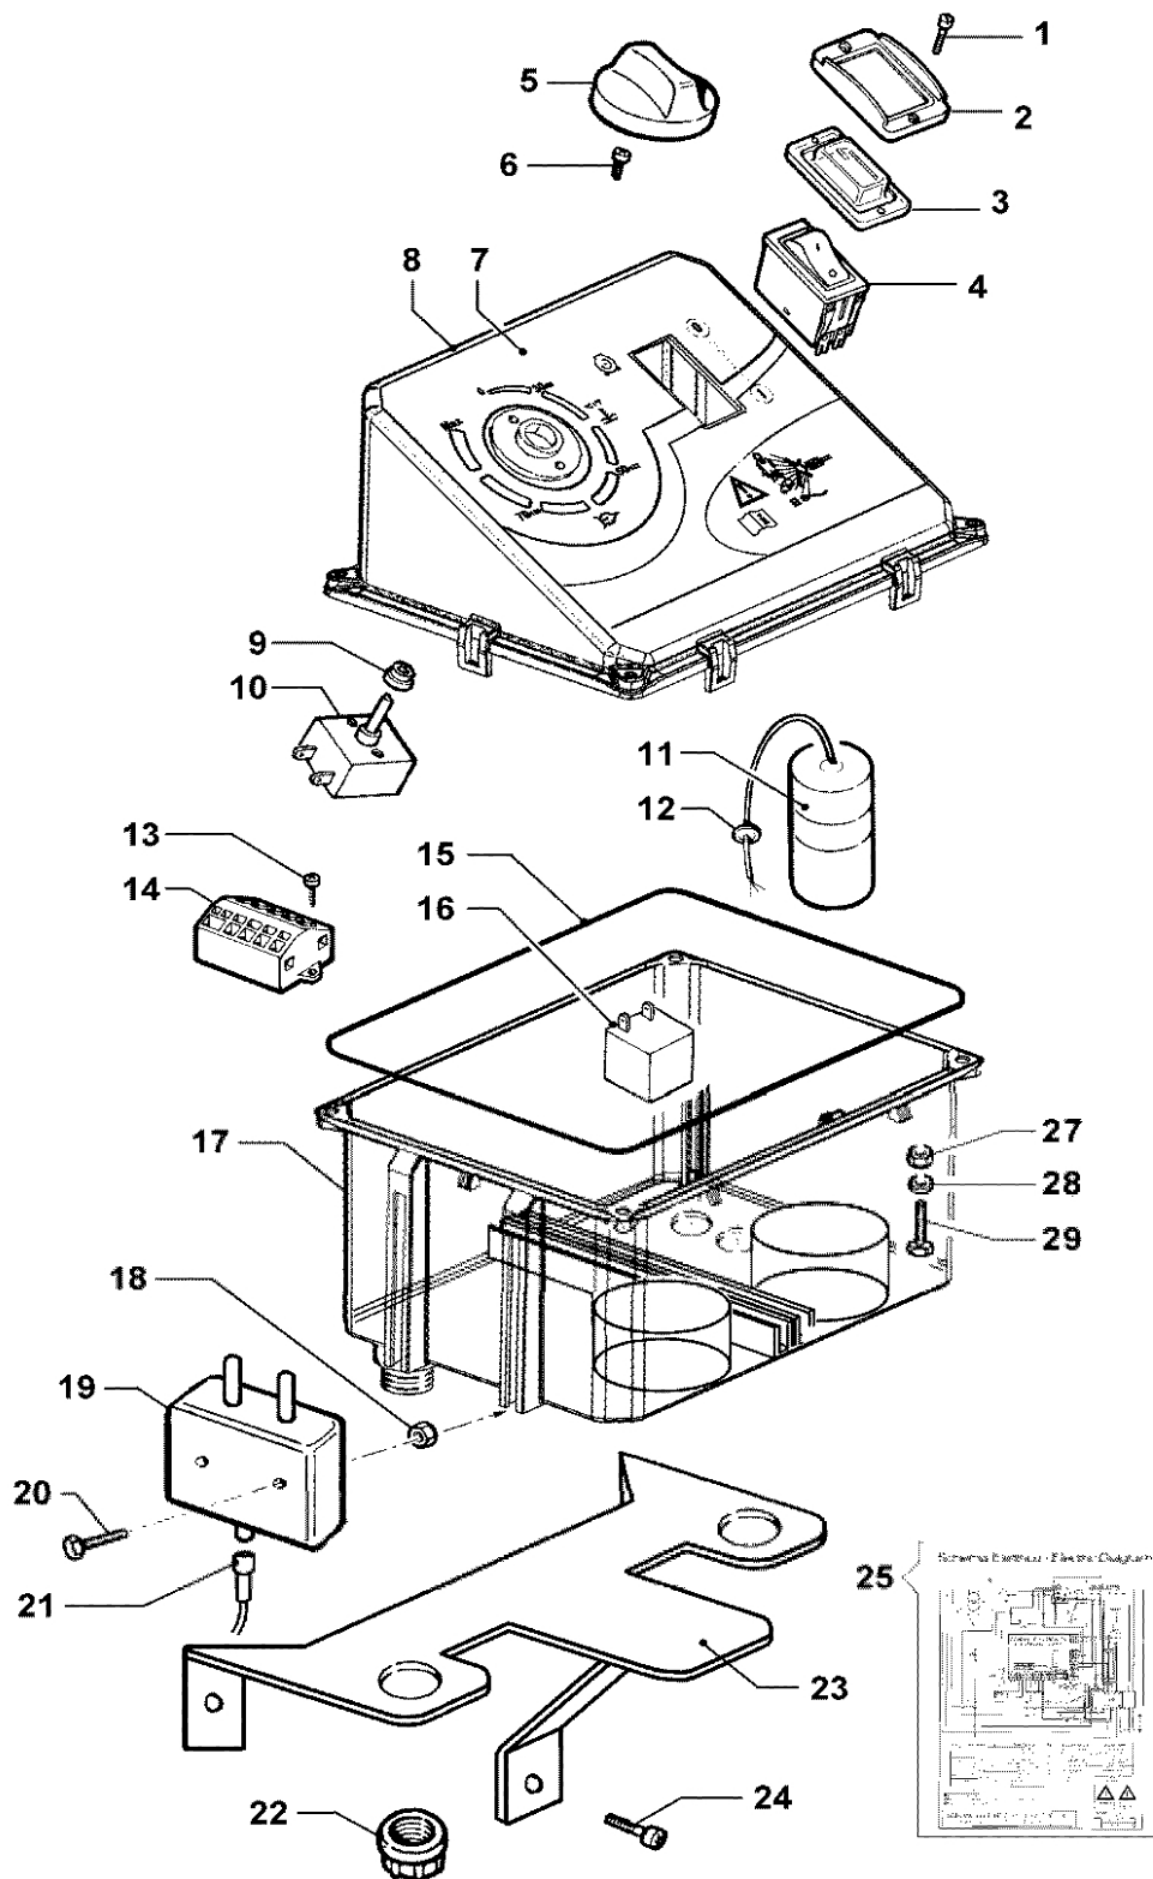

Ref.Nu	Q.ty	Item number	Description	Technical bulletin
1	2	CH36250003	Screw	
2	1	CH04600030	Switch cover	
3	1	CH24160095	Switch protection	
4	1	CH14100061	Switch	
5	1	CH18170066	Thermostat knob	
6	2	CH36230007	Screw	
7	1	CH04570042	Electrical panel sticker	
8	1	CH04020280	Cover	
9	1	CH02040041	Thermostat bushing	
10	1	CH32300032	Thermostat	
11	1	CH04340323	Condenser	
12	2	CH24340040	Cable holder	
13	2	CH36250074	Screw	
14	1	CH18050044	Wire connector	
14	3	CH18050045	Wire connector	
14	1	CH18050047	End wire connector	
15	1	CH12100555	O-ring	
16	1	CH30430037	Burner delayer	
17	1	CH30010523	Electrical box	
18	2	CH06040061	Nut	
19	1	CH32260082	H.t. transformer	
20	2	CH36090199	Screw	
21	1	CH04560305	H.t. transformer cable	
22	2	CH12230052	Wing nut	
23	1	CH30020590	Support	
24	3	CH28150015	Rivet	
25	1	CH16100952	Electric diagram (drawing)	
27	3	CH06040061	Nut	
28	1	CH28110037	Washer	
29	1	CH36070234	Screw