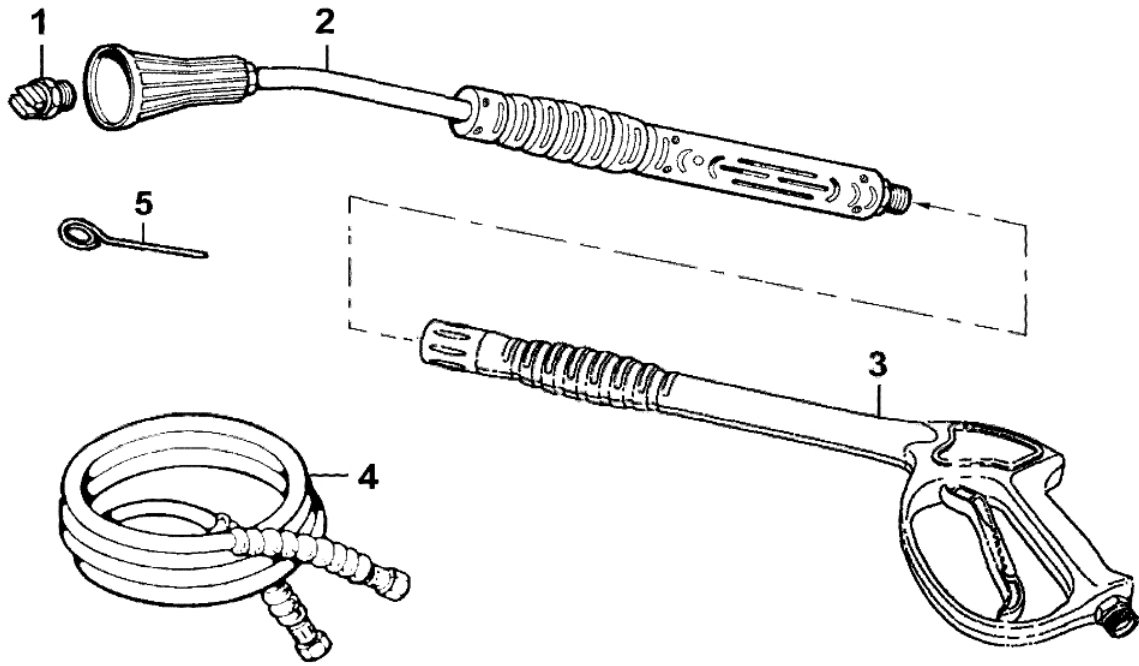

88	1	CH32081000	Pump - coil hose
89	1	CH28160089	Bearing ring
90	1	CH04360029	Bearing
91	1	CH00010512	Eccentric shaft
92	1	CH04380069	Ball bearing
93	1	CH00190113	Seal ring
94	1	CH00010618	Rotor shaft
95	2	CH04220057	Band
96	1	CH04380083	Bearing
97	1	CH30410162	Stator
98	1	CH30410164	Stator kit
99	1	CH12090111	Gasket
100	1	CH28010074	Elbow coupling
101	1	CH12230052	Wing nut
102	1	CH32081006	Water suction hose
103	1	CH10030069	Band
104	1	CH12100220	O-ring
105	1	CH36000087	Valve
106	1	CH18020177	Spring
107	1	CH50270025	Reed valve kit
108	1	CH34000287	Nozzle
109	1	CH12100041	O-ring
110	1	CH12100152	O-ring
111	1	CH20000087	Nipple
112	2	CH36250046	Screw
113	1	CH04560183	Electrical cable
114	1	CH04020281	Cover
115	1	CH12010153	Gasket
116	1	CH12290025	Sheath
140	1	CH50190033	Piston seal kit
142	1	CH50250019	Suction/delivery valve kit

Ref.Nu	O.ty	Item number	Description	Technical bulletin
1	1	CH32020270	Cap	
2	1	CH30190038	Snap ring	
3	1	CH28110015	Washer	
4	1	CH36060014	Clamp	
5	1	CH18020211	Spring	
6	1	CH04680002	Cam	
7	1	CH04680001	Cam	
8	1	CH30190037	Snap ring	
9	1	CH24310007	Knob	
10	4	CH36230015	Screw	
11	1	CH06020052	Disk	
12	1	CH28120080	Washer	
13	1	CH30190037	Snap ring	
14	1	CH32020018	Cap	
15	3	CH36230019	Screw	
16	1	CH28030480	Fittings	
17	1	CH32020018	Cap	
18	1	CH06020051	Disk	
19	1	CH00090165	Ring	
20	1	CH12100232	O-ring	
21	1	CH12100232	O-ring	
22	1	CH00090165	Ring	
23	1	CH28120080	Washer	
24	1	CH16020059	Key	
25	1	CH24080151	Fittings	
26	1	CH32080996	H.p. hose	
30	1	CH70020255	Complete hose reel with h.p.hose	