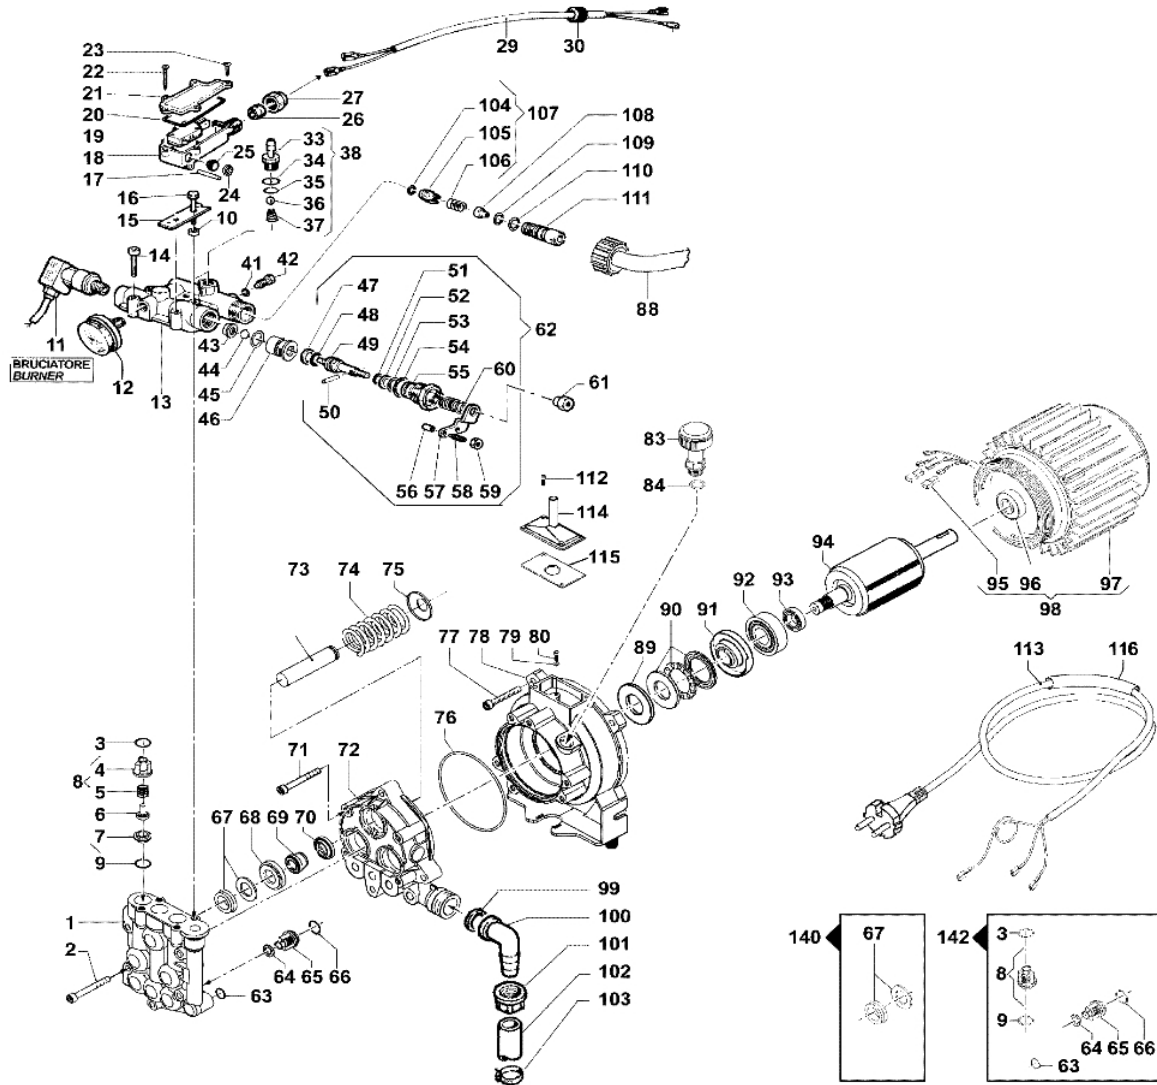

PW 300 HC - Motorpump

Ref.Nu	O.ty	Item number	Description	Technical bulletin
1	1	CH32180114	Top cover	
2	5	CH36090150	Screw	
3	4	CH12100392	O-ring	
4	3	CH12050031	Thrust bearing	
5	3	CH18020175	Spring	
6	3	CH36040026	Valve	
7	3	CH30090121	Seat	
8	3	CH12200039	Valve	
9	3	CH12100415	O-ring	
10	2	CH06010274	Spacer	
11	1	CH24210010	Pressure switch (red)	
12	1	CH18160125	Pressure gauge	
13	1	CH04240418	Body	
14	2	CH36090148	Screw	
15	1	CH24030081	Plate	
16	2	CH36070103	Hexagonal screw	
17	1	CH30050023	Pin	
18	1	CH30010133	Half case	
19	1	CH18250011	Switch	
20	1	CH12010136	O-ring	
21	1	CH04020200	Cover	
22	2	CH36250047	Screw	
23	3	CH36250048	Screw	
24	1	CH00090229	Ring	
25	1	CH24160112	Guard	
26	1	CH12010137	Gasket	
27	1	CH12000056	Wing nut	
29	1	CH04560308	T.s. cable kit	
30	1	CH24340040	Cable holder	
33	1	CH28030383	Fittings	
34	1	CH12100014	O-ring	
35	1	CH12100039	O-ring	
36	1	CH30030016	Ball	
37	1	CH18020254	Conic spring	
38	1	CH28030514	Detergent coupling suction kit	
41	1	CH36050087	Special screw	
42	1	CH12100220	O-ring	
43	1	CH30090153	Easy-start seat	
44	1	CH30030028	Ball	
45	1	CH12100152	O-ring	
46	1	CH30090148	Seat	
47	1	CH00090112	Ring	
48	1	CH12100041	O-ring	
49	1	CH00150190	Easy start kit	
50	1	CH30210035	Pin	
51	1	CH12100055	O-ring	
52	1	CH00090110	Ring	
53	1	CH12100049	O-ring	
54	1	CH12100390	O-ring	
55	1	CH36050089	Screw	
56	1	CH04320044	Cap	
57	1	CH16000072	Total stop lever	
58	1	CH36220047	Total stop adjustable nut	
59	1	CH06040087	Nut	
60	1	CH18020249	Spring	
61	1	CH32020241	Screw	
62	1	CH12150348	Regulation valve ass.y	
63	1	CH12100433	O-ring	
64	3	CH06010261	Spacer	
65	3	CH12200039	Valve	
66	3	CH12100432	O-ring	
67	3	CH12410041	Gasket	
68	3	CH00090201	Ring	
69	3	CH06010310	Spacer	
70	3	CH00190123	Seal ring	
71	3	CH36090100	Screw	
72	1	CH24320014	Pump crankcase	
73	3	CH24090108	Piston	
74	3	CH18020174	Spring	
75	3	CH00090195	Ring	
76	1	CH12100391	O-ring	
77	4	CH36090114	Screw	
78	1	CH10090211	Motor flange kit	
79	1	CH28070013	Washer	
80	1	CH36250072	Screw	
83	1	CH32000087	Cap	
84	1	CH12100093	O-ring