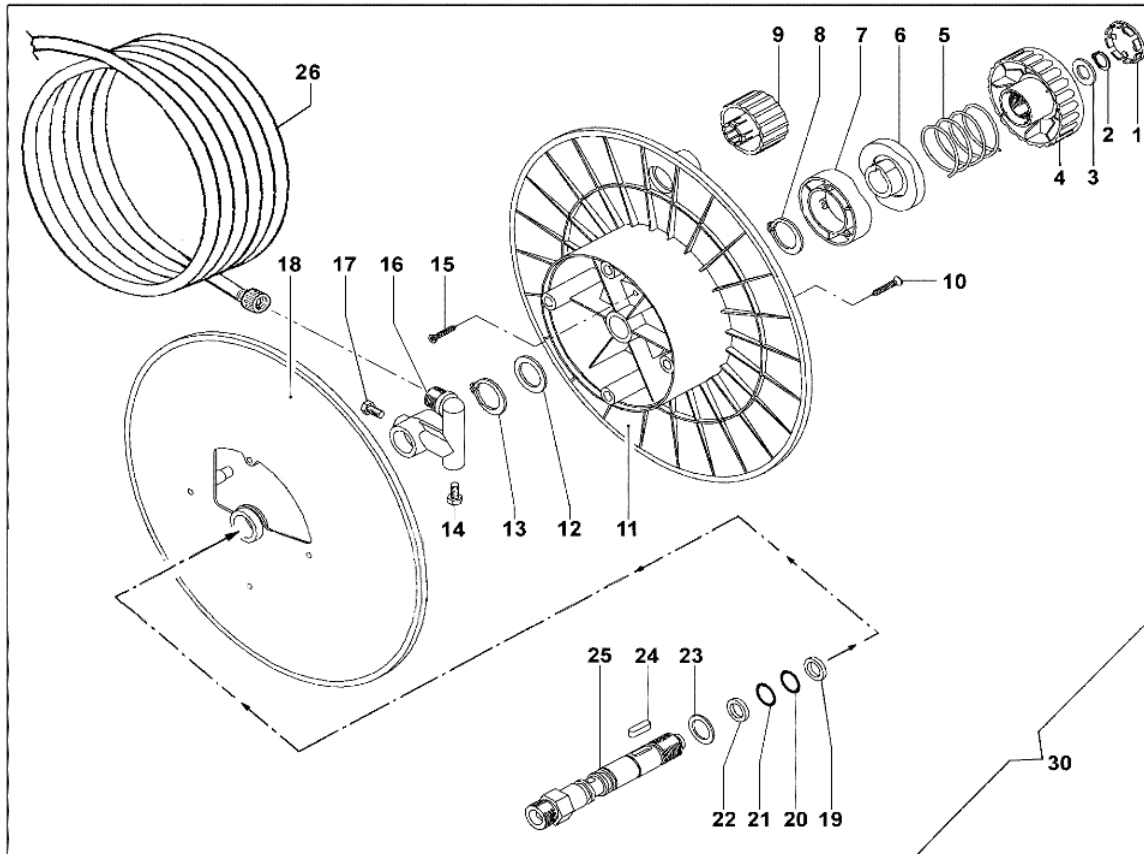

Ref.Nu	O.ty	Item number	Description	Technical bulletin
1	1	CH32020270	Cap	
2	1	CH30190038	Snap ring	
3	1	CH28110015	Washer	
4	1	CH36060014	Clamp	
5	1	CH18020211	Spring	
6	1	CH04680002	Cam	
7	1	CH04680001	Cam	
8	1	CH30190037	Snap ring	
9	1	CH24310007	Knob	
10	4	CH36230015	Screw	
11	1	CH06020052	Disk	
12	1	CH28120080	Washer	
13	1	CH30190037	Snap ring	
14	1	CH32020018	Cap	
15	3	CH36230019	Screw	
16	1	CH28030480	Fittings	
17	1	CH32020018	Cap	
18	1	CH06020051	Disk	
19	1	CH00090165	Ring	
20	1	CH12100232	O-ring	
21	1	CH12100232	O-ring	
22	1	CH00090165	Ring	
23	1	CH28120080	Washer	
24	1	CH16020059	Key	
25	1	CH24080151	Fittings	
26	1	CH32080996	H.p. hose	
30	1	CH70020255	Complete hose reel with h.p.hose	