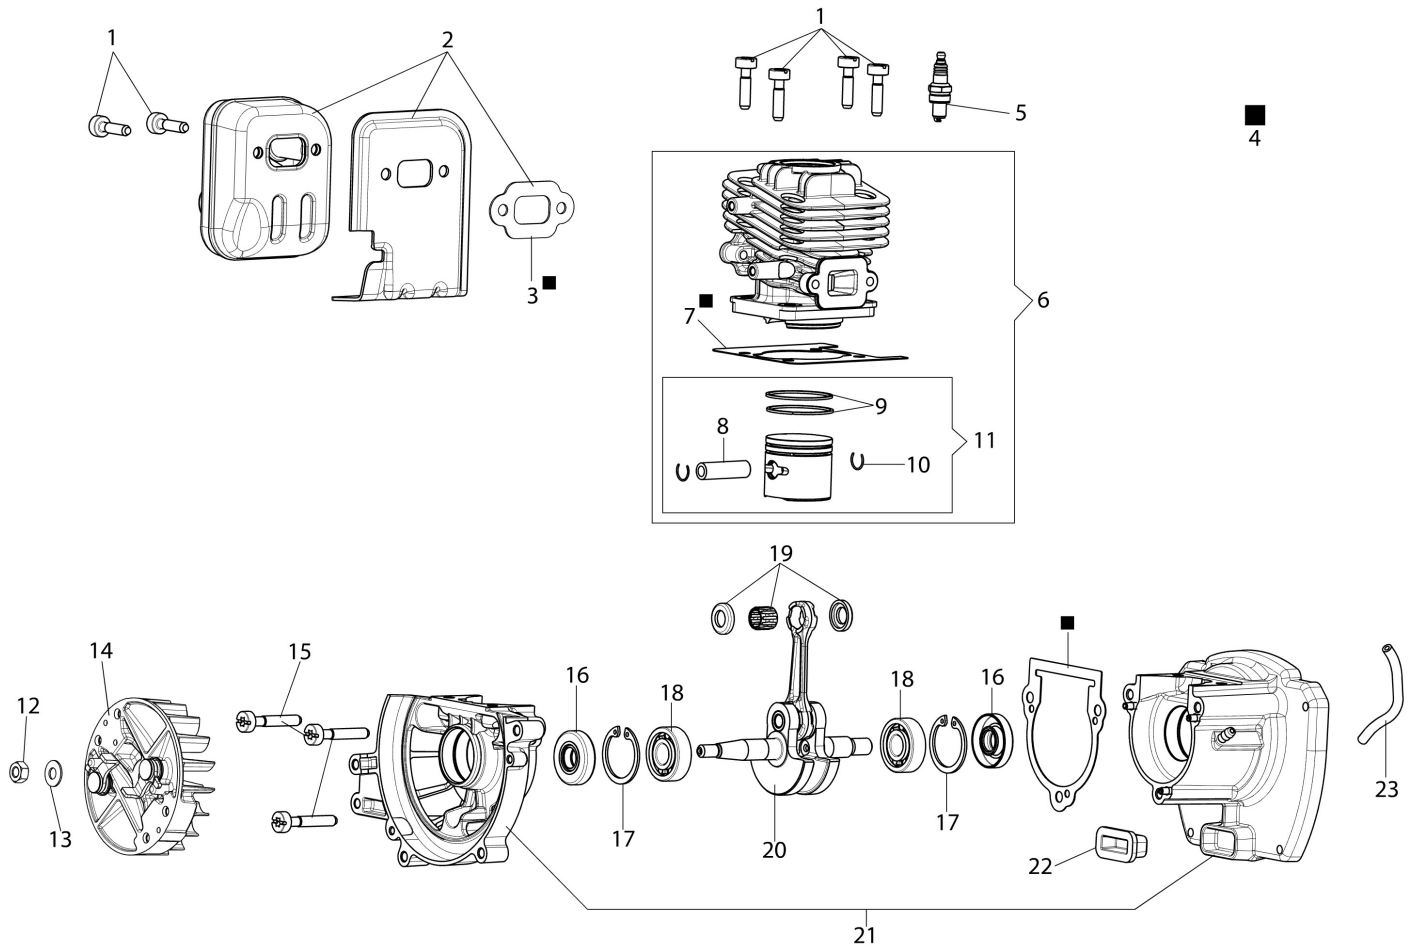

Illustration Engine

Ref.Nu	Qty	Part number	Description	Validity from	Validity till	Notes	Bulletin
1	6	3891048R	Screw				
2	1	58090096	Muffler assy				
3	1	61370634R	Gasket				
4	1	58090098	Gasket set				
5	1	3055112	Spark plug				
6	1	61370606	Complete cylinder Ø32				
7	1	58090036AR	Gasket				
8	1	58070019R	Piston pin				
9	2	61370575R	Piston ring				
10	2	58070166R	Ring				
11	1	61370605	Piston assy Ø32				
12	1	3912014R	Nut				
13	1	3819031R	Washer				
14	1	58090005AR	Flywheel				
15	3	3891057R	Screw				
16	2	3050042R	Seal ring				
17	2	3025018R	Ring				
18	2	3034029R	Bearing				
19	1	61370254	Set roller cage and washer				
20	1	58090033R	Crankshaft				
21	1	58090002AR	Crankcase assy				
22	1	58090059R	Support				
23	1	094600126	Tube				

Illustration Handle

Ref.Nu	Qty	Part number	Description	Validity from	Validity till	Notes	Bulletin
1	1	W58040032	Half grip left				
2	1	W58040033	Half grip right				
3	1	W58040034	Throttle lever				
4	1	W58040035	Lever				
5	1	W58040036	Lever				
6	1	W58040037	Pin				
7	1	W58040038	Throttle rod				
8	1	W58070014R	Switch				
9	1	W58070015R	Throttle cable				
10	1	W58040041	Spacer				
11	1	W58040042	Spring				
12	1	W58040043	Spring				
13	1	W58040044	Spring				
14	5	W58040045	Screw				
15	1	W58040046	Support left				
16	1	W58040047	Support right				
17	2	W58040048	Spacer				
18	2	W58040023R	Nut				
19	2	W58040050	Gasket				
20	1	58090035BR	Front handle				
21	2	3819010R	Washer				
22	2	3901088R	Screw				
23	2	W58040063	Support				
24	3	W58040055	Screw				
25	1	W58040064	Washer				
26	4	W58040057R	Spring support				
27	2	W58040058R	Spring				
28	2	W58040059R	Spring				
29	4	W58040025	Screw				