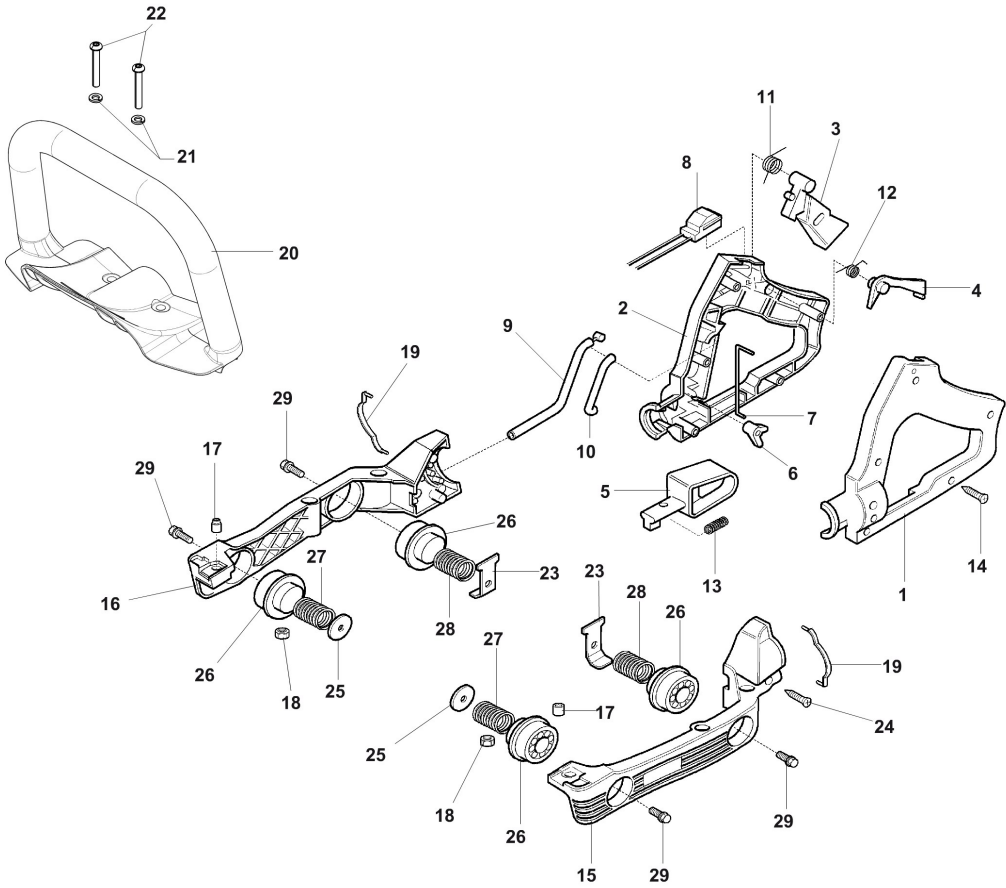

Illustration Handle

Ref.Nu	Qty	Part number	Description	Validity from	Validity till	Notes	Bulletin
1	1	W58040032	Half grip left				
2	1	W58040033	Half grip right				
3	1	W58040034	Throttle lever				
4	1	W58040035	Lever				
5	1	W58040036	Lever				
6	1	W58040037	Pin				
7	1	W58040038	Throttle rod				
8	1	W58070014R	Switch				
9	1	W58070015R	Throttle cable				
10	1	W58040041	Spacer				
11	1	W58040042	Spring				
12	1	W58040043	Spring				
13	1	W58040044	Spring				
14	5	W58040045	Screw				
15	1	W58040046	Support left				
16	1	W58040047	Support right				
17	2	W58040048	Spacer				
18	2	W58040023R	Nut				
19	2	W58040050	Gasket				
20	1	58090035BR	Front handle				
21	2	3819010R	Washer				
22	2	3901088R	Screw				
23	2	W58040063	Support				
24	3	W58040055	Screw				
25	1	W58040064	Washer				
26	4	W58040057R	Spring support				
27	2	W58040058R	Spring				
28	2	W58040059R	Spring				
29	4	W58040025	Screw				

Ref.Nu	Qty	Part number	Description	Validity from	Validity till	Notes	Bulletin
1	1	58090028BR	Exhaust pipe				
2	3	3801011R	Screw				
3	1	W58070012R	Upper case				
4	1	W58070011R	Clutch drum				
5	1	W58040005	Sprocket				
6	2	W58040006	Plate				
7	1	W58040007R	Bearing				
8	3	W58040008R	Bearing				
9	1	W58040009	Nipple				
10	1	W58040010	Screw				
11	1	W58040011	Cover				
12	1	W58040012	Chain sprocket				
13	2	W58040013R	Connecting rod				
14	1	W58040014	Felt				
15	1	W58040015	Blade guide 600mm				
16	2	W58070005R	Blade 600mm				
17	1	W58040082	Guard				
18	1	W58040018	Plate				
19	1	W58040019	Ring				
20	6	W58070013R	Screw				
21	3	W58040021R	Screw				
22	1	W58040022	Screw				
23	4	W58040023R	Nut				
24	4	W58040024R	Washer				
25	1	W58070010R	Screw				
26	1	W58040029	Bracket				
27	2	3801052R	Screw				
28	1	W58040028	Guard				