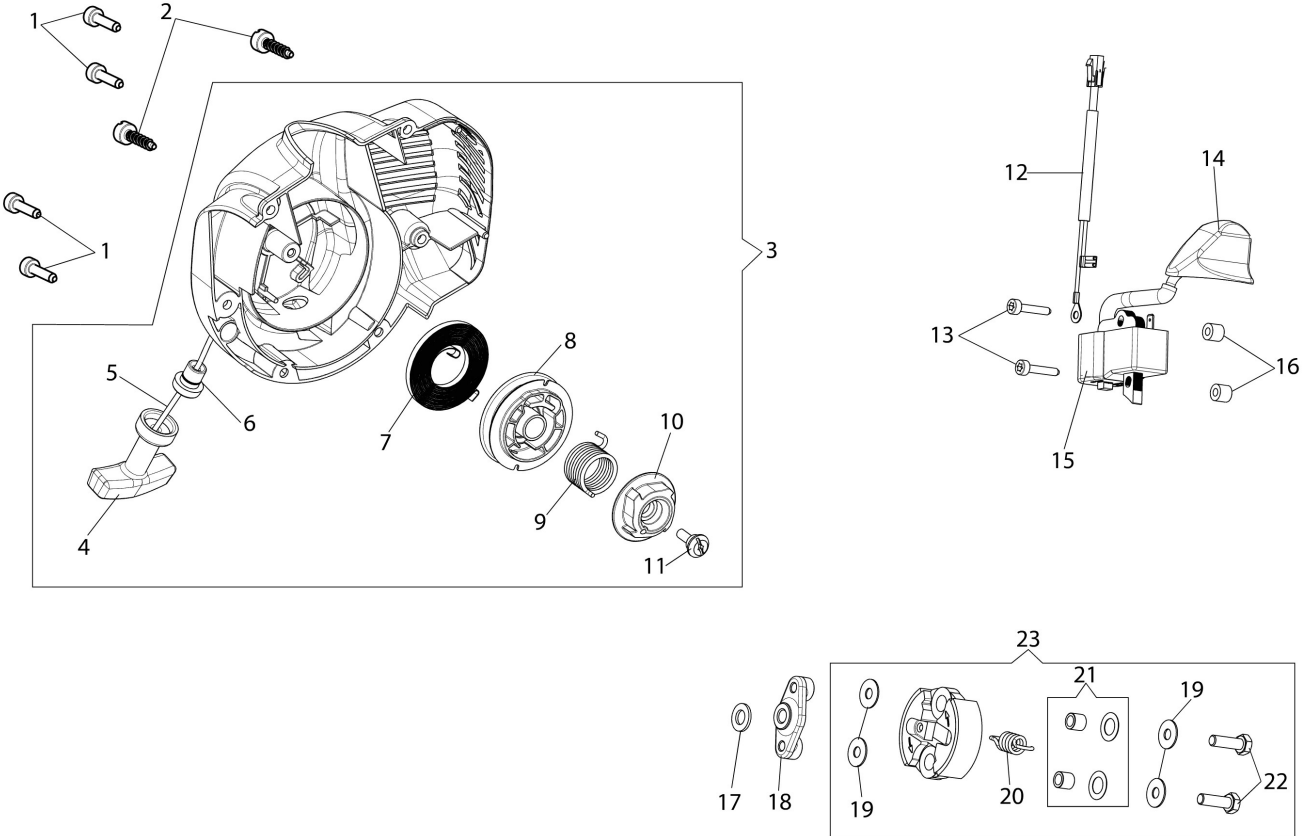

Illustration Ignition system

Illustration Ignition system

Ref.Nu	Qty	Part number	Description	Validity from	Validity till	Notes	Bulletin
1	4	3891038R	Screw				
2	2	3893060R	Screw				
3	1	58090049R	Starter assy				
4	1	093500397	Starter handle				
5	1	58070054R	Starter rope				
6	1	072700089R	Bushing				
7	1	61070036R	Spring				
8	1	58090016R	Starter pulley				
9	1	58090019R	Starter spring				
10	1	58090018R	Sprocket				
11	1	50160024	Screw				
12	1	58090061R	Cable				
13	2	3891020R	Screw				
14	1	58070053R	Spark plug cap				
15	1	2501023BR	Ignition coil				
16	2	50160218AR	Spacer				
17	1	3064034	Washer				
18	1	58090003R	Clutch driver				
19	4	3918007R	Washer				
20	1	61070090R	Spring				
21	1	61372171R	Set spacer				
22	2	015000044R	Screw				
23	1	61370557	Complete clutch				

Illustration Handle

Ref.Nu	Qty	Part number	Description	Validity from	Validity till	Notes	Bulletin
1	1	W58040032	Half grip left				
2	1	W58040033	Half grip right				
3	1	W58040034	Throttle lever				
4	1	W58040035	Lever				
5	1	W58040036	Lever				
6	1	W58040037	Pin				
7	1	W58040038	Throttle rod				
8	1	W58070014R	Switch				
9	1	W58070015R	Throttle cable				
10	1	W58040041	Spacer				
11	1	W58040042	Spring				
12	1	W58040043	Spring				
13	1	W58040044	Spring				
14	5	W58040045	Screw				
15	1	W58040046	Support left				
16	1	W58040047	Support right				
17	2	W58040048	Spacer				
18	2	W58040023R	Nut				
19	2	W58040050	Gasket				
20	1	58090035BR	Front handle				
21	2	3819010R	Washer				
22	2	3901088R	Screw				
23	2	W58040063	Support				
24	3	W58040055	Screw				
25	1	W58040064	Washer				
26	4	W58040057R	Spring support				
27	2	W58040058R	Spring				
28	2	W58040059R	Spring				
29	4	W58040025	Screw				