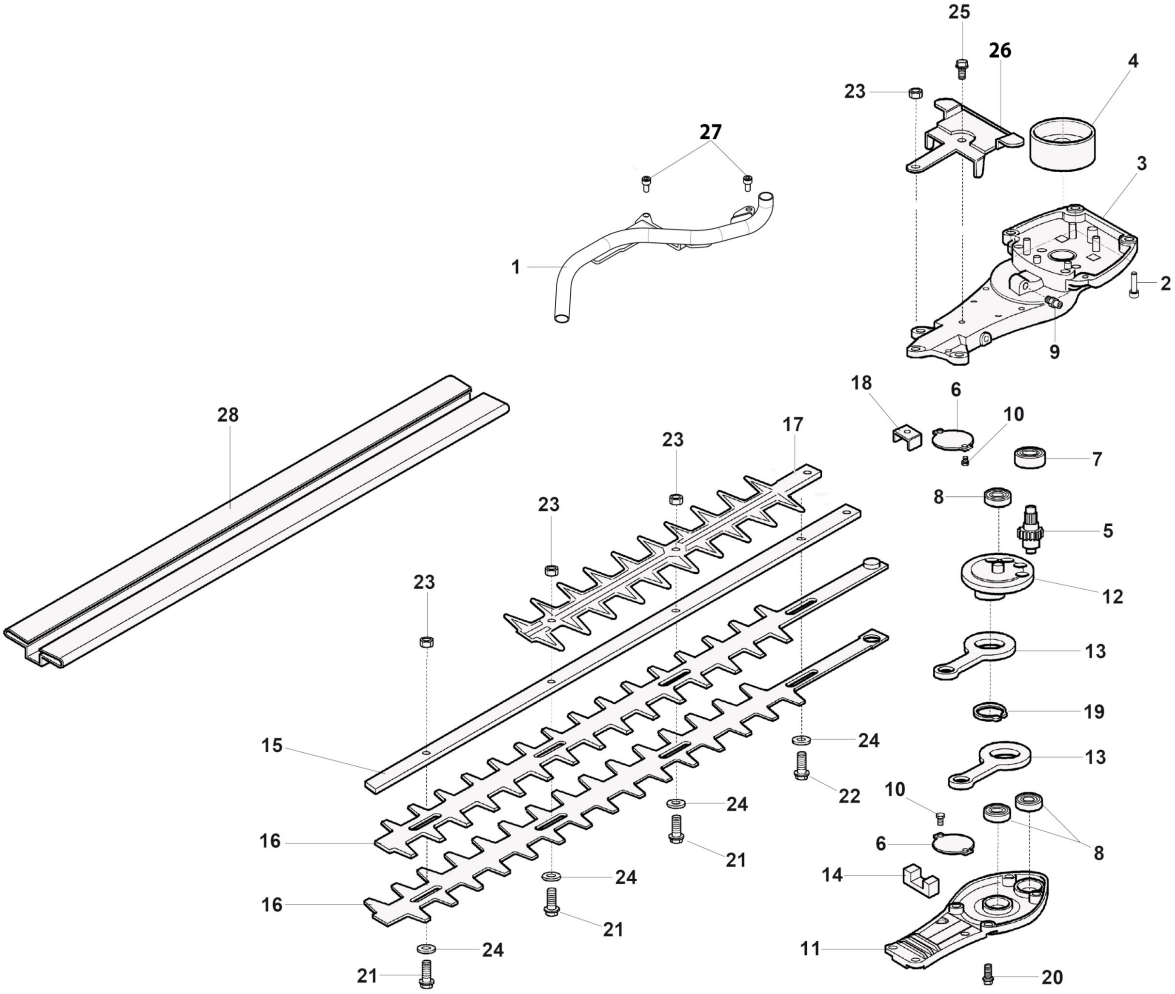

Illustration Handle

Ref.Nu	Qty	Part number	Description	Validity from	Validity till	Notes	Bulletin
1	1	W58040032	Half grip left				
2	1	W58040033	Half grip right				
3	1	W58040034	Throttle lever				
4	1	W58040035	Lever				
5	1	W58040036	Lever				
6	1	W58040037	Pin				
7	1	W58040038	Throttle rod				
8	1	W58070014R	Switch				
9	1	W58070015R	Throttle cable				
10	1	W58040041	Spacer				
11	1	W58040042	Spring				
12	1	W58040043	Spring				
13	1	W58040044	Spring				
14	5	W58040045	Screw				
15	1	W58040046	Support left				
16	1	W58040047	Support right				
17	2	W58040048	Spacer				
18	2	W58040023R	Nut				
19	2	W58040050	Gasket				
20	1	58090035BR	Front handle				
21	2	3819010R	Washer				
22	2	3901088R	Screw				
23	2	W58040063	Support				
24	3	W58040055	Screw				
25	1	W58040064	Washer				
26	4	W58040057R	Spring support				
27	2	W58040058R	Spring				
28	2	W58040059R	Spring				
29	4	W58040025	Screw				

Illustration Carburetor

Ref.Nu	Qty	Part number	Description	Validity from	Validity till	Notes	Bulletin
1	2	2318779	Adjust. screw MIN				
2	1	2318008CR	Carburetor				
3	1	2318671	Repair kit				

Illustration Blades assy

Ref.Nu	Qty	Part number	Description	Validity from	Validity till	Notes	Bulletin
1	1	58090028BR	Exhaust pipe				
2	3	3801011R	Screw				
3	1	W58070012R	Upper case				
4	1	W58070011R	Clutch drum				
5	1	W58040005	Sprocket				
6	2	W58040006	Plate				
7	1	W58040007R	Bearing				
8	3	W58040008R	Bearing				
9	1	W58040009	Nipple				
10	1	W58040010	Screw				
11	1	W58040011	Cover				
12	1	W58040012	Chain sprocket				
13	2	W58040013R	Connecting rod				
14	1	W58040014	Felt				
15	1	W58040015	Blade guide 600mm				
16	2	W58070005R	Blade 600mm				
17	1	W58040082	Guard				
18	1	W58040018	Plate				
19	1	W58040019	Ring				
20	6	W58070013R	Screw				
21	3	W58040021R	Screw				
22	1	W58040022	Screw				
23	4	W58040023R	Nut				
24	4	W58040024R	Washer				
25	1	W58070010R	Screw				
26	1	W58040029	Bracket				
27	2	3801052R	Screw				
28	1	W58040028	Guard				