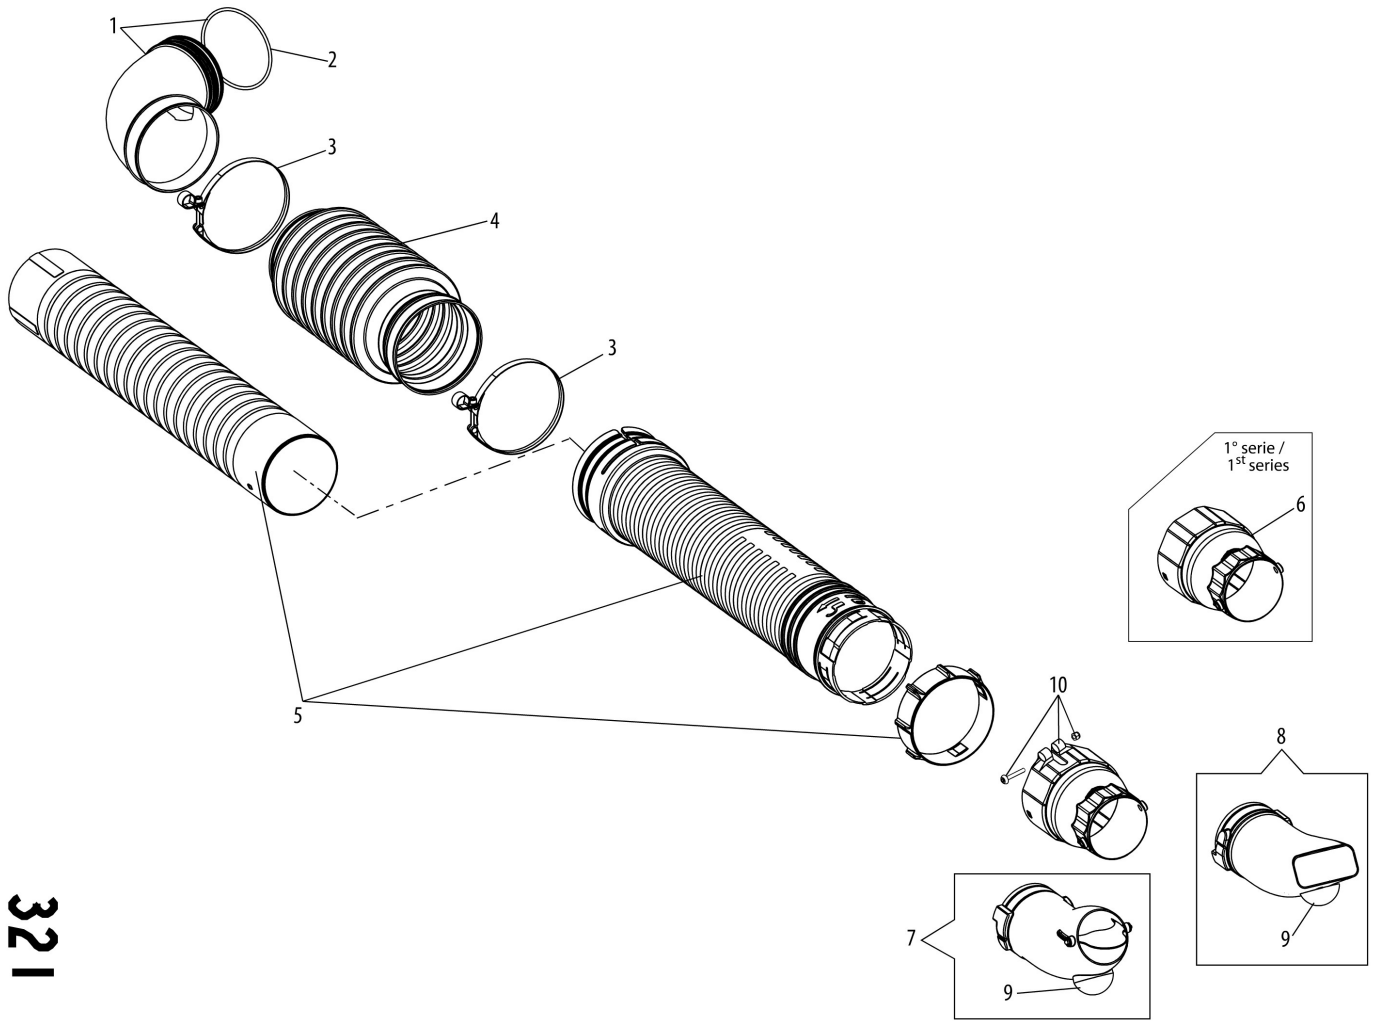

321

изображение Extension hose D.100

Ref.Nu	Qty	Part number	Description	Validity from	Validity till	Notes	Bulletin
1	1	CFI0G43300	Elbow				
2	1	3049031R	O-ring				
4	1	CFI0G43400	Hose				
3	2	CFI6905700	Band				
5	1	CFI0G43500	Tube kit D.100				
6	1	CFI0G46000	Reduction		08/2020		BT6-126-09/20
7	1	CFI2412301	Grip-end				
8	1	CFI2412201	Grip-end				
9	1	CFI0G26400	Fitment system				
10	1	CFI0G46000	Reduction	09/2020			BT6-126-09/20