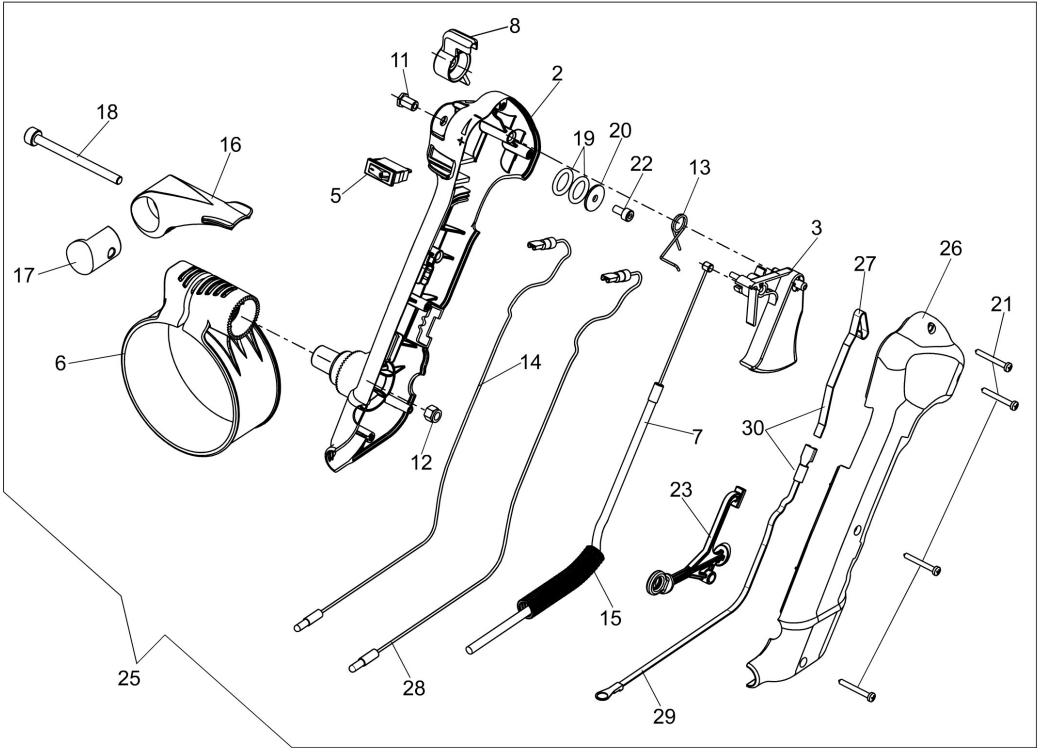

изображение Handle

Ref.Nu	Qty	Part number	Description	Validity from	Validity till	Notes	Bulletin
2	1	CFI3401800	Schell				
3	1	CFI3402901	Throttle lever				
5	1	CFI3010200	Switch (stop)				
6	1	CFI2509200	Band				
7	1	CFI3401202	Accelerator cable				
8	1	CFI3402000	Control lever				
11	1	CFI3401401	Pin				
12	1	CFA4800200	Nut				
13	1	CFI3403001	Spring				
14	1	CFI3013900	Engine stop wire				
15	1	CFI1205400	Sheath				
16	1	CFI3402700	Cam				
17	1	CFI3402400	Body				
18	1	CFA5307400	Screw				
19	2	3049016R	O-ring				
20	1	CFA3401500	Washer				
21	4	CFA5303100	Screw				
22	1	300000058R	Screw				
23	1	CFI3403200	Support				
25	1	CFI0G43200	Complete handle				
26	1	CFI3401701	Half grip				
27	1	CFI3014700	Key				
28	1	CFI3010300	Engine stop wire				
29	1	CFI3014800	Cable				
30	1	CFI0G42400	Antistatic kit				