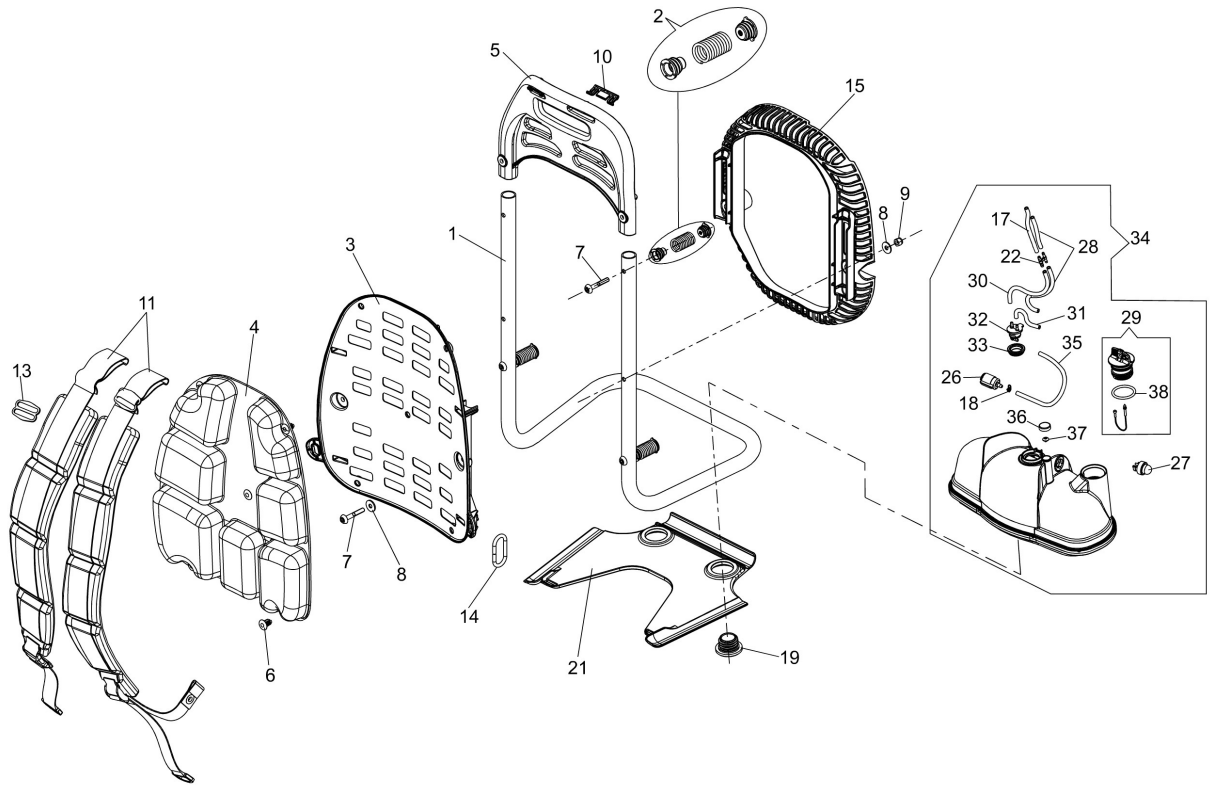

254

изображение Tank / Frame

Ref.Nu	Qty	Part number	Description	Validity from	Validity till	Notes	Bulletin
1	1	CFI2113803	Frame				
2	4	CFI1204701	Shock absorber				
3	1	CFI2114100	Tank assy				
4	1	CFI2114200	Padding				
5	1	CFI2508010	Support				
6	5	CFA3112800	Cap				
7	6	CFB5307300	Screw				
8	4	3918009R	Washer				
9	2	3914008R	Nut				
10	2	CFI2508100	Hooking spring				
11	1	CFI2414410	Harness				
13	2	CFI5400400	Belt fastener				
14	2	CFI3111100	Ring				
15	1	CFI2508700	Grid				
17	1	CFI8305000	Suction tube				
18	1	CFA6903400	Band				
19	2	CFI2114300	Cap				
21	1	CFI8307201	Support				
22	1	CFI8305900	Connector				
26	1	CFI0611900	Filter				
27	1	2318817R	Air purge				
28	3	CFI8306300	Pipe				
29	1	CFI0G40600	Tank cap				
30	1	CFI8308200	Suction tube				
31	1	CFI8308100	Pipe				
32	1	CFI8307900	Support				
33	1	CFI8307800	Buffer				
34	1	CFI0G40712	Tank assy				
35	1	CFI8306601	Suction tube				
36	1	CFI8307500	Cover				
37	1	CFI8215400	Valve				
38	1	CFI7303500	Ring