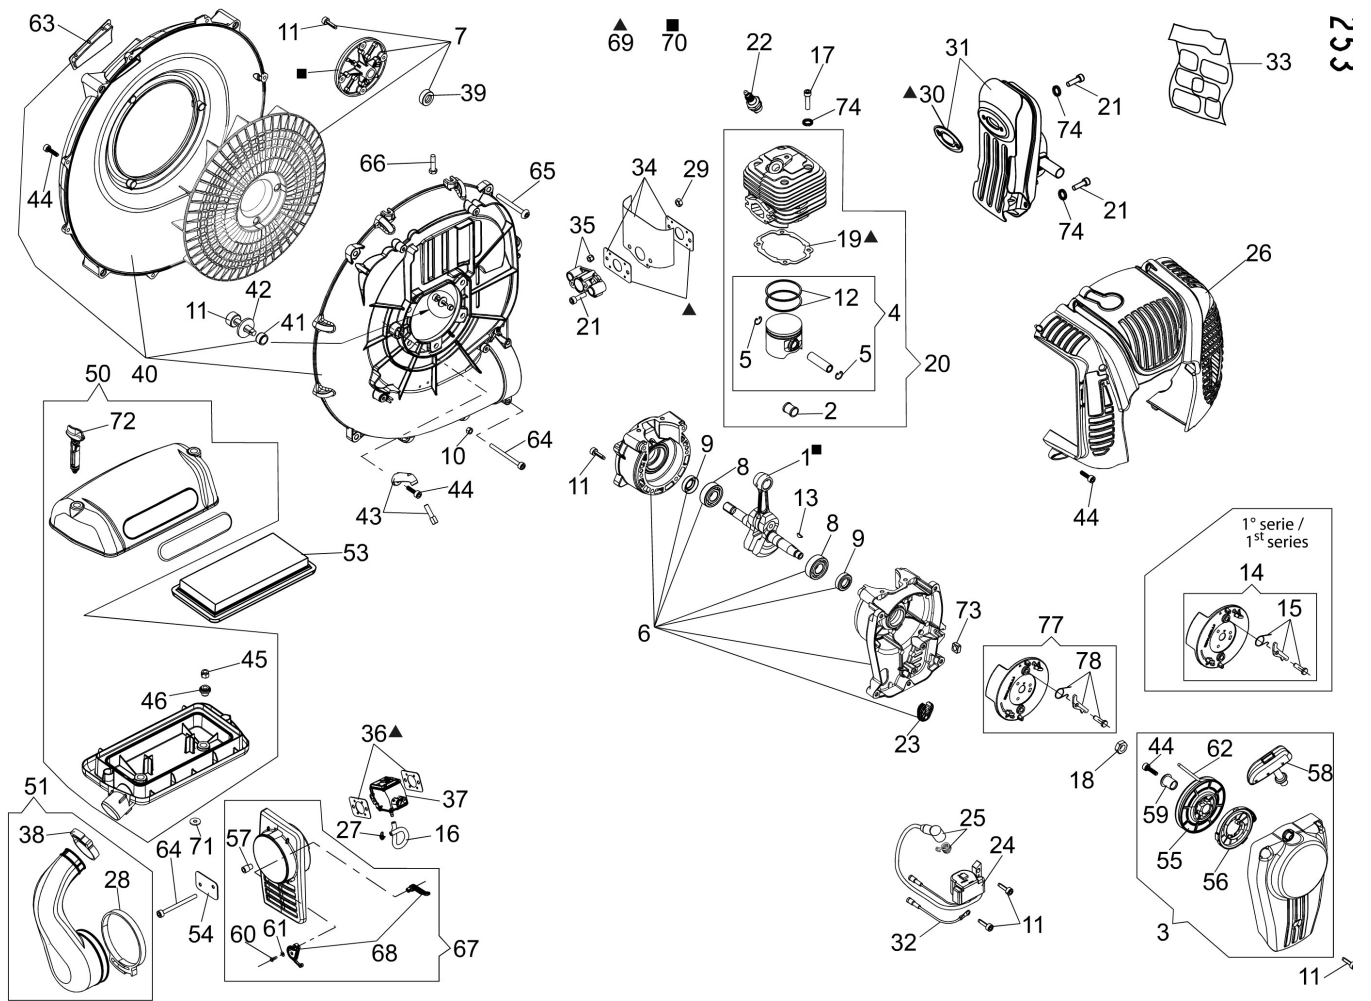

изображение Engine

Ref.Nu	Qty	Part number	Description	Validity from	Validity till	Notes	Bulletin
1	1	CFI0201300	Crankshaft				
2	1	CFI4100100	Thrust bearing				
3	1	CFI0G30310	Starter assy				
4	1	CFI0G01900	Piston assy				
5	2	CFA0301400	Seal ring				
6	1	CFI0G30001	Crankcase assy				
7	1	CFI0G43600	Complete fan				
8	2	CFI4000100	Bearing				
9	2	CFI7000100	Oil seal				
10	2	3914003R	Nut				
11	20	CFB5307100	Screw				
12	2	CFI0300300	Piston ring				
13	1	3028013R	Key				
14	1	CFI0G07501	Flywheel set				
15	1	CFI0G40300	Pawl kit			solo per / only for PN CFI0G07500	
16	1	CFI8305000	Suction tube				
17	4	CFA5006000	Screw				
18	1	CFA4700200	Nut				
19	1	CFI0400203	Gasket				
20	1	CFI0G31000	Complete cylinder				
21	5	CFA5000510	Screw				
22	1	3055104R	Spark plug				
23	1	CFI1204900	Buffer				
24	1	CFI3010102	Ignition coil				
25	1	CFI0G27000	Cap and spring				
26	1	CFI1205011	Guard				
27	1	CFA6903400	Band				
28	1	CFI6904300	Band				
29	2	3912005R	Nut				
30	1	CFI0504800	Gasket				
31	1	CFI0G44220	Muffler assy				
32	1	CFI3005301	Engine stop wire				
33	1	CFI0G404020	Labels kit				
34	1	CFI0G31200	Engine gasket set				
35	1	CFI0G29201	Insulator				
36	2	CFI0405000	Gasket				
37	1	CFI0613401	Carburetor				
38	1	CFI6904200	Band				
39	1	CFI2118200	Spacer				
40	1	CFI0G29311	Fan cover				
41	5	CFA2110700	Spacer				
42	5	3918005R	Washer				
43	1	CFI0G34900	Support				
44	13	CFB5307000	Screw				
45	4	3914008R	Nut				
46	2	CFI0614100	Spacer