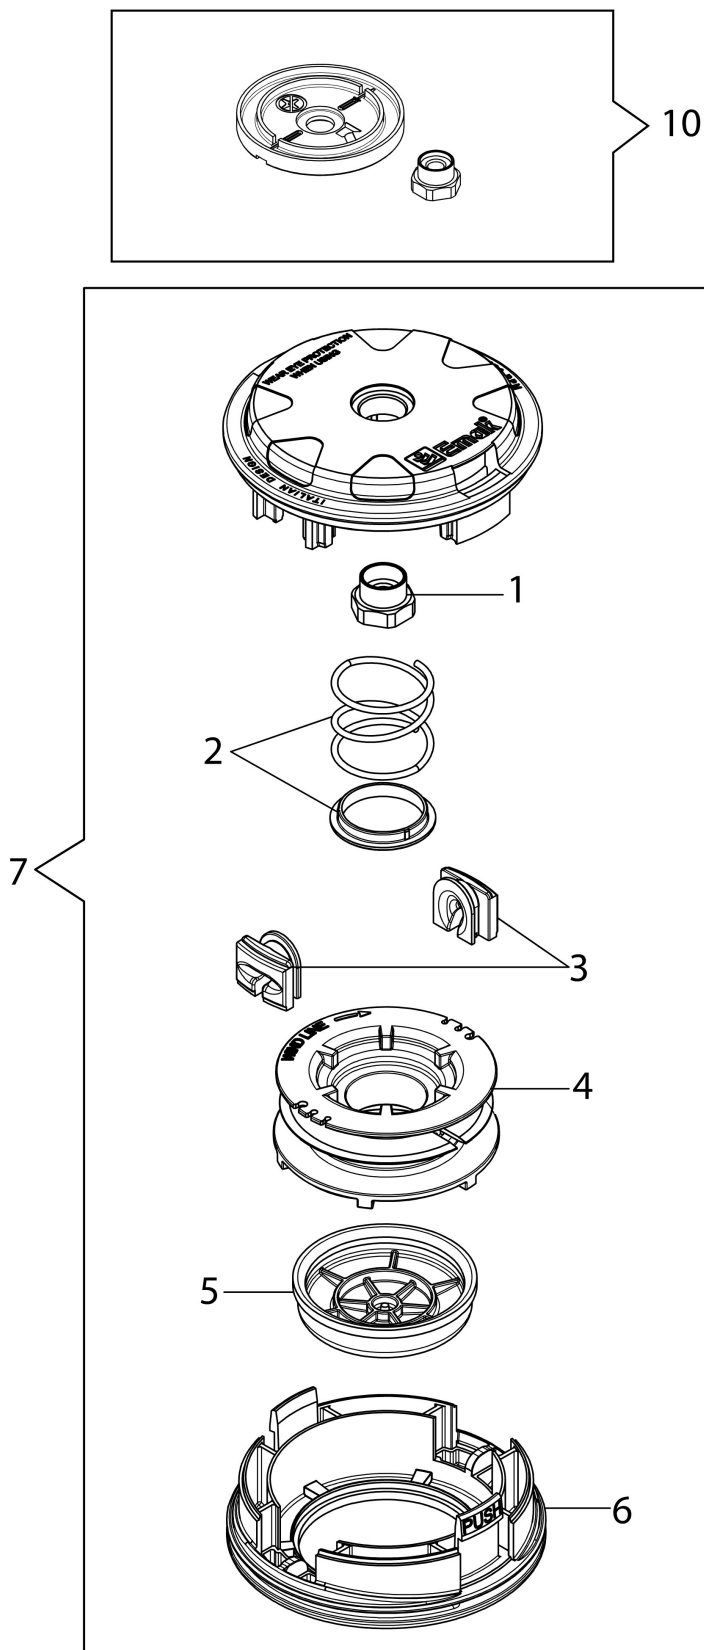

изображение Head Tap&Go D.130

Ref.Nu	Qty	Part number	Description	Validity from	Validity till	Notes	Bulletin
1	1	63120040R	Nut				
2	1	63120031R	Kit spring				
3	2	63120001R	Bushing				
4	1	63120010R	Nylon spool				
5	1	63120011R	Knob kit				
6	1	63120012R	Lower cover				
7	1	61459100	Complete nylon head Ø 2,4				
7	1	61459102	Complete nylon head Ø 3				
10	1	61460055	Guard kit