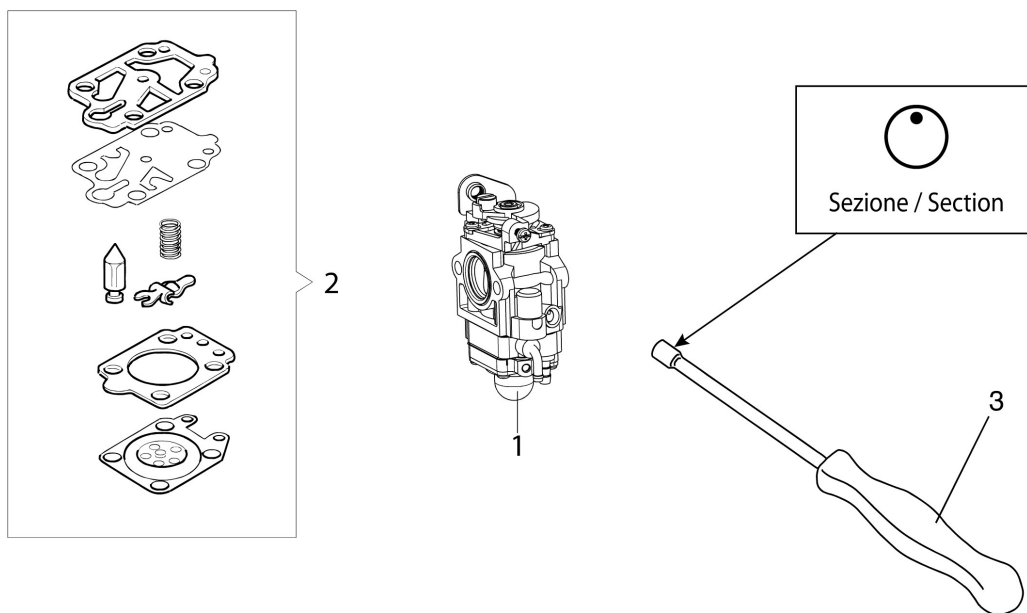

изображение Transmission

Ref.Nu	Qty	Part number	Description	Validity from	Validity till	Notes	Bulletin
1	1	BF000059R	Complete handle		Agosto 2020 / August 2020		BT3-148-09/20
2	1	BF000016R	Throttle cable				
3	1	BF000022R	Handle and knob		Agosto 2020 / August 2020		BT3-148-09/20
4	1	BF000020R	Harness				
5	1	61450327R	Starter case				
6	1	BF000011R	Clutch drum				
7	1	BF000012R	Band				
8	1	BF000013R	Support				
9	1	61450328R	Complete clamp				
10	1	BF000014R	Tube Ø26				
11	1	BF000015R	Drive shaft				
12	1	BF000008R	Bracket				
13	1	BF000029R	Guard kit				
14	1	BF000009R	Blade				
15	1	61450441R	Bevel gear				
16	1	BF000007R	Nut				
17	1	BF000037R	Hub				
18	1	BF000038R	Flange				
19	1	BF000036R	Safety ring				
20	1	BF000059R	Complete handle	Settembre 2020 /			BT3-148-09/20
21	1	BF000058R	Handle and knob	Settembre 2020 / September 2020			BT3-148-09/20

изображение Transmission D.28 mm

Ref.Nu	Qty	Part number	Description	Validity from	Validity till	Notes	Bulletin
1	1	BF000059R	Complete handle		Agosto 2020 / August 2020		BT3-148-09/20
2	1	BF000016R	Throttle cable				
3	1	BF000022R	Handle and knob		Agosto 2020 / August 2020		BT3-148-09/20
4	1	BF000020R	Harness				
5	1	BF000045R	Starter case				
6	1	BF000011R	Clutch drum				
7	1	BF000041R	Band				
8	1	BF000042R	Support				
9	1	BF000046R	Complete clamp				
10	1	BF000043R	Tube Ø28				
11	1	BF000015R	Drive shaft				
12	1	BF000040R	Bracket				
13	1	BF000029R	Guard kit				
14	1	BF000009R	Blade				
15	1	BF000044R	Bevel gear Ø28				
16	1	BF000007R	Nut				
17	1	BF000037R	Hub				
18	1	BF000038R	Flange				
19	1	BF000036R	Safety ring				
20	1	BF000059R	Complete handle	Settembre 2020 /			BT3-148-09/20
21	1	BF000058R	Handle and knob	Settembre 2020 / September 2020			BT3-148-09/20