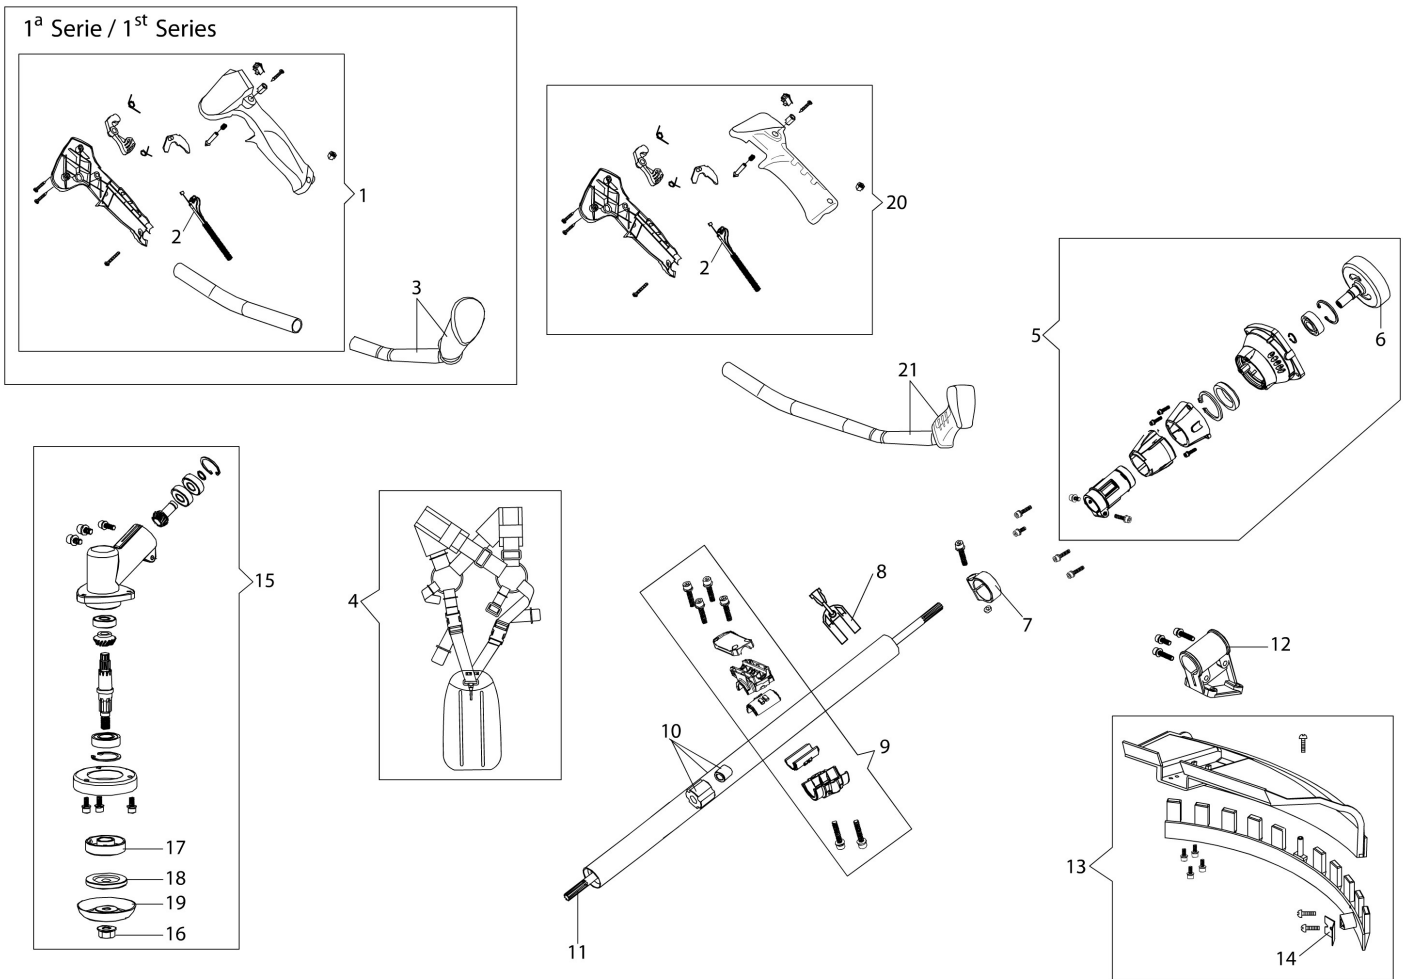

изображение Transmission D.28 mm

Ref.Nu	Qty	Part number	Description	Validity from	Validity till	Notes	Bulletin
1	1	BF000059R	Complete handle		Agosto 2020 / August 2020		BT3-148-09/20
2	1	BF000016R	Throttle cable				
3	1	BF000022R	Handle and knob		Agosto 2020 / August 2020		BT3-148-09/20
4	1	BF000020R	Harness				
5	1	BF000045R	Starter case				
6	1	BF000011R	Clutch drum				
7	1	BF000041R	Band				
8	1	BF000042R	Support				
9	1	BF000046R	Complete clamp				
10	1	BF000043R	Tube Ø28				
11	1	BF000015R	Drive shaft				
12	1	BF000040R	Bracket				
13	1	BF000029R	Guard kit				
14	1	BF000009R	Blade				
15	1	BF000044R	Bevel gear Ø28				
16	1	BF000007R	Nut				
17	1	BF000037R	Hub				
18	1	BF000038R	Flange				
19	1	BF000036R	Safety ring				
20	1	BF000059R	Complete handle	Settembre 2020 /			BT3-148-09/20
21	1	BF000058R	Handle and knob	Settembre 2020 / September 2020			BT3-148-09/20