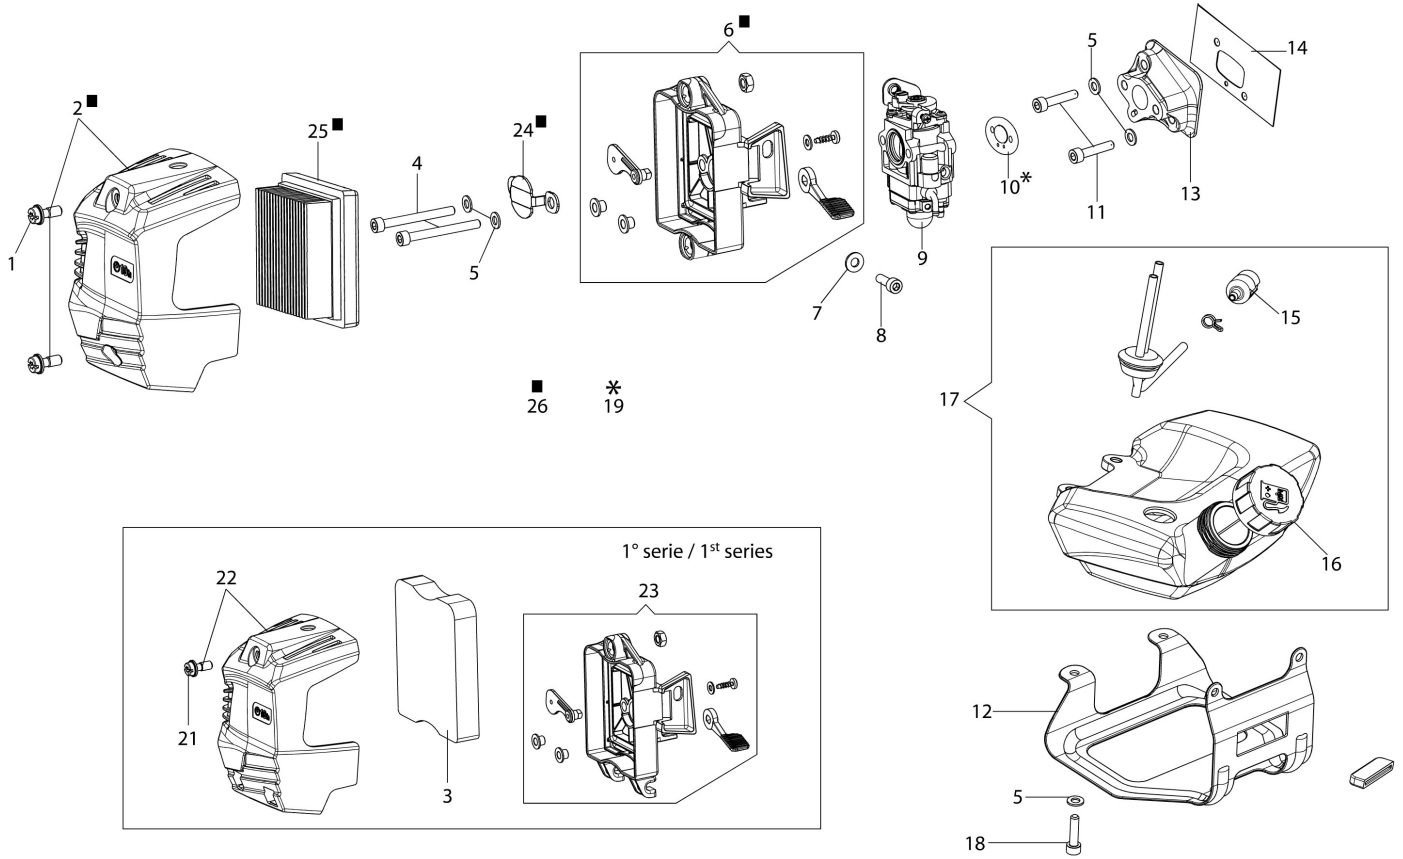

изображение Tank and air filter

Ref.Nu	Qty	Part number	Description	Validity from	Validity till	Notes	Bulletin
1	2	61330040AR	Screw	SN 8229132537 - SN			BT3-143-10/19
2	1	61450045	Air filter cover	8219149742 SN 8229132537 - SN		Per modelli premodifica da	BT3-143-10/19
3	1	61450061R	Air filter		SN 8210038436		BT3-144-03/20
4	2	3801012R	Screw			to be matched	
5	4	3916005R	Washer				
6	1	61450047	Air filter support	SN 8229132537 - SN		Per modelli premodifica da	BT3-143-10/19
7	1	3918010R	Washer				
8	1	3801011R	Screw			to be matched	
9	1	2318624R	Carburetor				
10	1	61450054AR	Gasket				
11	2	3801015R	Screw				
12	1	61450082R	Tank shield				
13	1	61450053AR	Insulator				
14	1	61450052AR	Gasket				
15	1	094600450R	Fuel filter				
16	1	BF000024R	Tank cap				
17	1	61452050R	Tank assy				
18	2	3801013R	Screw				
19	1	61450443	Gasket set				
21	1	61330040AR	Screw		SN 8229132536 - SN		BT3-143-10/19,
22	1	61450444	Air filter cover		SN 8229132536 - SN		BT3-143-10/19,
23	1	61450445	Air filter support		8219149741 SN 8229132536 - SN		BT3-144-03/20 BT3-143-10/19,
24	1	61450016R	Plate	SN 8210038437			BT3-144-03/20
25	1	61450425R	Air filter	SN 8210038437			BT3-144-03/20
26	1	61450049	Air filter kit				BT3-144-03/20