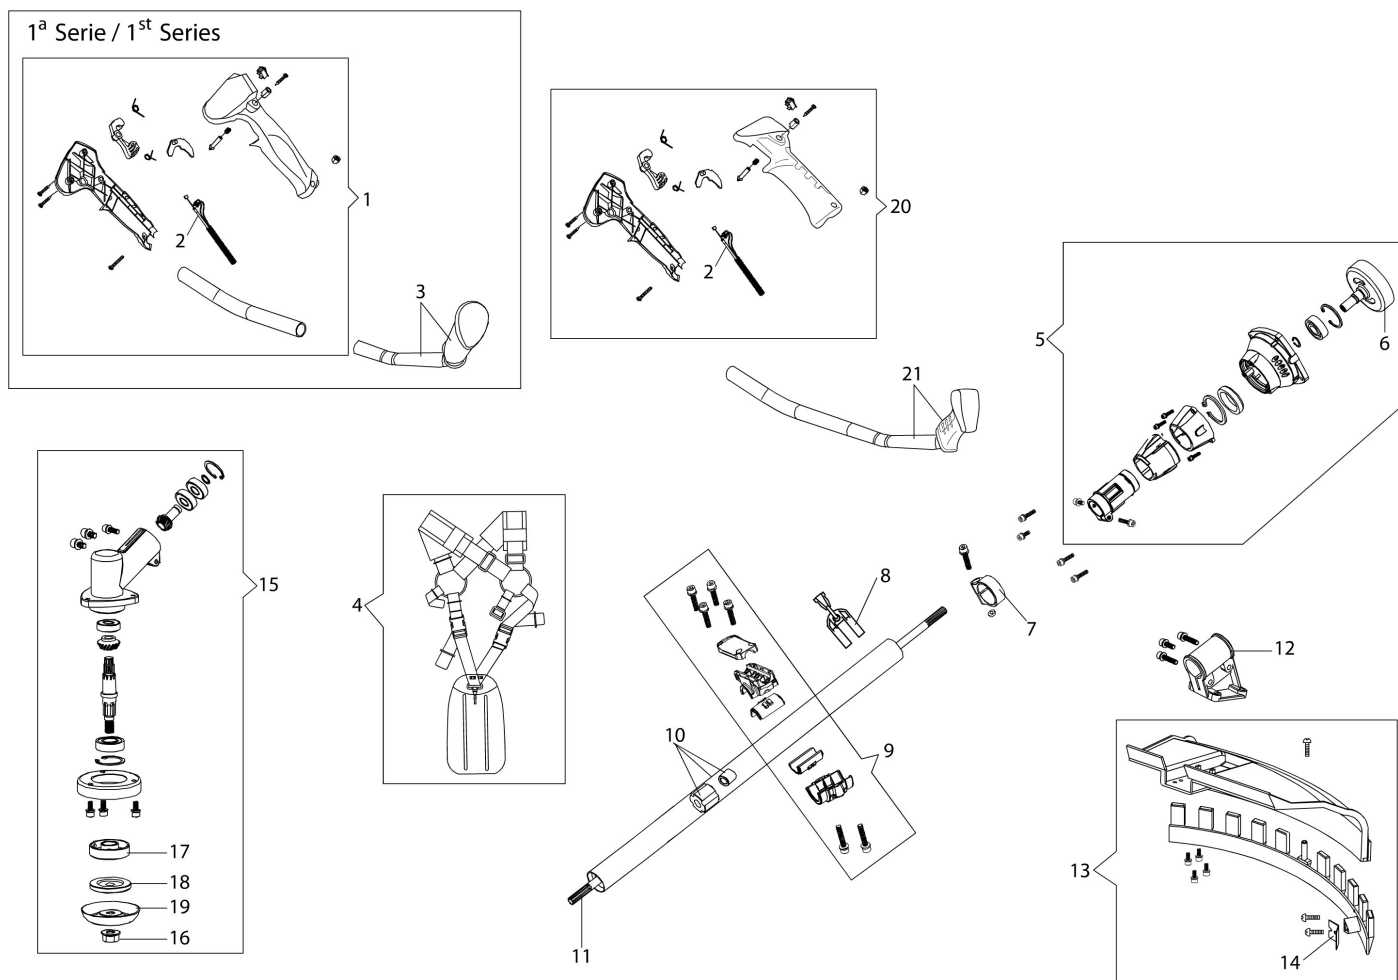

изображение Transmission

Ref.Nu	Qty	Part number	Description	Validity from	Validity till	Notes	Bulletin
1	1	BF000059R	Complete handle		Agosto 2020 / August 2020		BT3-148-09/20
2	1	BF000016R	Throttle cable				
3	1	BF000022R	Handle and knob		Agosto 2020 / August 2020		BT3-148-09/20
4	1	BF000020R	Harness				
5	1	61450327R	Starter case				
6	1	BF000011R	Clutch drum				
7	1	BF000012R	Band				
8	1	BF000013R	Support				
9	1	61450328R	Complete clamp				
10	1	BF000014R	Tube Ø26				
11	1	BF000015R	Drive shaft				
12	1	BF000008R	Bracket				
13	1	BF000029R	Guard kit				
14	1	BF000009R	Blade				
15	1	61450441R	Bevel gear				
16	1	BF000007R	Nut				
17	1	BF000037R	Hub				
18	1	BF000038R	Flange				
19	1	BF000036R	Safety ring				
20	1	BF000059R	Complete handle	Settembre 2020 /			BT3-148-09/20
21	1	BF000058R	Handle and knob	Settembre 2020 / September 2020			BT3-148-09/20