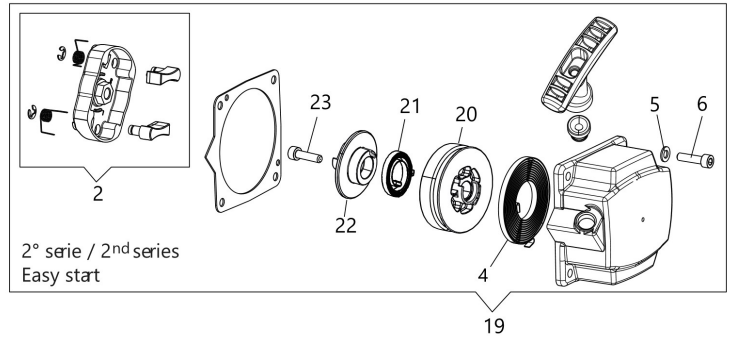

BCH 40 T Brushcutter

Документы

Engine

Starter assy and clutch

Tank and air filter

Transmission

Transmission D.28 mm

Carburetor

Head Tap&Go D.130

изображение Engine

Ref.Nu	Qty	Part number	Description	Validity from	Validity till	Notes	Bulletin
1	3	3960121R	Screw				
2	1	61452028R	Engine cover				
3	1	3055104R	Spark plug				
4	4	3860095R	Screw				
5	1	61450206R	Muffler assy				
6	1	61450242AR	Gasket				
7	2	3801065R	Screw				
8	2	3916006R	Washer				
9	1	3801011R	Screw				
10	1	61450367R	Muffler cover				
11	1	61450048	Complete cylinder		SN 8210038436		BT3-144-03/20
11	1	61450048	Complete cylinder	SN 8210038437			BT3-144-03/20
12	2	61450014R	Piston ring				
13	2	61450013R	Ring				
14	1	61450187R	Piston assy				
15	1	61450127AR	Gasket				
16	4	3860096R	Screw				
17	1	61452001BR	Crankcase assy				
18	1	3050056R	Oil seal				
19	2	3035065R	Bearing				
20	1	61450001AR	Crankshaft				
21	1	3028020R	Key				
22	1	50110044R	Bearing				
23	1	3050057R	Oil seal				
24	1	61450443	Gasket set				
25	2	3801009R	Screw				
26	2	3916005R	Washer				
27	1	61450039R	Short block				

изображение Transmission D.28 mm

Ref.Nu	Qty	Part number	Description	Validity from	Validity till	Notes	Bulletin
1	1	BF000059R	Complete handle		Agosto 2020 / August 2020		BT3-148-09/20
2	1	BF000016R	Throttle cable				
3	1	BF000022R	Handle and knob		Agosto 2020 / August 2020		BT3-148-09/20
4	1	BF000020R	Harness				
5	1	BF000045R	Starter case				
6	1	BF000011R	Clutch drum				
7	1	BF000041R	Band				
8	1	BF000042R	Support				
9	1	BF000046R	Complete clamp				
10	1	BF000043R	Tube Ø28				
11	1	BF000015R	Drive shaft				
12	1	BF000040R	Bracket				
13	1	BF000029R	Guard kit				
14	1	BF000009R	Blade				
15	1	BF000044R	Bevel gear Ø28				
16	1	BF000007R	Nut				
17	1	BF000037R	Hub				
18	1	BF000038R	Flange				
19	1	BF000036R	Safety ring				
20	1	BF000059R	Complete handle	Settembre 2020 /			BT3-148-09/20
21	1	BF000058R	Handle and knob	Settembre 2020 / September 2020			BT3-148-09/20