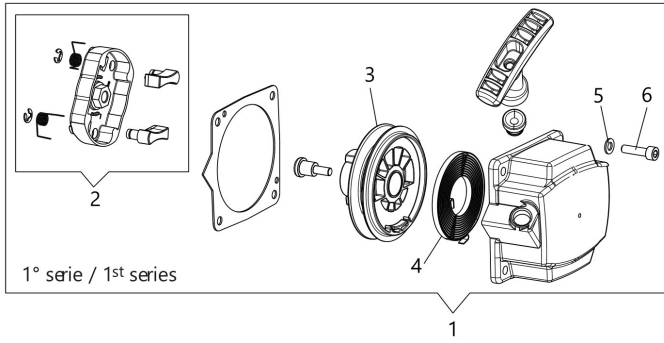

BCH 40 T Brushcutter

Документы

Engine

Starter assy and clutch

Tank and air filter

Transmission

Transmission D.28 mm

Carburetor

Head Tap&Go D.130

изображение Engine

Ref.Nu	Qty	Part number	Description	Validity from	Validity till	Notes	Bulletin
1	3	3960121R	Screw				
2	1	61452028R	Engine cover				
3	1	3055104R	Spark plug				
4	4	3860095R	Screw				
5	1	61450206R	Muffler assy				
6	1	61450242AR	Gasket				
7	2	3801065R	Screw				
8	2	3916006R	Washer				
9	1	3801011R	Screw				
10	1	61450367R	Muffler cover				
11	1	61450048	Complete cylinder		SN 8210038436		BT3-144-03/20
11	1	61450048	Complete cylinder	SN 8210038437			BT3-144-03/20
12	2	61450014R	Piston ring				
13	2	61450013R	Ring				
14	1	61450187R	Piston assy				
15	1	61450127AR	Gasket				
16	4	3860096R	Screw				
17	1	61452001BR	Crankcase assy				
18	1	3050056R	Oil seal				
19	2	3035065R	Bearing				
20	1	61450001AR	Crankshaft				
21	1	3028020R	Key				
22	1	50110044R	Bearing				
23	1	3050057R	Oil seal				
24	1	61450443	Gasket set				
25	2	3801009R	Screw				
26	2	3916005R	Washer				
27	1	61450039R	Short block				

изображение Transmission D.28 mm

Ref.Nu	Qty	Part number	Description	Validity from	Validity till	Notes	Bulletin
1	1	BF000059R	Complete handle		Agosto 2020 / August 2020		BT3-148-09/20
2	1	BF000016R	Throttle cable				
3	1	BF000022R	Handle and knob		Agosto 2020 / August 2020		BT3-148-09/20
4	1	BF000020R	Harness				
5	1	BF000045R	Starter case				
6	1	BF000011R	Clutch drum				
7	1	BF000041R	Band				
8	1	BF000042R	Support				
9	1	BF000046R	Complete clamp				
10	1	BF000043R	Tube Ø28				
11	1	BF000015R	Drive shaft				
12	1	BF000040R	Bracket				
13	1	BF000029R	Guard kit				
14	1	BF000009R	Blade				
15	1	BF000044R	Bevel gear Ø28				
16	1	BF000007R	Nut				
17	1	BF000037R	Hub				
18	1	BF000038R	Flange				
19	1	BF000036R	Safety ring				
20	1	BF000059R	Complete handle	Settembre 2020 /			BT3-148-09/20
21	1	BF000058R	Handle and knob	Settembre 2020 / September 2020			BT3-148-09/20