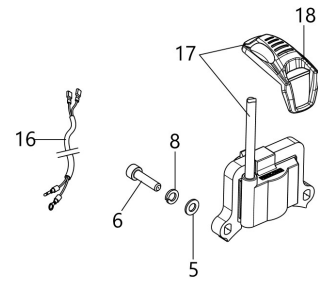

Head Tap&Go D.130

изображение Engine

Ref.Nu	Qty	Part number	Description	Validity from	Validity till	Notes	Bulletin
1	3	3960121R	Screw				
2	1	61452028R	Engine cover				
3	1	3055104R	Spark plug				
4	4	3860095R	Screw				
5	1	61450206R	Muffler assy				
6	1	61450242AR	Gasket				
7	2	3801065R	Screw				
8	2	3916006R	Washer				
9	1	3801011R	Screw				
10	1	61450367R	Muffler cover				
11	1	61450048	Complete cylinder		SN 8210038436		BT3-144-03/20
11	1	61450048	Complete cylinder	SN 8210038437			BT3-144-03/20
12	2	61450014R	Piston ring				
13	2	61450013R	Ring				
14	1	61450187R	Piston assy				
15	1	61450127AR	Gasket				
16	4	3860096R	Screw				
17	1	61452001BR	Crankcase assy				
18	1	3050056R	Oil seal				
19	2	3035065R	Bearing				
20	1	61450001AR	Crankshaft				
21	1	3028020R	Key				
22	1	50110044R	Bearing				
23	1	3050057R	Oil seal				
24	1	61450443	Gasket set				
25	2	3801009R	Screw				
26	2	3916005R	Washer				
27	1	61450039R	Short block				

изображение Transmission D.28 mm

Ref.Nu	Qty	Part number	Description	Validity from	Validity till	Notes	Bulletin
1	1	BF000059R	Complete handle		Agosto 2020 / August 2020		BT3-148-09/20
2	1	BF000016R	Throttle cable				
3	1	BF000022R	Handle and knob		Agosto 2020 / August 2020		BT3-148-09/20
4	1	BF000020R	Harness				
5	1	BF000045R	Starter case				
6	1	BF000011R	Clutch drum				
7	1	BF000041R	Band				
8	1	BF000042R	Support				
9	1	BF000046R	Complete clamp				
10	1	BF000043R	Tube Ø28				
11	1	BF000015R	Drive shaft				
12	1	BF000040R	Bracket				
13	1	BF000029R	Guard kit				
14	1	BF000009R	Blade				
15	1	BF000044R	Bevel gear Ø28				
16	1	BF000007R	Nut				
17	1	BF000037R	Hub				
18	1	BF000038R	Flange				
19	1	BF000036R	Safety ring				
20	1	BF000059R	Complete handle	Settembre 2020 /			BT3-148-09/20
21	1	BF000058R	Handle and knob	Settembre 2020 / September 2020			BT3-148-09/20