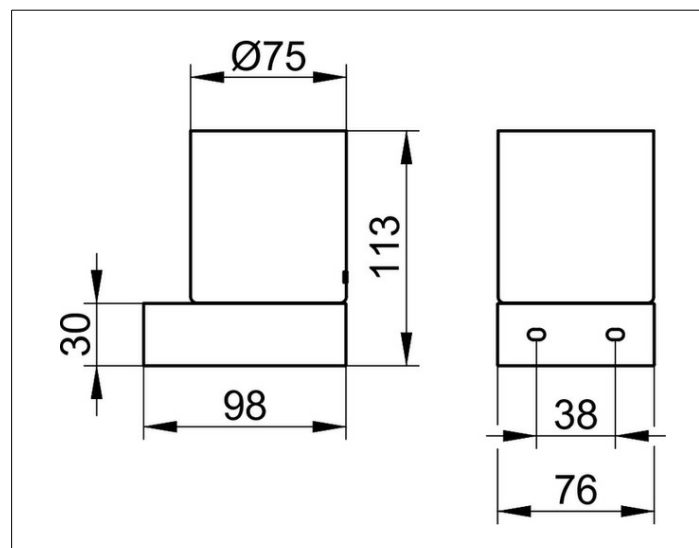

Edition 300

30050019000 Держатель стакана

ИЗДЕЛИЕ

ОПИСАНИЕ ИЗДЕЛИЯ

в комплекте, с хрустальным стаканом, матовый

ПОВЕРХНОСТЬ

хром

ЧЕРТЕЖ

СПЕЦИФИКАЦИИ

KEUCO EDITION 300 tumbler holder 30050019000
chrome-plated tumbler holder in an aesthetic and classic design
complete with crystal glass tumbler (diameter 3"), easy to clean,
width 2-15/16", height 4-7/16", projection 3-7/8"
The tumbler holder is fitted with 2 hidden fixing points
2 wall plugs, Fischer FU 1/4" x 1-3/4" and 2 wall screws are supplied