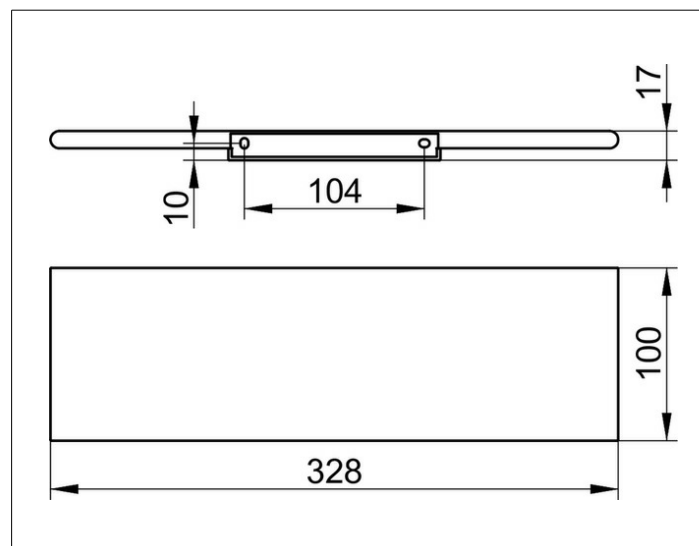

Edition 400

11558170000 Полочка для душа

ИЗДЕЛИЕ

ПОВЕРХНОСТЬ

алюминий серебристый анодированный (E6 E

ЧЕРТЕЖ

СПЕЦИФИКАЦИИ

KEUCO Edition 400 shower shelf, 11558170000
shower shelf made from solid aluminium ,
aluminium silver anodized (E6 EV1),
wall-mounted, with slightly rounded edges,
width 12-13/16", thickness 11/16", depth 3-15/16",
the shower shelf is fitted concealed,
delivery includes anti-corrosion fixings