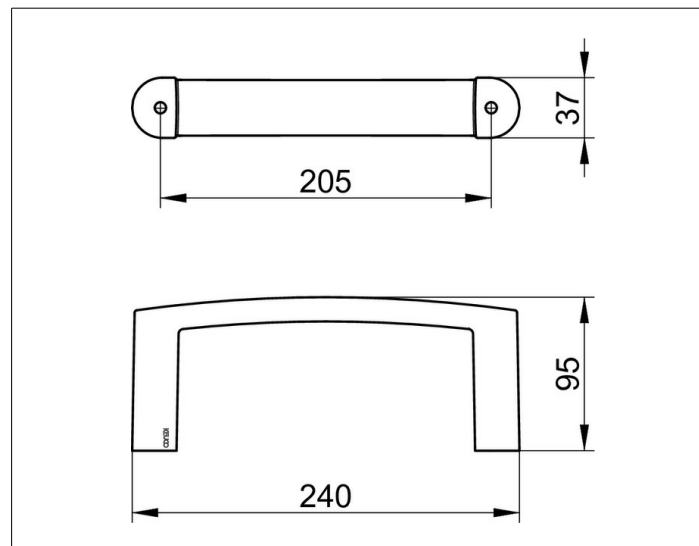

Elegance

11621010000 Кольцо для полотенца

ИЗДЕЛИЕ

ПОВЕРХНОСТЬ

хром

ГАБАРИТЫ

95 mm

ЧЕРТЕЖ

СПЕЦИФИКАЦИИ

KEUCO ELEGANCE Towel ring 11621010000
Chrome-plated Towel ring with an elegant shape,
slightly oval profile,
slightly shaped surface with a timeless design,
Projection: 3-3/4",
Length 9-7/16"
The Towel hook will be discretely mounted
incl. corrosion-free mounting material