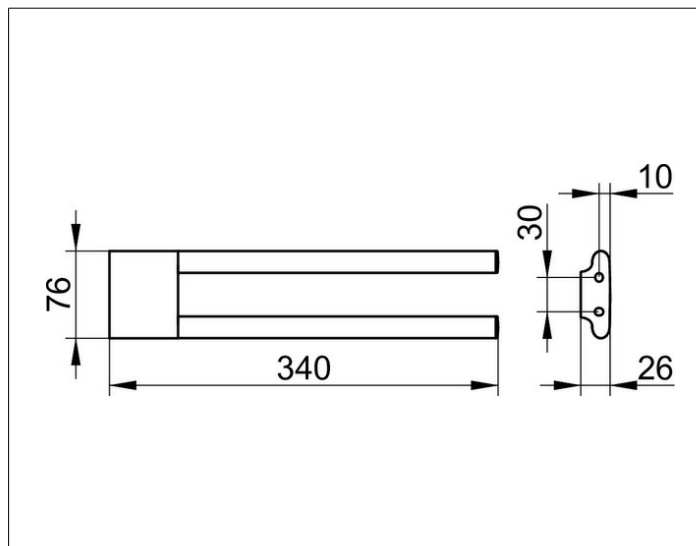

Edition 400

11519010000 Полотенцедержатель

ИЗДЕЛИЕ

ЧЕРТЕЖ

ОПИСАНИЕ ИЗДЕЛИЯ

двойной, неповоротный

ПОВЕРХНОСТЬ

хром

ГАБАРИТЫ

340 mm

СПЕЦИФИКАЦИИ

KEUCO Edition 400 towel holder, 11519010000
chrome-plated towel holder, 2 pieces,
sculptural design,
with slightly rounded edges,
two side by side,
fixed arms, made of oval tubes,
antistatic, easy to clean,
depth 13-3/8", width 3", height 1",
the towel holder is fitted concealed,
delivery included anti-corrosion fixings