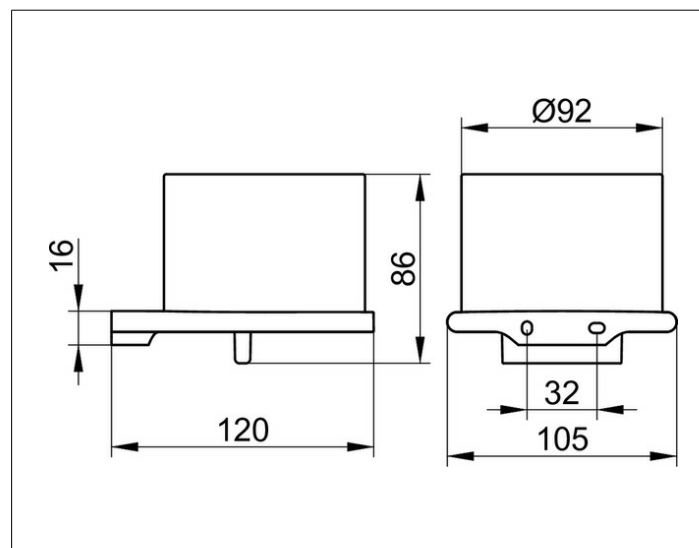

**Edition 400**

11552019000 Дозатор

**ИЗДЕЛИЕ****ЧЕРТЕЖ****ОПИСАНИЕ ИЗДЕЛИЯ**

в комплекте с хрустальной матовой колбой,  
держателем и насосиком,  
Объем: около 150 мл  
дозировка: около 0,5 мл/нажатие

**ПОВЕРХНОСТЬ**

хром

**СПЕЦИФИКАЦИИ**

KEUCO Edition 400 lotion dispenser, 11552019000  
lotion dispenser in sculptural design,  
chrome-plated holder with slightly rounded edges,  
wall mounted for liquid soap,  
complete with crystal glass, matt,  
high-quality and durable pump,  
capacity approx. 5.07 oz, dosage approx. 0.02 oz/stroke,  
total height 3-3/8", depth 4-3/4", width 4-1/8",  
the lotion dispenser is fitted concealed,  
delivery includes anti-corrosion fixings