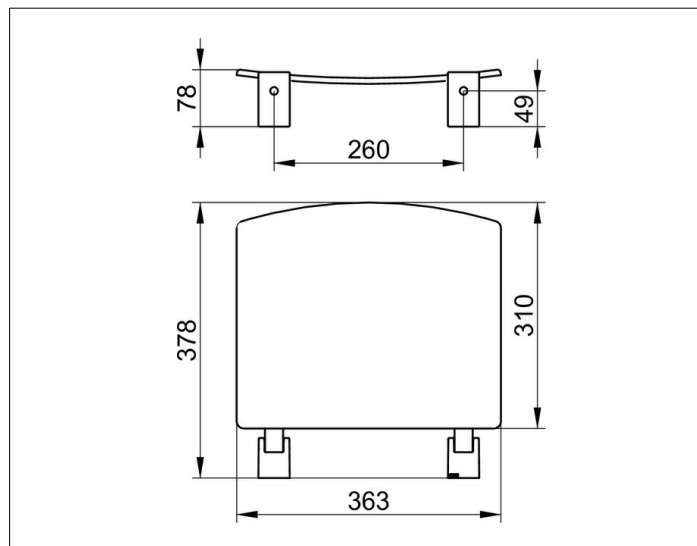

Plan

14980010037 Складное сиденье

ИЗДЕЛИЕ**ЧЕРТЕЖ****ОПИСАНИЕ ИЗДЕЛИЯ**

для настенного монтажа, сиденье откидывается вверх

ПОВЕРХНОСТЬ

хром/темно-серый (RAL 7021)

СПЕЦИФИКАЦИИKEUCO PLAN Tip-up seat
14980010037dark-grey (RAL 7021) Fold-up seat
made from Polypropylene
in esthetic, practical Design,
for wall mounting for secure seating in the shower
Wall support and seat support
as Design Feature high shine chrome-plated

anti-static,

easy Cleaning

upward foldable seat

load capacity up to 110 kg

Width 363 mm,

seat area 310 mm

Distance between boreholes 260 mm,

Extendable 378 mm